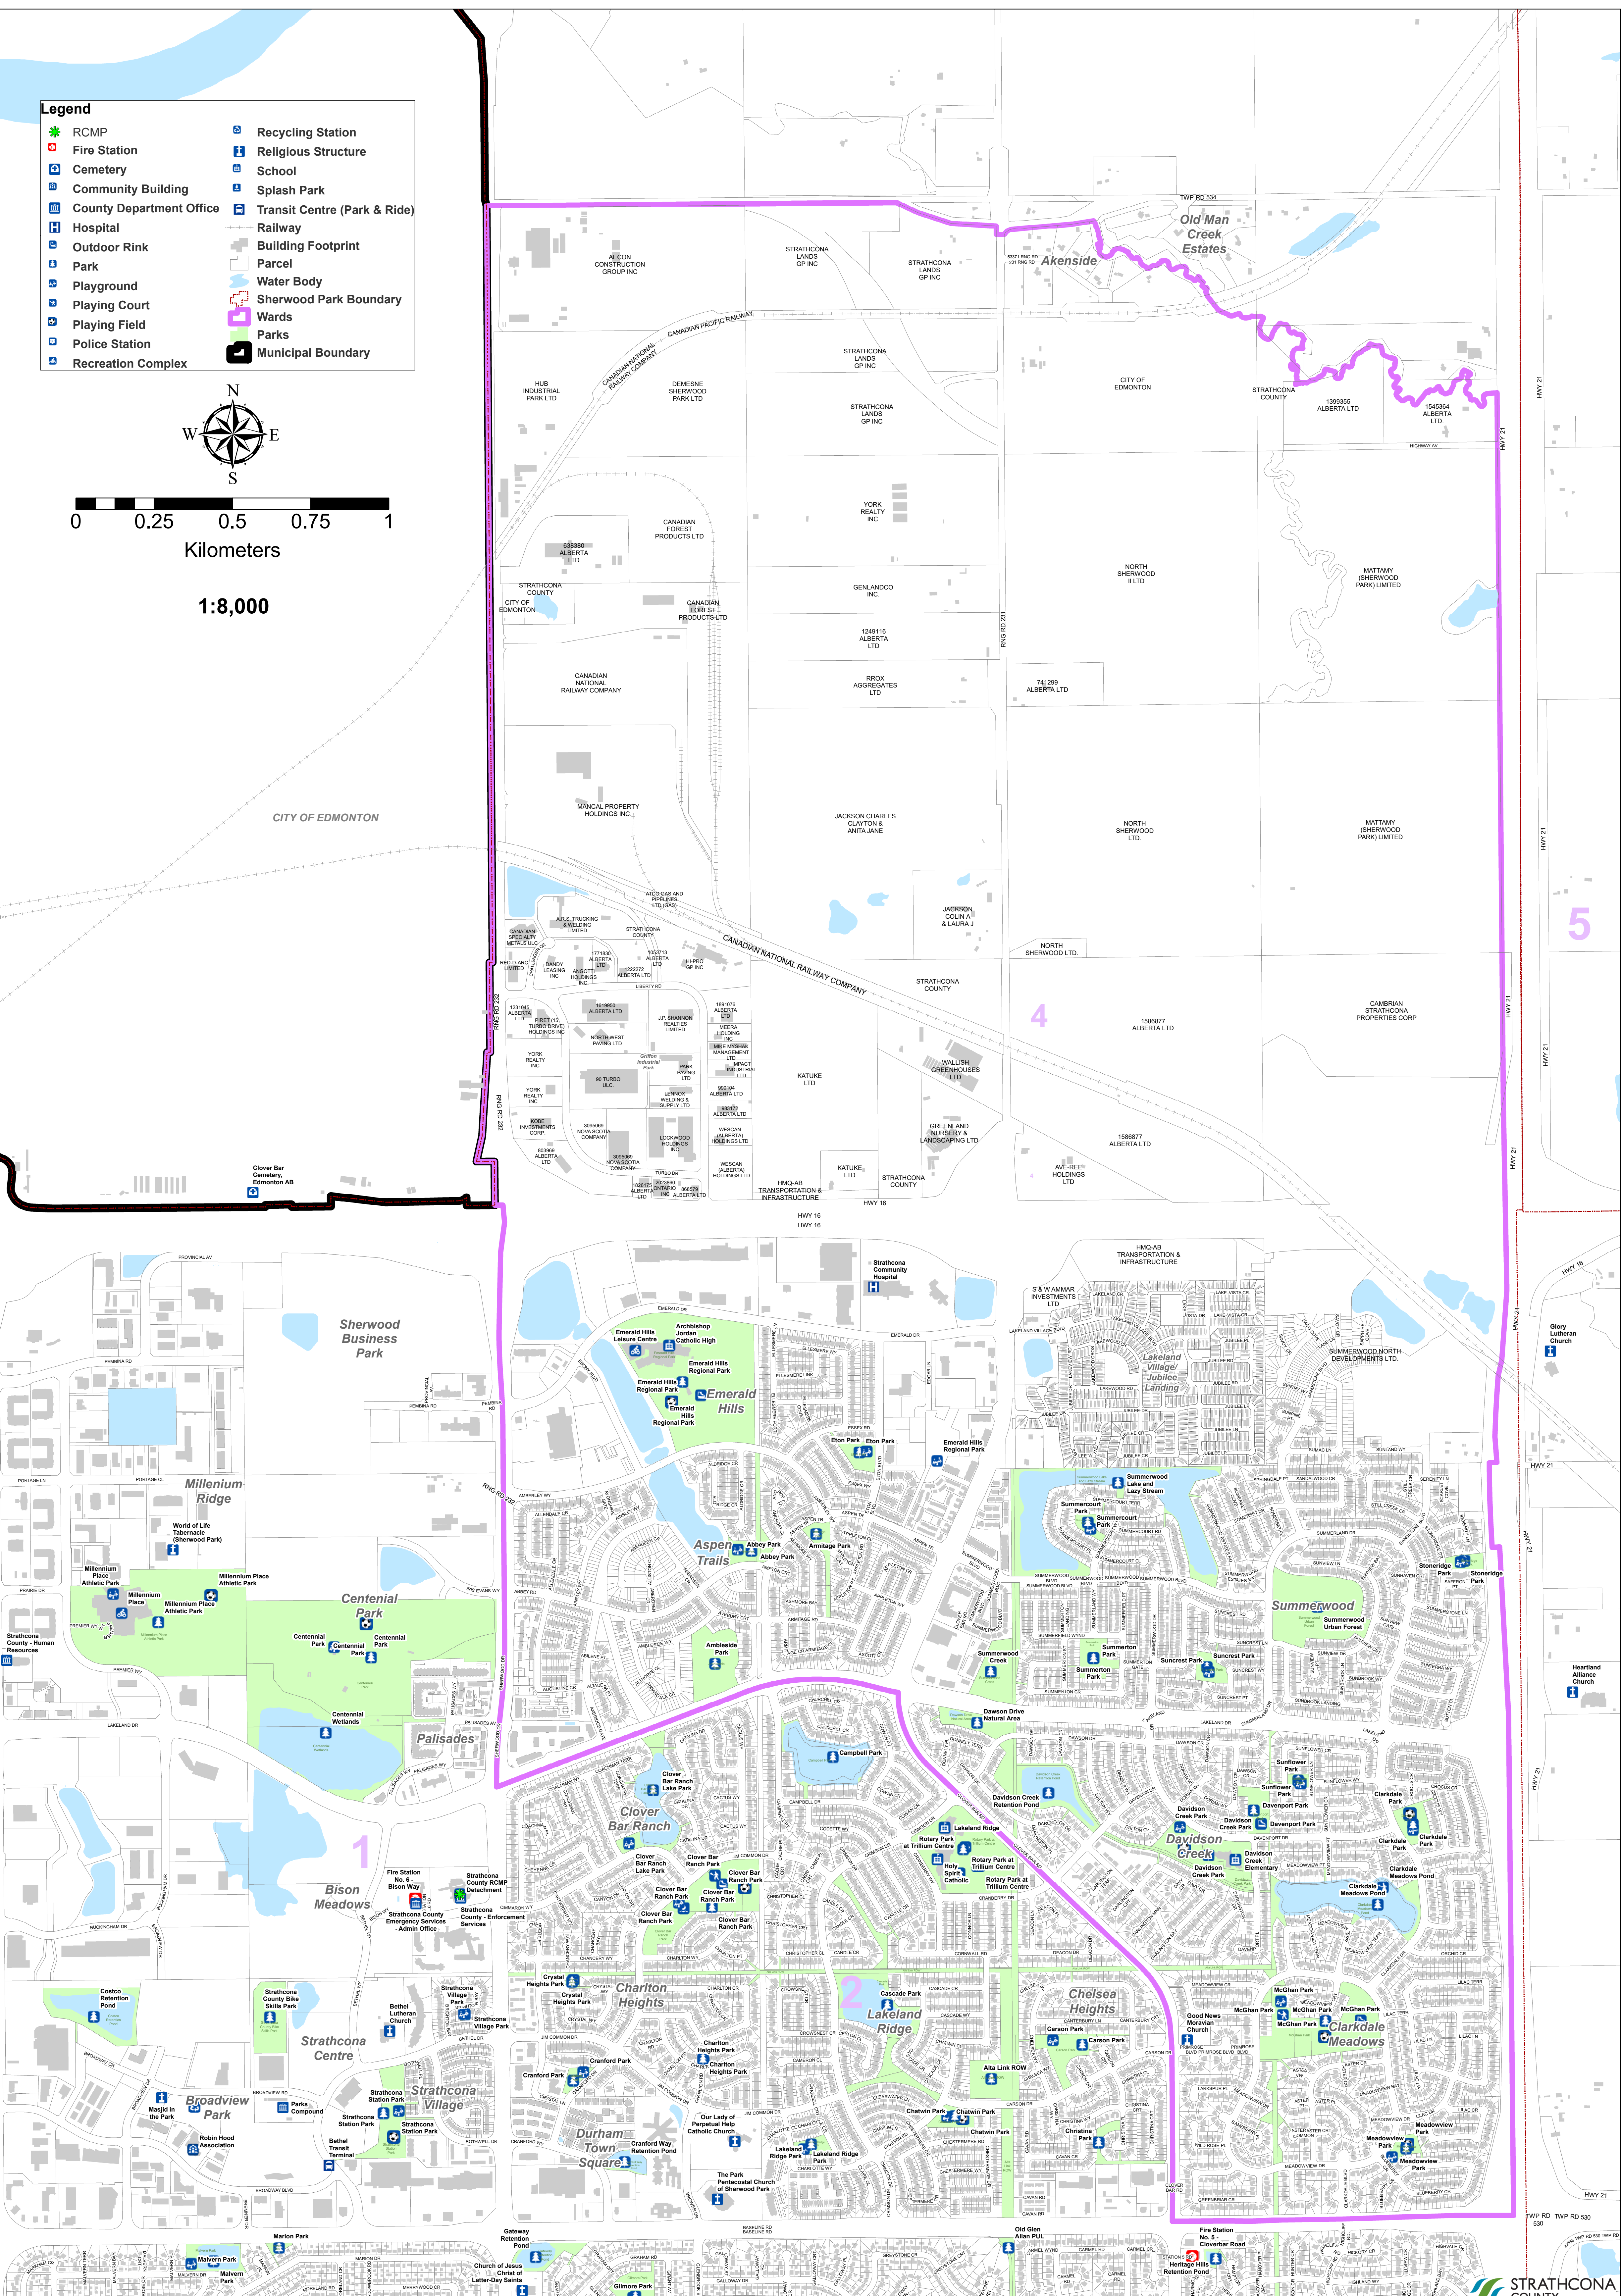

Strathcona County - Ward 4 (2021)

- Legend**
- RCMP
 - Fire Station
 - Cemetery
 - Community Building
 - County Department Office
 - Hospital
 - Outdoor Rink
 - Park
 - Playground
 - Playing Court
 - Playing Field
 - Police Station
 - Recreation Complex
 - Recycling Station
 - Religious Structure
 - School
 - Splash Park
 - Transit Centre (Park & Ride)
 - Railway
 - Building Footprint
 - Parcel
 - Water Body
 - Sherwood Park Boundary
 - Wards
 - Parks
 - Municipal Boundary

0 0.25 0.5 0.75 1
Kilometers

1:8,000

5

530

Disclaimer: The information on this map is based on the most current information available to Strathcona County Geographic Information Systems. Strathcona County does not warrant its accuracy or suitability for any particular purpose. The information on this map is not intended to replace engineering, financial or primary records research.