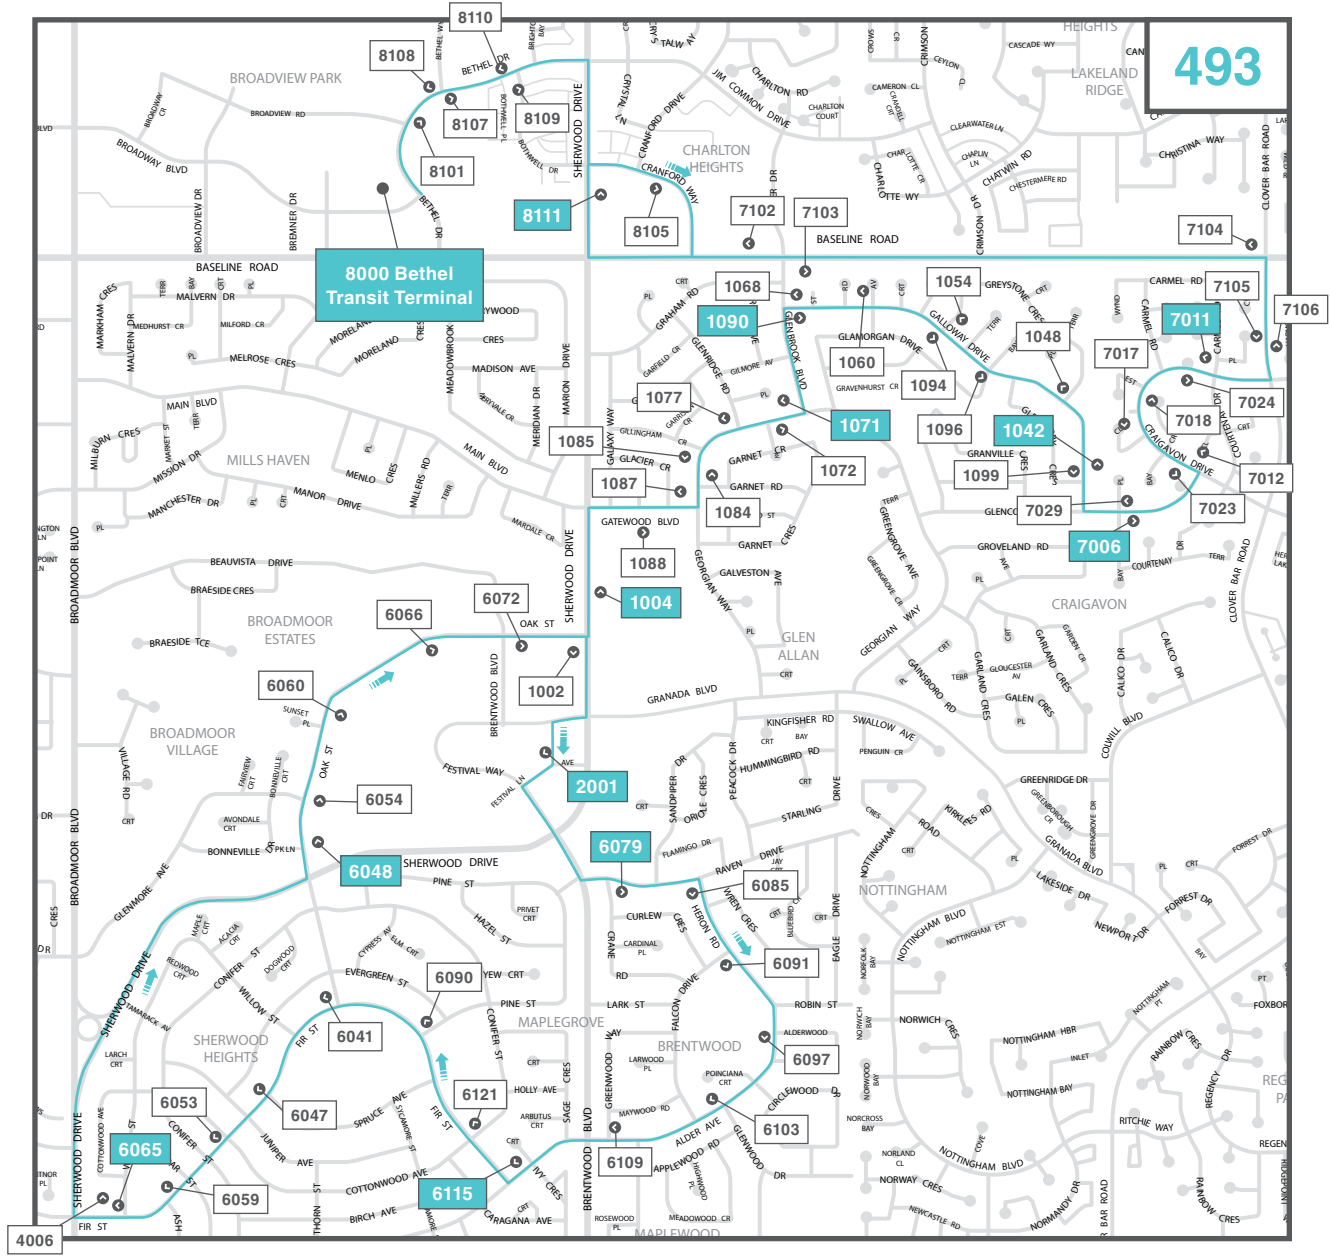

Bethel Transit Terminal | Craigavon | Glen Allan | Centre in the Park | Sherwood Park Mall | Maplegrove | Brentwood | Sherwood Heights | Oak Street

Weekday Evening Schedule

	Bethel Transit Terminal	Craigavon Dr & Carmel Rd	Galloway Dr & Glengarry Cr	Georgian Wy & Glenbrook Blvd	Festival Ln & Festival Av	Raven Dr & Crane Rd	Alder Av & Ivy Cr	Fir St & Willow St (Arrive)	Fir St & Willow St (Depart)	Oak St & Sherwood Dr	Sherwood Dr & Oak St	Galloway Dr & Glenbrook Blvd	Glence Blvd & Courtenay By	Sherwood Dr & Cranford Wy	Bethel Transit Terminal
	8000	7011	1042	1071	2001	6079	6115	6065	6065	6048	1004	1090	7006	8111	8000
p.m.	7:15	7:22	7:25	7:28	7:32	7:34	7:38	7:41	7:43	7:47	7:52	7:55	7:58	8:06	8:10
	8:15	8:22	8:25	8:28	8:32	8:34	8:38	8:41	8:43	8:47	8:52	8:55	8:58	9:06	9:10
	9:15	9:22	9:25	9:28	9:32	9:34	9:38	9:41	9:43	9:47	9:52	9:55	9:58	10:06	10:10
	10:15	10:22	10:25	10:28	10:32	10:34	10:38	10:41	10:43	10:47	10:52	10:55	10:58	11:06	11:10
	11:15	11:22	11:25	11:28	11:32	11:34	11:38	11:41	11:43	11:47	11:52	11:55	11:58	12:06	12:10