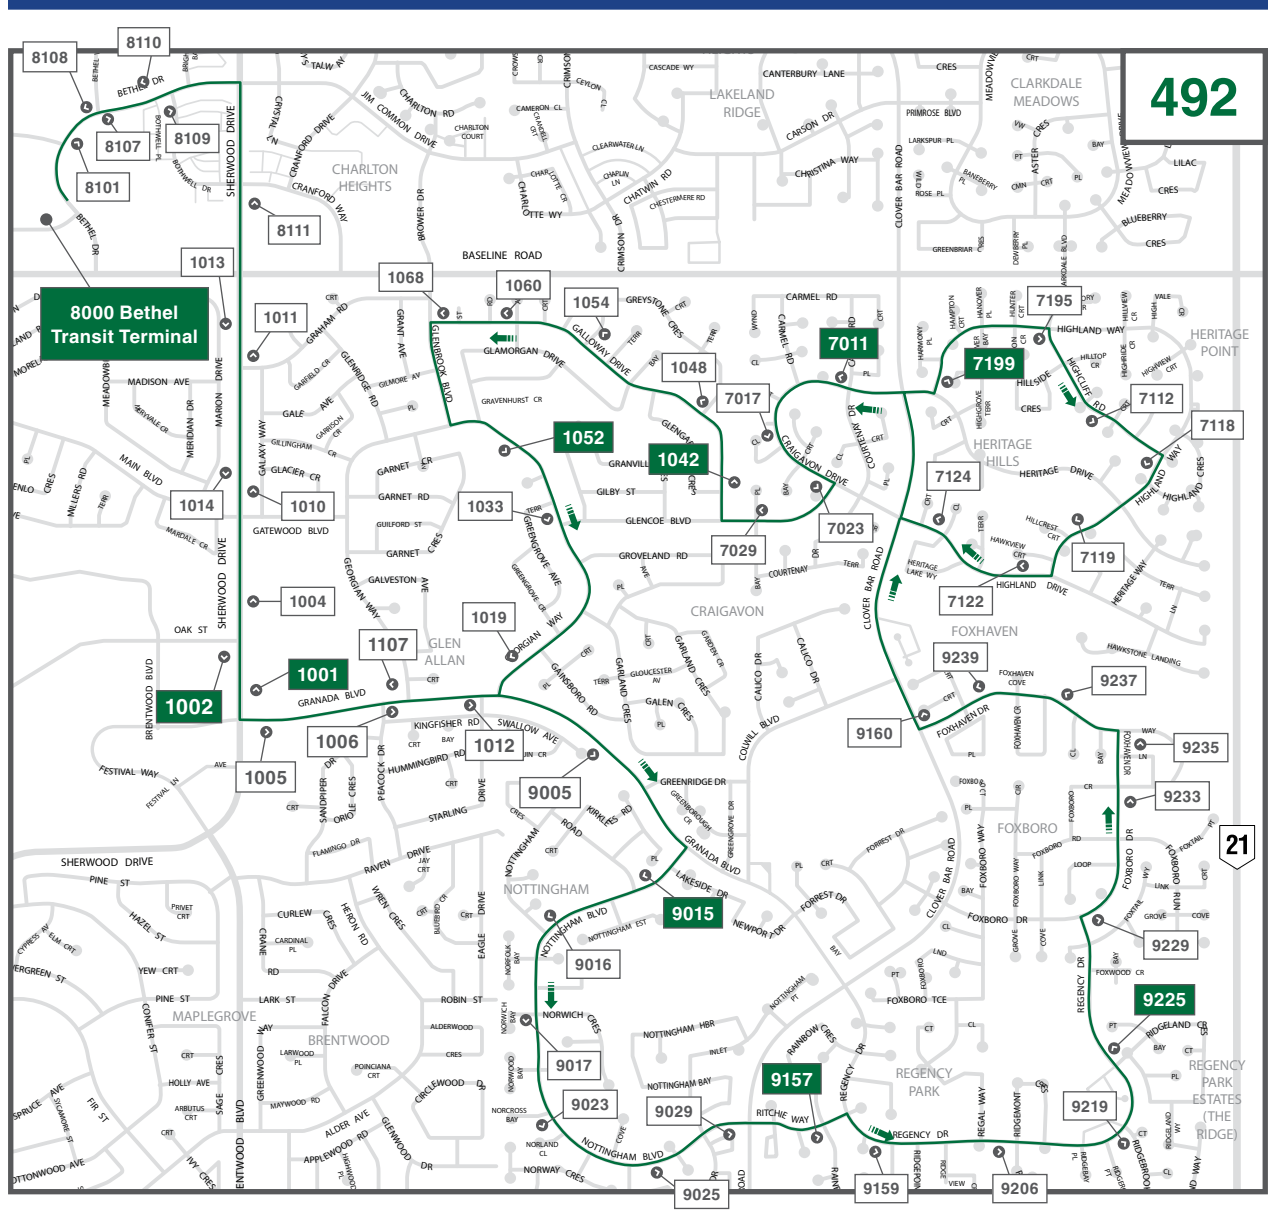

Bethel Transit Terminal | Nottingham | Regency Park | Foxboro | Foxhaven | Heritage Hills | Craigavon | Glen Allan | Sherwood Park Mall

Weekday Evening Schedule

	Bethel Transit Terminal	Sherwood Dr & Oak St (Arrive)	Sherwood Dr & Oak St (Depart)	Nottingham Blvd & Nottingham Rd	Ritchie Wy & Regency Dr	Regency Dr & Ridgeland Cr	Highland Wy & Heritage Dr	Craigavon Dr & Carmel Rd	Galloway Dr & Glengarry Cr	Gaogian Wy	Sherwood Dr & Granada Blvd	Bethel Transit Terminal
	8000	1002	1002	9015	9157	9225	7199	7011	1042	1052	1001	8000
p.m.	7:15	7:22	7:24	7:27	7:30	7:34	7:40	7:46	7:49	7:52	8:04	8:10
	8:15	8:22	8:24	8:27	8:30	8:34	8:40	8:46	8:49	8:52	9:04	9:10
	9:15	9:22	9:24	9:27	9:30	9:34	9:40	9:46	9:49	9:52	10:04	10:10
	10:15	10:22	10:24	10:27	10:30	10:34	10:40	10:46	10:49	10:52	11:04	11:10
	11:15	11:22	11:24	11:27	11:30	11:34	11:40	11:46	11:49	11:52	12:04	12:10
a.m.	12:15	Drop-off as required.