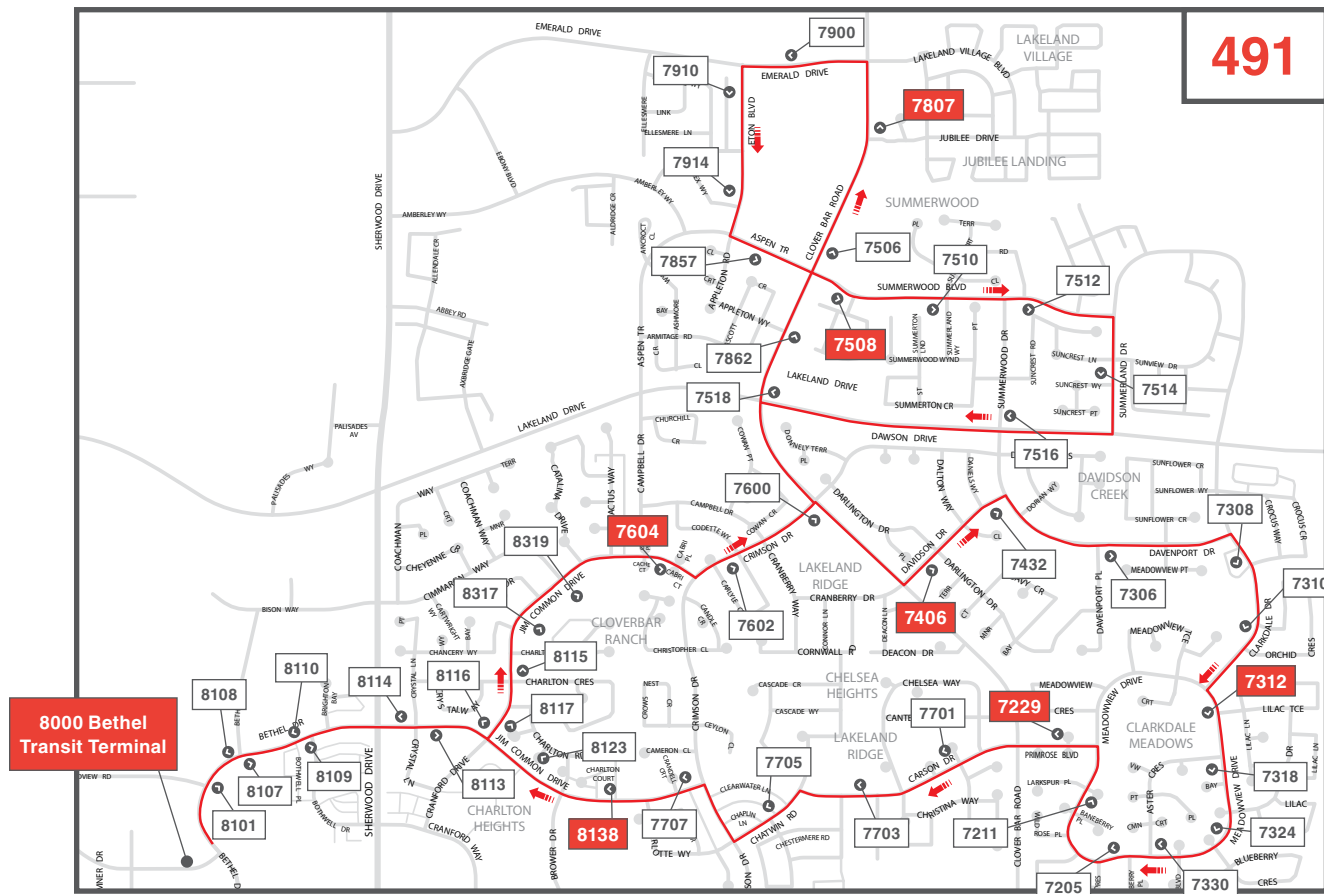

Bethel Transit Terminal | Cloverbar Ranch | Lakeland Ridge | Emerald Hills | Summerwood | Davidson Creek | Clarkdale Meadows | Chelsea Heights | Charlton Heights

Weekday Evening Schedule

	Bethel Transit Terminal	Jim Common Dr & Cache Pl	Clover Bar Rd & Jubilee Dr	Summerwood Blvd & Clover Bar Rd	Davidson Dr & Darlington Dr	Meadowview Dr & Clarkdale Dr	Primrose Blvd & Clover Bar Rd	Jim Common Dr & Charlton Ct	Bethel Transit Terminal
	8000	7604	7807	7508	7406	7312	7229	8138	8000
p.m.	7:15	7:20	7:26	7:29	7:42	7:45	7:48	7:53	8:00
	8:15	8:20	8:26	8:29	8:42	8:45	8:48	8:53	9:00
	9:15	9:20	9:26	9:29	9:42	9:45	9:48	9:53	10:00
	10:15	10:20	10:26	10:29	10:42	10:45	10:48	10:53	11:00
	11:15	11:20	11:26	11:29	11:42	11:45	11:48	11:53	12:00
a.m.	12:15	Drop-off as required.							

Sunday Schedule

	Bethel Transit Terminal	Jim Common Dr & Cache Pl	Clover Bar Rd & Jubilee Dr	Summerwood Blvd & Clover Bar Rd	Davidson Dr & Darlington Dr	Meadowview Dr & Clarkdale Dr	Primrose Blvd & Clover Bar Rd	Jim Common Dr & Charlton Ct	Bethel Transit Terminal
	8000	7604	7807	7508	7406	7312	7229	8138	8000
a.m.	7:15	7:20	7:26	7:29	7:42	7:45	7:48	7:53	8:00
	8:15	8:20	8:26	8:29	8:42	8:45	8:48	8:53	9:00
	9:15	9:20	9:26	9:29	9:42	9:45	9:48	9:53	10:00
	10:15	10:20	10:26	10:29	10:42	10:45	10:48	10:53	11:00
	11:15	11:20	11:26	11:29	11:42	11:45	11:48	11:53	12:00
p.m.	12:15	12:20	12:26	12:29	12:42	12:45	12:48	12:53	1:00
	1:15	1:20	1:26	1:29	1:42	1:45	1:48	1:53	2:00
	2:15	2:20	2:26	2:29	2:42	2:45	2:48	2:53	3:00
	3:15	3:20	3:26	3:29	3:42	3:45	3:48	3:53	4:00
	4:15	4:20	4:26	4:29	4:42	4:45	4:48	4:53	5:00
	5:15	5:20	5:26	5:29	5:42	5:45	5:48	5:53	6:00
	6:15	6:20	6:26	6:29	6:42	6:45	6:48	6:53	7:00
	7:15	7:20	7:26	7:29	7:42	7:45	7:48	7:53	8:00
8:15	Drop-off as required.								