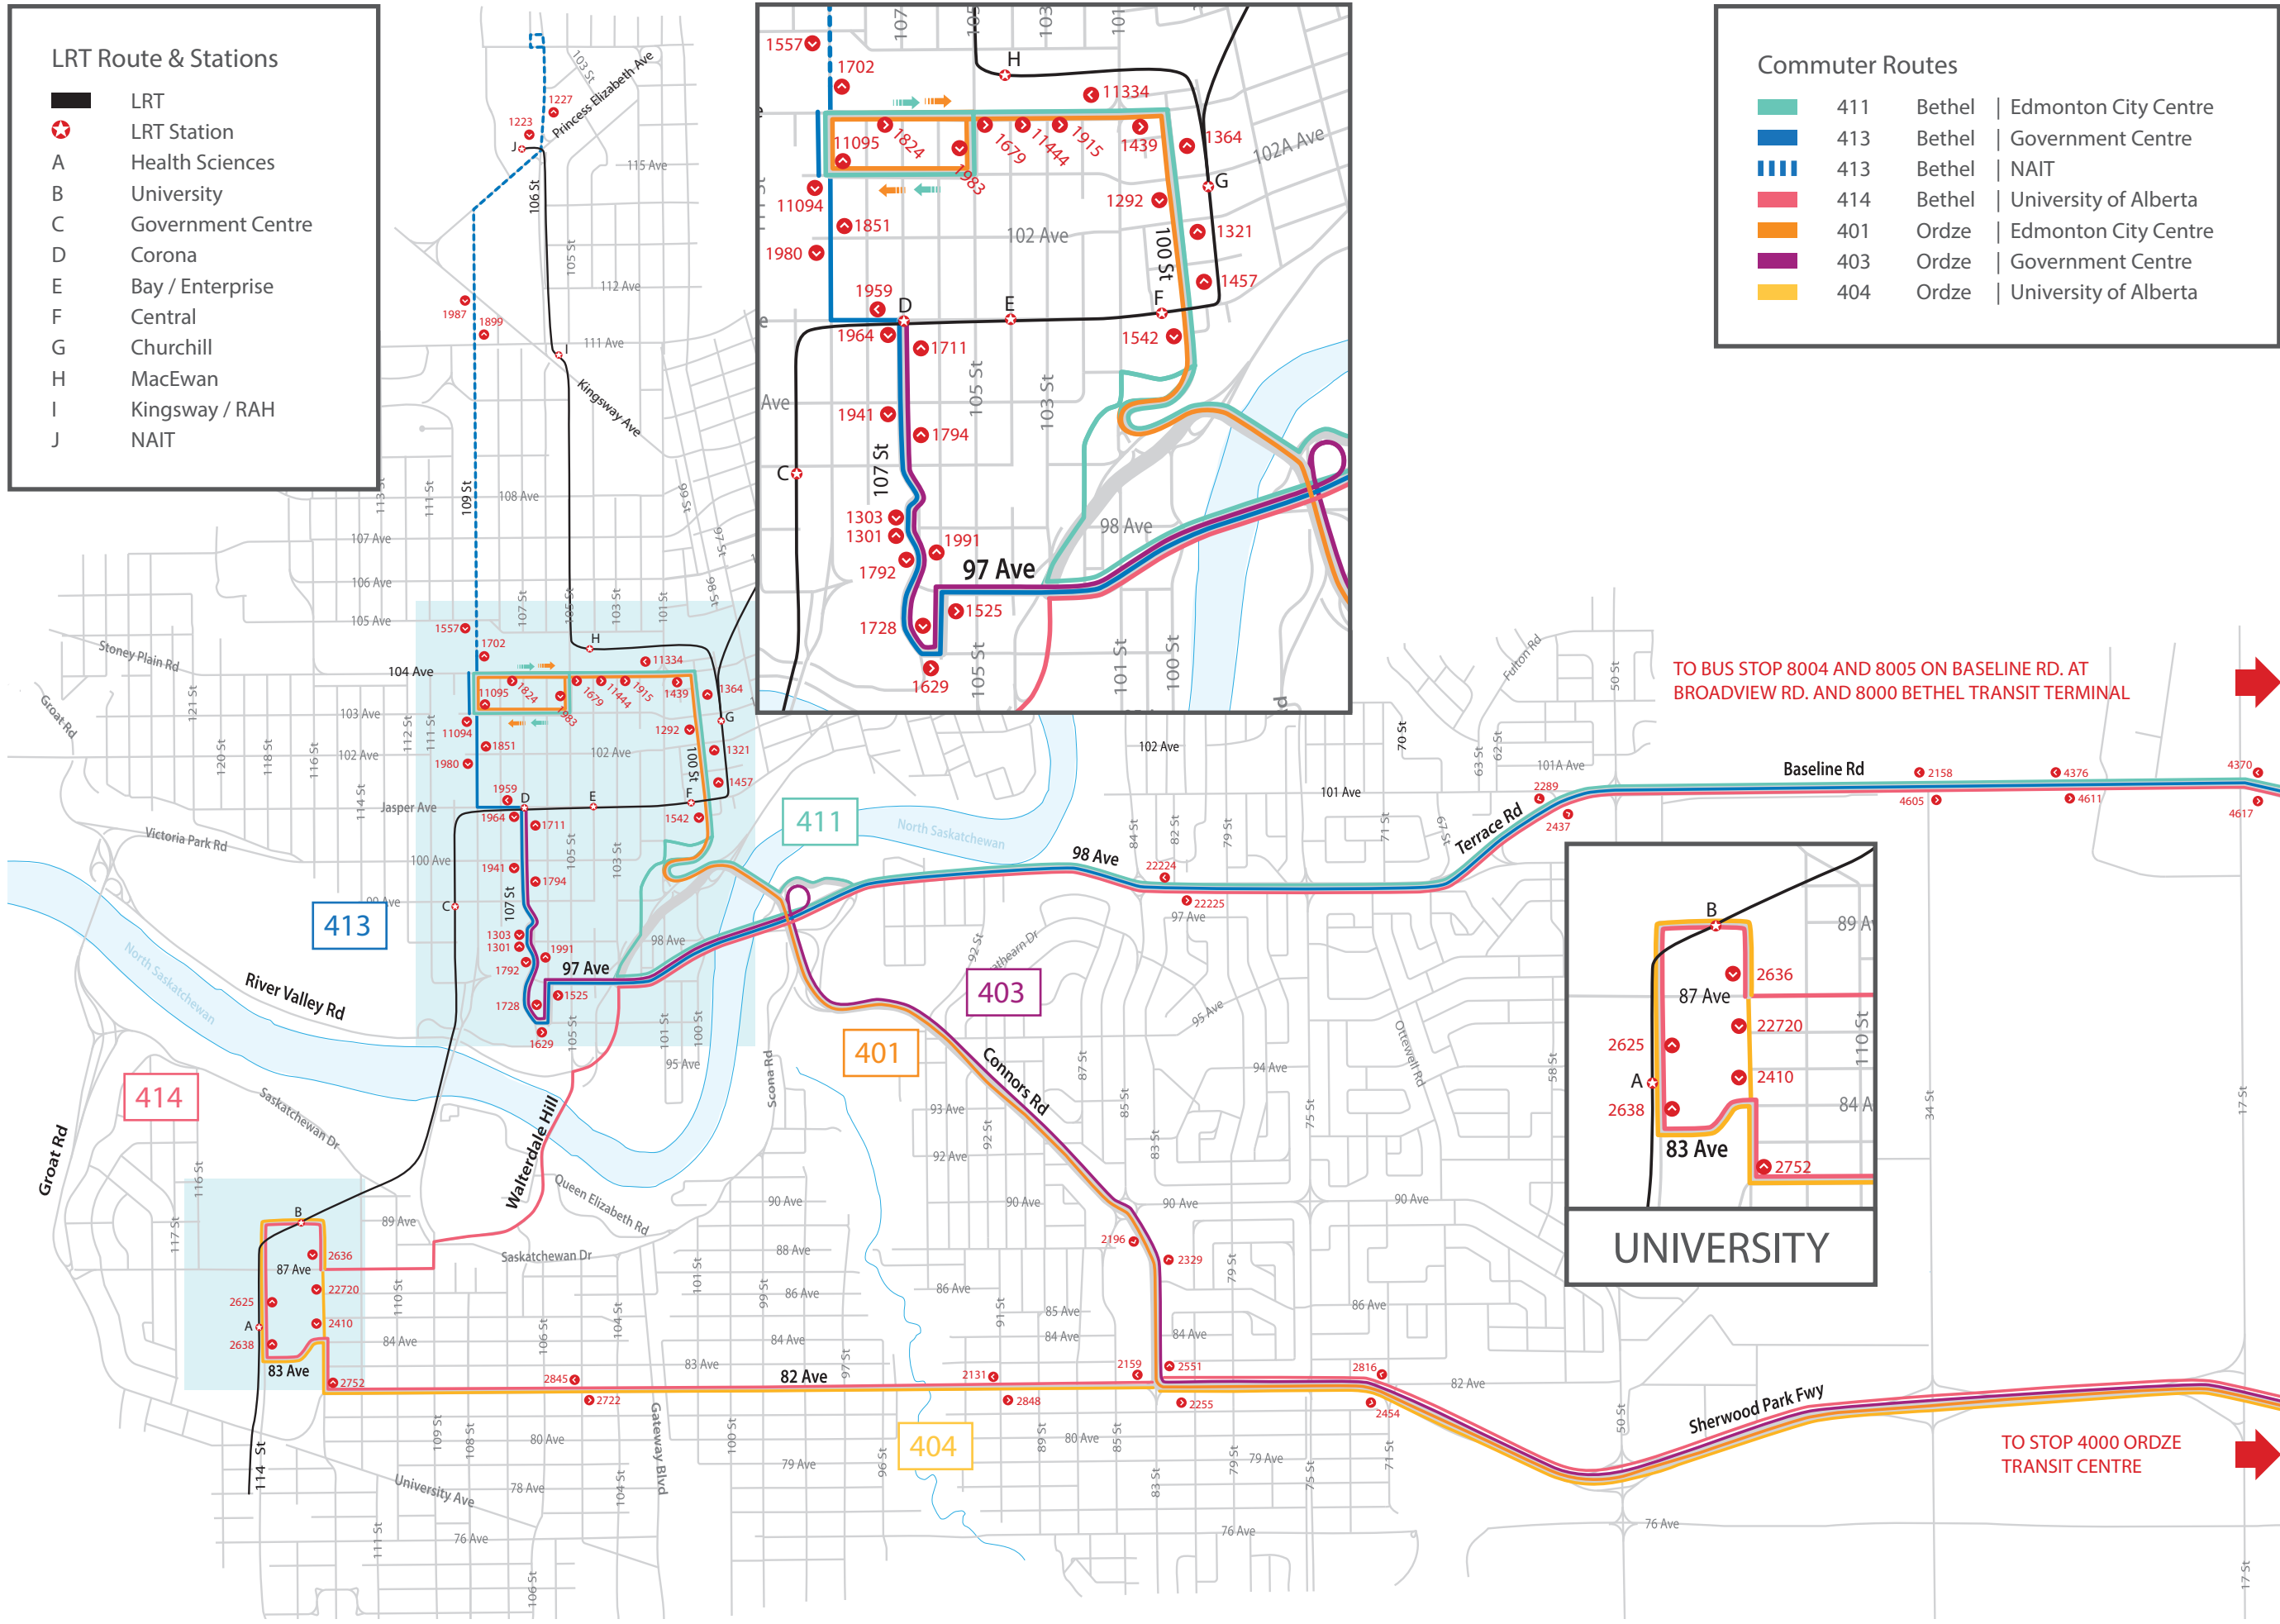

LRT Route & Stations

- LRT
- ⊕ LRT Station
- A Health Sciences
- B University
- C Government Centre
- D Corona
- E Bay / Enterprise
- F Central
- G Churchill
- H MacEwan
- I Kingsway / RAH
- J NAIT

Commuter Routes

411	Bethel	Edmonton City Centre
413	Bethel	Government Centre
413	Bethel	NAIT
414	Bethel	University of Alberta
401	Ordze	Edmonton City Centre
403	Ordze	Government Centre
404	Ordze	University of Alberta

TO BUS STOP 8004 AND 8005 ON BASELINE RD. AT BROADVIEW RD. AND 8000 BETHEL TRANSIT TERMINAL

UNIVERSITY

Map showing detailed commuter routes around the University of Alberta campus. Routes 413, 414, 401, and 403 are shown. Stops A and B are marked. Stop numbers include 2625, 2636, 2638, 2720, 2410, 2752, 2752, 2845, 2722, 2196, 2329, 2159, 2551, 2816, 2454, 2255, 2225, 2224, 2289, 2437, 2158, 4376, 4605, 4611, 4370, and 4617.

TO STOP 4000 ORDZE TRANSIT CENTRE