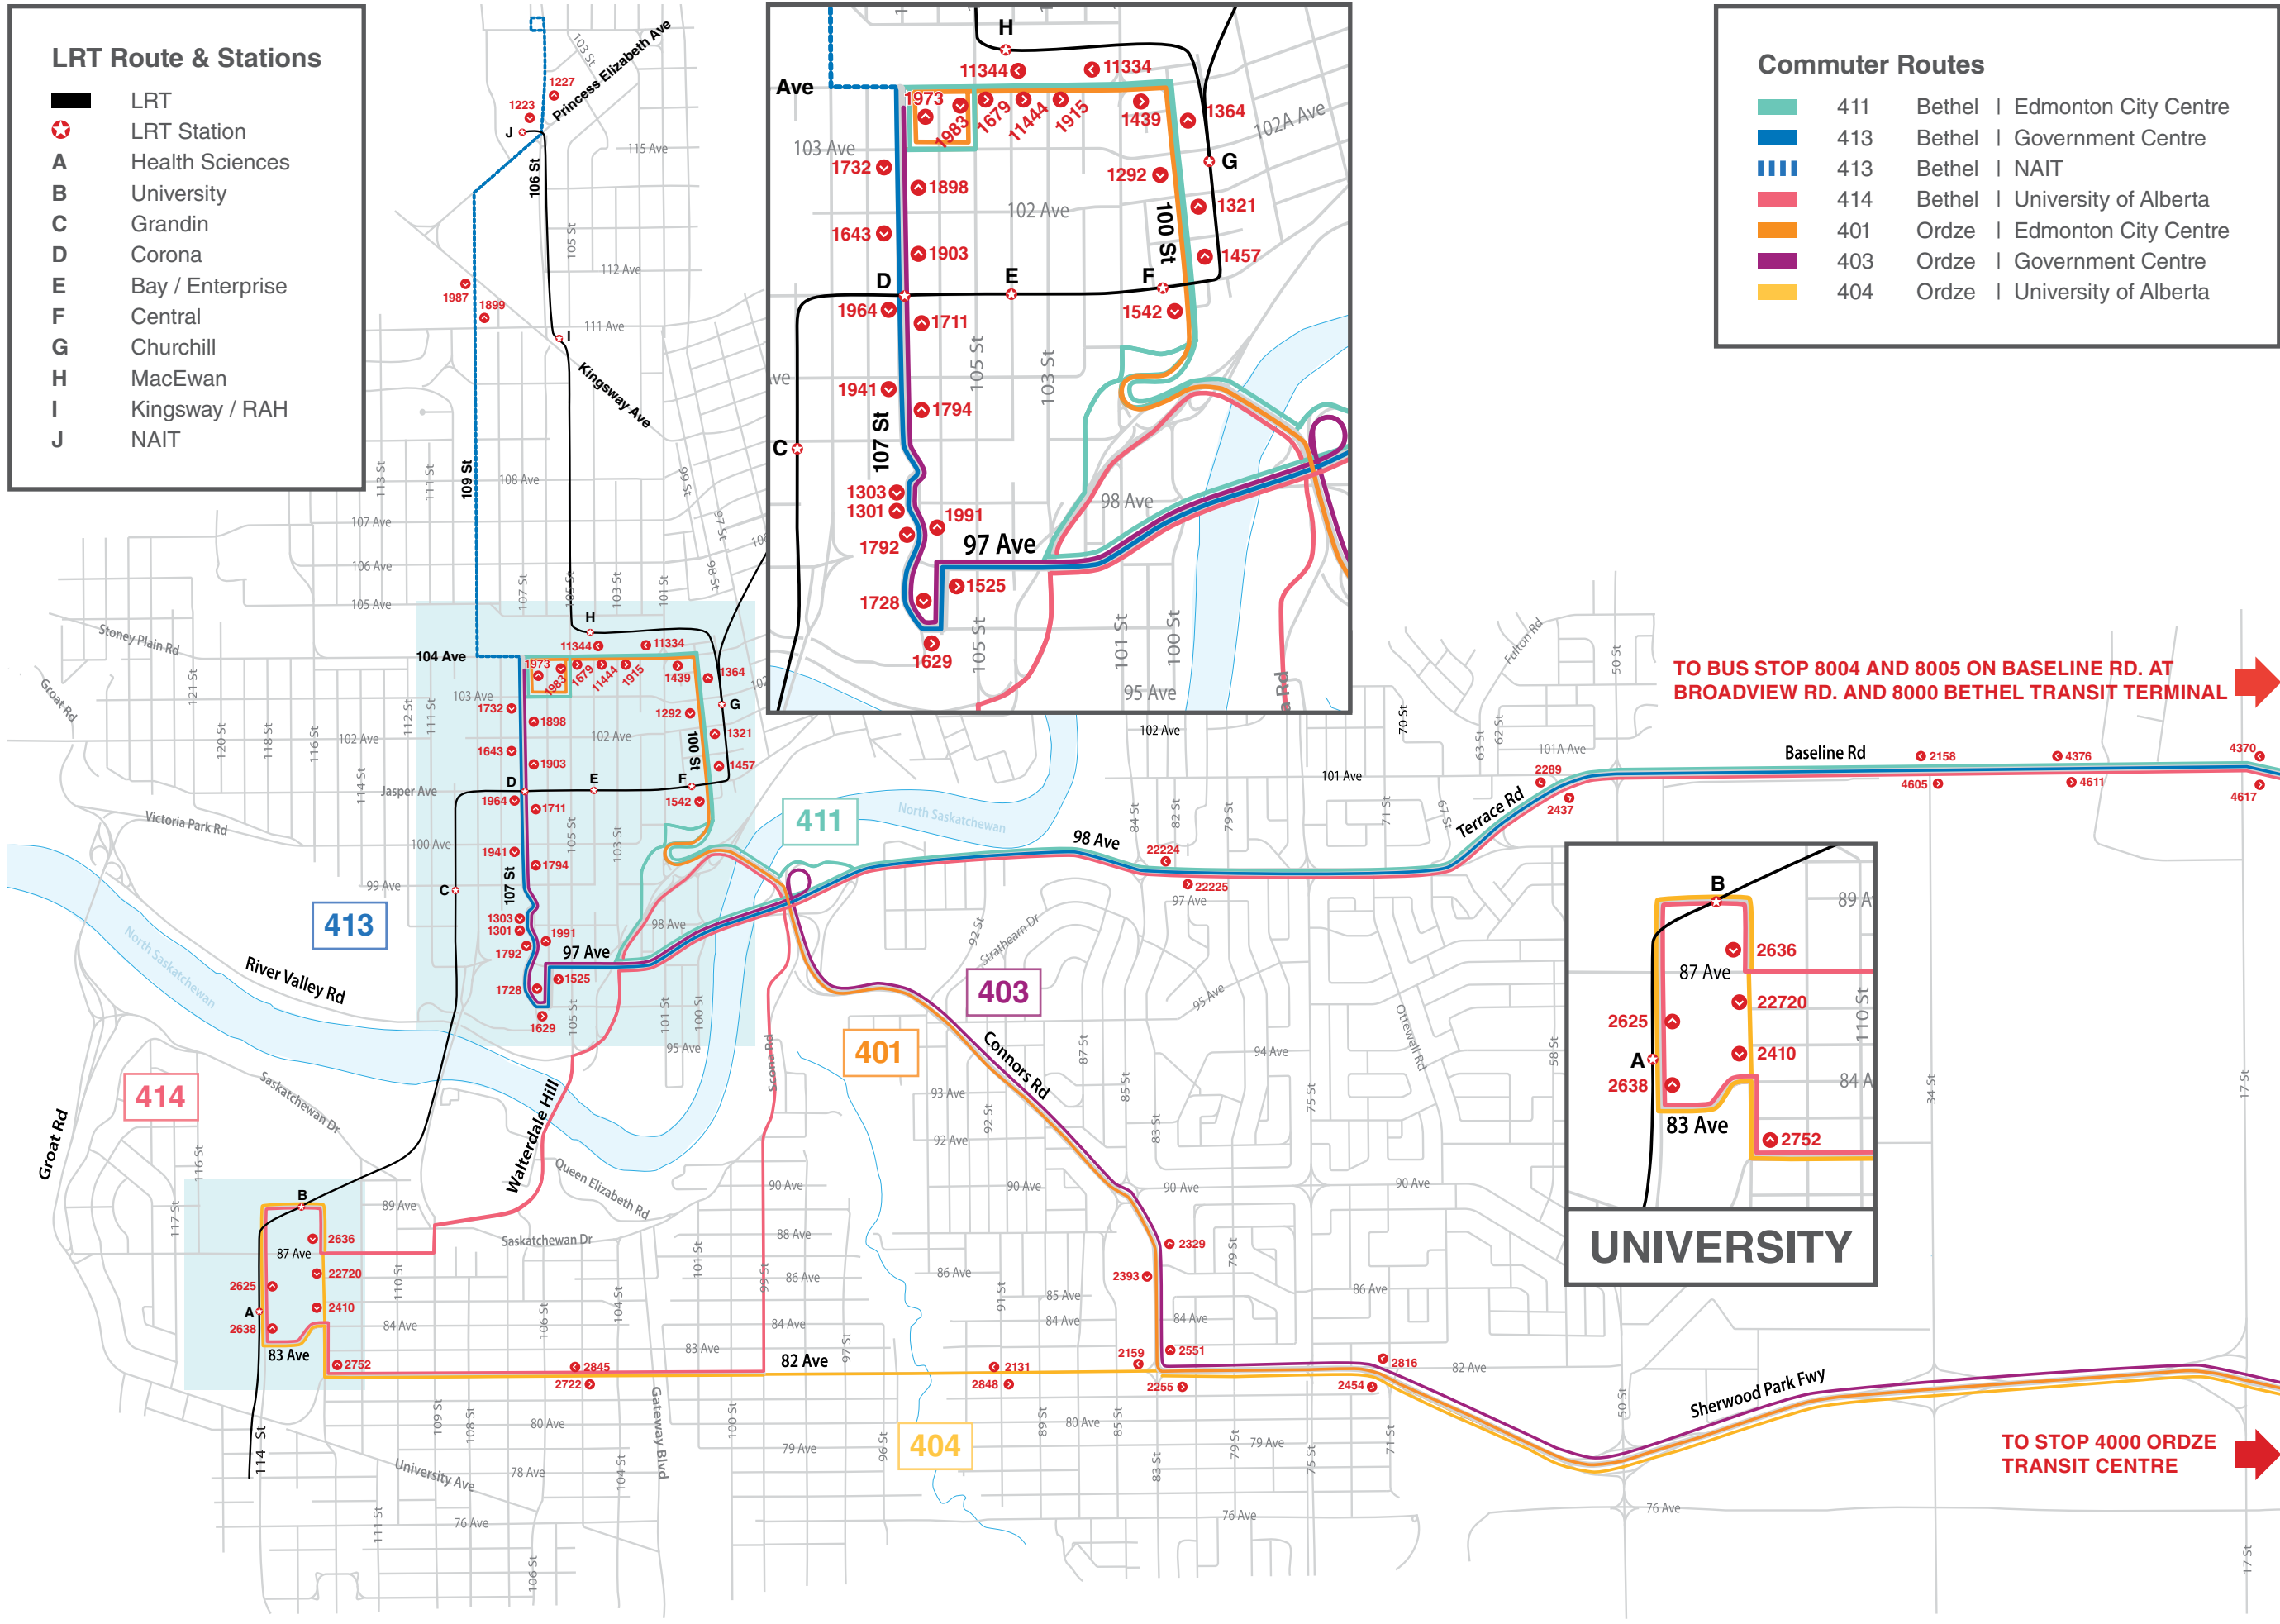

LRT Route & Stations

-  LRT
-  LRT Station
- A** Health Sciences
- B** University
- C** Grandin
- D** Corona
- E** Bay / Enterprise
- F** Central
- G** Churchill
- H** MacEwan
- I** Kingsway / RAH
- J** NAIT

Commuter Routes

	411	Bethel Edmonton City Centre
	413	Bethel Government Centre
	413	Bethel NAIT
	414	Bethel University of Alberta
	401	Ordze Edmonton City Centre
	403	Ordze Government Centre
	404	Ordze University of Alberta

TO BUS STOP 804 AND 805 ON BASELINE RD. AT BROADVIEW RD. AND 8000 BETHEL TRANSIT TERMINAL 

UNIVERSITY

TO STOP 4000 ORDZE TRANSIT CENTRE 