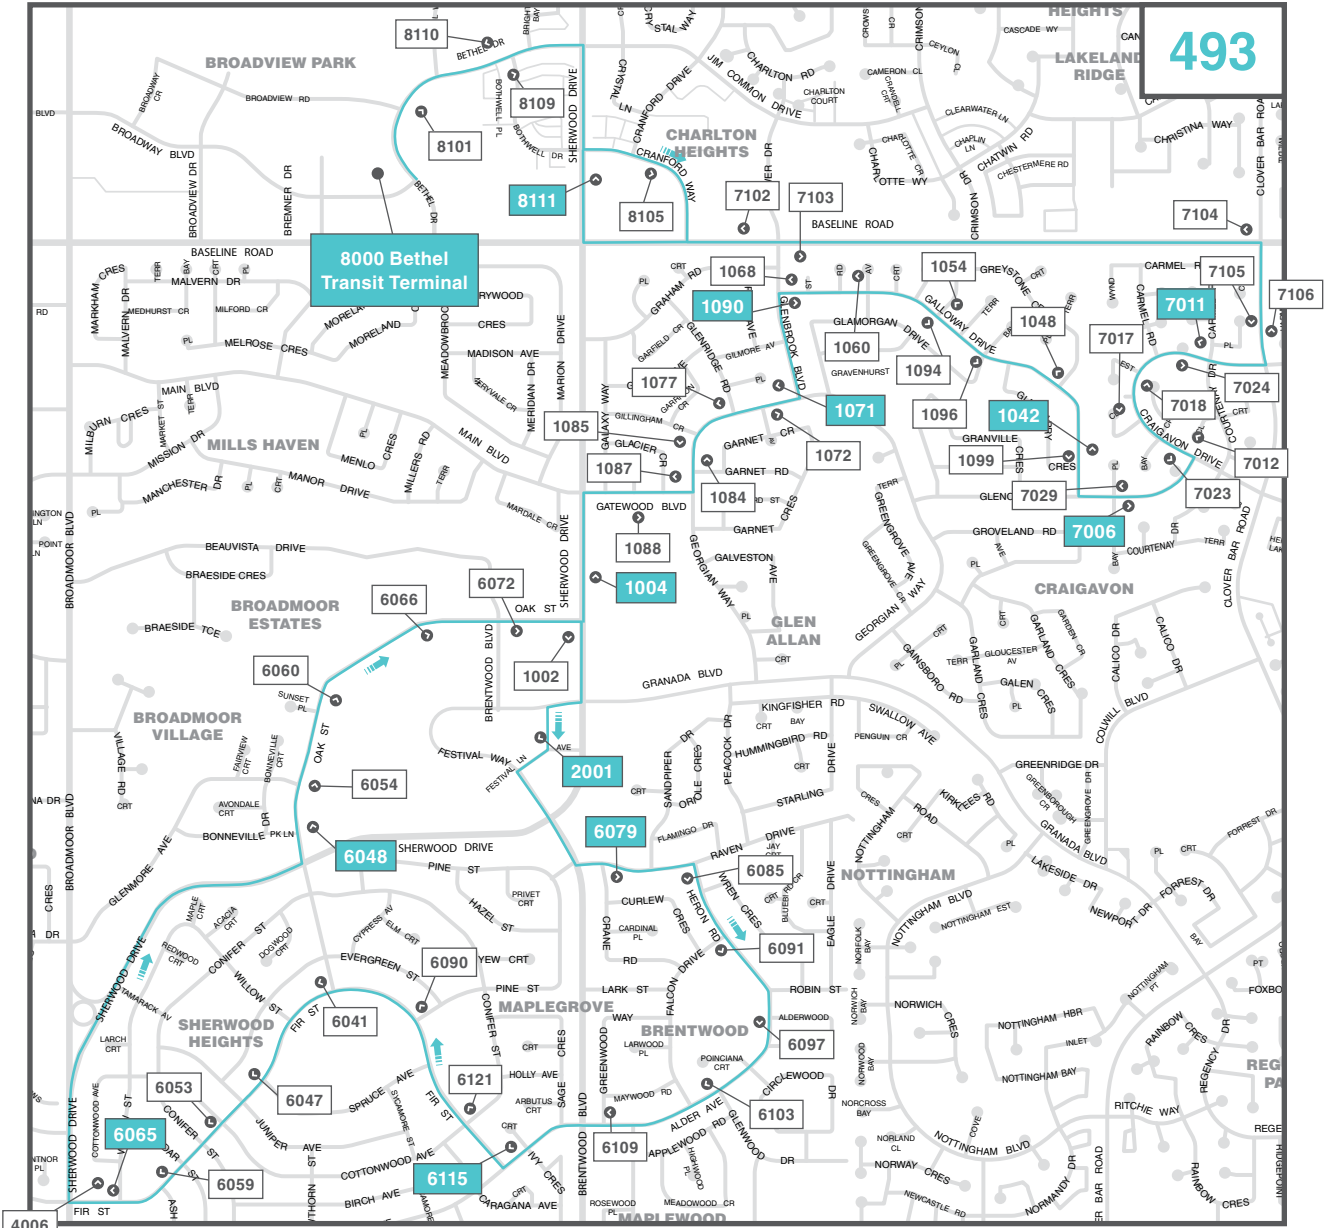

Bethel Transit Terminal | Craigavon | Glen Allan | Centre in the Park | Sherwood Park Mall | Maplegrove | Brentwood | Sherwood Heights | Oak Street

Weekday Evening Schedule

	Bethel Transit Terminal	Craigavon Dr & Carmel Rd	Galloway Dr & Glengarry Cr	Georgian Wy & Glenbrook Blvd	Festival Ln & Festival Av	Raven Dr & Crane Rd	Alder Av & Ivy Cr	Fir St & Willow St (Arrive)	Fir St & Willow St (Depart)	Oak St & Sherwood Dr	Sherwood Dr & Oak St	Galloway Dr & Glenbrook Blvd	Glence Blvd & Courtenay By	Sherwood Dr & Cranford Wy	Bethel Transit Terminal
	8000	7011	1042	1071	2001	6079	6115	6065	6065	6048	1004	1090	7006	8111	8000
p.m.	7:15	7:22	7:25	7:28	7:32	7:34	7:38	7:41	7:43	7:47	7:52	7:55	7:58	8:06	8:10
	8:15	8:22	8:25	8:28	8:32	8:34	8:38	8:41	8:43	8:47	8:52	8:55	8:58	9:06	9:10
	9:15	9:22	9:25	9:28	9:32	9:34	9:38	9:41	9:43	9:47	9:52	9:55	9:58	10:06	10:10
	10:15	10:22	10:25	10:28	10:32	10:34	10:38	10:41	10:43	10:47	10:52	10:55	10:58	11:06	11:10
	11:15	11:22	11:25	11:28	11:32	11:34	11:38	11:41	11:43	11:47	11:52	11:55	11:58	12:06	12:10

Please see next page for weekend schedule times.