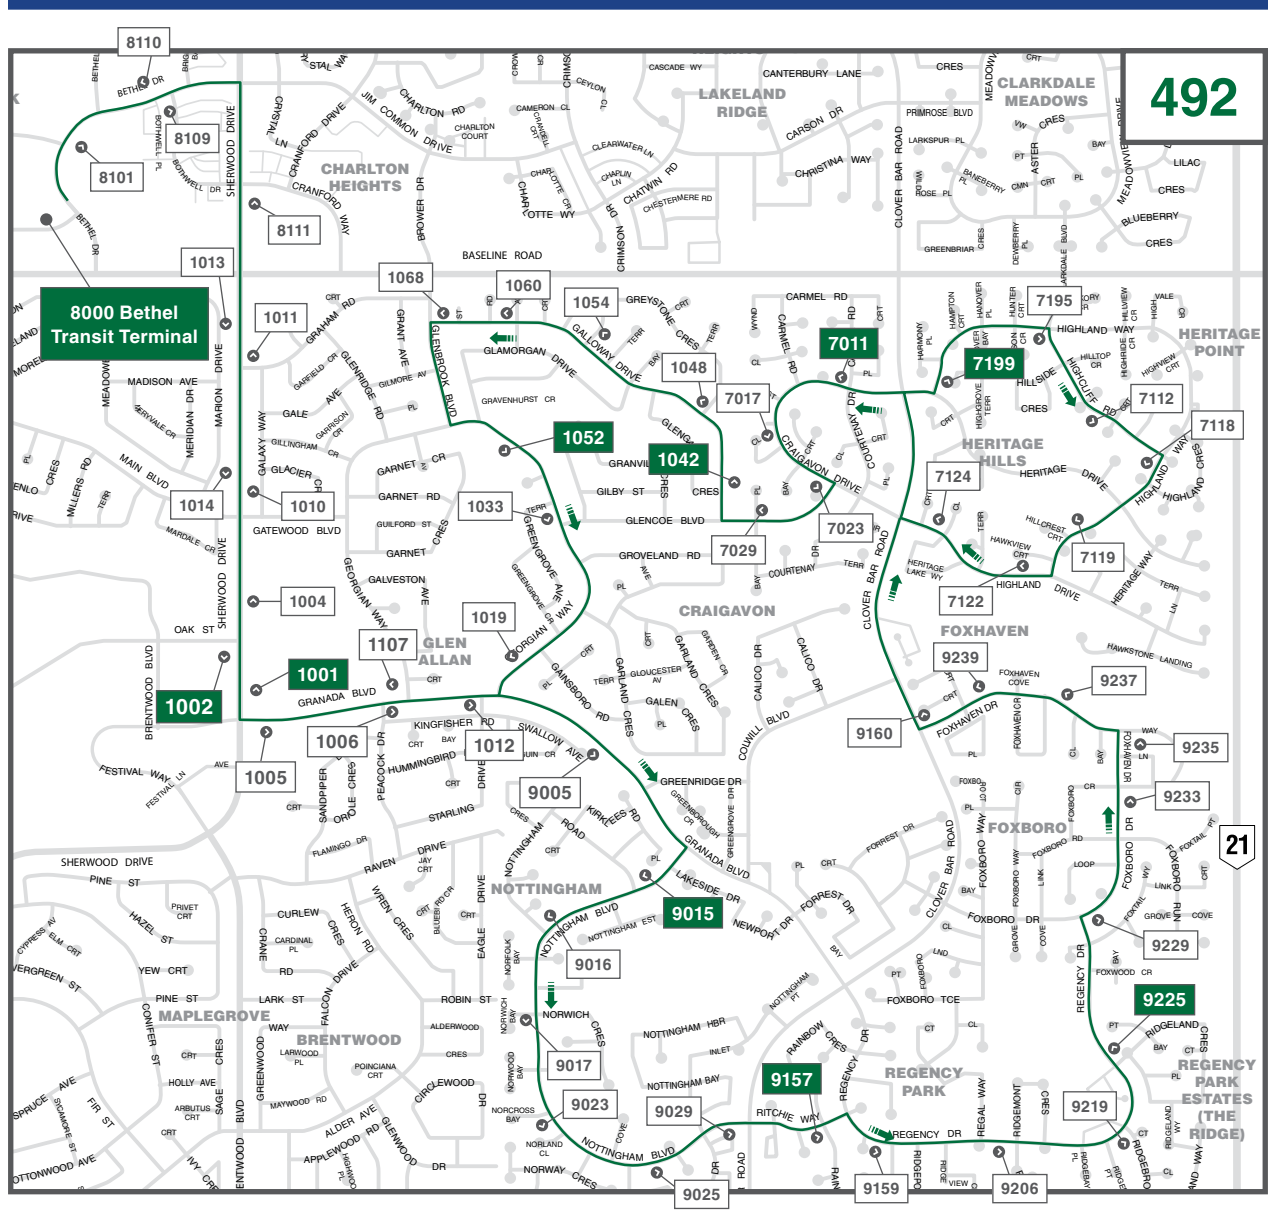

Bethel Transit Terminal | Nottingham | Regency Park | Foxboro | Foxhaven | Heritage Hills | Craigavon | Glen Allan | Sherwood Park Mall

Weekday Evening Schedule

	Bethel Transit Terminal	Sherwood Dr & Oak St (Arrive)	Sherwood Dr & Oak St (Depart)	Nottingham Blvd & Nottingham Rd	Ritchie Wy & Regency Dr	Regency Dr & Ridgeland Cr	Highland Wy & Heritage Dr	Craigavon Dr & Carmel Rd	Galloway Dr & Glangary Cr	Georgian Wy	Sherwood Dr & Granada Blvd	Bethel Transit Terminal
	8000	1002	1002	9015	9157	9225	7199	7011	1042	1052	1001	8000
p.m.	7:15	7:22	7:24	7:27	7:30	7:34	7:40	7:46	7:49	7:52	8:04	8:10
	8:15	8:22	8:24	8:27	8:30	8:34	8:40	8:46	8:49	8:52	9:04	9:10
	9:15	9:22	9:24	9:27	9:30	9:34	9:40	9:46	9:49	9:52	10:04	10:10
	10:15	10:22	10:24	10:27	10:30	10:34	10:40	10:46	10:49	10:52	11:04	11:10
	11:15	11:22	11:24	11:27	11:30	11:34	11:40	11:46	11:49	11:52	12:04	12:10
a.m.	12:15	Drop-off as required.										

Please see next page for weekend schedule times.