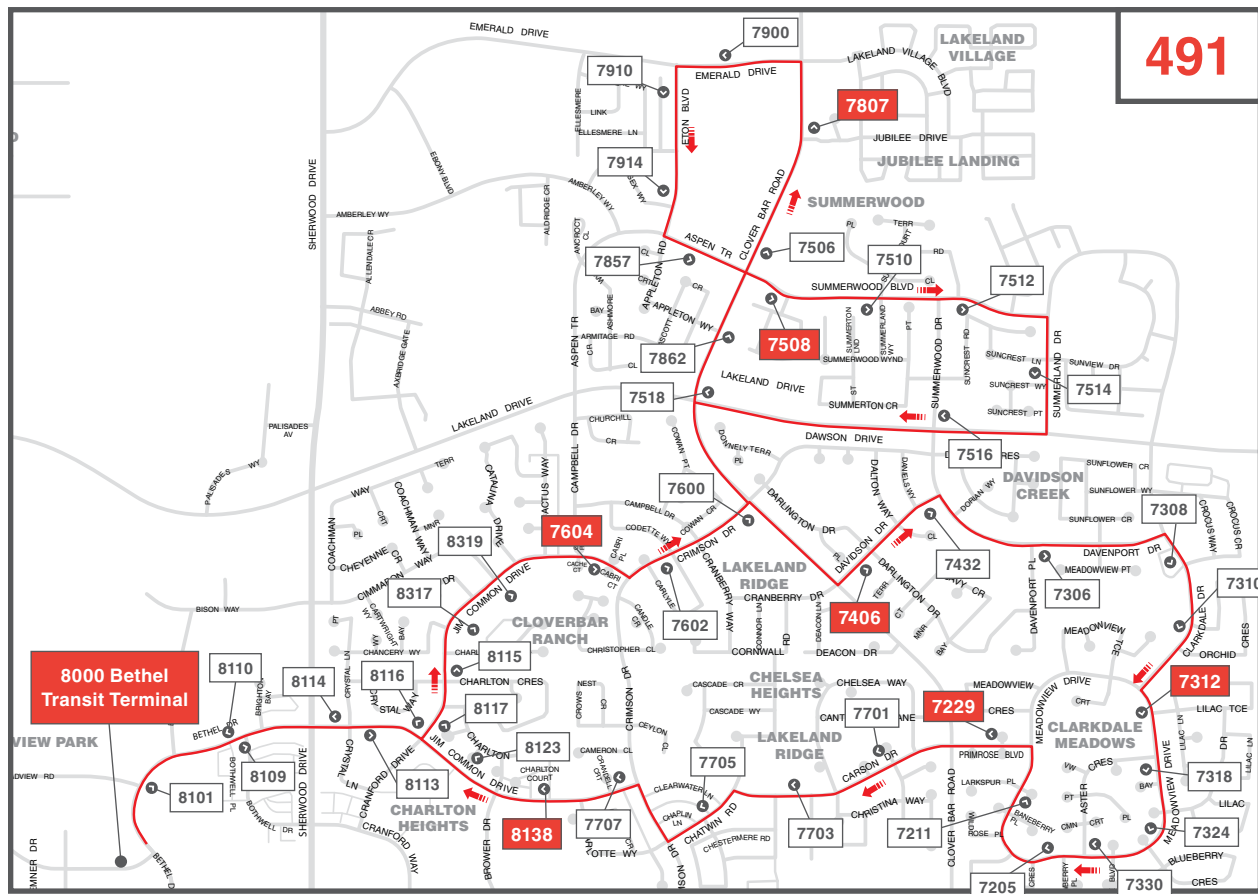

Bethel Transit Terminal | Cloverbar Ranch | Lakeland Ridge | Emerald Hills | Summerwood | Davidson Creek | Clarkdale Meadows | Chelsea Heights | Charlton Heights

Weekday Evening Schedule

	Bethel Transit Terminal	Jim Common Dr & Cache Pl	Clover Bar Rd & Jubilee Dr	Summerwood Blvd & Clover Bar Rd	Davidson Dr & Darlington Dr	Meadowview Dr & Clarkdale Dr	Primrose Blvd & Clover Bar Rd	Jim Common Dr & Charlton Ct	Bethel Transit Terminal
	8000	7604	7807	7508	7406	7312	7229	8138	8000
p.m.	7:15	7:20	7:26	7:29	7:42	7:45	7:48	7:53	8:00
	8:15	8:20	8:26	8:29	8:42	8:45	8:48	8:53	9:00
	9:15	9:20	9:26	9:29	9:42	9:45	9:48	9:53	10:00
	10:15	10:20	10:26	10:29	10:42	10:45	10:48	10:53	11:00
	11:15	11:20	11:26	11:29	11:42	11:45	11:48	11:53	12:00
a.m.	12:15	Drop-off as required.							

Sunday Schedule

	Bethel Transit Terminal	Jim Common Dr & Cache Pl	Clover Bar Rd & Jubilee Dr	Summerwood Blvd & Clover Bar Rd	Davidson Dr & Darlington Dr	Meadowview Dr & Clarkdale Dr	Primrose Blvd & Clover Bar Rd	Jim Common Dr & Charlton Ct	Bethel Transit Terminal
	8000	7604	7807	7508	7406	7312	7229	8138	8000
a.m.	7:15	7:20	7:26	7:29	7:42	7:45	7:48	7:53	8:00
	8:15	8:20	8:26	8:29	8:42	8:45	8:48	8:53	9:00
	9:15	9:20	9:26	9:29	9:42	9:45	9:48	9:53	10:00
	10:15	10:20	10:26	10:29	10:42	10:45	10:48	10:53	11:00
	11:15	11:20	11:26	11:29	11:42	11:45	11:48	11:53	12:00
p.m.	12:15	12:20	12:26	12:29	12:42	12:45	12:48	12:53	1:00
	1:15	1:20	1:26	1:29	1:42	1:45	1:48	1:53	2:00
	2:15	2:20	2:26	2:29	2:42	2:45	2:48	2:53	3:00
	3:15	3:20	3:26	3:29	3:42	3:45	3:48	3:53	4:00
	4:15	4:20	4:26	4:29	4:42	4:45	4:48	4:53	5:00
	5:15	5:20	5:26	5:29	5:42	5:45	5:48	5:53	6:00
	6:15	6:20	6:26	6:29	6:42	6:45	6:48	6:53	7:00
	7:15	7:20	7:26	7:29	7:42	7:45	7:48	7:53	8:00
8:15	Drop-off as required.								