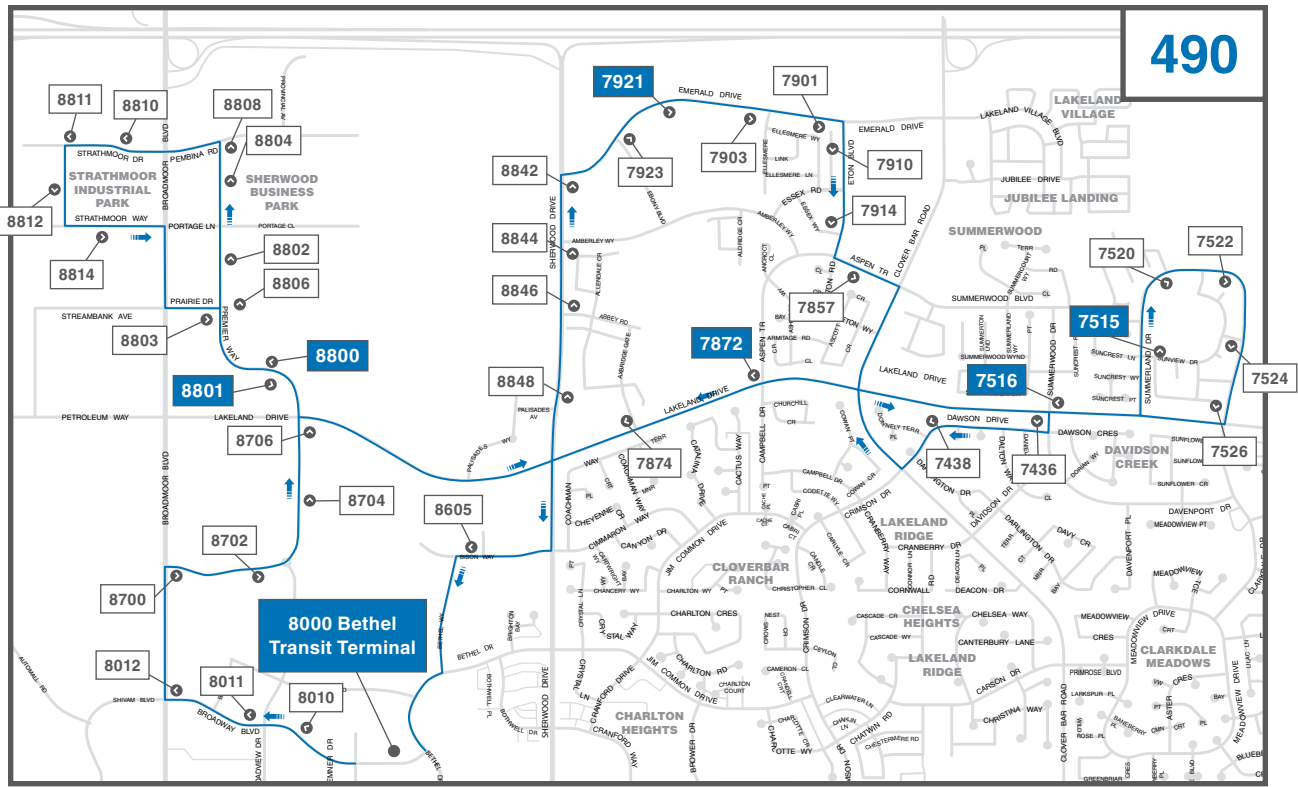

Bethel Transit Terminal | Sherwood Business Park | Strathmoor Industrial Park | Emerald Hills | Summerwood | Davidson Creek | Aspen Trails

Weekday Evening Schedule

	Bethel Transit Terminal	Premier Way & Millennium Place	Premier Way & Millennium Place	Emerald Dr & ABJ	Summerland Dr & Sunview Dr	Lakeland Dr & Summerwood Dr	Lakeland Dr & Aspen Tr	Bethel Transit Terminal
	8000	8800	8801	7921	7515	7516	7872	8000
p.m.	7:15	7:21	7:32	7:39	7:44	7:49	7:54	8:00
	8:15	8:21	8:32	8:39	8:44	8:49	8:54	9:00
	9:15	9:21	9:32	9:39	9:44	9:49	9:54	10:00
	10:15	10:21	10:32	10:39	10:44	10:49	10:54	11:00
	11:15	11:21	11:32	11:39	11:44	11:49	11:54	12:00

Please see next page for weekend schedule times.

Saturday Schedule

	Bethel Transit Terminal	Premier Way & Millennium Place	Premier Way & Millennium Place	Emerald Dr & ABJ	Summerland Dr & Sunview Dr	Lakeland Dr & Summerwood Dr	Lakeland Dr & Aspen Tr	Bethel Transit Terminal
	8000	8800	8801	7921	7515	7516	7872	8000
a.m.	6:15	6:21	6:32	6:39	6:44	6:49	6:54	7:00
	7:15	7:21	7:32	7:39	7:44	7:49	7:54	8:00
	8:15	8:21	8:32	8:39	8:44	8:49	8:54	9:00
	9:15	9:21	9:32	9:39	9:44	9:49	9:54	10:00
	10:15	10:21	10:32	10:39	10:44	10:49	10:54	11:00
	11:15	11:21	11:32	11:39	11:44	11:49	11:54	12:00
p.m.	12:15	12:21	12:32	12:39	12:44	12:49	12:54	1:00
	1:15	1:21	1:32	1:39	1:44	1:49	1:54	2:00
	2:15	2:21	2:32	2:39	2:44	2:49	2:54	3:00
	3:15	3:21	3:32	3:39	3:44	3:49	3:54	4:00
	4:15	4:21	4:32	4:39	4:44	4:49	4:54	5:00
	5:15	5:21	5:32	5:39	5:44	5:49	5:54	6:00
	6:15	6:21	6:32	6:39	6:44	6:49	6:54	7:00
	7:15	7:21	7:32	7:39	7:44	7:49	7:54	8:00
	8:15	8:21	8:32	8:39	8:44	8:49	8:54	9:00
	9:15	9:21	9:32	9:39	9:44	9:49	9:54	10:00
10:15	10:21	10:32	10:39	10:44	10:49	10:54	11:00	
11:15	11:21	11:32	11:39	11:44	11:49	11:54	12:00	