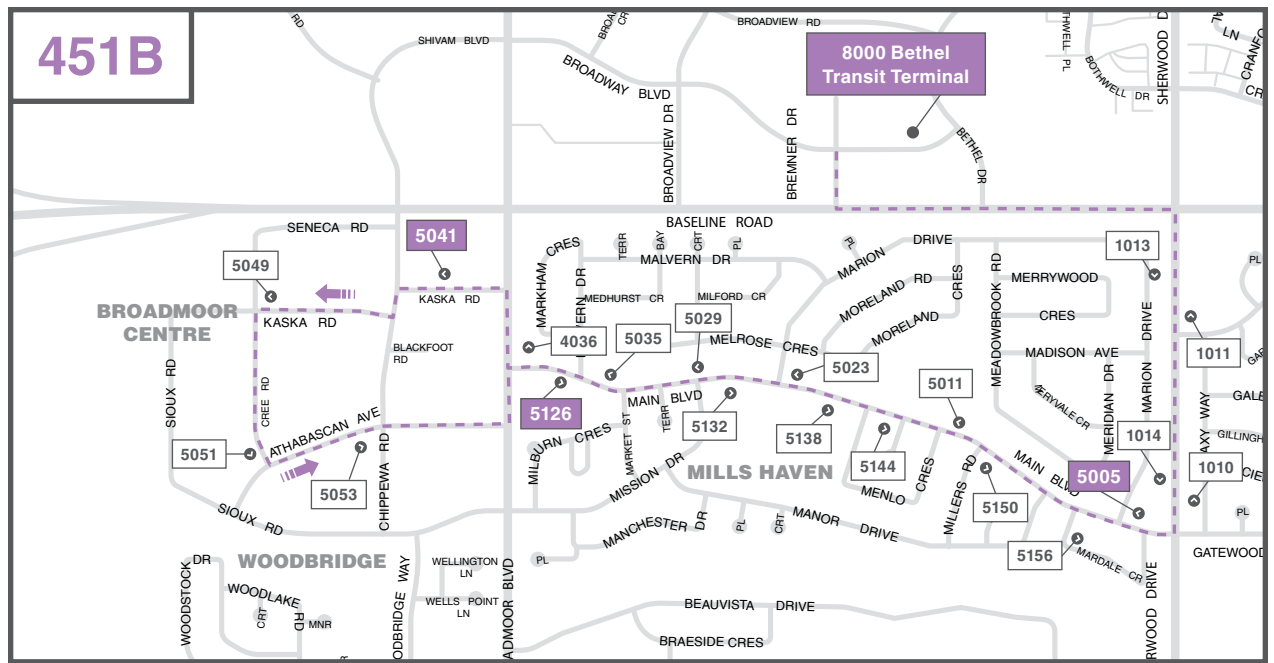

Bethel Transit Terminal | Mills Haven | Broadmoor Centre

	Bethel Transit Terminal	Main Blvd & Mardale Cr	Kaska Rd & Chippewa Rd	Main Blvd & Malvern Dr	Bethel Transit Terminal
	8000	5005	5041	5126	8000
a.m.	---	5:33	5:39	5:46	5:55
	6:00	6:03	6:09	6:16	6:25
	6:30	6:33	6:39	6:46	6:55
	7:00	7:03	7:09	7:16	7:25
	7:30	7:33	7:39	7:46	7:55
	8:00	8:03	8:09	8:16	8:25
8:30	8:33	8:39	8:46	8:55	
p.m.	4:00	4:03	4:09	4:16	4:25
	4:30	4:33	4:39	4:46	4:55
	5:00	5:03	5:09	5:16	5:25
	5:30	5:33	5:39	5:46	5:55
	6:00	6:03	6:09	6:16	6:25