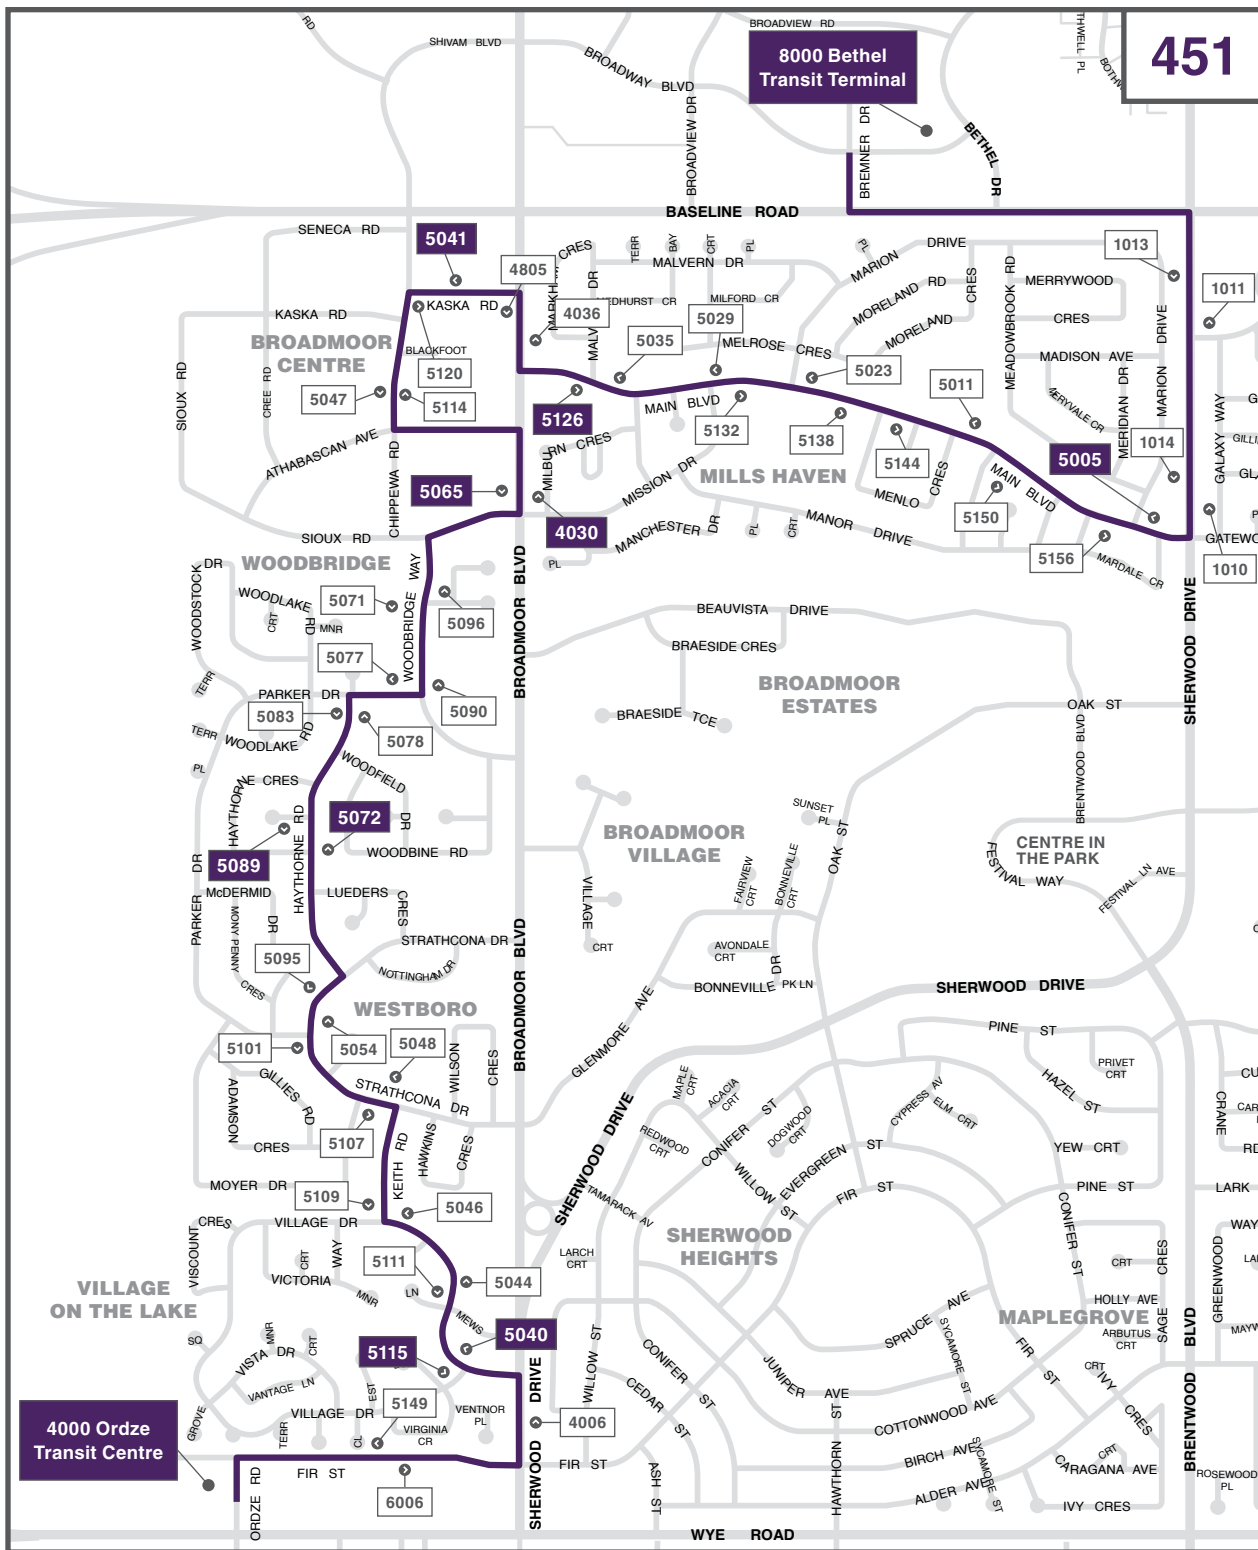

Bethel Transit Terminal | Mills Haven | Broadmoor Centre | Woodbridge | Westboro | Village on the Lake | Ordze Transit Centre

Please see next page for schedule times.

Bethel Transit Terminal | Mills Haven | Broadmoor Centre | Woodbridge | Westboro | Village on the Lake | Ordze Transit Centre