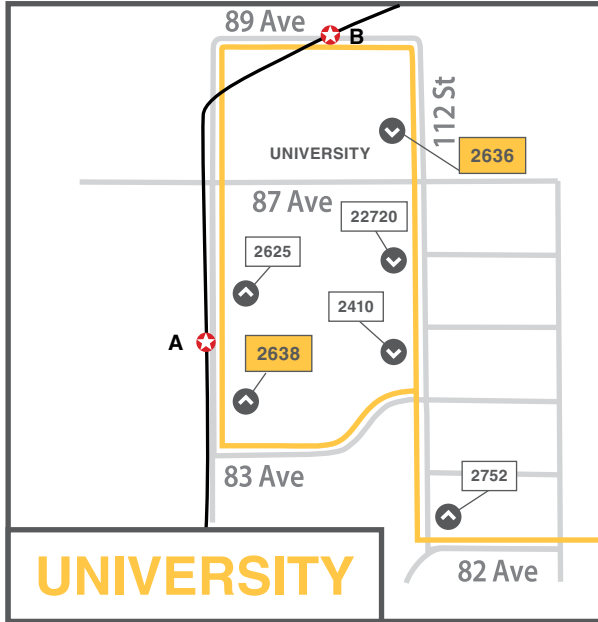

Ordze Transit Centre | University of Alberta

	Ordze Transit Centre	University of Alberta Hospital 114 St & 85 Ave	University Transit Centre (Arrive)	University Transit Centre (Depart)	Ordze Transit Centre
a. m.	4000	2638	2636	2636	4000
	6:15	6:36	6:40	6:45	7:10
	6:45	7:06	7:10	7:15	7:40
	7:15	7:36	7:40	7:45	8:10
	7:45	8:06	8:10	8:15	8:40
	8:15	8:36	8:40	8:45	9:10
	8:45	9:06	9:10	9:15	9:40
	9:15	9:36	9:40	9:45	10:10
	9:45	10:06	10:10	10:15	10:40
	10:45	11:06	11:10	11:15	11:40
	11:45	12:06	12:10	12:15	12:40
p. m.	12:45	1:06	1:10	1:12	1:40
	1:45	2:06	2:10	2:12	2:40
	---	3:06	---	3:10	3:40
	2:45	---	3:10	---	---
	---	3:36	---	3:40	4:10
	---	4:06	---	4:10	4:40
	3:45	---	4:15	---	---
	---	4:36	---	4:40	5:10
	4:15	---	4:45	---	---
	---	5:06	---	5:10	5:40
	4:45	---	5:15	---	---
	---	5:36	---	5:40	6:10
	5:15	---	5:45	---	---
5:45	6:11	6:15	6:15	6:40	
6:15	6:36	6:40	*6:45	7:10	
6:45	7:06	7:10	*7:15	7:40	

For weekend service, please take the 411.

*Trips departing the University at 6:45 p.m. and 7:15 p.m. have no local connections.