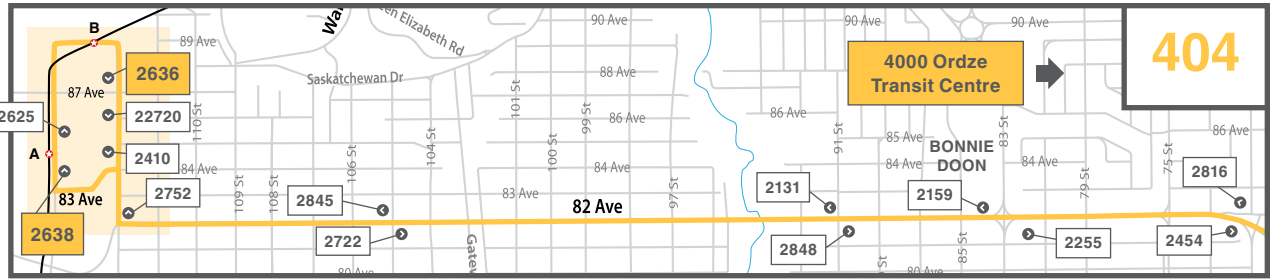

Ordze Transit Centre | University of Alberta

	Ordze Transit Centre	University of Alberta Hospital 114 St & 85 Ave	University Transit Centre (Arrive)	University Transit Centre (Depart)	Ordze Transit Centre
a. m.	4000	2638	2636	2636	4000
	6:15	6:36	6:40	6:45	7:10
	6:45	7:06	7:10	7:15	7:40
	7:15	7:36	7:40	7:45	8:10
	7:45	8:06	8:10	8:15	8:40
	8:15	8:36	8:40	8:45	9:10
	8:45	9:06	9:10	9:15	9:40
	9:15	9:36	9:40	9:45	10:10
	9:45	10:06	10:10	10:15	10:40
	10:45	11:06	11:10	11:15	11:40
	11:45	12:06	12:10	12:15	12:40
p. m.	12:45	1:06	1:10	1:12	1:40
	1:45	2:06	2:10	2:12	2:40
	---	3:06	---	3:10	3:40
	2:45	---	3:10	---	---
	---	3:36	---	3:40	4:10
	---	4:06	---	4:10	4:40
	3:45	---	4:15	---	---
	---	4:36	---	4:40	5:10
	4:15	---	4:45	---	---
	---	5:06	---	5:10	5:40
	4:45	---	5:15	---	---
	---	5:36	---	5:40	6:10
	5:15	---	5:45	---	---
5:45	6:11	6:15	6:15	6:40	
6:15	6:36	6:40	*6:45	7:10	
6:45	7:06	7:10	*7:15	7:40	

For weekend service, please take the 411.

*Trips departing the University at 6:45 p.m. and 7:15 p.m. have no local connections.