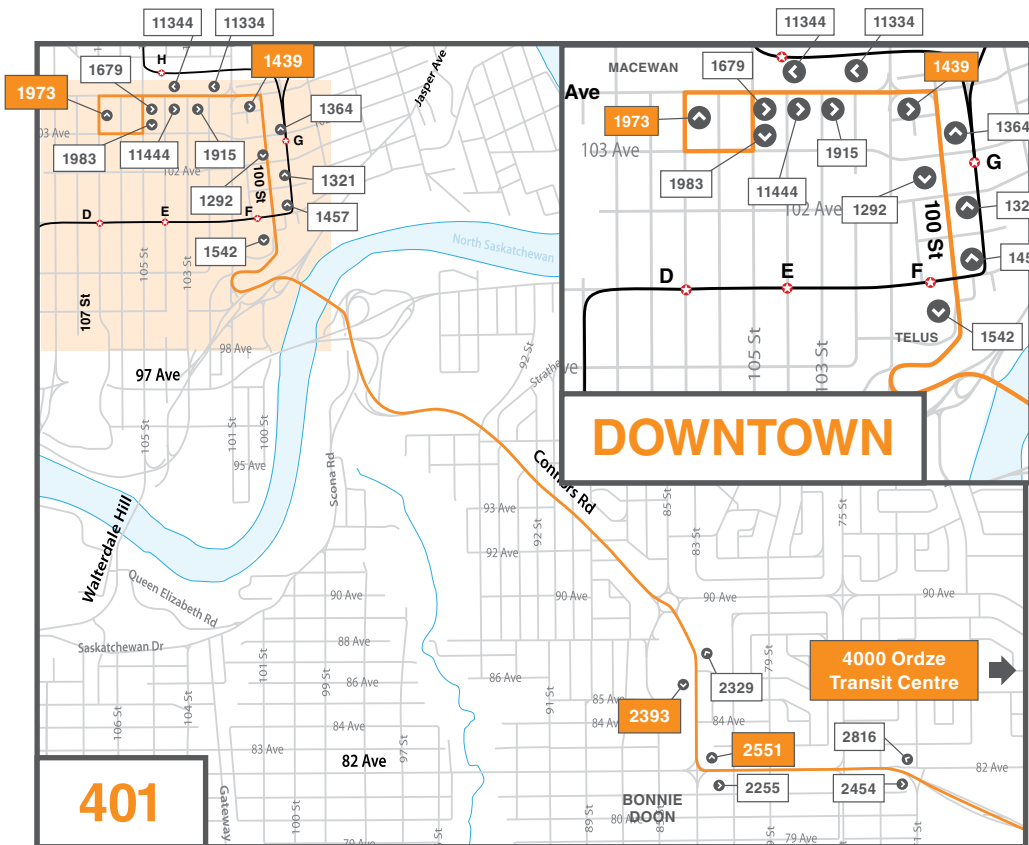

Ordze Transit Centre | Edmonton City Centre | MacEwan

Note: Due to downtown construction, there may be changes to the routing.

For detours or changes to travel times, please refer to strathcona.ca/transit.

	Ordze Transit Centre	Bonnie Doon 83 St & 82 Ave	MacEwan City Centre Campus 107 St & 104 Ave	City Centre 103A Ave & 101 St	Bonnie Doon 83 St & 86 Ave	Ordze Transit Centre
	4000	2551	1973	1439	2393	4000
a.m.	5:45	5:52	6:12	6:14	6:22	6:40
	6:15	6:22	6:42	6:44	6:52	7:10
	6:45	6:52	7:12	7:14	7:22	7:40
	7:15	7:22	7:42	7:44	7:52	8:10
	7:45	7:52	8:12	8:14	8:22	8:40
	8:15	8:22	8:42	8:44	8:52	9:10
	8:45	8:52	9:12	9:14	9:22	9:40
	9:15	9:22	9:42	9:44	9:52	10:10
	10:15	10:22	10:42	10:44	10:52	11:10
	11:15	11:22	11:42	11:44	11:52	12:10

	Ordze Transit Centre	Bonnie Doon 83 St & 82 Ave	MacEwan City Centre Campus 107 St & 104 Ave	City Centre 103A Ave & 101 St	Bonnie Doon 83 St & 86 Ave	Ordze Transit Centre
	4000	2551	1973	1439	2393	4000
p.m.	12:15	12:22	12:42	12:44	12:52	1:10
	1:15	1:22	1:42	1:44	1:52	2:10
	2:15	2:22	2:42	2:44	2:52	3:10
	---	---	3:37	3:39	3:52	4:10
	3:15	3:22	3:42	---	---	---
	---	---	4:05	4:07	4:22	4:40
	3:45	3:52	4:12	---	---	---
	---	---	4:35	4:37	4:52	5:10
	4:15	4:22	4:42	---	---	---
	---	---	5:05	5:07	5:22	5:40
	4:45	4:52	5:15	---	---	---
	---	---	5:40	5:42	5:52	6:10
	5:15	5:22	5:45	---	---	---
	5:45	5:52	6:12	6:14	6:22	6:40
	6:15	6:22	*6:42	6:44	6:52	7:10
	6:45	6:52	*7:12	7:14	7:22	7:40

For weekend service, please take the 411.

*Trips departing MacEwan at 6:42 p.m. and 7:12 p.m. have no local connections.