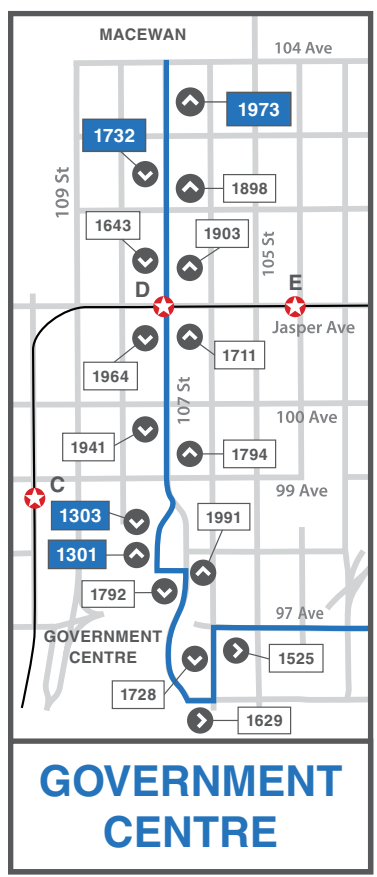

413

	Bethel Transit Terminal	Government Transit Centre	MacEwan City Centre Campus 107 St & 104 Ave	NAIT 106 St & 117 Ave	NAIT 106 St & 117 Ave	MacEwan City Centre Campus 107 St & 103 Ave	Government Transit Centre	Bethel Transit Terminal
	8000	1301	1973	1227	1223	1732	1303	8000
a.m.	6:45	7:05	7:10	---	---	7:20	7:25	7:55
	7:00	7:20	7:25	7:35	---	---	---	---
	7:15	7:35	7:40	---	---	---	---	---
	7:30	7:50	7:55	---	---	---	---	---
	7:45	8:05	8:10	---	---	---	---	---
	8:00	8:20	8:25	8:35	---	---	---	---
	8:15	8:35	8:40	---	---	---	---	---
	8:45	9:05	9:10	9:20	---	---	---	---
	11:15	11:35	11:40	11:50	12:26	12:36	12:41	1:10
p.m.	---	---	---	---	---	4:02	4:07	4:40
	---	---	---	---	4:22	4:32	4:37	5:10
	---	---	---	---	4:37	4:47	4:52	5:25
	---	---	---	---	---	5:02	5:07	5:40
	4:45	5:05	5:10	---	---	5:17	5:22	5:55
	5:00	5:20	5:25	---	---	5:32	5:37	6:10

Not all trips travel to NAIT, please refer to schedule.
For weekend service, please take the 411.