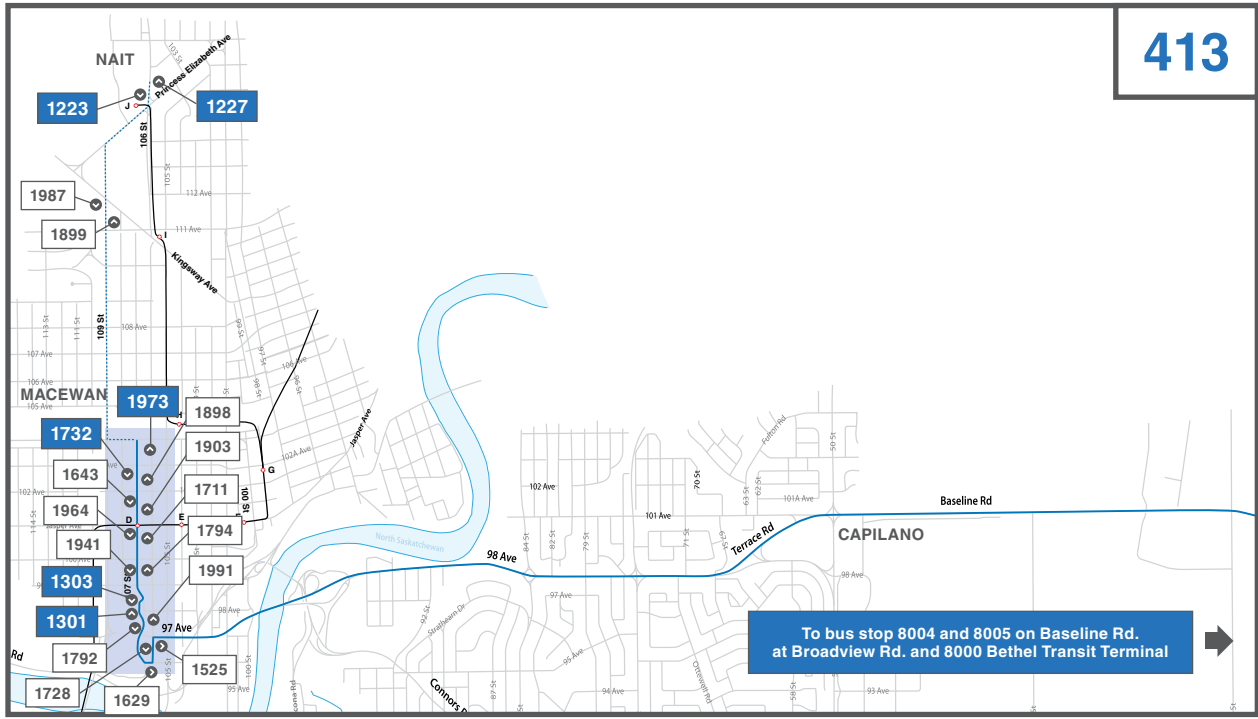

413

	Bethel Transit Terminal	Government Transit Centre	MacEwan City Centre Campus 107 St & 104 Ave	NAIT 106 St & 117 Ave	NAIT 106 St & 117 Ave	MacEwan City Centre Campus 107 St & 103 Ave	Government Transit Centre	Bethel Transit Terminal
	8000	1301	1973	1227	1223	1732	1303	8000
a.m.	6:45	7:05	7:10	---	---	7:20	7:25	7:55
	7:00	7:20	7:25	7:35	---	---	---	---
	7:15	7:35	7:40	---	---	---	---	---
	7:30	7:50	7:55	---	---	---	---	---
	7:45	8:05	8:10	---	---	---	---	---
	8:00	8:20	8:25	8:35	---	---	---	---
	8:15	8:35	8:40	---	---	---	---	---
	8:45	9:05	9:10	9:20	---	---	---	---
	11:15	11:35	11:40	11:50	12:26	12:36	12:41	1:10
p.m.	---	---	---	---	---	4:02	4:07	4:40
	---	---	---	---	4:22	4:32	4:37	5:10
	---	---	---	---	4:37	4:47	4:52	5:25
	---	---	---	---	---	5:02	5:07	5:40
	4:45	5:05	5:10	---	---	5:17	5:22	5:55
	5:00	5:20	5:25	---	---	5:32	5:37	6:10

Not all trips travel to NAIT, please refer to schedule.
For weekend service, please take the 411.