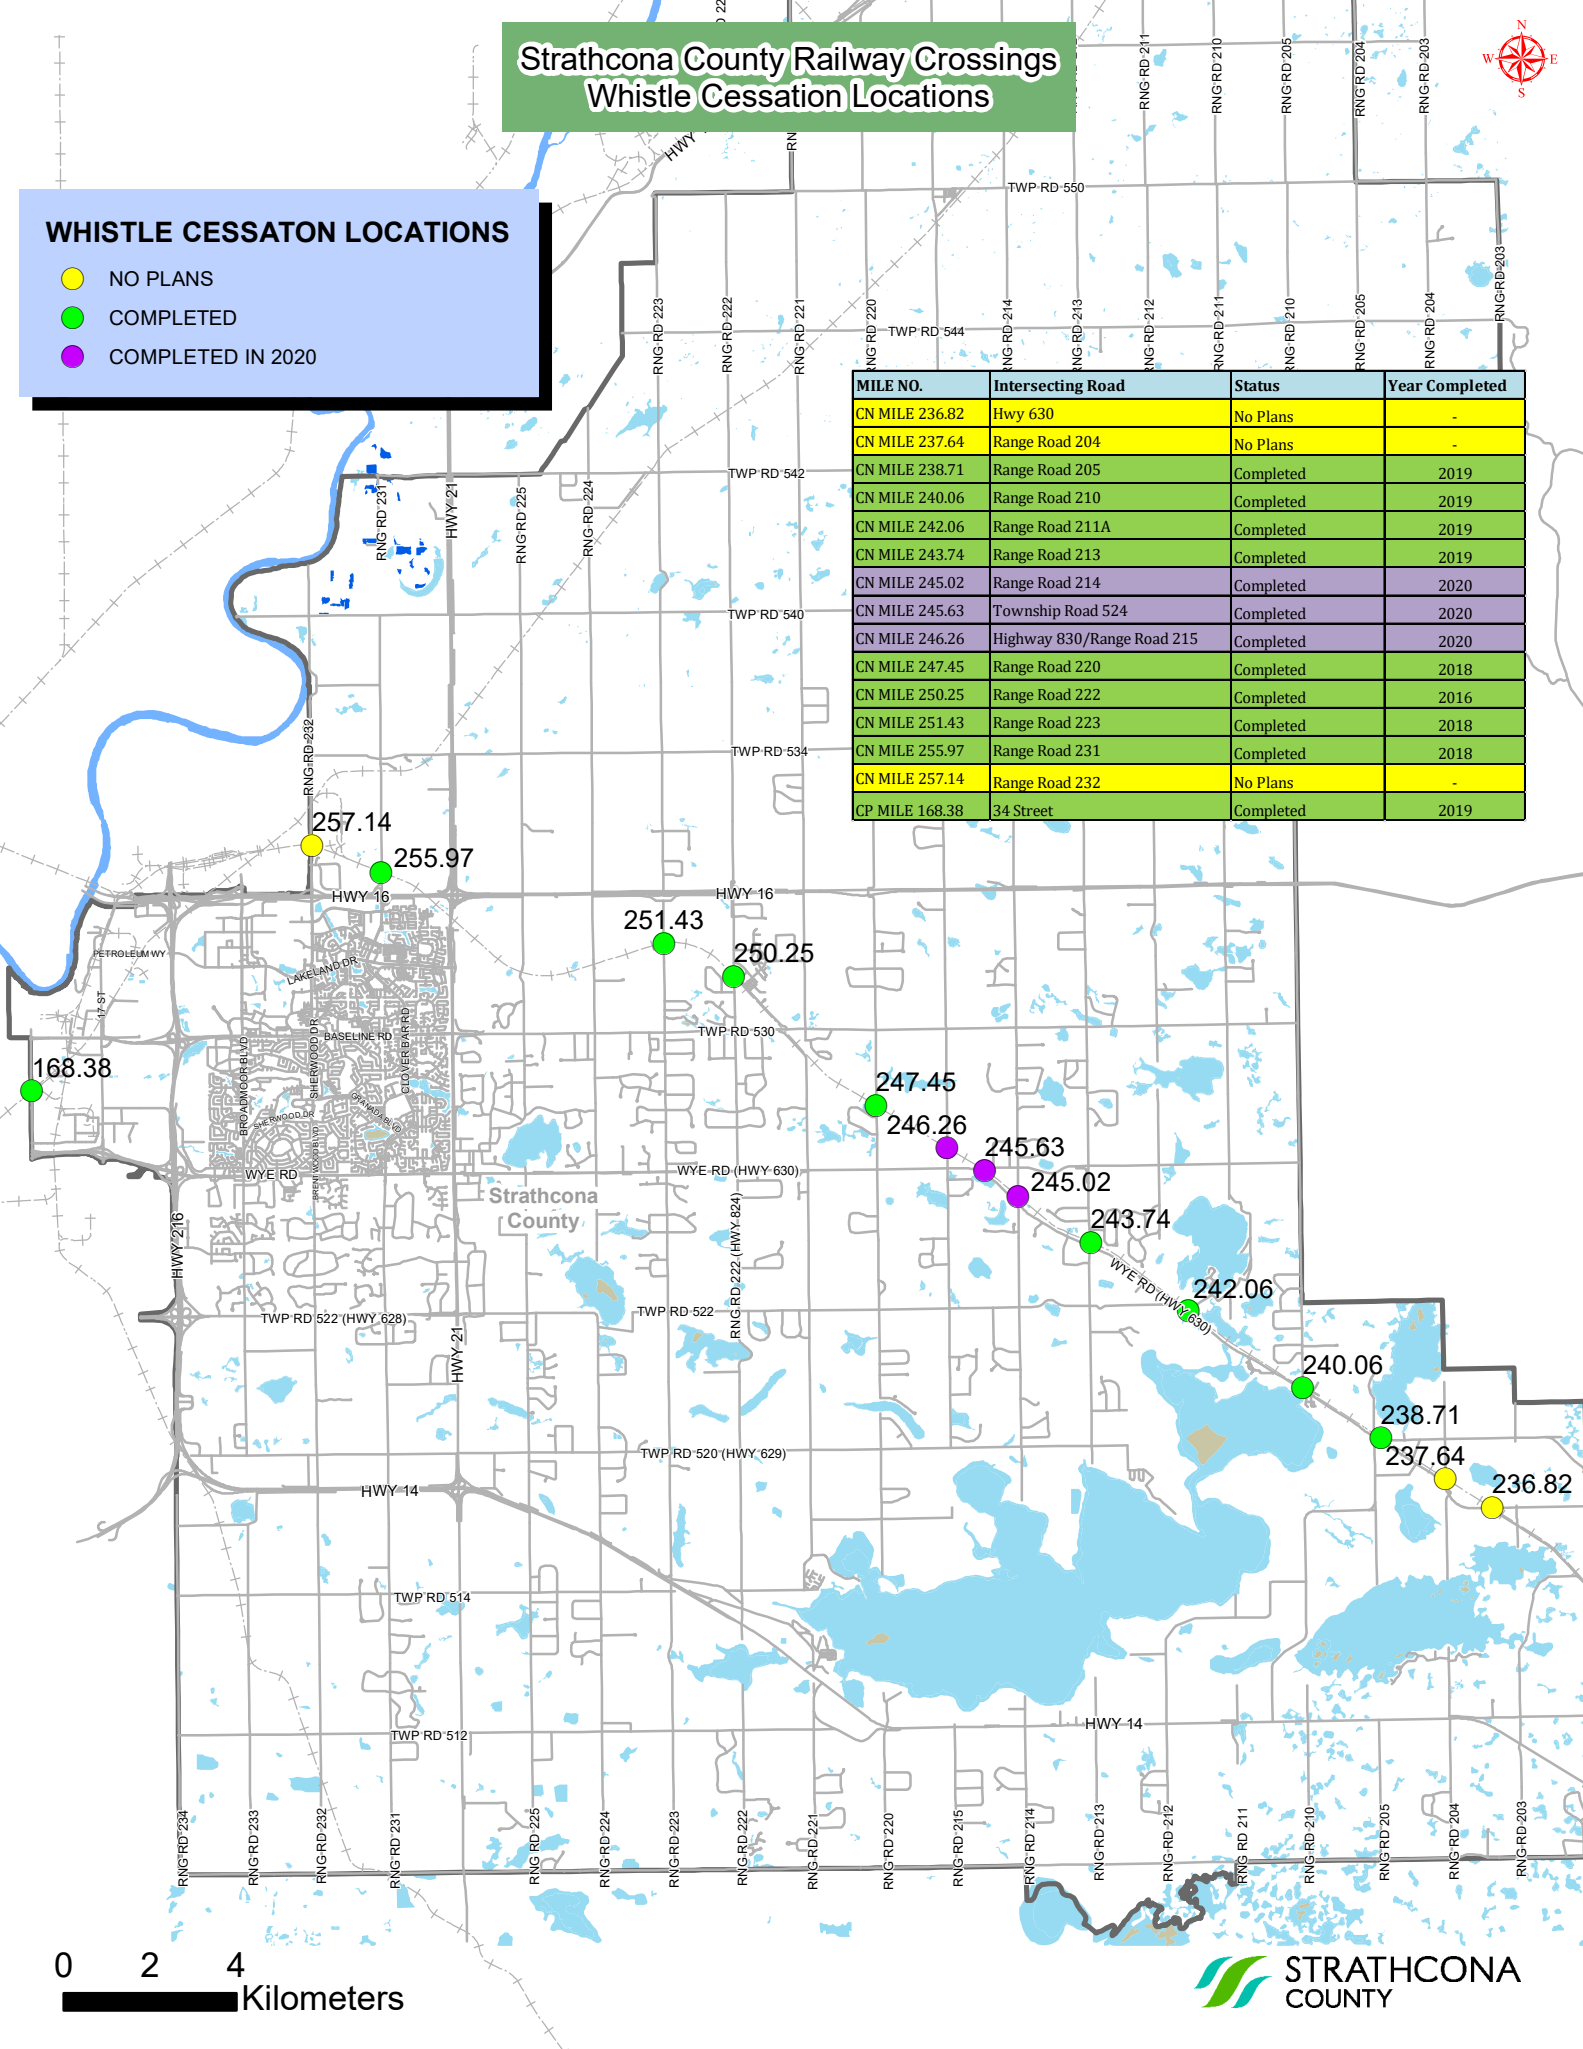

Strathcona County Railway Crossings Whistle Cessation Locations

WHISTLE CESSATON LOCATIONS

- NO PLANS
- COMPLETED
- COMPLETED IN 2020

MILE NO.	Intersecting Road	Status	Year Completed
CN MILE 236.82	Hwy 630	No Plans	-
CN MILE 237.64	Range Road 204	No Plans	-
CN MILE 238.71	Range Road 205	Completed	2019
CN MILE 240.06	Range Road 210	Completed	2019
CN MILE 242.06	Range Road 211A	Completed	2019
CN MILE 243.74	Range Road 213	Completed	2019
CN MILE 245.02	Range Road 214	Completed	2020
CN MILE 245.63	Township Road 524	Completed	2020
CN MILE 246.26	Highway 830/Range Road 215	Completed	2020
CN MILE 247.45	Range Road 220	Completed	2018
CN MILE 250.25	Range Road 222	Completed	2016
CN MILE 251.43	Range Road 223	Completed	2018
CN MILE 255.97	Range Road 231	Completed	2018
CN MILE 257.14	Range Road 232	No Plans	-
CP MILE 168.38	34 Street	Completed	2019

0 2 4 Kilometers