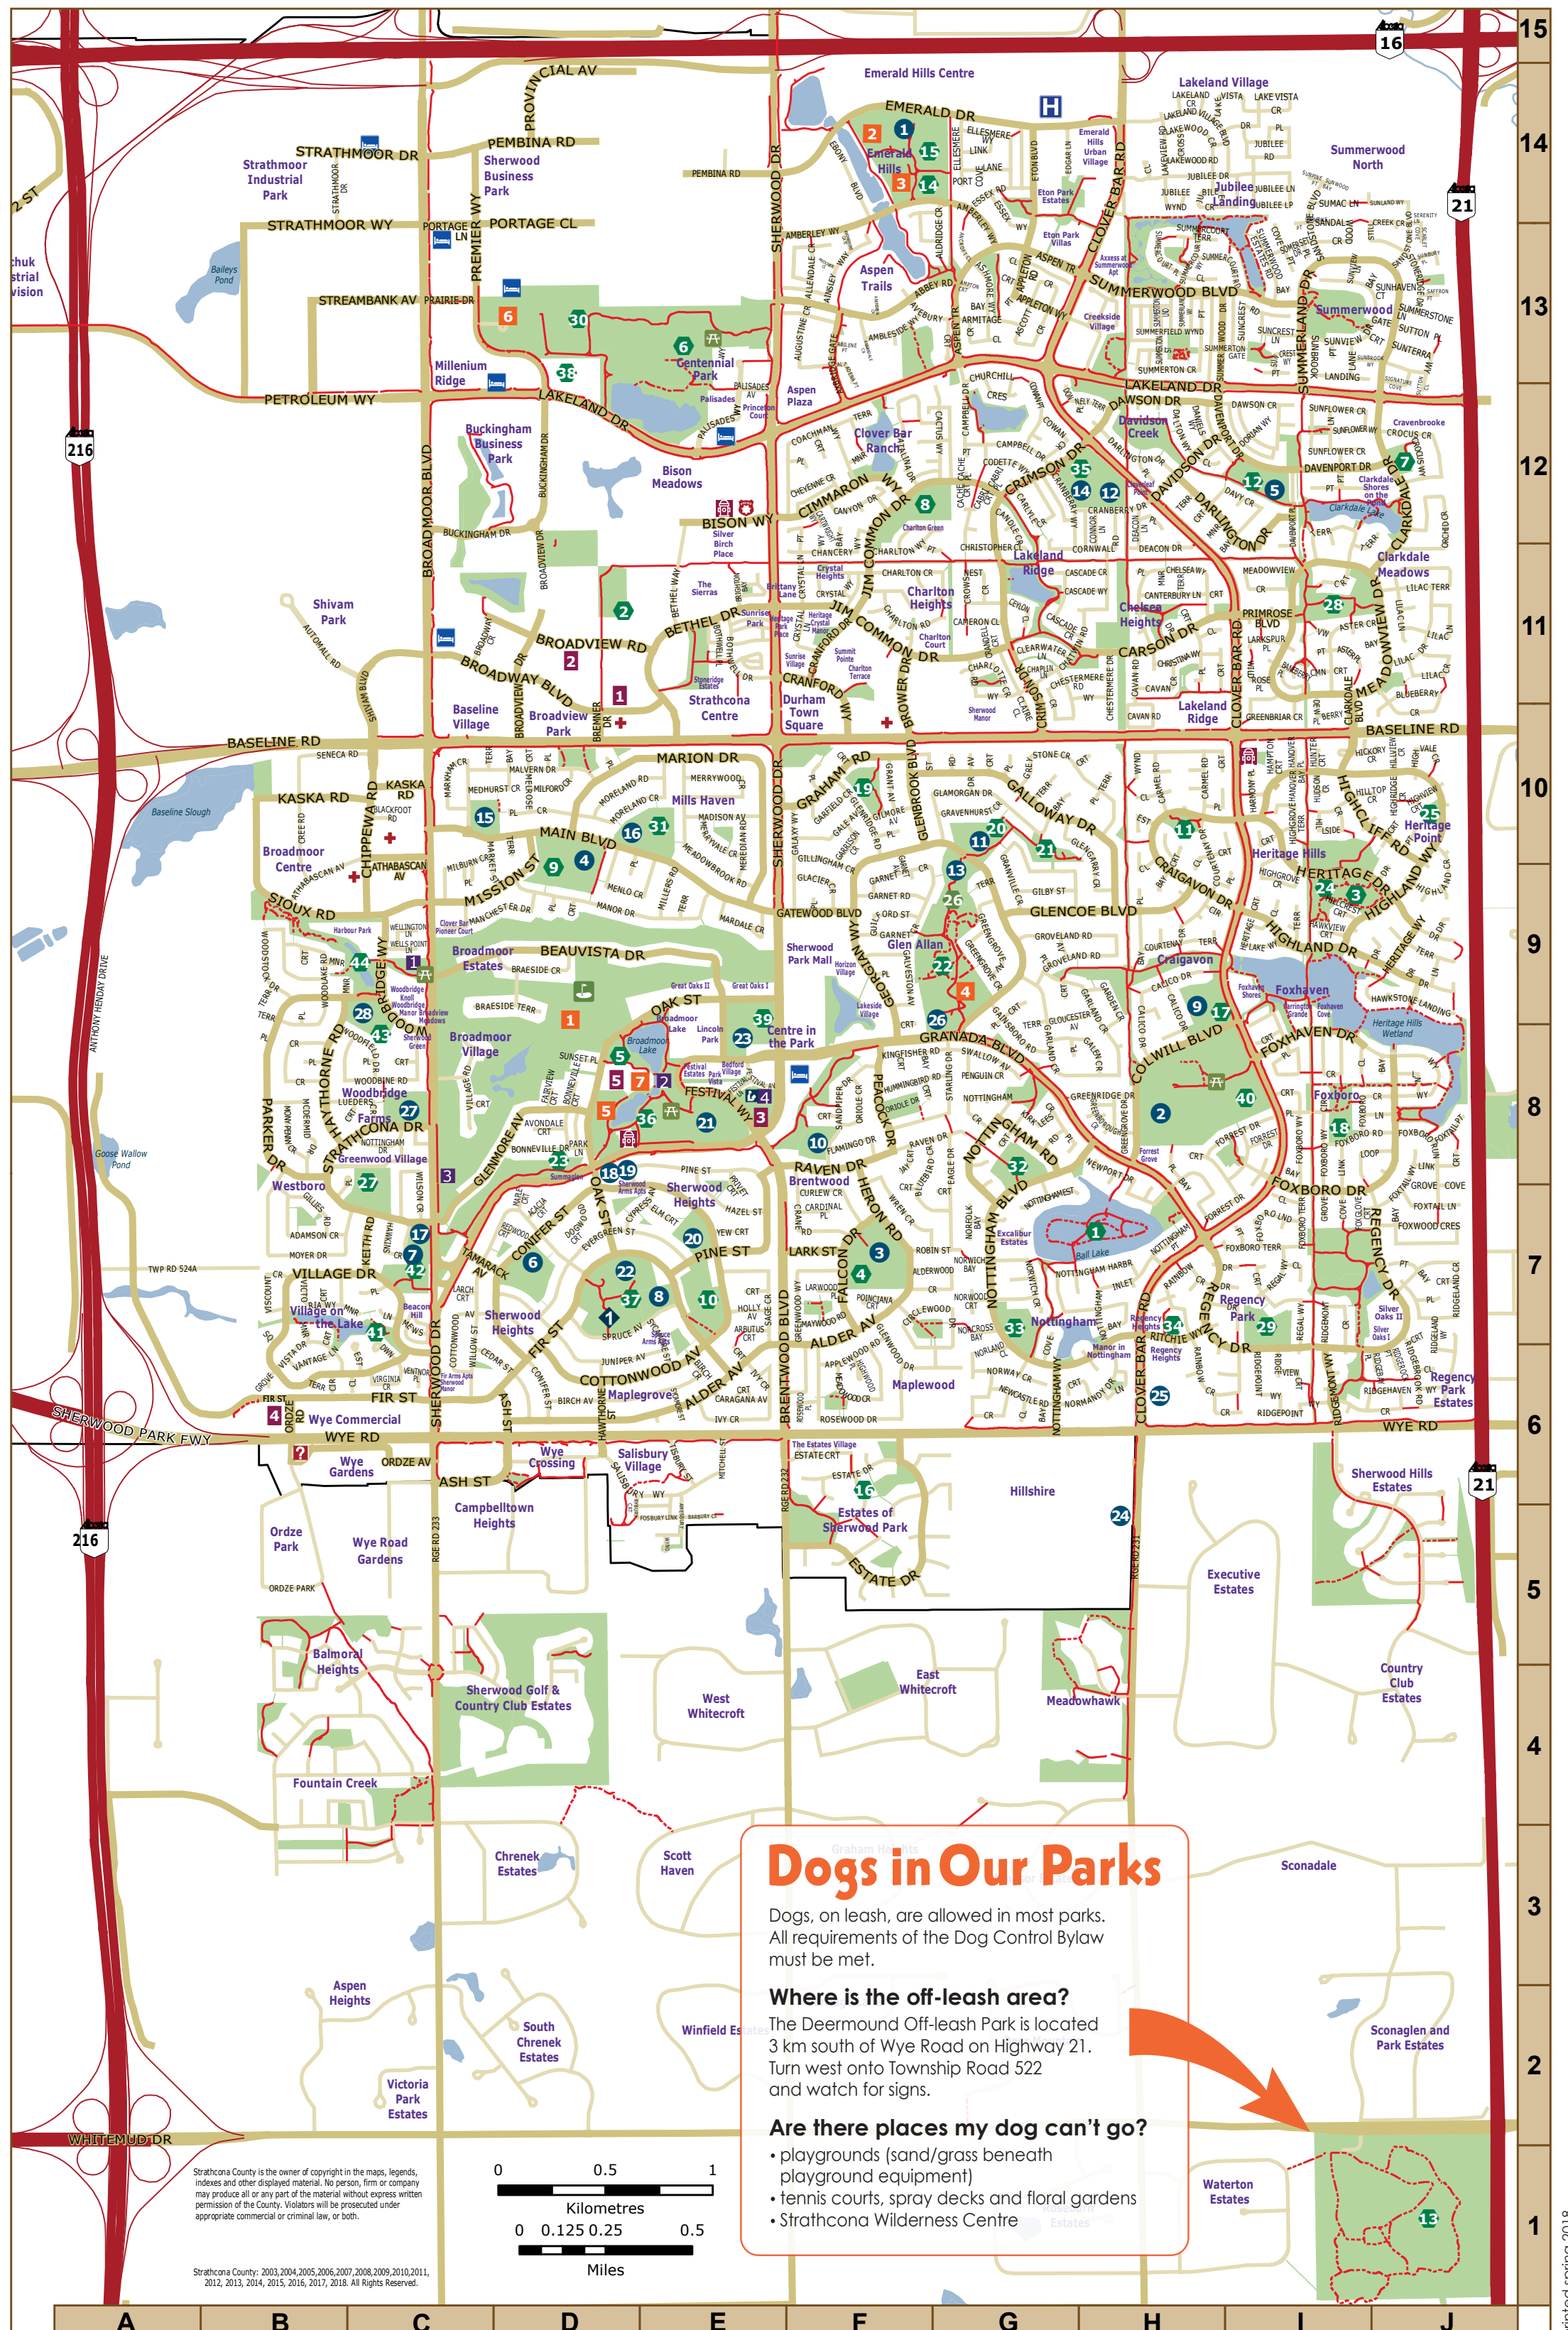

Senior Centre

1. Sherwood Park 55 Plus Club.....	D7

Hospital

1. Strathcona Community Hospital.....	G14

Dogs in Our Parks

Dogs, on leash, are allowed in most parks. All requirements of the Dog Control Bylaw must be met.

Where is the off-leash area?

The Deermound Off-leash Park is located 3 km south of Wye Road on Highway 21. Turn west onto Township Road 522 and watch for signs.

Are there places my dog can't go?

- playgrounds (sand/grass beneath playground equipment)
- tennis courts, spray decks and floral gardens
- Strathcona Wilderness Centre