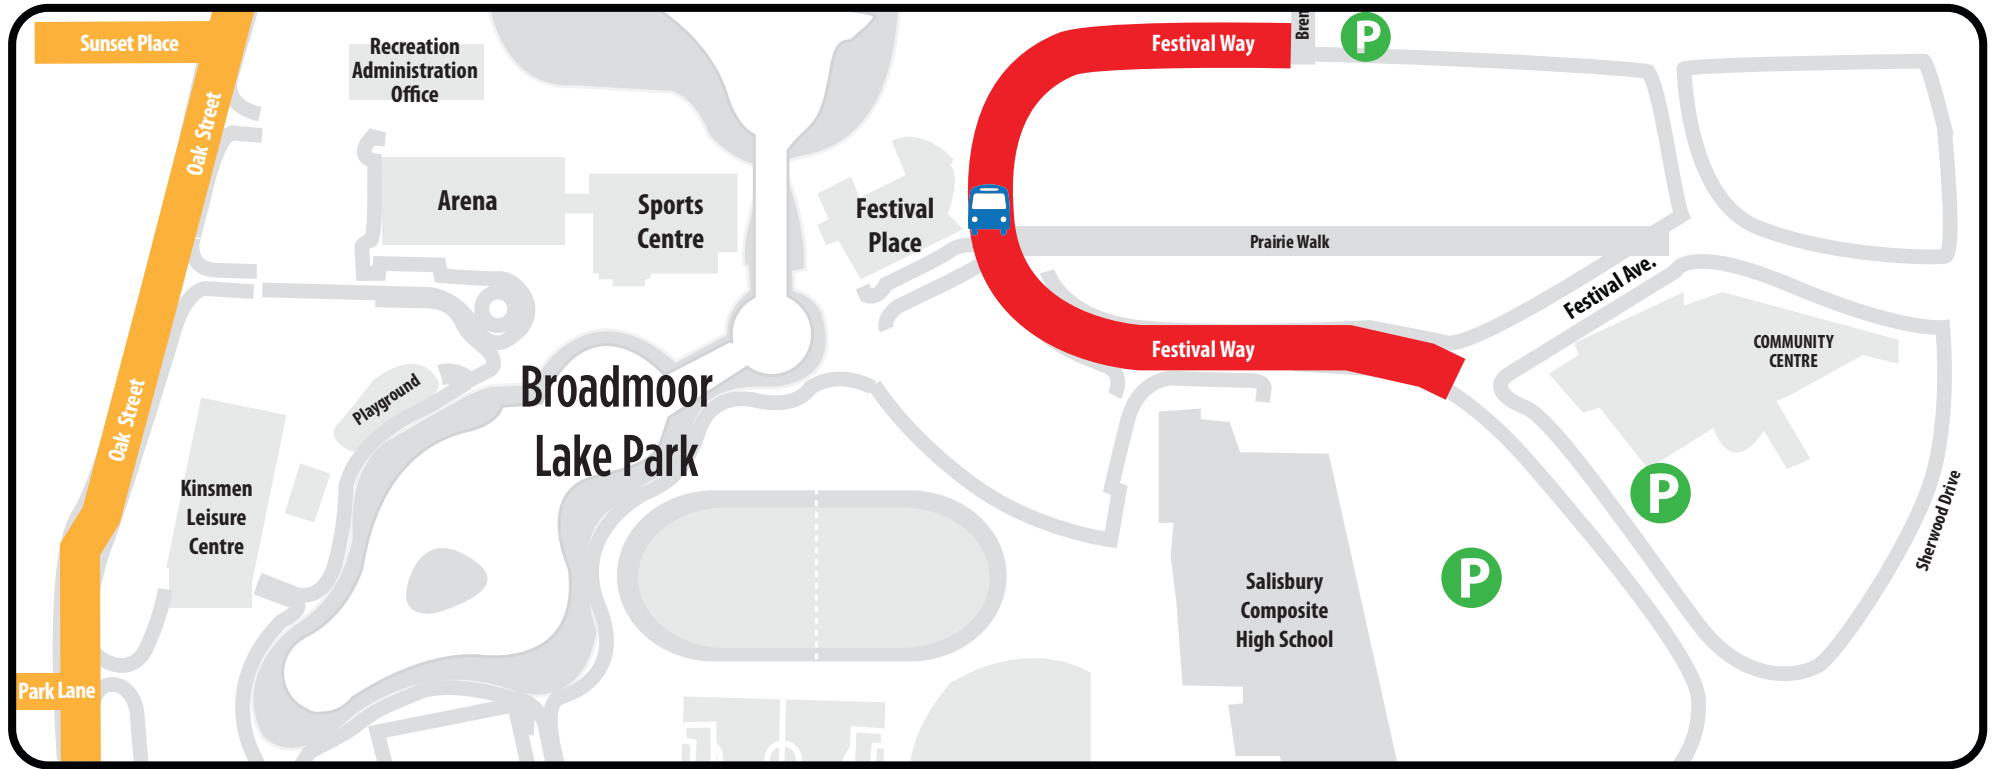

# NEW YEAR'S EVE ROAD MAP

Dec 31 | 3 p.m. - 8:30 p.m.

- Bethel Transit Terminal to Broadmoor Lake Park starts at 3:30 p.m. and runs every 15 minutes.
- Broadmoor Lake Park to Bethel Transit Terminal starts at 3:45 p.m. and departs in front of Festival Place. This shuttle runs every half hour. Last shuttle departs Festival Place at 8:45 p.m.
- The bus stop is directly outside of the Festival Place front doors.

 Road Closed

 Resident Parking Only

 Free Park 'n Ride

 Free Parking