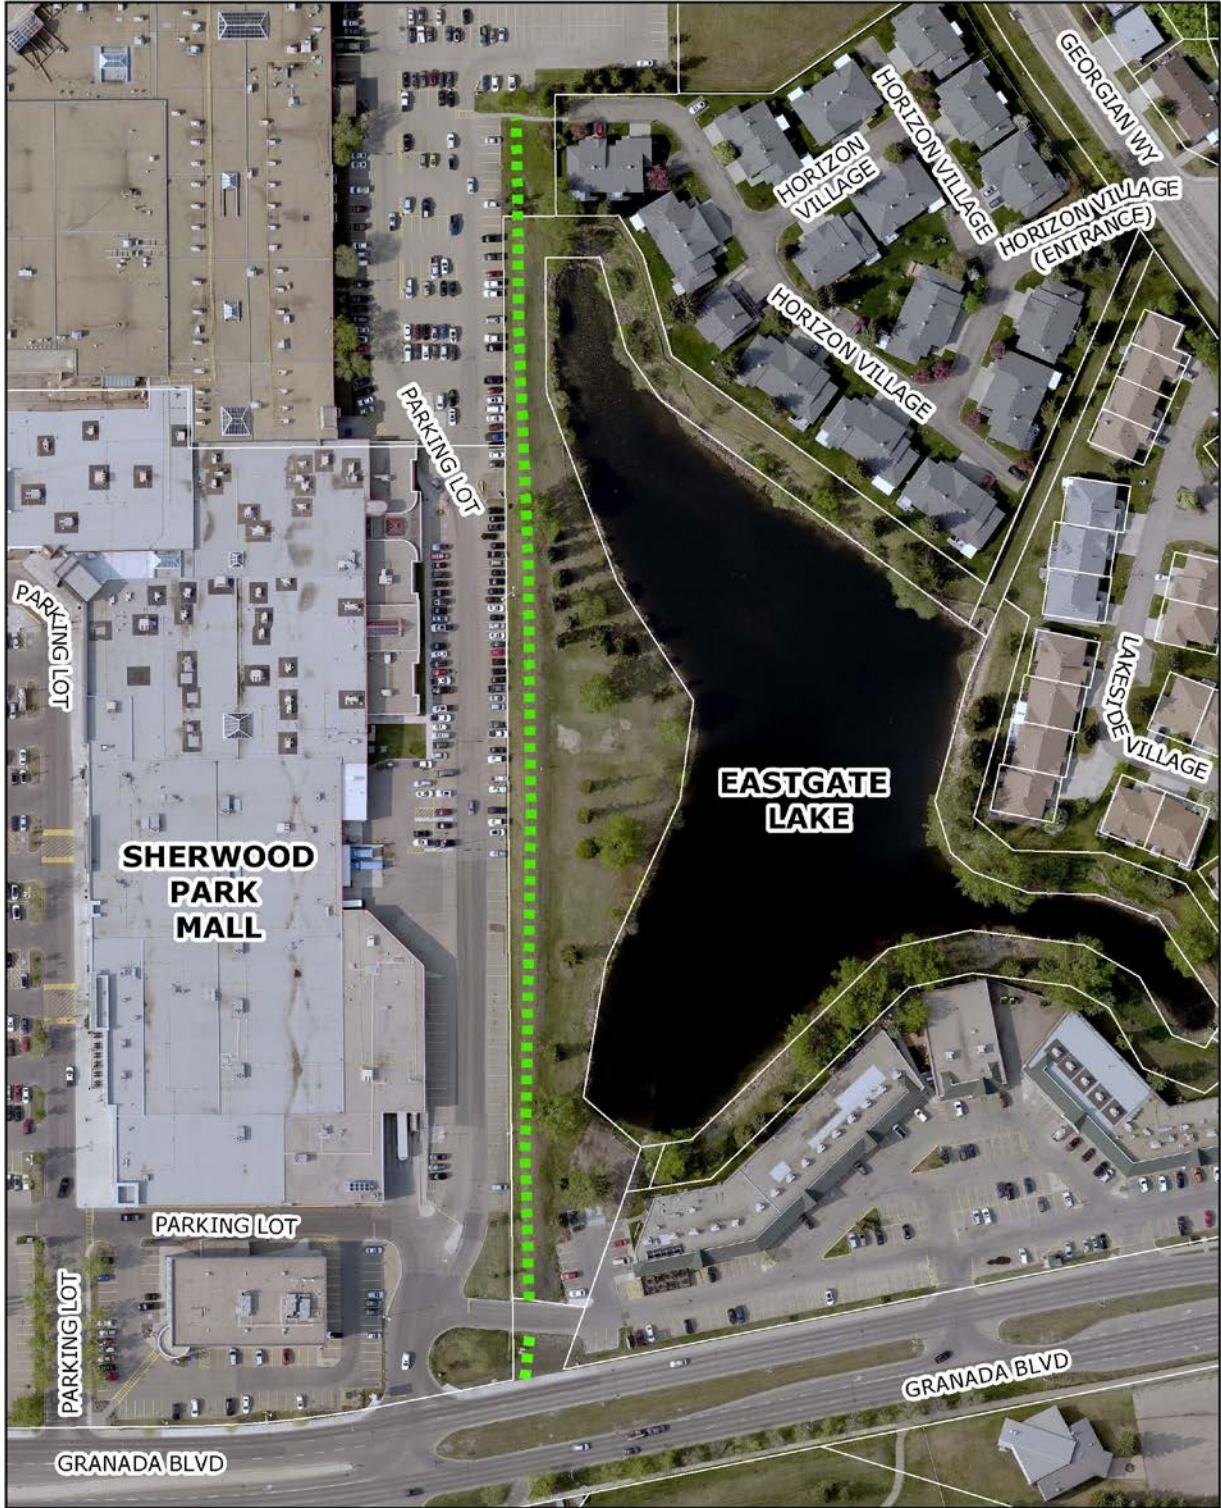

PROJECT LIMITS MAP

Eastgate Lake Park Trail Alignment

Date: July 10, 2020
Scale: N.T.S.