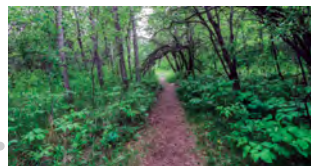

Explore nine popular cycling routes featured in the County's recreational cycling map! www.strathcona.ca/cyclingmap