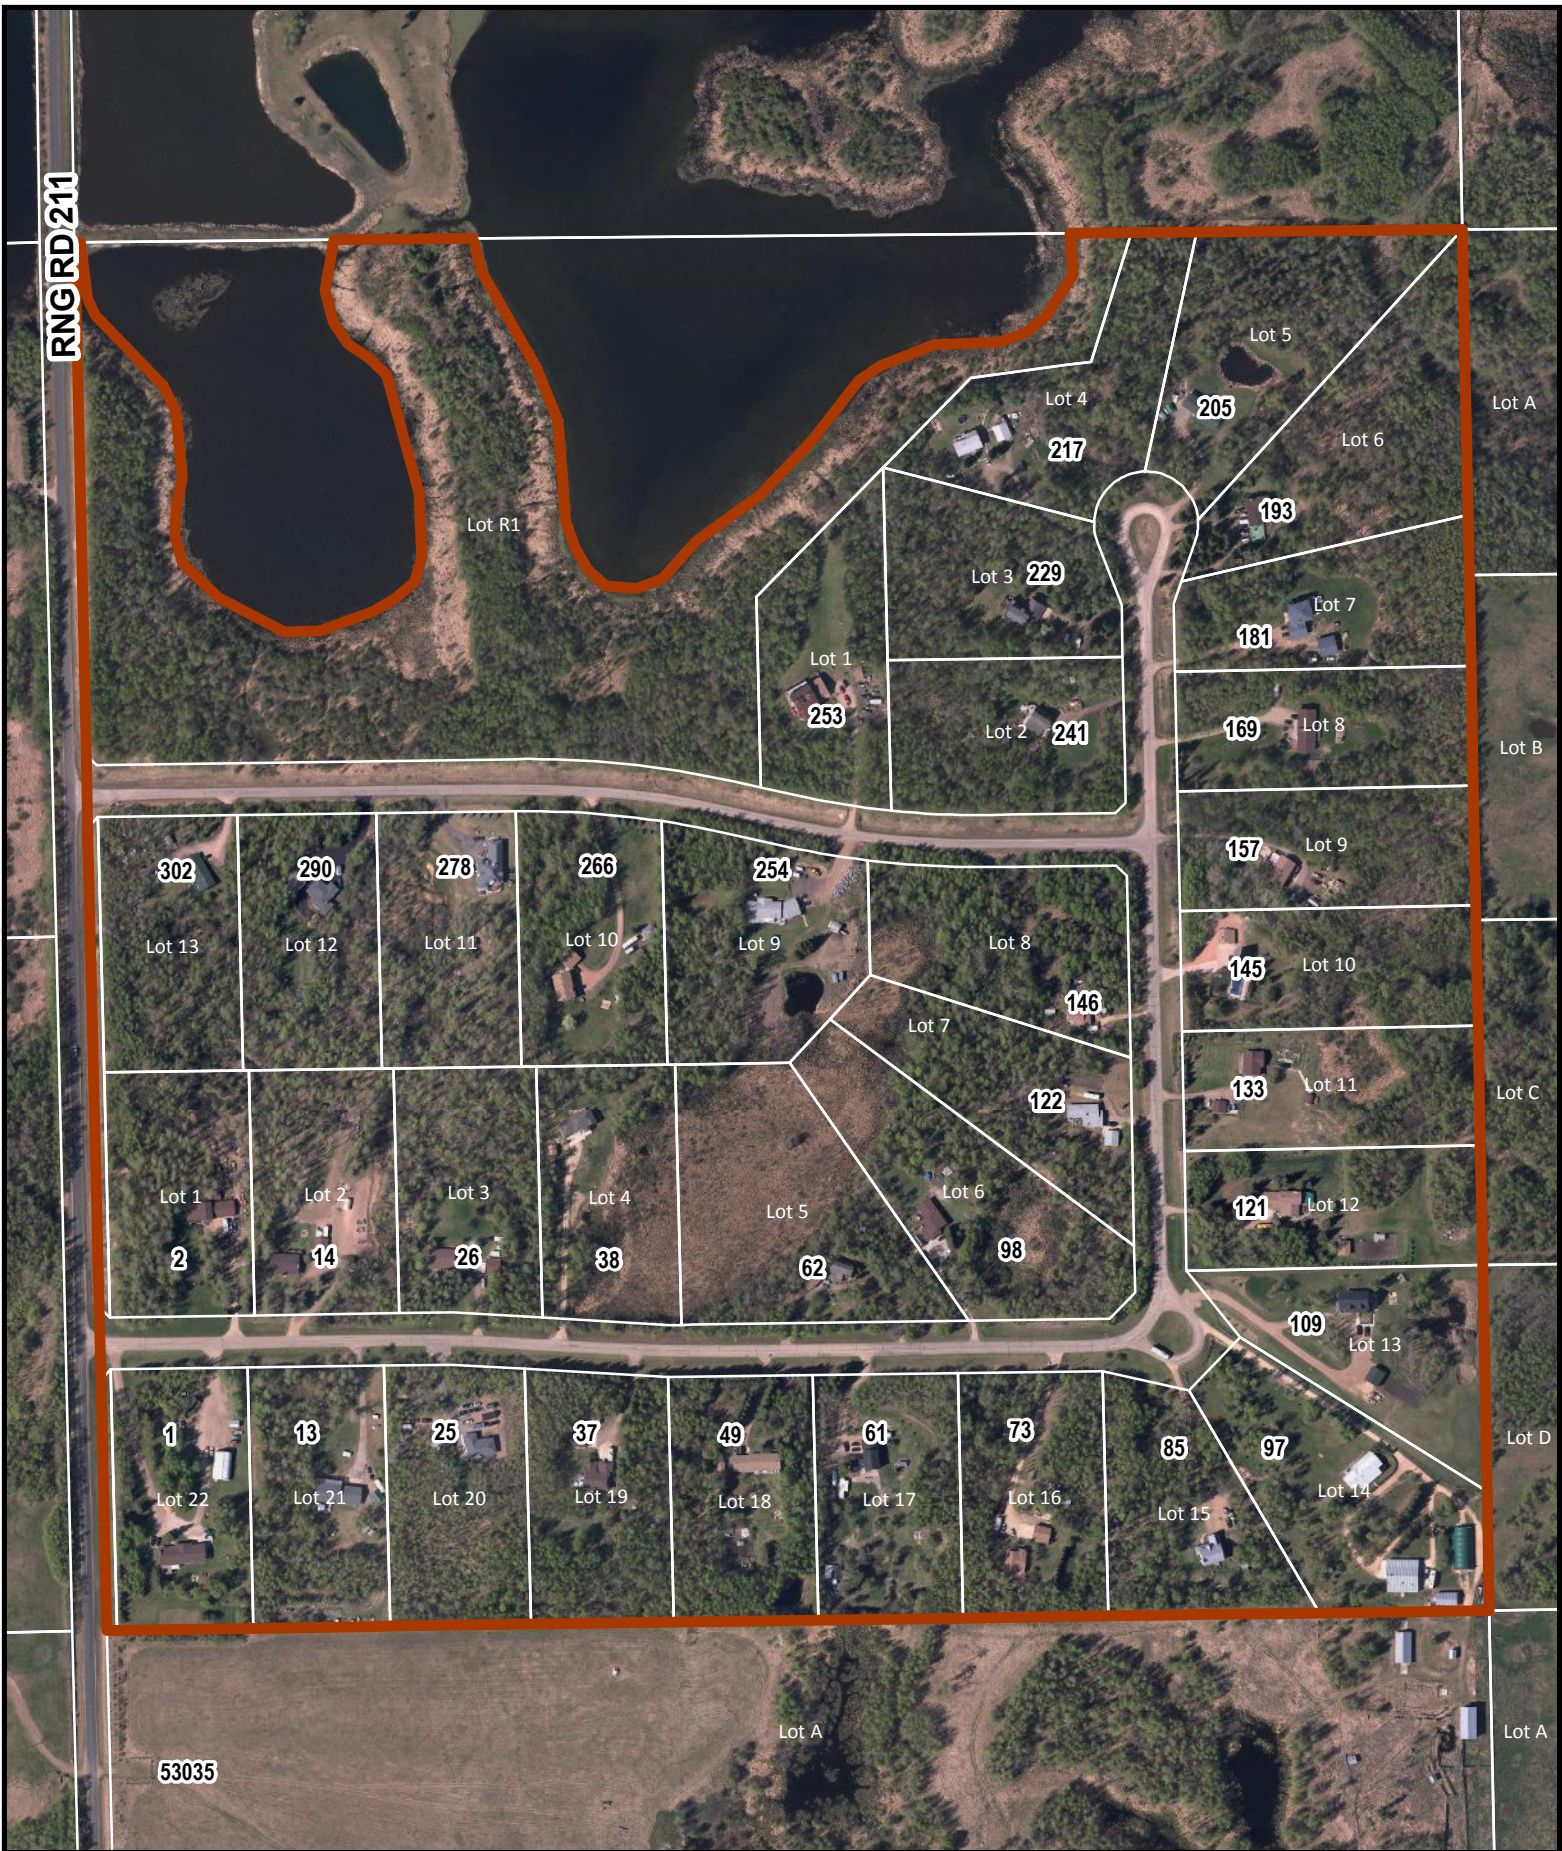

RNG RD 211

LEGEND	
	CIVIC ADDRESS
	LOT NUMBER
	PARCEL
	ADDRESS BOUNDARY

Strathcona County Rural Subdivision Address Map
Woodville Estates
53051 Range Road 211

DISCLAIMER: ALL DATA IS PROVIDED FOR CONVENIENCE ONLY AND THE RECIPIENT ACCEPTS FULL RESPONSIBILITY FOR VERIFYING THE ACCURACY AND COMPLETENESS OF THIS DATA. THE RECIPIENT RELEASES STRATHCONA COUNTY, ITS OFFICERS, EMPLOYEES, CONSULTANTS AND AGENTS FROM ANY AND ALL CLAIMS ARISING IN ANY WAY FROM THE CONTENT OF THE PROVISION OF THE DATA. ALL INFORMATION IS SUBJECT TO CHANGE WITHOUT NOTICE.