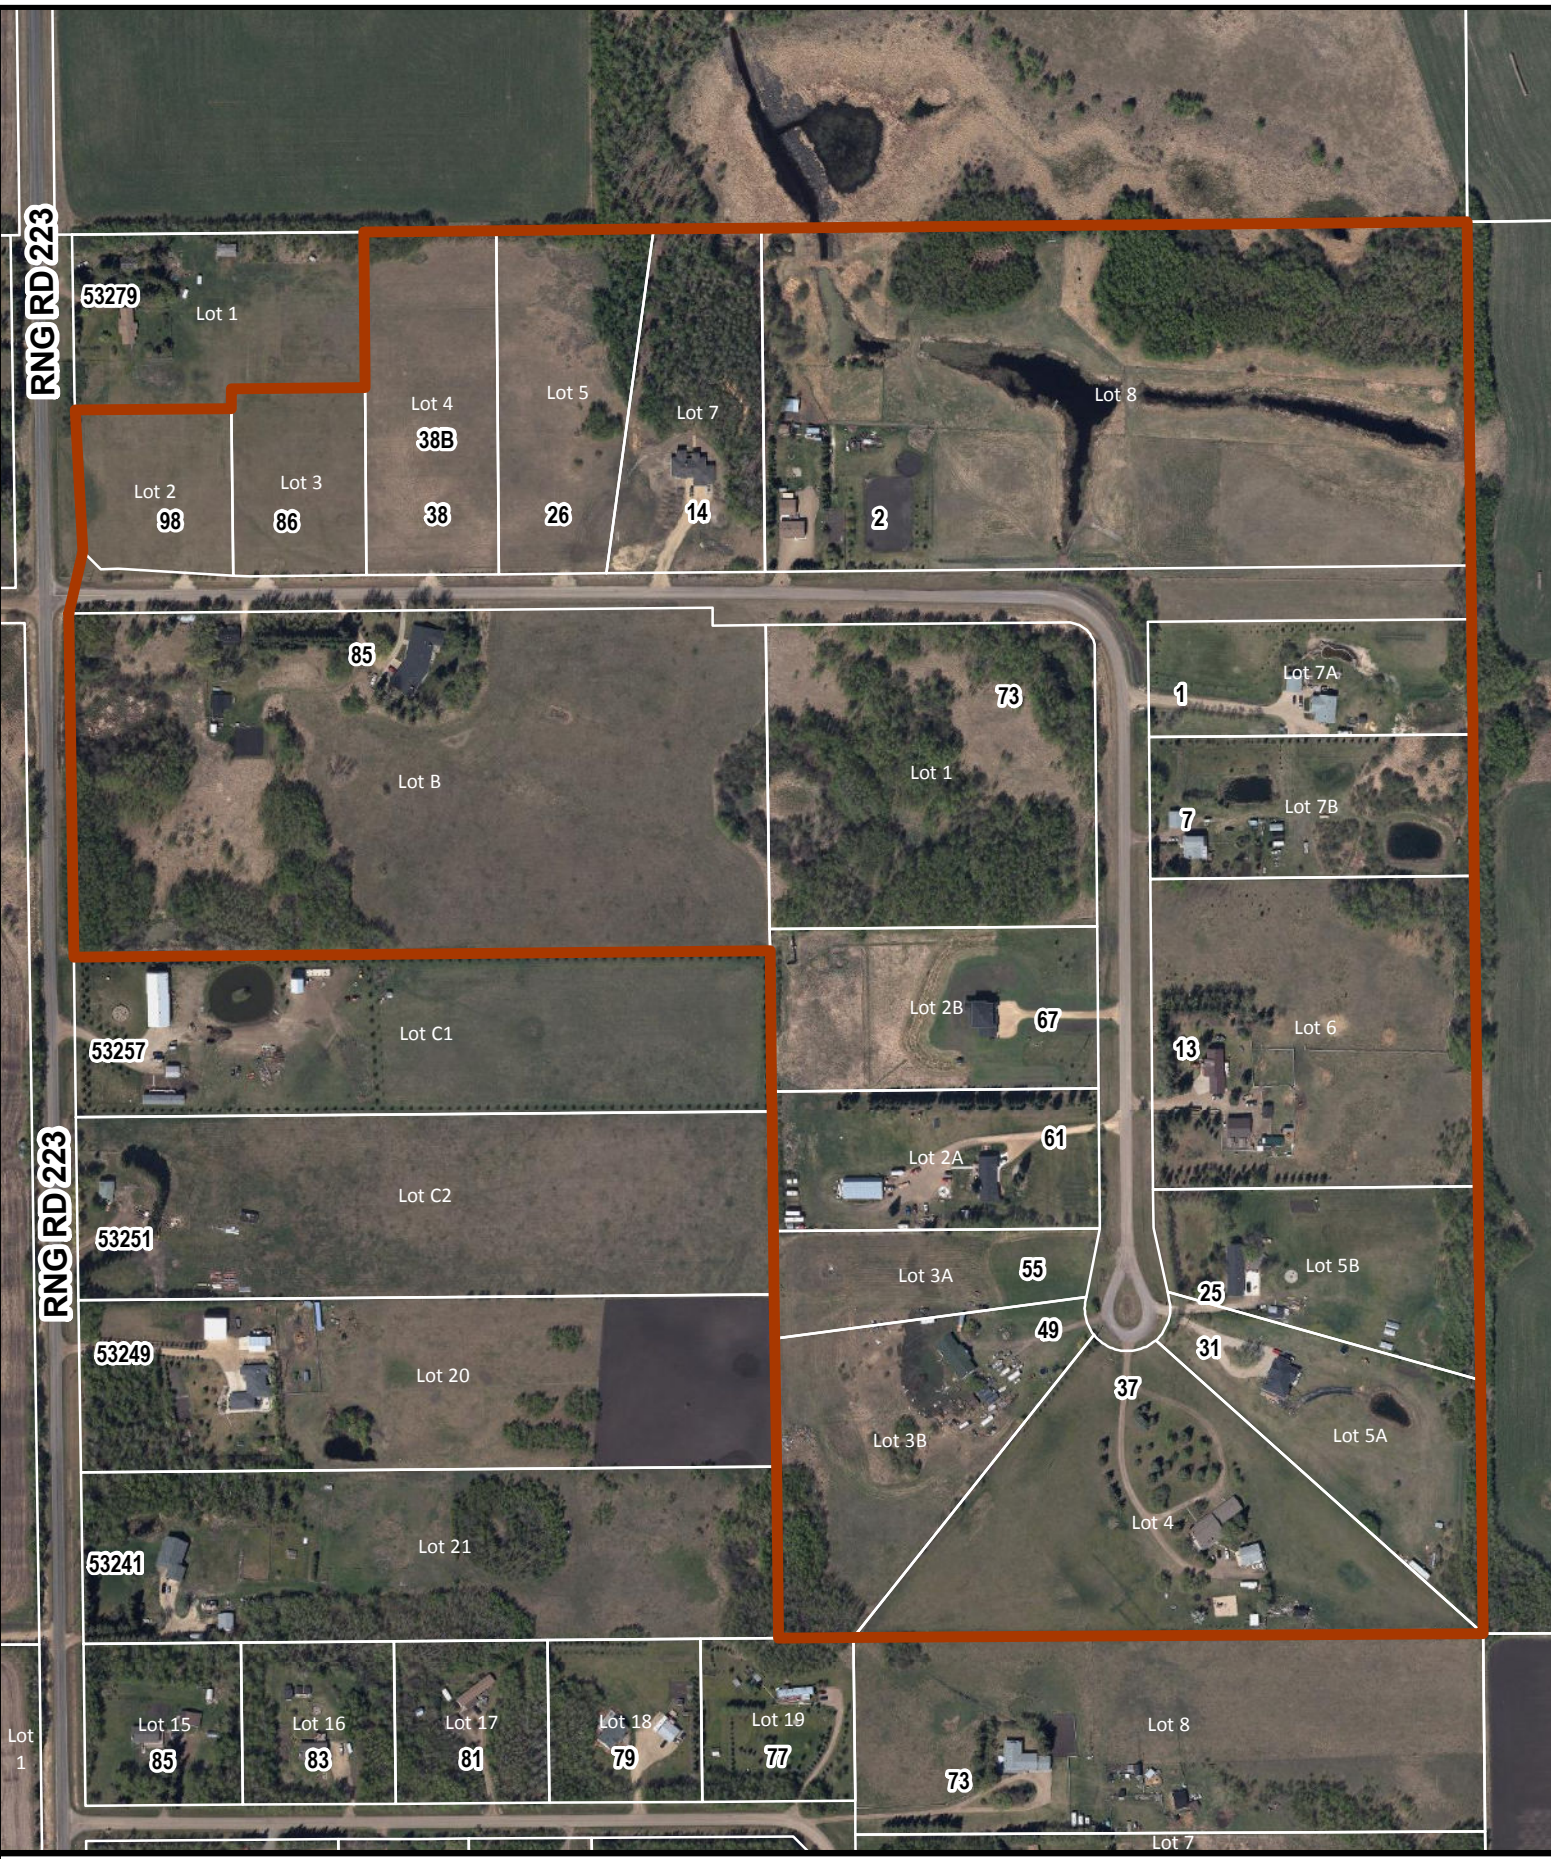

RNG RD 223

RNG RD 223

Strathcona County Rural Subdivision Address Map

Queensdale Place (North)

53271 Range Road 223

LEGEND	
25	CIVIC ADDRESS
25	LOT NUMBER
	PARCEL
	ADDRESS BOUNDARY

 STRATHCONA COUNTY

DISCLAIMER: ALL DATA IS PROVIDED FOR CONVENIENCE ONLY AND THE RECIPIENT ACCEPTS FULL RESPONSIBILITY FOR VERIFYING THE ACCURACY AND COMPLETENESS OF THIS DATA. THE RECIPIENT RELEASES STRATHCONA COUNTY, ITS OFFICERS, EMPLOYEES, CONSULTANTS AND AGENTS FROM ANY AND ALL CLAIMS ARISING IN ANY WAY FROM THE CONTENT OF THE PROVISION OF THE DATA. ALL INFORMATION IS SUBJECT TO CHANGE WITHOUT NOTICE.