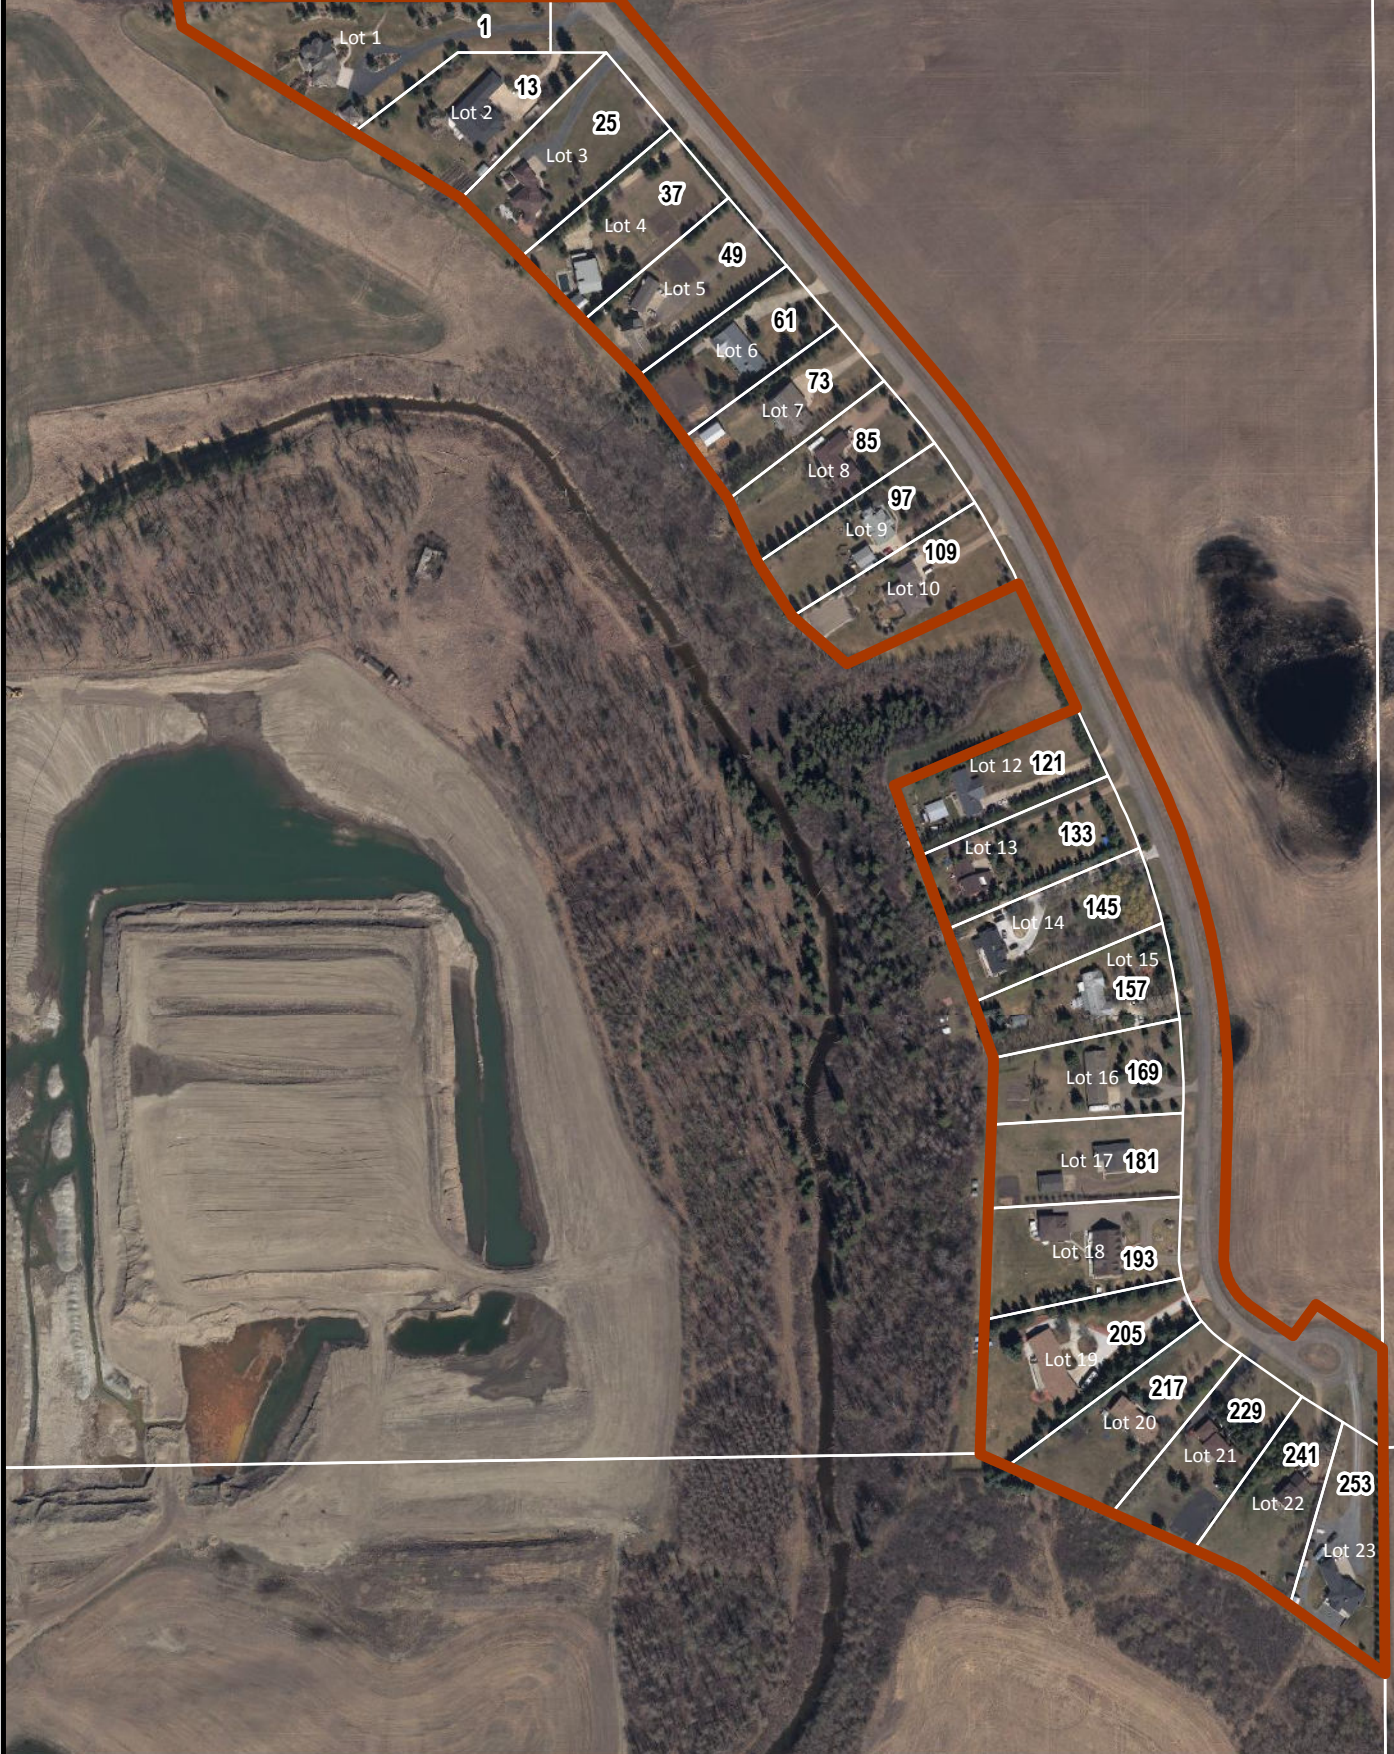

TWP RD 543

LEGEND	
25	CIVIC ADDRESS
25	LOT NUMBER
	PARCEL
	ADDRESS BOUNDARY

Strathcona County Rural Subdivision Address Map

Pointe Aux Pins Estates
23061 Township Road 543

10/2017

DISCLAIMER: ALL DATA IS PROVIDED FOR CONVENIENCE ONLY AND THE RECIPIENT ACCEPTS FULL RESPONSIBILITY FOR VERIFYING THE ACCURACY AND COMPLETENESS OF THIS DATA. THE RECIPIENT RELEASES STRATHCONA COUNTY, ITS OFFICERS, EMPLOYEES, CONSULTANTS AND AGENTS FROM ANY AND ALL CLAIMS ARISING IN ANY WAY FROM THE PROVISION OF THE DATA. ALL INFORMATION IS SUBJECT TO CHANGE WITHOUT NOTICE.