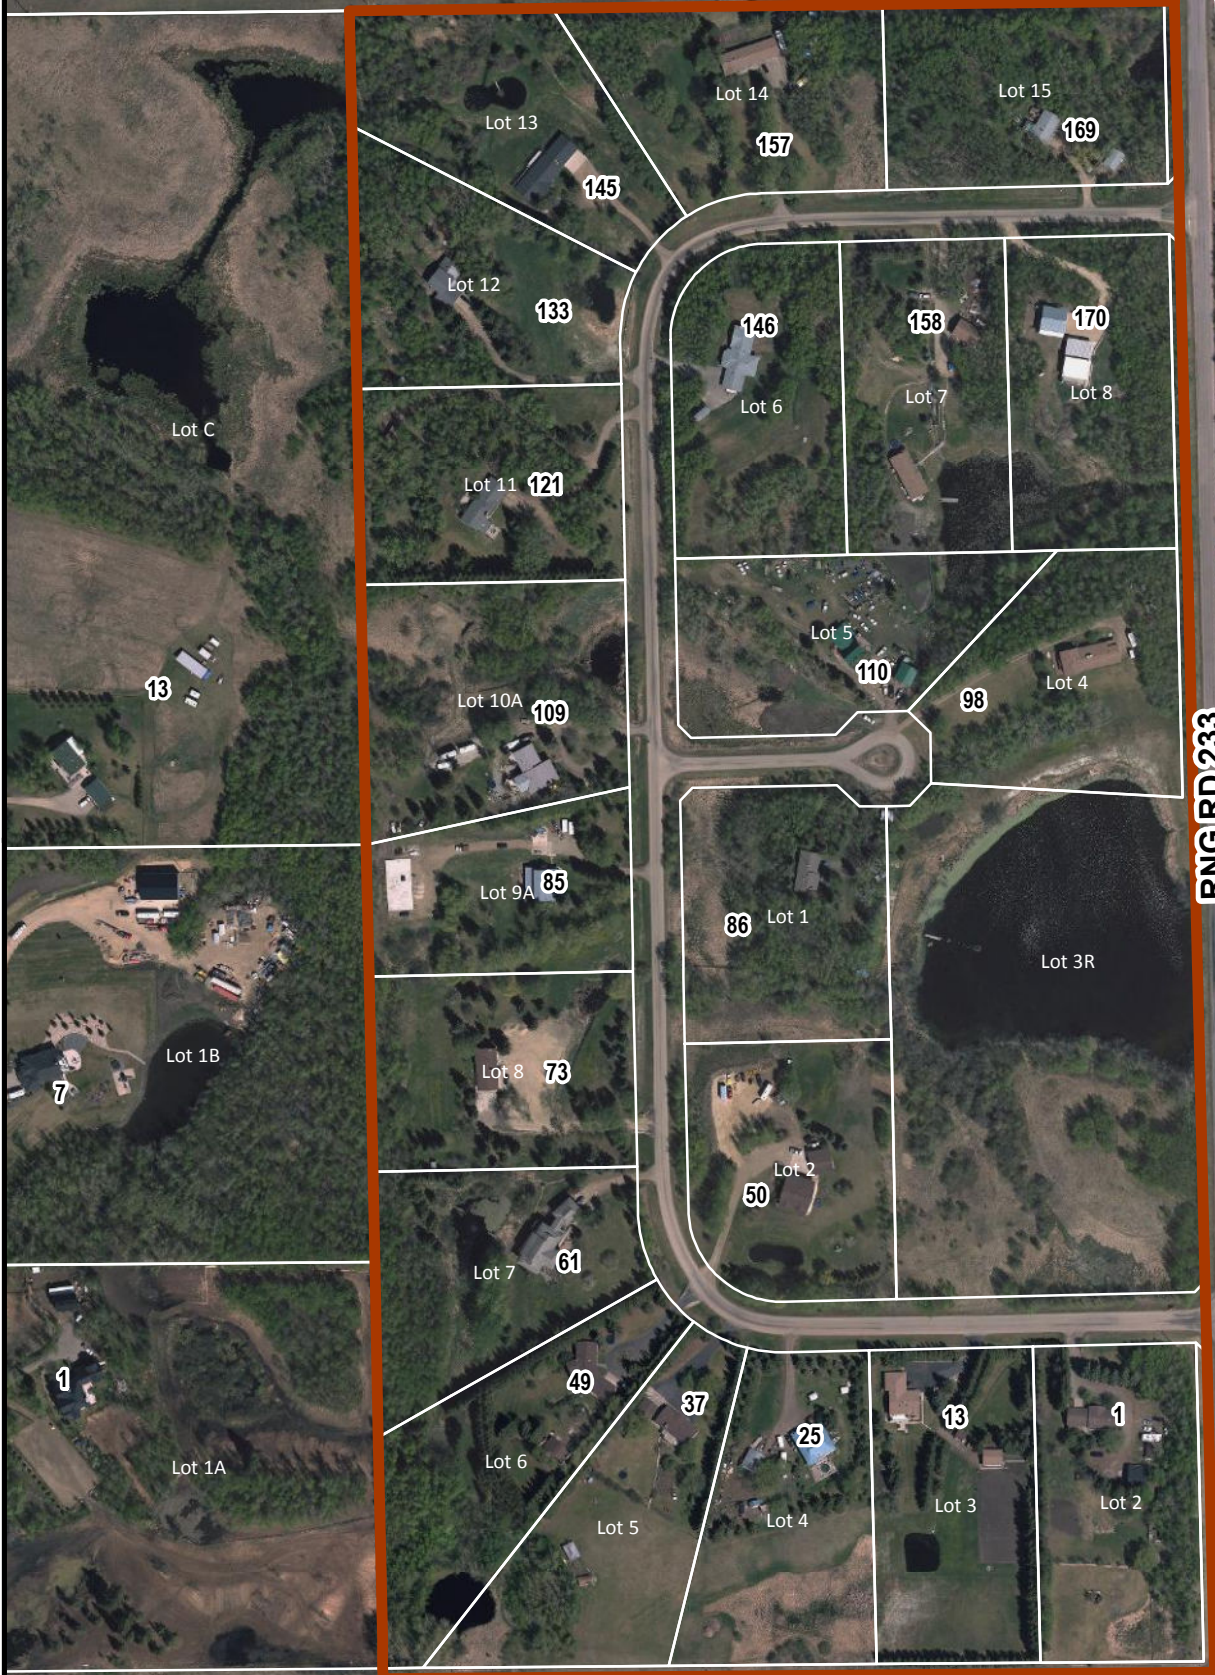

Lot 52

Lot 52

Lot 52

Lot 52

RNG RD 233

TWP RD 520

Lot 3

Lot 2

Lot 1

Lot 1

LEGEND	
25	CIVIC ADDRESS
25	LOT NUMBER
	PARCEL
	ADDRESS BOUNDARY

Strathcona County Rural Subdivision Address Map

Lynley Ridge

52010 Range Road 233

DISCLAIMER: ALL DATA IS PROVIDED FOR CONVENIENCE ONLY AND THE RECIPIENT ACCEPTS FULL RESPONSIBILITY FOR VERIFYING THE ACCURACY AND COMPLETENESS OF THIS DATA. THE RECIPIENT RELEASES STRATHCONA COUNTY, ITS OFFICERS, EMPLOYEES, CONSULTANTS AND AGENTS FROM ANY AND ALL CLAIMS ARISING IN ANY WAY FROM THE CONTENT OF THE PROVISION OF THE DATA. ALL INFORMATION IS SUBJECT TO CHANGE WITHOUT NOTICE.