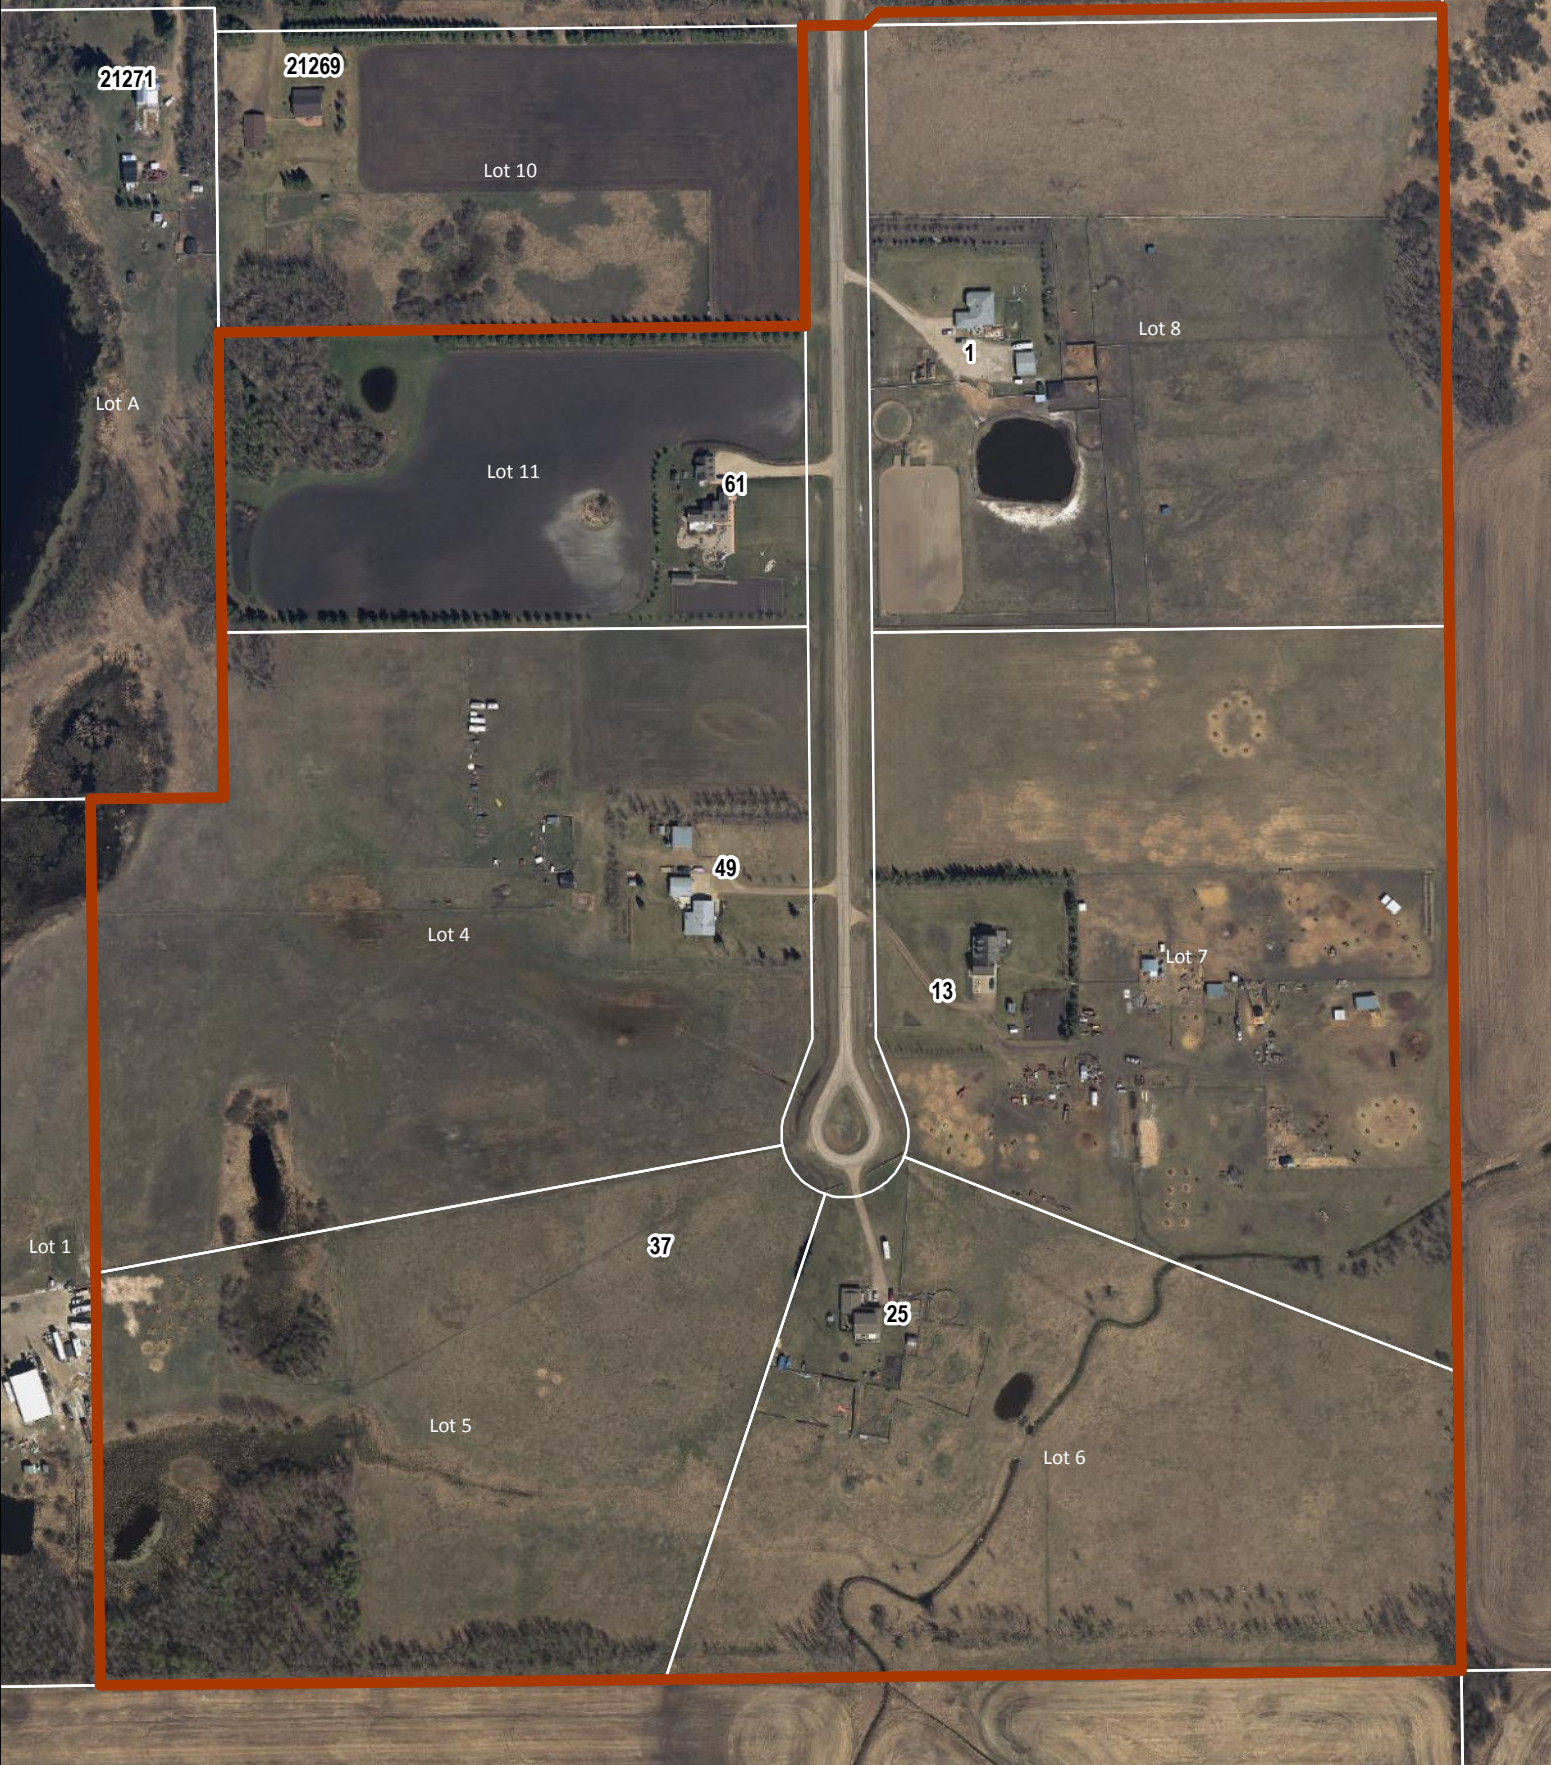

TWP RD 544

LEGEND	
25	CIVIC ADDRESS
25	LOT NUMBER
	PARCEL
	ADDRESS BOUNDARY

Strathcona County Rural Subdivision Address Map

Cranston Place
21255 Township Road 544

10/2017

DISCLAIMER: ALL DATA IS PROVIDED FOR CONVENIENCE ONLY AND THE RECIPIENT ACCEPTS FULL RESPONSIBILITY FOR VERIFYING THE ACCURACY AND COMPLETENESS OF THIS DATA. THE RECIPIENT RELEASES STRATHCONA COUNTY, ITS OFFICERS, EMPLOYEES, CONSULTANTS AND AGENTS FROM ANY AND ALL CLAIMS ARISING IN ANY WAY FROM THE CONTENT OF THE PROVISION OF THE DATA. ALL INFORMATION IS SUBJECT TO CHANGE WITHOUT NOTICE.