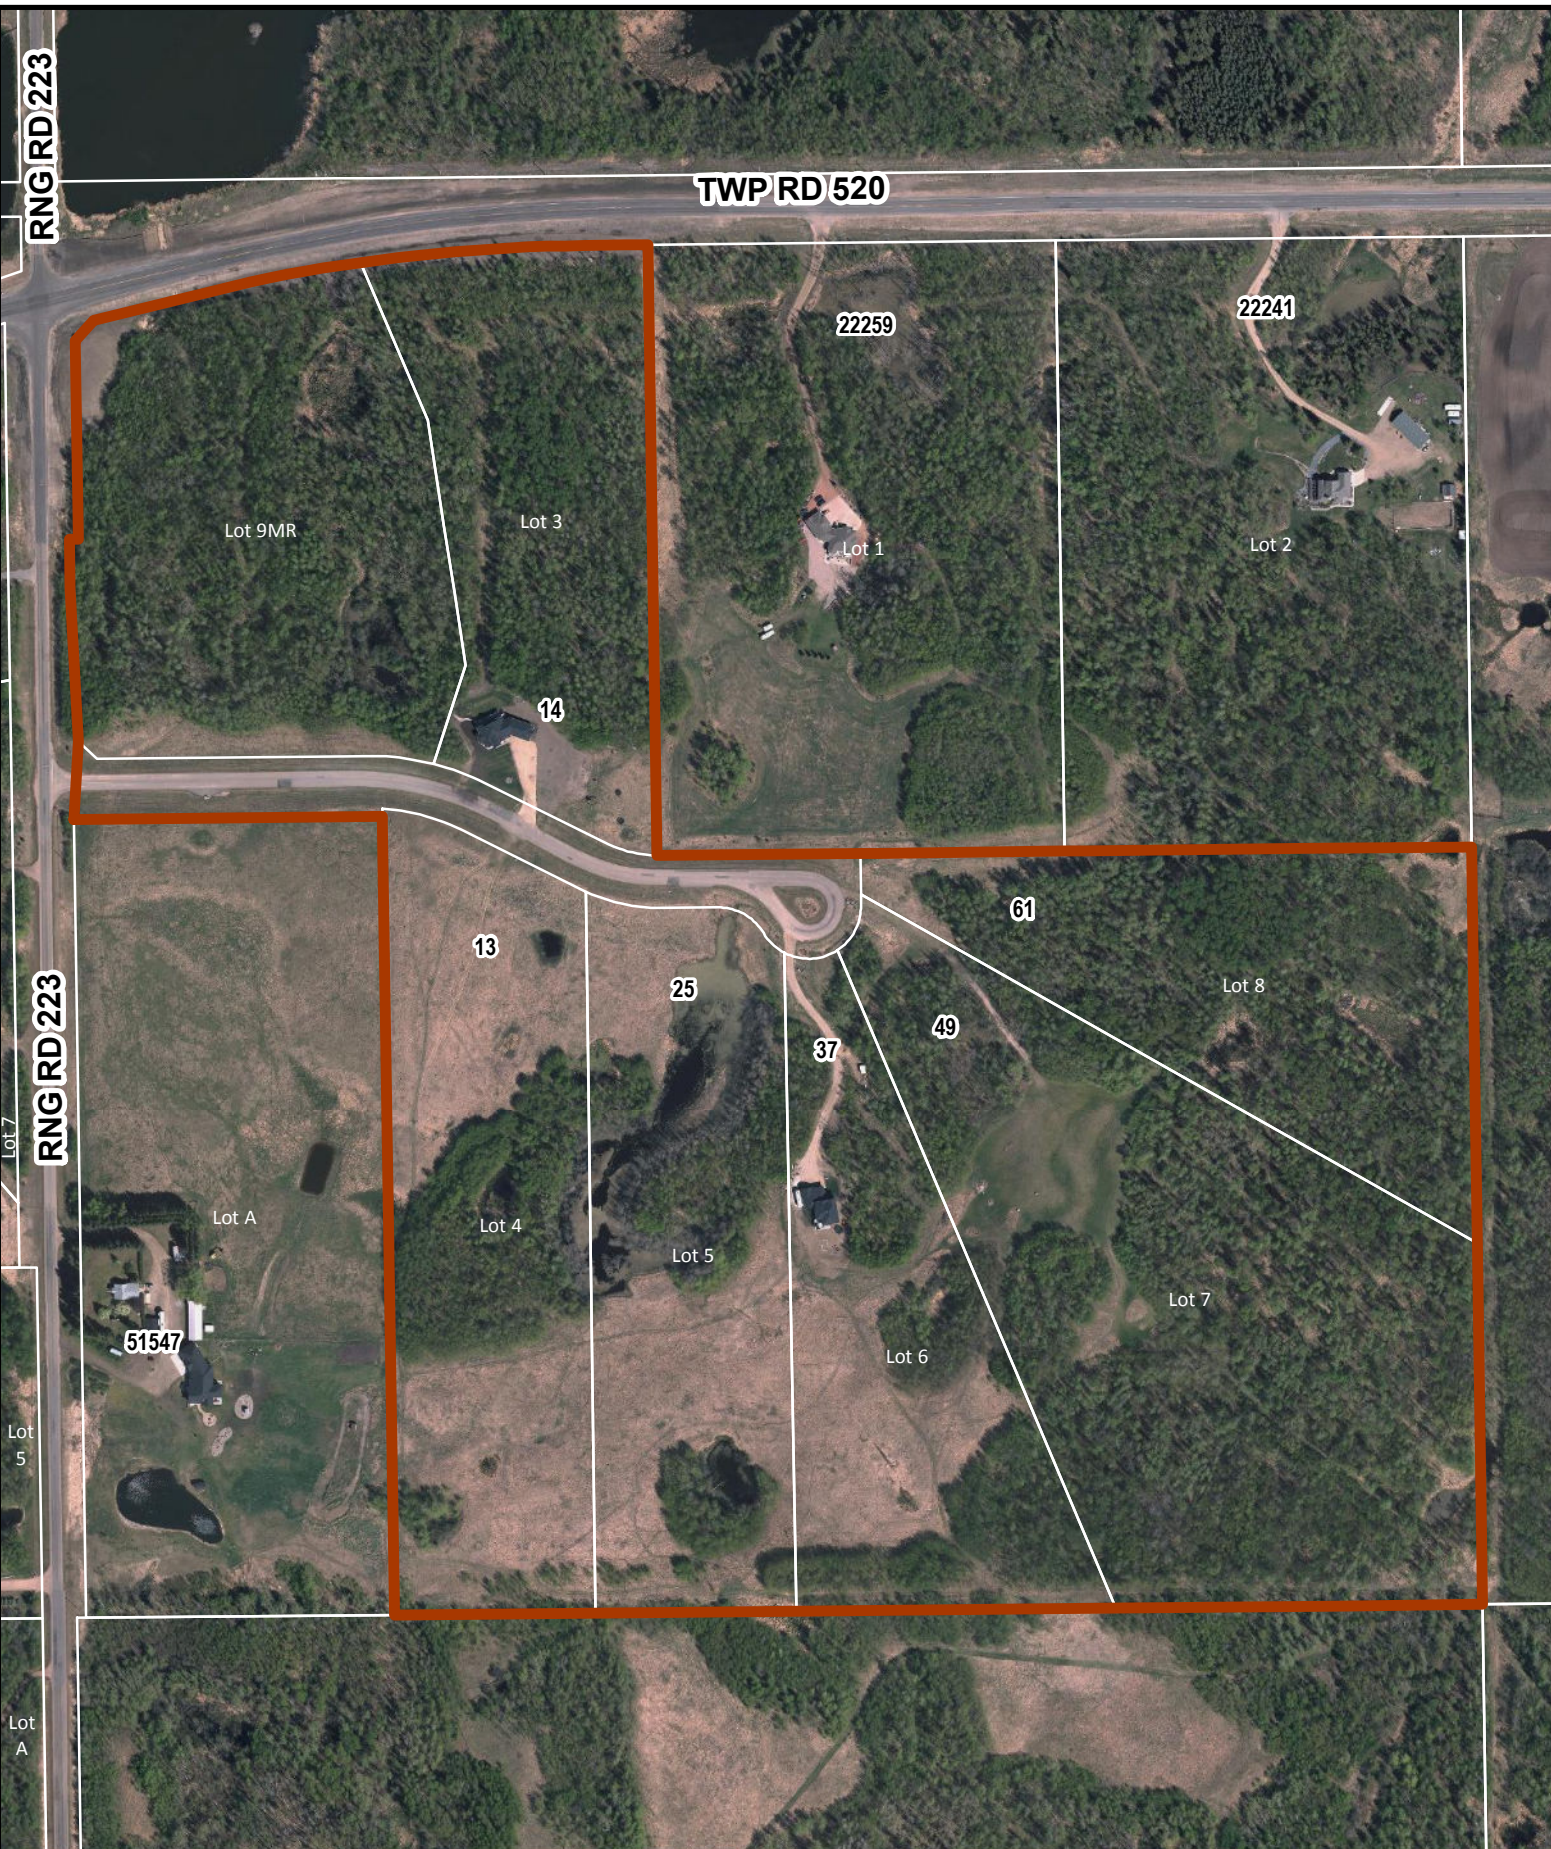

RNG RD 223

TWP RD 520

RNG RD 223

LEGEND	
<b>25</b>	CIVIC ADDRESS
<b>25</b>	LOT NUMBER
	PARCEL
	ADDRESS BOUNDARY

Strathcona County Rural Subdivision Address Map

Canyon Meadows Estates

51565 Range Road 223

DISCLAIMER: ALL DATA IS PROVIDED FOR CONVENIENCE ONLY AND THE RECIPIENT ACCEPTS FULL RESPONSIBILITY FOR VERIFYING THE ACCURACY AND COMPLETENESS OF THIS DATA. THE RECIPIENT RELEASES STRATHCONA COUNTY, ITS OFFICERS, EMPLOYEES, CONSULTANTS AND AGENTS FROM ANY AND ALL CLAIMS ARISING IN ANY WAY FROM THE CONTENT OF THE PROVISION OF THE DATA. ALL INFORMATION IS SUBJECT TO CHANGE WITHOUT NOTICE.