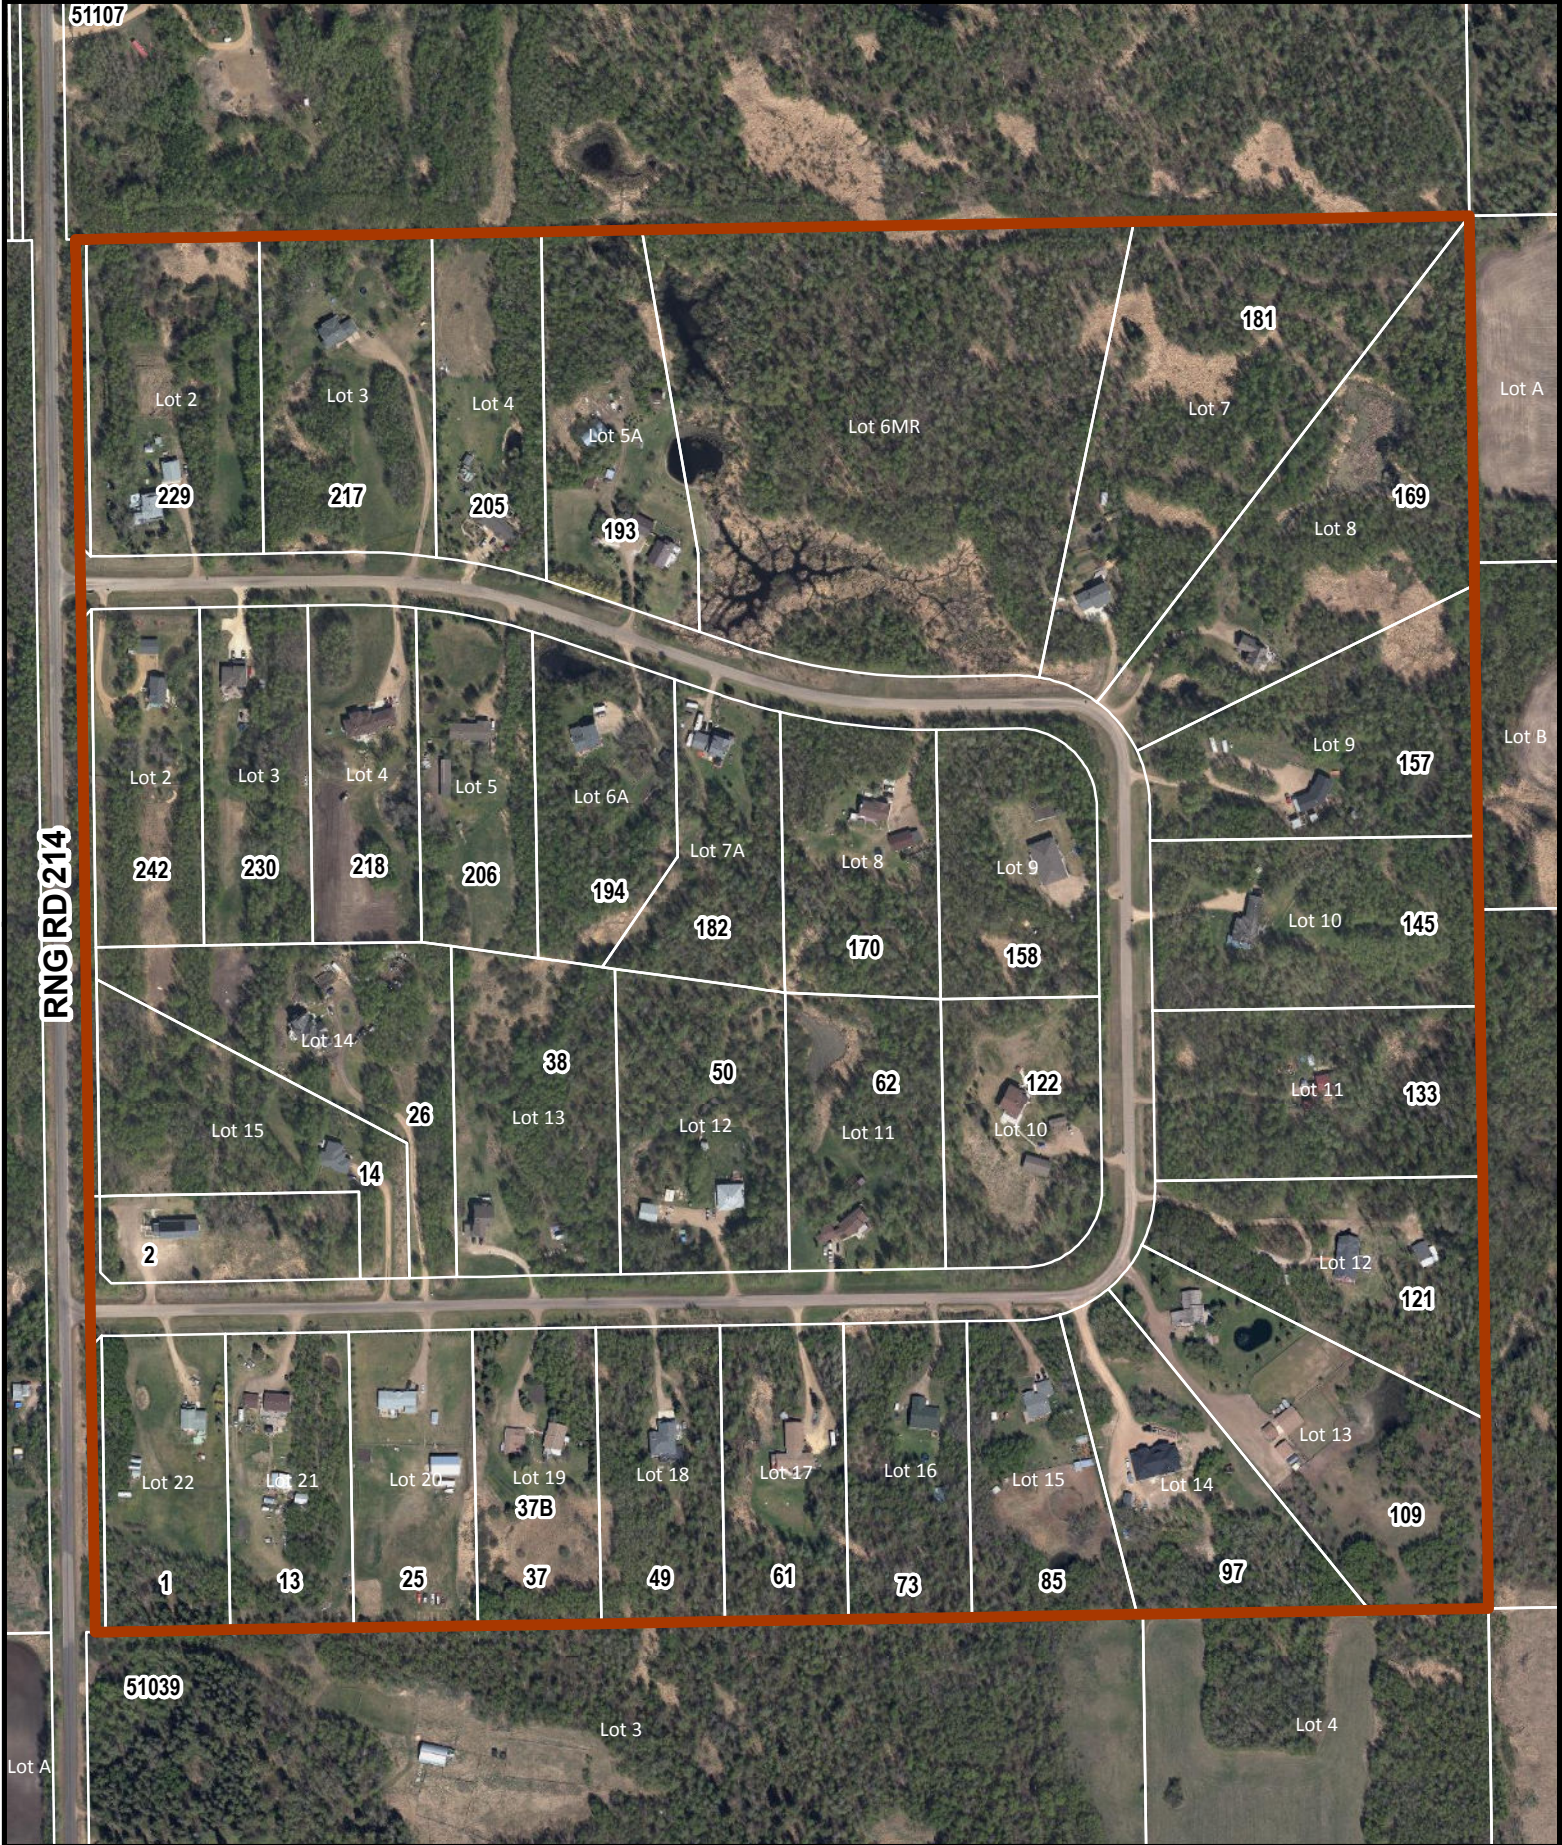

51107

RNG RD 214

### Strathcona County Rural Subdivision Address Map

### 51049 Range Road 214

LEGEND	
	CIVIC ADDRESS
	LOT NUMBER
	PARCEL
	ADDRESS BOUNDARY

DISCLAIMER: ALL DATA IS PROVIDED FOR CONVENIENCE ONLY AND THE RECIPIENT ACCEPTS FULL RESPONSIBILITY FOR VERIFYING THE ACCURACY AND COMPLETENESS OF THIS DATA. THE RECIPIENT RELEASES STRATHCONA COUNTY, ITS OFFICERS, EMPLOYEES, CONSULTANTS AND AGENTS FROM ANY AND ALL CLAIMS ARISING IN ANY WAY FROM THE CONTENT OF THE PROVISION OF THE DATA. ALL INFORMATION IS SUBJECT TO CHANGE WITHOUT NOTICE.