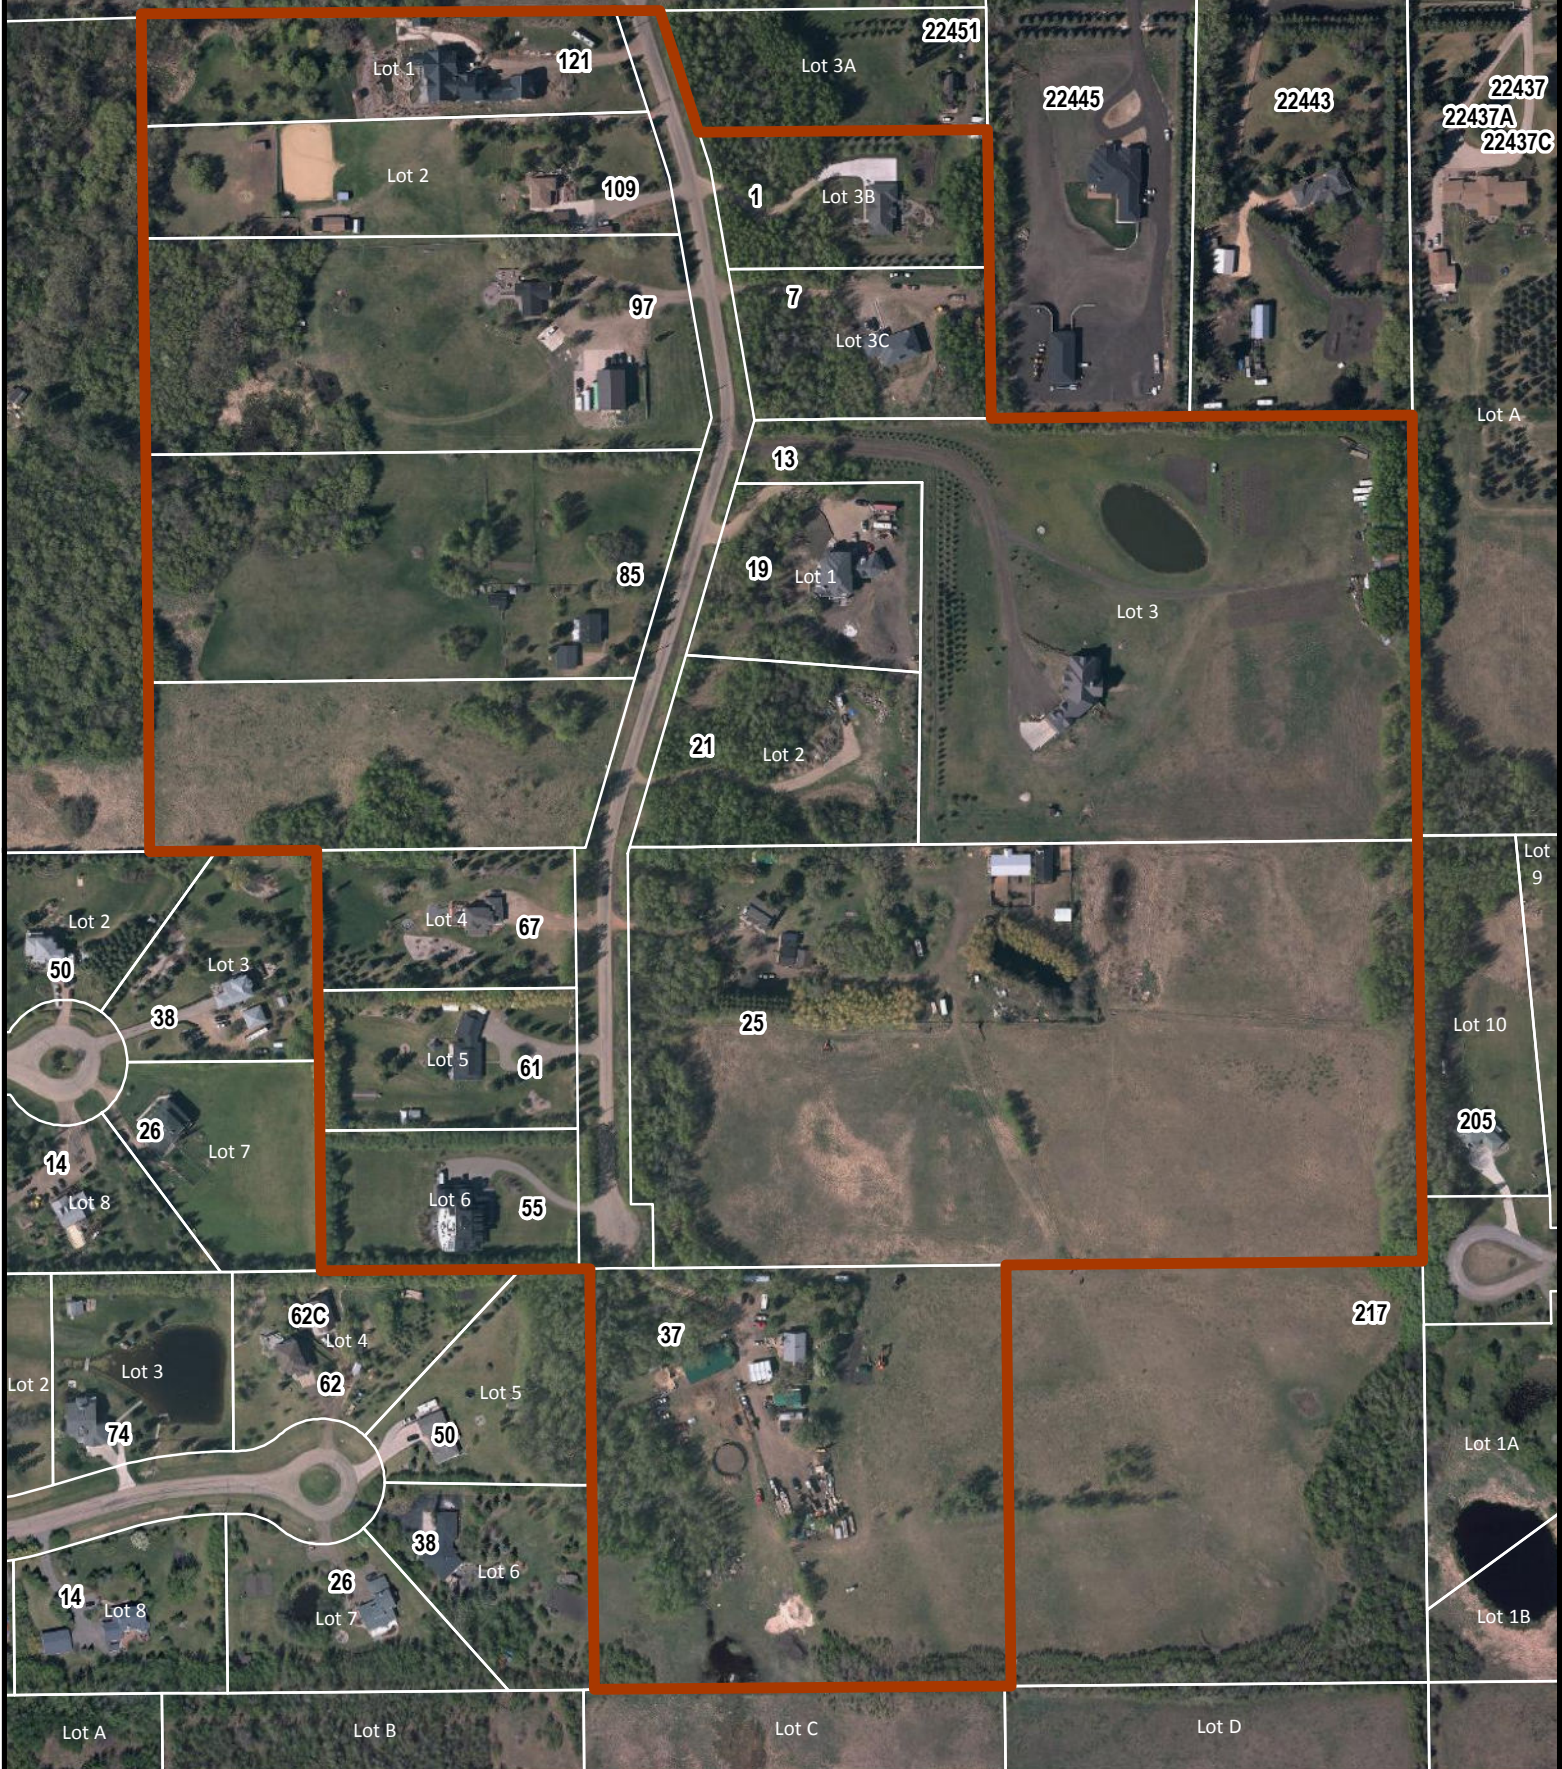

TWP RD 530

LEGEND	
25	CIVIC ADDRESS
25	LOT NUMBER
	PARCEL
	ADDRESS BOUNDARY

Strathcona County Rural Subdivision Address Map

Barry Hill

22459 Township Road 530

10/2017

DISCLAIMER: ALL DATA IS PROVIDED FOR CONVENIENCE ONLY AND THE RECIPIENT ACCEPTS FULL RESPONSIBILITY FOR VERIFYING THE ACCURACY AND COMPLETENESS OF THIS DATA. THE RECIPIENT RELEASES STRATHCONA COUNTY, ITS OFFICERS, EMPLOYEES, CONSULTANTS AND AGENTS FROM ANY AND ALL CLAIMS ARISING IN ANY WAY FROM THE CONTENT OF THE PROVISION OF THE DATA. ALL INFORMATION IS SUBJECT TO CHANGE WITHOUT NOTICE.