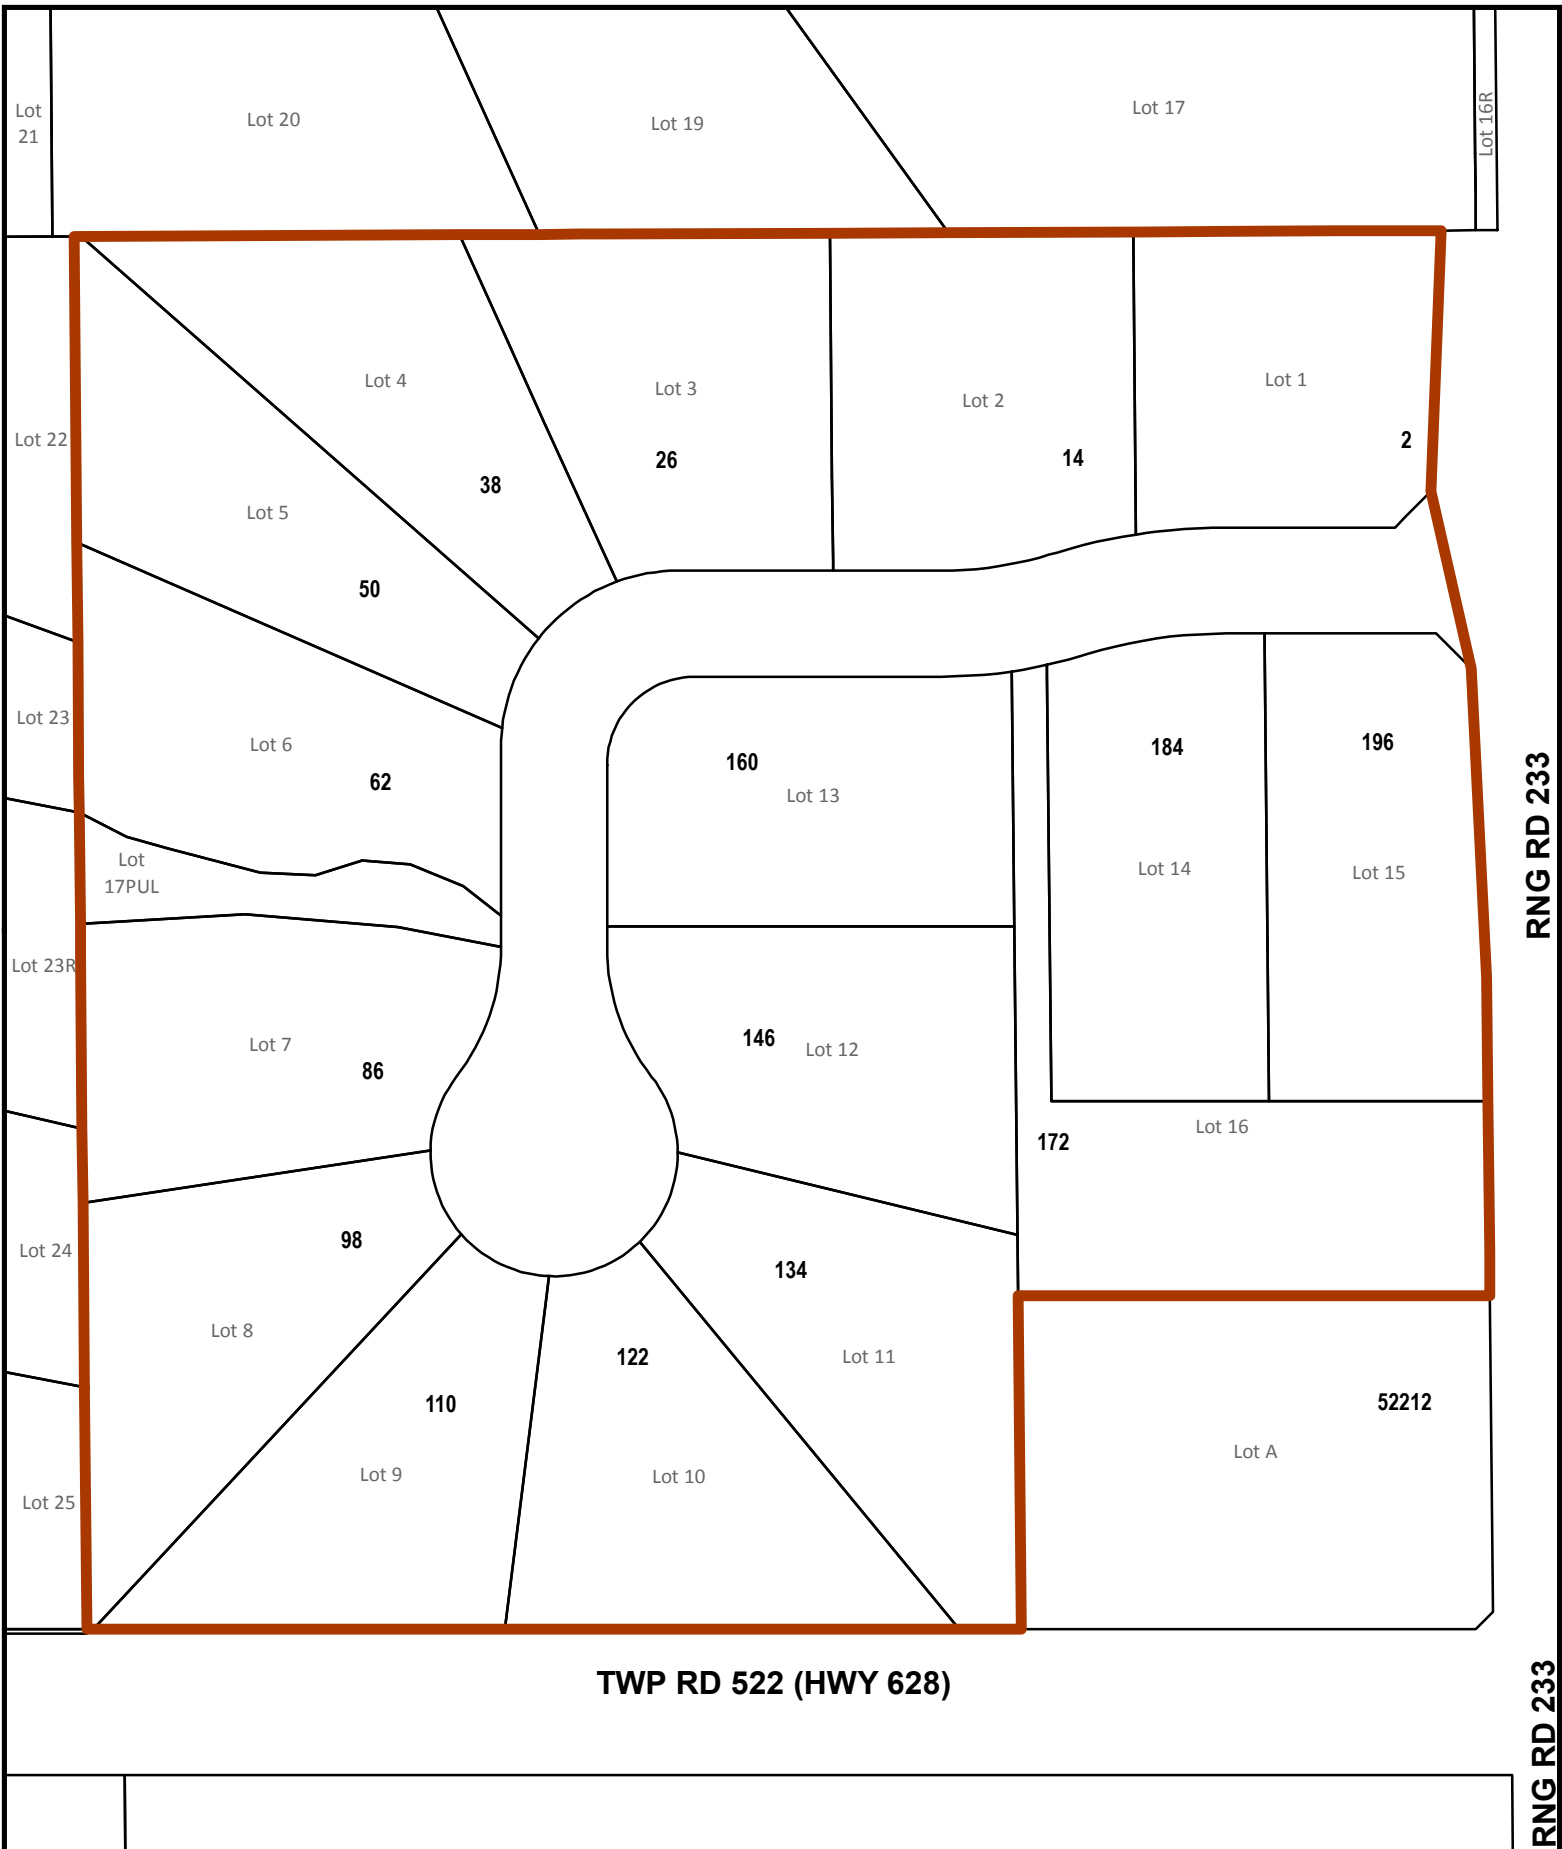

TWP RD 530

TWP RD 530

HWY 21

Strathcona County Rural Subdivision Address Map

Valley Point

22555 Township Road 530

10/2017

**LEGEND**

RNG RD 214

**LEGEND**

- 25 CIVIC ADDRESS
- 25 LOT NUMBER
- PARCEL
- ADDRESS BOUNDARY

**Strathcona County Rural Subdivision Address Map**

**Verden Place  
51110 Range Road 214**

10/2017

DISCLAIMER: ALL DATA IS PROVIDED FOR CONVENIENCE ONLY AND THE RECIPIENT ACCEPTS FULL RESPONSIBILITY FOR VERIFYING THE ACCURACY AND COMPLETENESS OF THIS DATA. THE RECIPIENT RELEASES STRATHCONA COUNTY, ITS OFFICERS, EMPLOYEES, CONSULTANTS AND AGENTS FROM ANY AND ALL CLAIMS ARISING IN ANY WAY FROM THE CONTENT OF THE PROVISION OF THE DATA. ALL INFORMATION IS SUBJECT TO CHANGE WITHOUT NOTICE.

Strathcona County Rural Subdivision Address Map

**Victorian Park Estates**  
**52216 Range Road 233**

LEGEND	
<b>25</b>	CIVIC ADDRESS
<b>25</b>	LOT NUMBER
	PARCEL
	ADDRESS BOUNDARY

DISCLAIMER: ALL DATA IS PROVIDED FOR CONVENIENCE ONLY AND THE RECIPIENT ACCEPTS FULL RESPONSIBILITY FOR VERIFYING THE ACCURACY AND COMPLETENESS OF THIS DATA. THE RECIPIENT RELEASES STRATHCONA COUNTY, ITS OFFICERS, EMPLOYEES, CONSULTANTS AND AGENTS FROM ANY AND ALL CLAIMS ARISING IN ANY WAY FROM THE CONTENT OF THE PROVISION OF THE DATA. ALL INFORMATION IS SUBJECT TO CHANGE WITHOUT NOTICE.

RNG. RD. 210

**Strathcona County Rural Subdivision Address Map**

**Voyageur Estates**  
**52152 Range Road 210**

**LEGEND**  
 25 CIVIC ADDRESS  
 25 LOT NUMBER  
 PARCEL  
 ADDRESS BOUNDARY

10/2017  
  
 STRATHCONA COUNTY