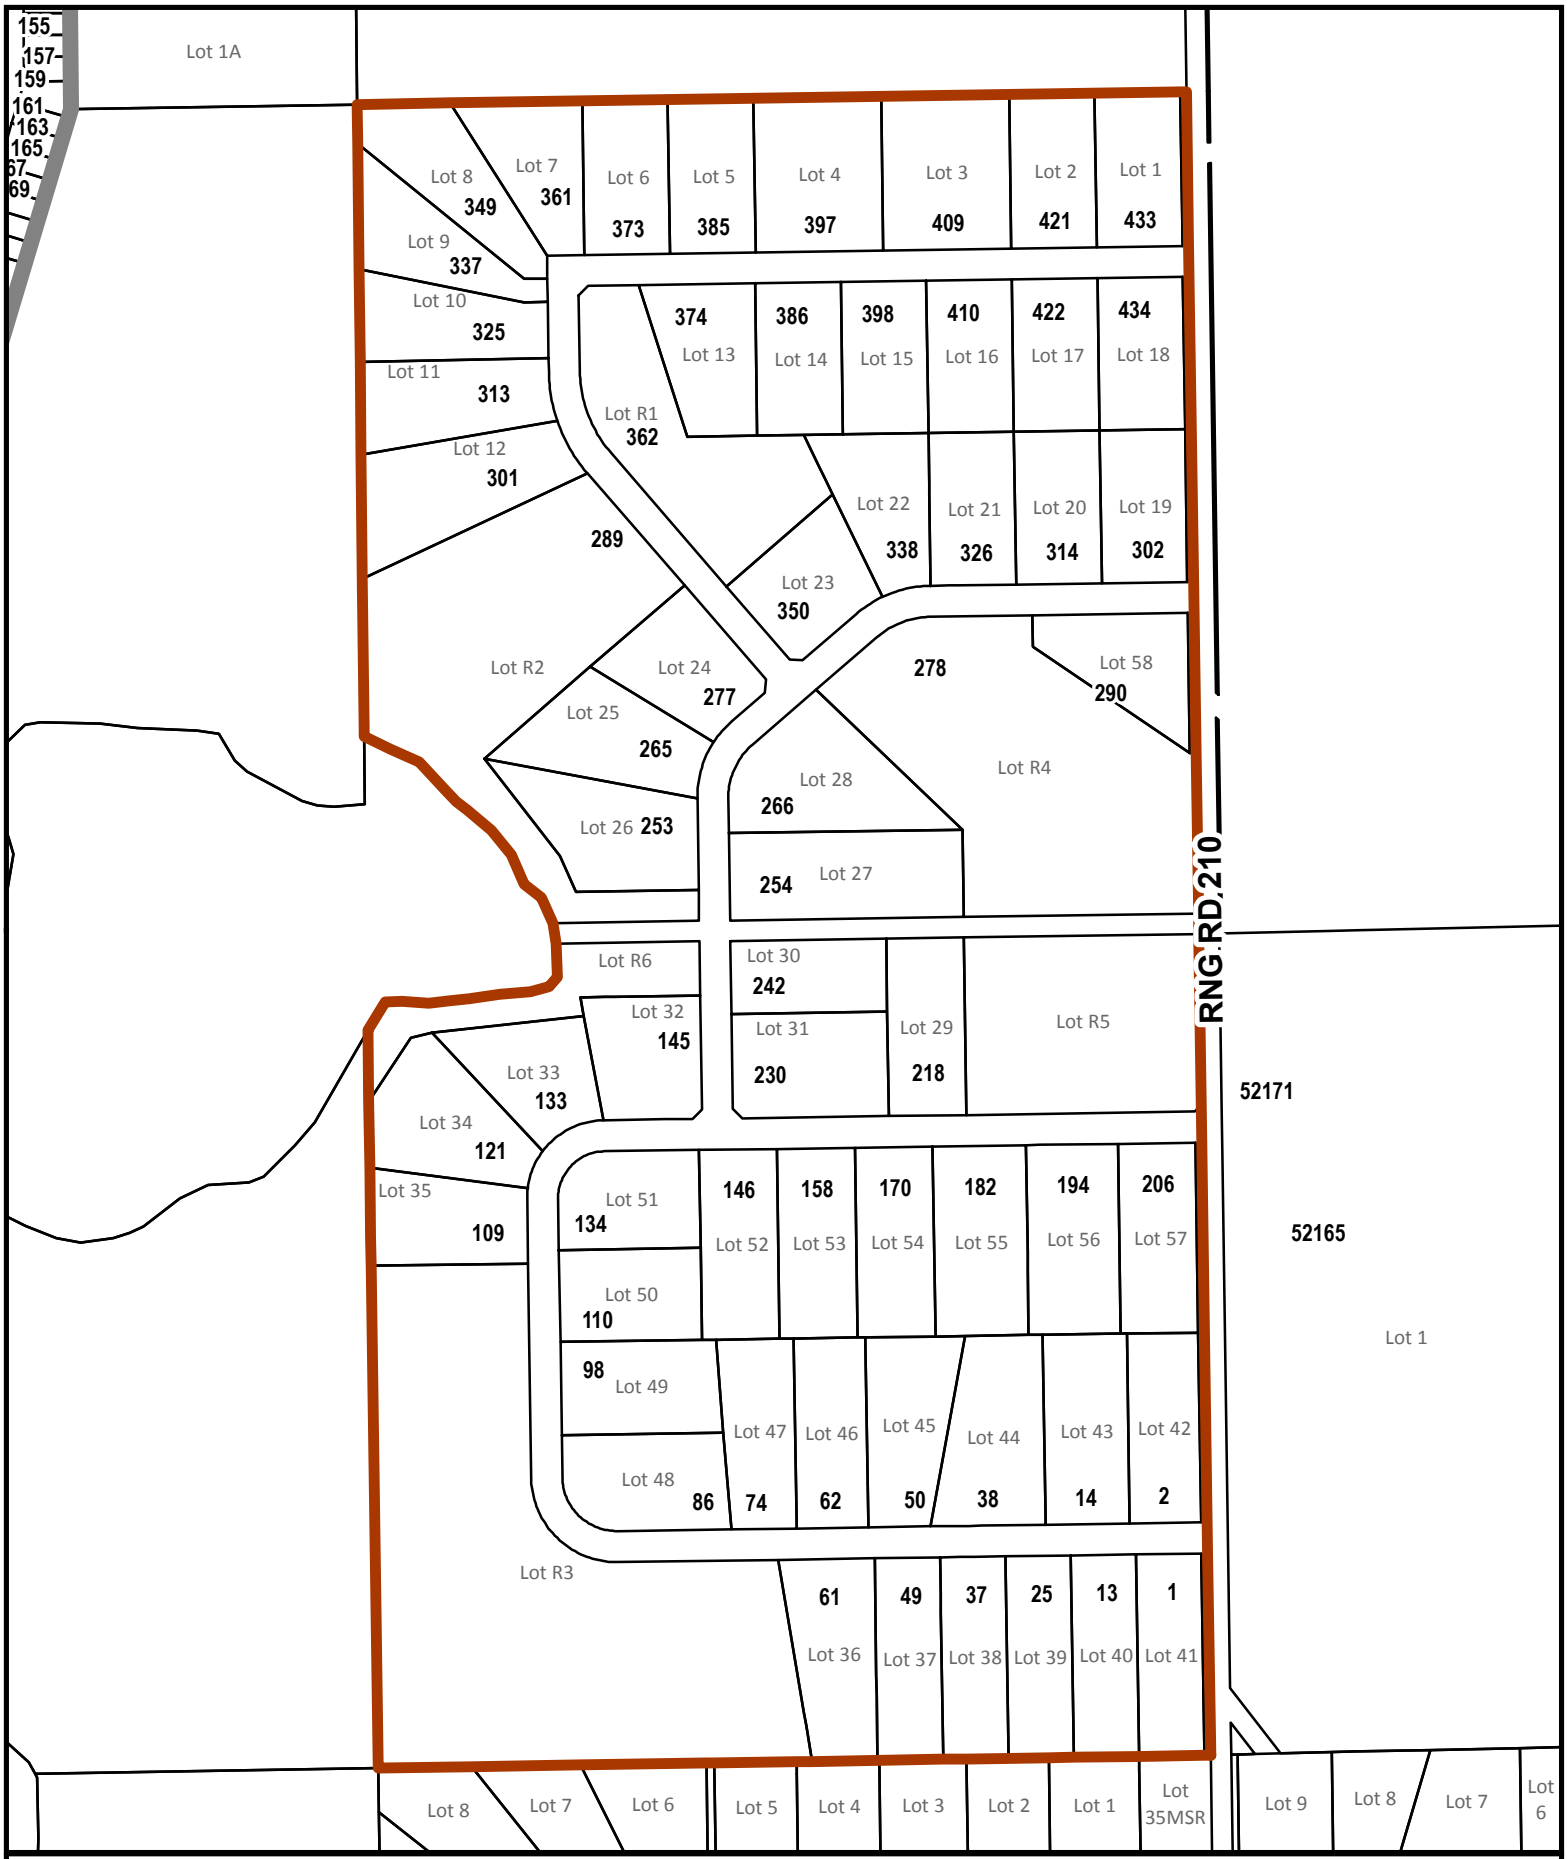

TWP RD 530

TWP RD 530

HWY 21

Strathcona County Rural Subdivision Address Map

Valley Point

22555 Township Road 530

10/2017

**LEGEND**

RNG RD 214

**LEGEND**

- 25 CIVIC ADDRESS
- 25 LOT NUMBER
- PARCEL
- ADDRESS BOUNDARY

**Strathcona County Rural Subdivision Address Map**

**Verden Place  
51110 Range Road 214**

10/2017

DISCLAIMER: ALL DATA IS PROVIDED FOR CONVENIENCE ONLY AND THE RECIPIENT ACCEPTS FULL RESPONSIBILITY FOR VERIFYING THE ACCURACY AND COMPLETENESS OF THIS DATA. THE RECIPIENT RELEASES STRATHCONA COUNTY, ITS OFFICERS, EMPLOYEES, CONSULTANTS AND AGENTS FROM ANY AND ALL CLAIMS ARISING IN ANY WAY FROM THE CONTENT OF THE PROVISION OF THE DATA. ALL INFORMATION IS SUBJECT TO CHANGE WITHOUT NOTICE.

Strathcona County Rural Subdivision Address Map

**Victorian Park Estates**  
**52216 Range Road 233**

LEGEND	
<b>25</b>	CIVIC ADDRESS
<b>25</b>	LOT NUMBER
	PARCEL
	ADDRESS BOUNDARY

DISCLAIMER: ALL DATA IS PROVIDED FOR CONVENIENCE ONLY AND THE RECIPIENT ACCEPTS FULL RESPONSIBILITY FOR VERIFYING THE ACCURACY AND COMPLETENESS OF THIS DATA. THE RECIPIENT RELEASES STRATHCONA COUNTY, ITS OFFICERS, EMPLOYEES, CONSULTANTS AND AGENTS FROM ANY AND ALL CLAIMS ARISING IN ANY WAY FROM THE CONTENT OF THE PROVISION OF THE DATA. ALL INFORMATION IS SUBJECT TO CHANGE WITHOUT NOTICE.

RNG. RD. 210

**Strathcona County Rural Subdivision Address Map**

**Voyageur Estates**  
**52152 Range Road 210**

**LEGEND**  
 25 CIVIC ADDRESS  
 25 LOT NUMBER  
 PARCEL  
 ADDRESS BOUNDARY

10/2017  
  
 STRATHCONA COUNTY