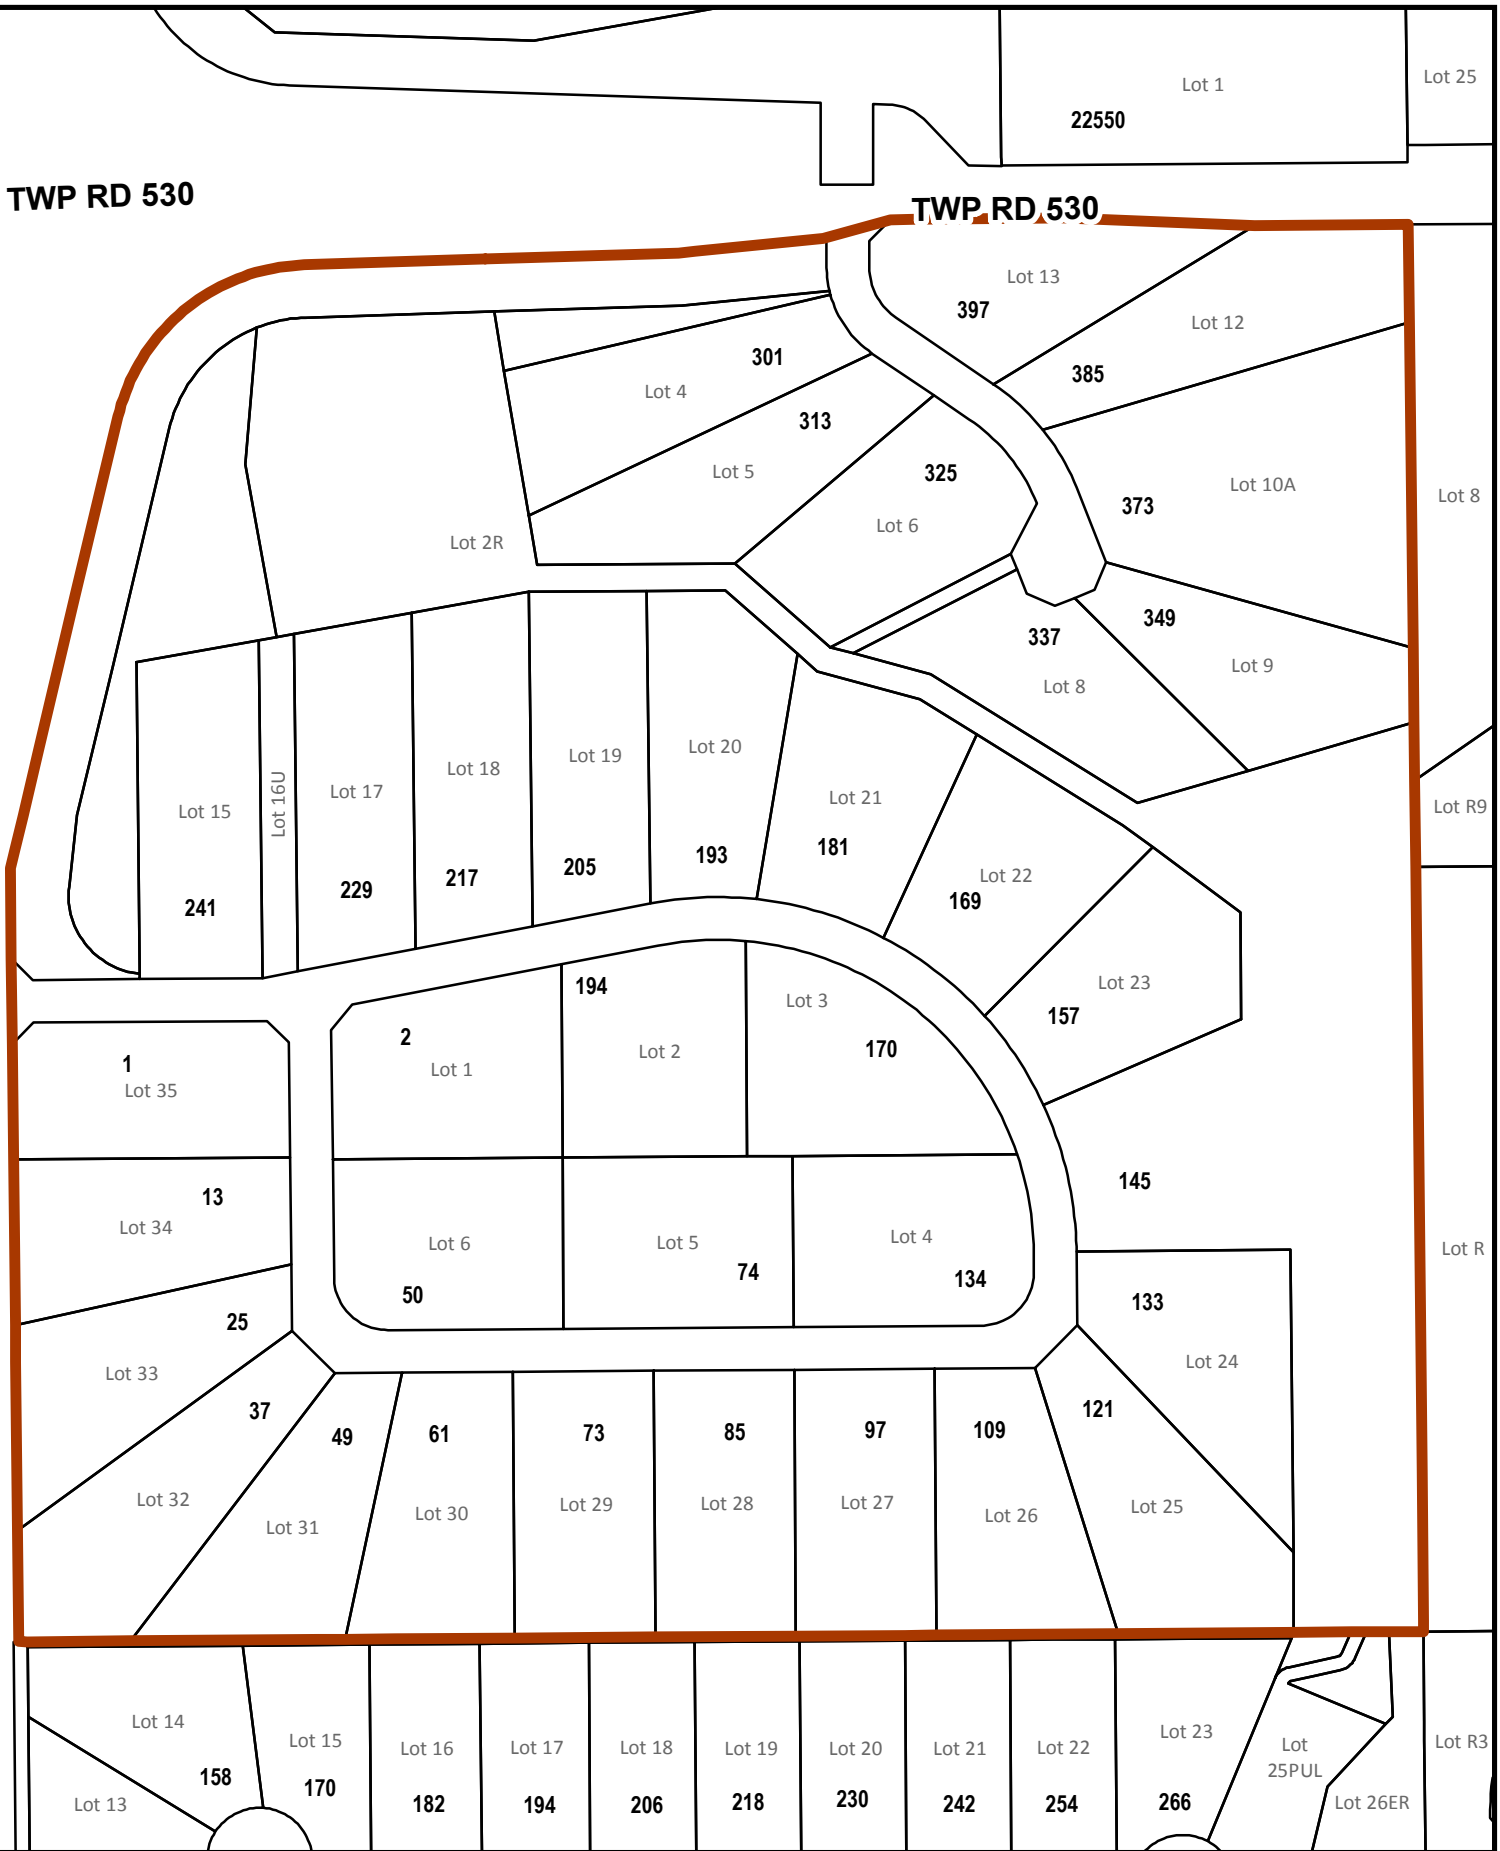

TWP RD 530

TWP RD 530

HWY 21

Strathcona County Rural Subdivision Address Map

Valley Point

22555 Township Road 530

10/2017

**LEGEND**

- 25 CIVIC ADDRESS
- 25 LOT NUMBER
- PARCEL
- ADDRESS BOUNDARY

DISCLAIMER: ALL DATA IS PROVIDED FOR CONVENIENCE ONLY AND THE RECIPIENT ACCEPTS FULL RESPONSIBILITY FOR VERIFYING THE ACCURACY AND COMPLETENESS OF THIS DATA. THE RECIPIENT RELEASES STRATHCONA COUNTY, ITS OFFICERS, EMPLOYEES, CONSULTANTS AND AGENTS FROM ANY AND ALL CLAIMS ARISING IN ANY WAY FROM THE CONTENT OF THE PROVISION OF THE DATA. ALL INFORMATION IS SUBJECT TO CHANGE WITHOUT NOTICE.

RNG RD 214

**LEGEND**

- 25 CIVIC ADDRESS
- 25 LOT NUMBER
- PARCEL
- ADDRESS BOUNDARY

**Strathcona County Rural Subdivision Address Map**

**Verden Place  
51110 Range Road 214**

10/2017

DISCLAIMER: ALL DATA IS PROVIDED FOR CONVENIENCE ONLY AND THE RECIPIENT ACCEPTS FULL RESPONSIBILITY FOR VERIFYING THE ACCURACY AND COMPLETENESS OF THIS DATA. THE RECIPIENT RELEASES STRATHCONA COUNTY, ITS OFFICERS, EMPLOYEES, CONSULTANTS AND AGENTS FROM ANY AND ALL CLAIMS ARISING IN ANY WAY FROM THE CONTENT OF THE PROVISION OF THE DATA. ALL INFORMATION IS SUBJECT TO CHANGE WITHOUT NOTICE.

Strathcona County Rural Subdivision Address Map

**Victorian Park Estates**  
**52216 Range Road 233**

LEGEND	
<b>25</b>	CIVIC ADDRESS
<b>25</b>	LOT NUMBER
	PARCEL
	ADDRESS BOUNDARY

DISCLAIMER: ALL DATA IS PROVIDED FOR CONVENIENCE ONLY AND THE RECIPIENT ACCEPTS FULL RESPONSIBILITY FOR VERIFYING THE ACCURACY AND COMPLETENESS OF THIS DATA. THE RECIPIENT RELEASES STRATHCONA COUNTY, ITS OFFICERS, EMPLOYEES, CONSULTANTS AND AGENTS FROM ANY AND ALL CLAIMS ARISING IN ANY WAY FROM THE CONTENT OF THE PROVISION OF THE DATA. ALL INFORMATION IS SUBJECT TO CHANGE WITHOUT NOTICE.