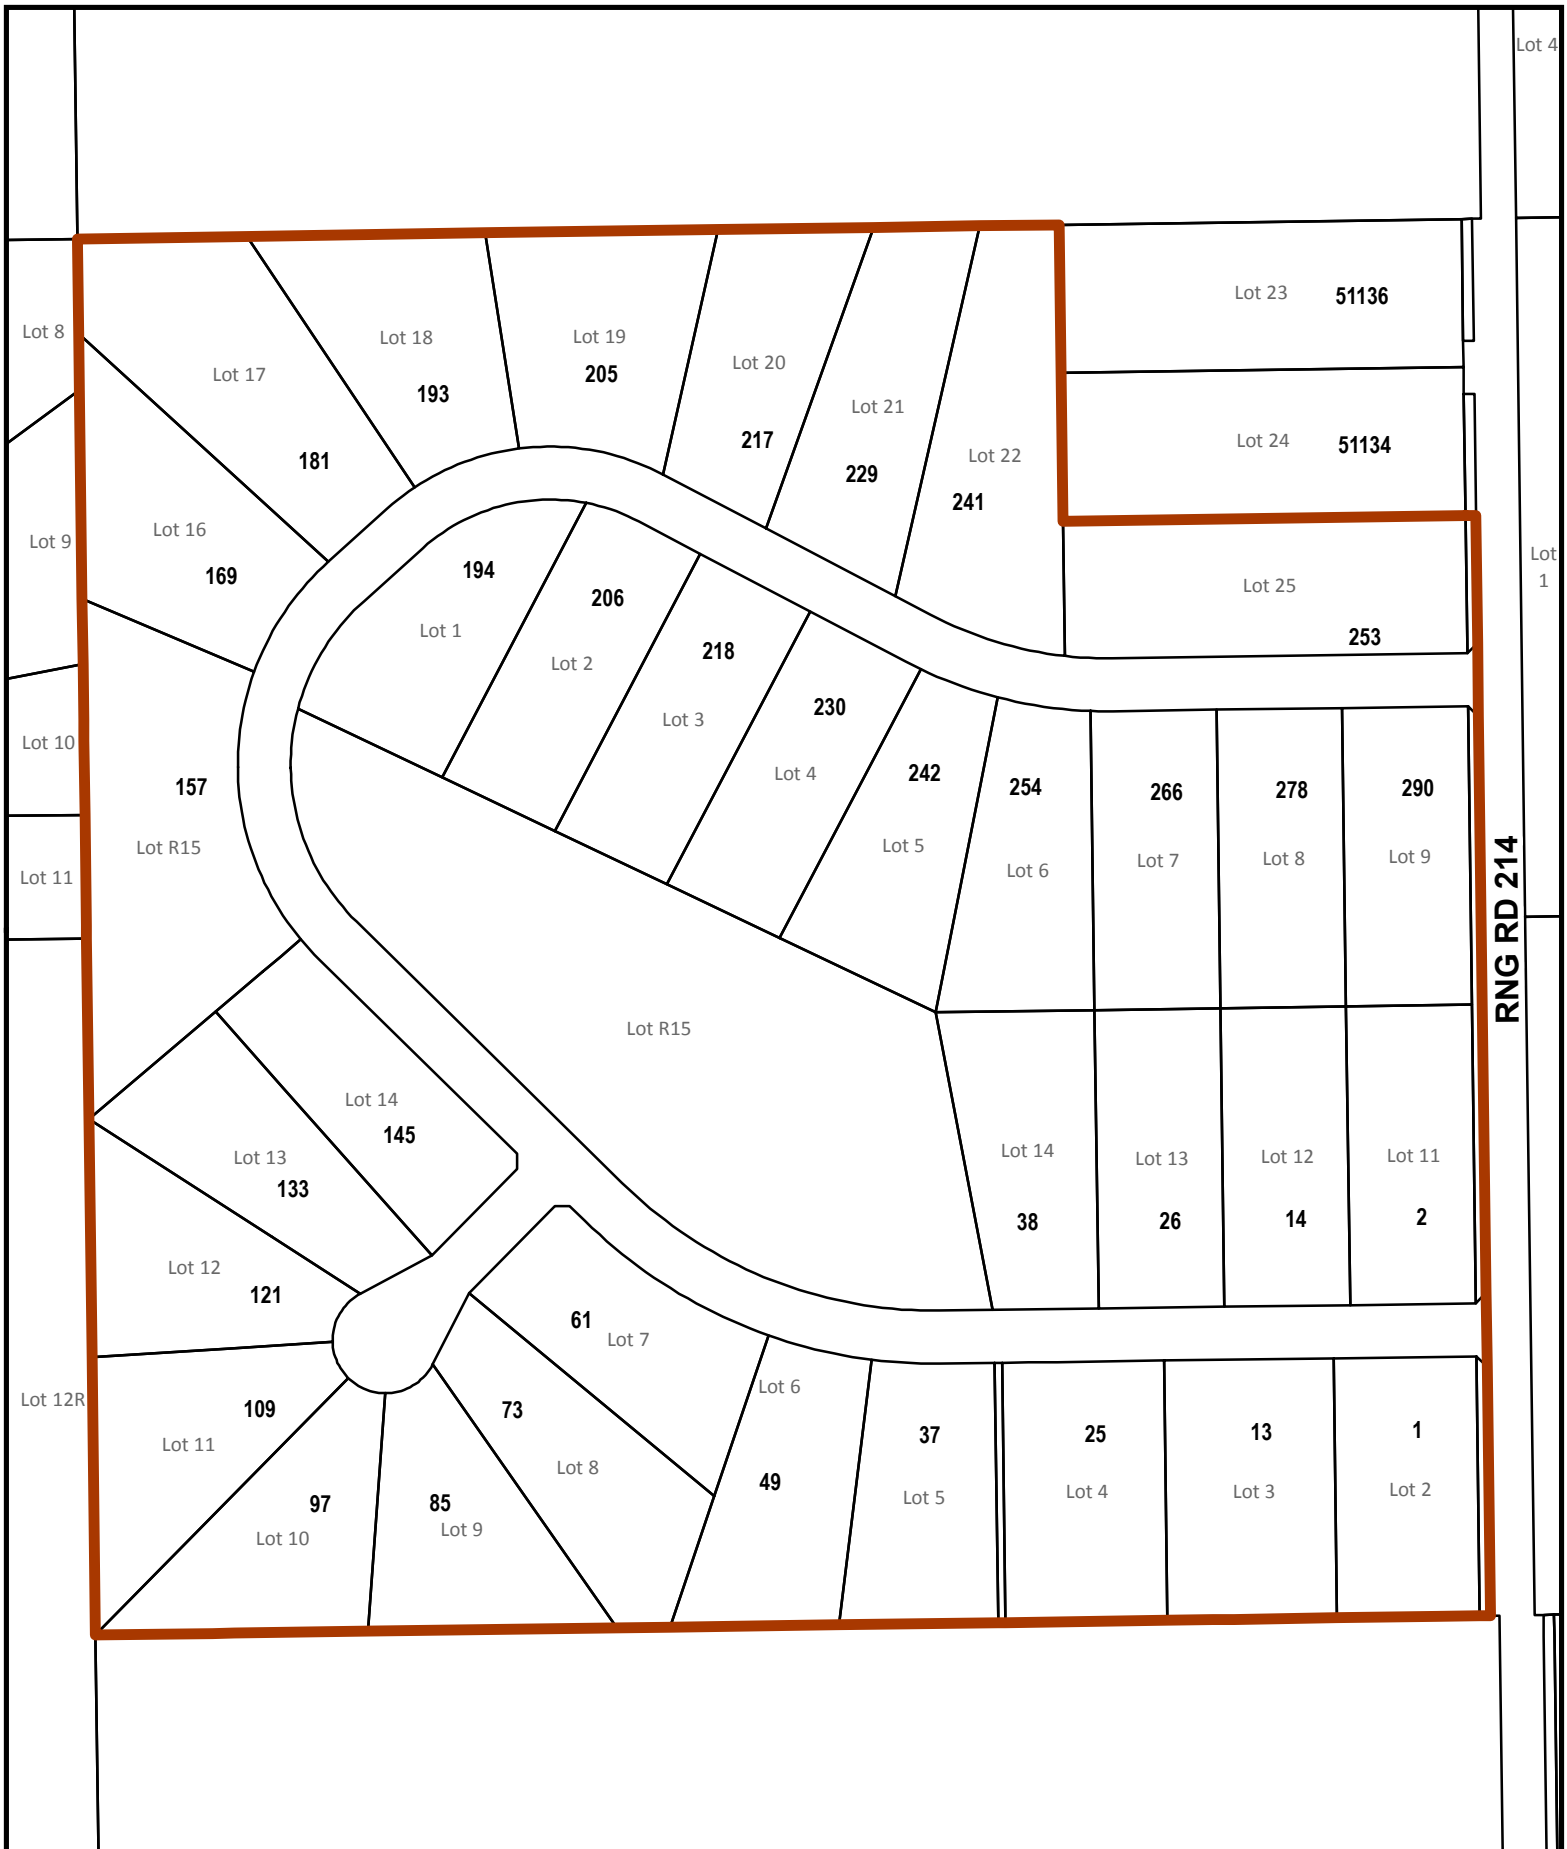

TWP RD 530

TWP RD 530

HWY 21

Strathcona County Rural Subdivision Address Map

Valley Point

22555 Township Road 530

10/2017

**LEGEND**

- 25 CIVIC ADDRESS
- 25 LOT NUMBER
- PARCEL
- ADDRESS BOUNDARY

DISCLAIMER: ALL DATA IS PROVIDED FOR CONVENIENCE ONLY AND THE RECIPIENT ACCEPTS FULL RESPONSIBILITY FOR VERIFYING THE ACCURACY AND COMPLETENESS OF THIS DATA. THE RECIPIENT RELEASES STRATHCONA COUNTY, ITS OFFICERS, EMPLOYEES, CONSULTANTS AND AGENTS FROM ANY AND ALL CLAIMS ARISING IN ANY WAY FROM THE CONTENT OF THE PROVISION OF THE DATA. ALL INFORMATION IS SUBJECT TO CHANGE WITHOUT NOTICE.

RNG RD 214

**LEGEND**

- 25 CIVIC ADDRESS
- 25 LOT NUMBER
- PARCEL
- ADDRESS BOUNDARY

**Strathcona County Rural Subdivision Address Map**

**Verden Place  
51110 Range Road 214**

10/2017

DISCLAIMER: ALL DATA IS PROVIDED FOR CONVENIENCE ONLY AND THE RECIPIENT ACCEPTS FULL RESPONSIBILITY FOR VERIFYING THE ACCURACY AND COMPLETENESS OF THIS DATA. THE RECIPIENT RELEASES STRATHCONA COUNTY, ITS OFFICERS, EMPLOYEES, CONSULTANTS AND AGENTS FROM ANY AND ALL CLAIMS ARISING IN ANY WAY FROM THE CONTENT OF THE PROVISION OF THE DATA. ALL INFORMATION IS SUBJECT TO CHANGE WITHOUT NOTICE.

Strathcona County Rural Subdivision Address Map

**Victorian Park Estates**  
**52216 Range Road 233**

LEGEND	
<b>25</b>	CIVIC ADDRESS
<b>25</b>	LOT NUMBER
	PARCEL
	ADDRESS BOUNDARY

DISCLAIMER: ALL DATA IS PROVIDED FOR CONVENIENCE ONLY AND THE RECIPIENT ACCEPTS FULL RESPONSIBILITY FOR VERIFYING THE ACCURACY AND COMPLETENESS OF THIS DATA. THE RECIPIENT RELEASES STRATHCONA COUNTY, ITS OFFICERS, EMPLOYEES, CONSULTANTS AND AGENTS FROM ANY AND ALL CLAIMS ARISING IN ANY WAY FROM THE CONTENT OF THE PROVISION OF THE DATA. ALL INFORMATION IS SUBJECT TO CHANGE WITHOUT NOTICE.