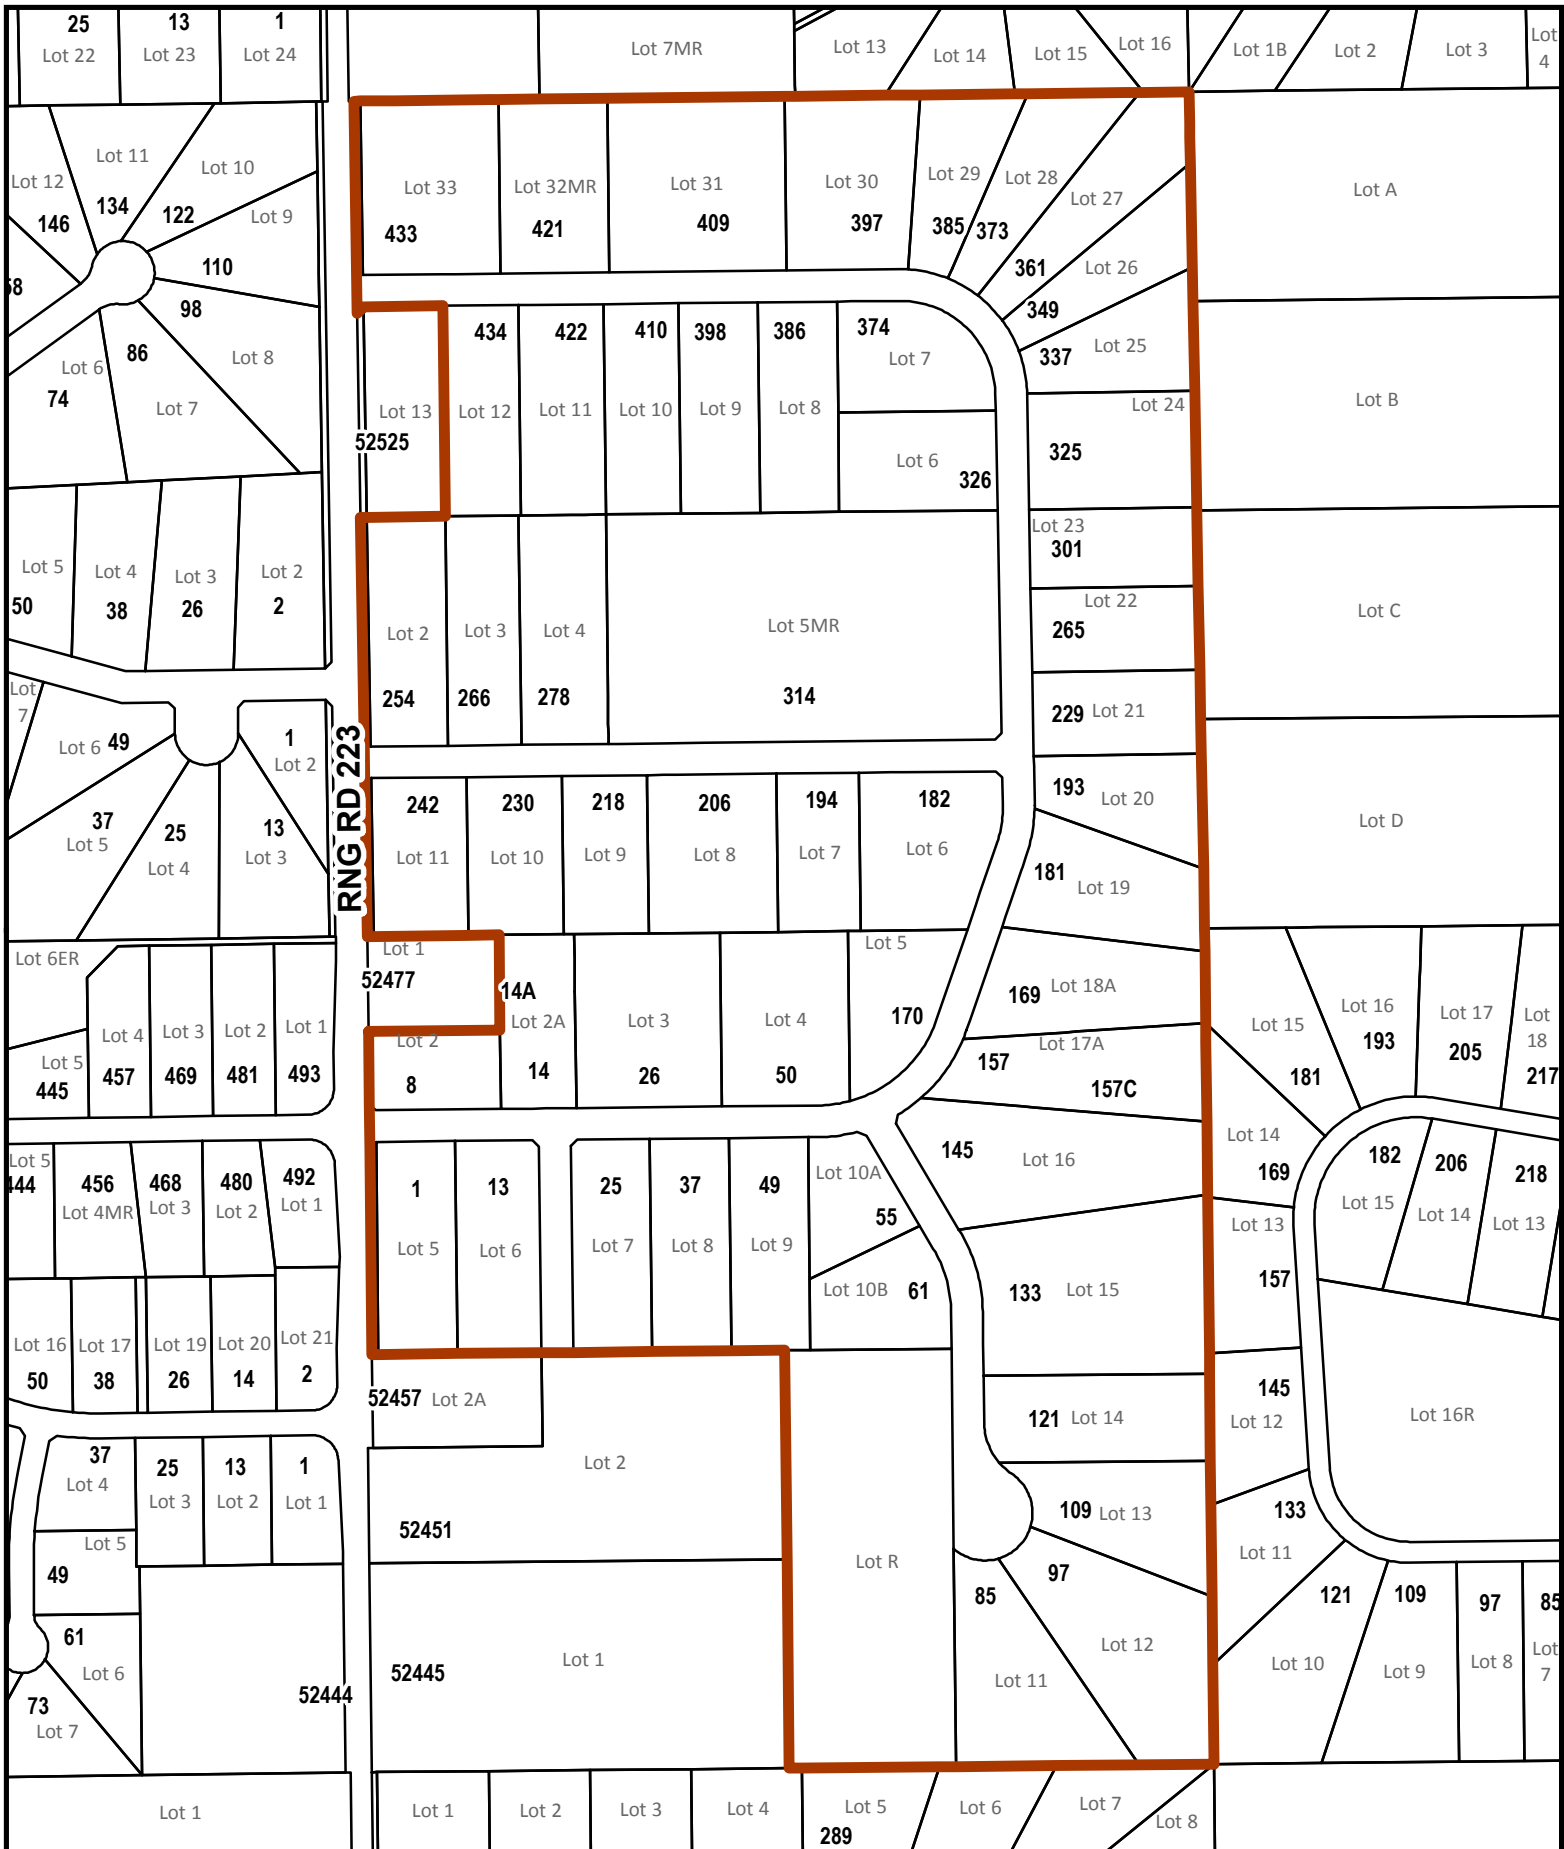

Strathcona County Rural Subdivision Address Map

Royal Gardens
52471 Range Road 223

10/2017

LEGEND
25 CIVIC ADDRESS
25 LOT NUMBER
PARCEL
ADDRESS BOUNDARY

DISCLAIMER: ALL DATA IS PROVIDED FOR CONVENIENCE ONLY AND THE RECIPIENT ACCEPTS FULL RESPONSIBILITY FOR VERIFYING THE ACCURACY AND COMPLETENESS OF THIS DATA. THE RECIPIENT RELEASES STRATHCONA COUNTY, ITS OFFICERS, EMPLOYEES, CONSULTANTS AND AGENTS FROM ANY AND ALL CLAIMS ARISING IN ANY WAY FROM THE CONTENT OF THE PROVISION OF THE DATA. ALL INFORMATION IS SUBJECT TO CHANGE WITHOUT NOTICE.