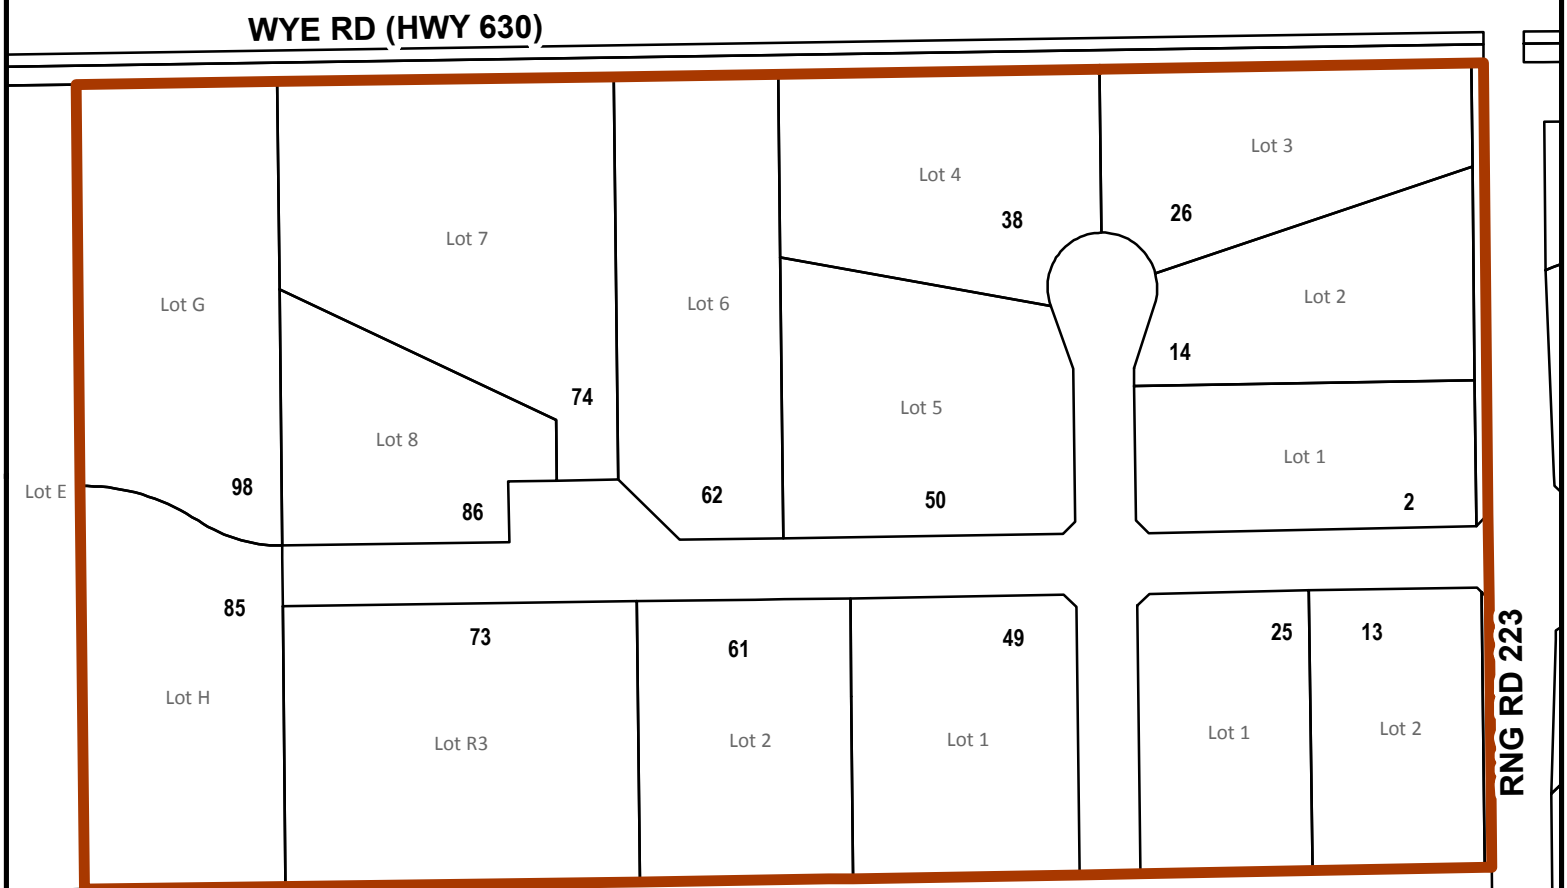

LEGEND

- 25** CIVIC ADDRESS
- 25** LOT NUMBER
- ▭ PARCEL
- ▭** ADDRESS BOUNDARY

Strathcona County Rural Subdivision Address Map
Richlyn Estates
52242 Range Road 223

10/2017

STRATHCONA COUNTY

DISCLAIMER: ALL DATA IS PROVIDED FOR CONVENIENCE ONLY AND THE RECIPIENT ACCEPTS FULL RESPONSIBILITY FOR VERIFYING THE ACCURACY AND COMPLETENESS OF THIS DATA. THE RECIPIENT RELEASES STRATHCONA COUNTY, ITS OFFICERS, EMPLOYEES, CONSULTANTS AND AGENTS FROM ANY AND ALL CLAIMS ARISING IN ANY WAY FROM THE CONTENT OF THE PROVISION OF THE DATA. ALL INFORMATION IS SUBJECT TO CHANGE WITHOUT NOTICE.

LEGEND

- 25** CIVIC ADDRESS
- 25** LOT NUMBER
- ▭ PARCEL
- ADDRESS BOUNDARY

Strathcona County Rural Subdivision Address Map
Rolling Forest Estates
52368 Range Road 223

10/2017

STRATHCONA COUNTY

DISCLAIMER: ALL DATA IS PROVIDED FOR CONVENIENCE ONLY AND THE RECIPIENT ACCEPTS FULL RESPONSIBILITY FOR VERIFYING THE ACCURACY AND COMPLETENESS OF THIS DATA. THE RECIPIENT RELEASES STRATHCONA COUNTY, ITS OFFICERS, EMPLOYEES, CONSULTANTS AND AGENTS FROM ANY AND ALL CLAIMS ARISING IN ANY WAY FROM THE CONTENT OF THE PROVISION OF THE DATA. ALL INFORMATION IS SUBJECT TO CHANGE WITHOUT NOTICE.

Lot 4

Lot 5

Lot 6

Lot 7

Lot 8

110

145

Lot 12

Lot C

2

14

26

38

50

62

74