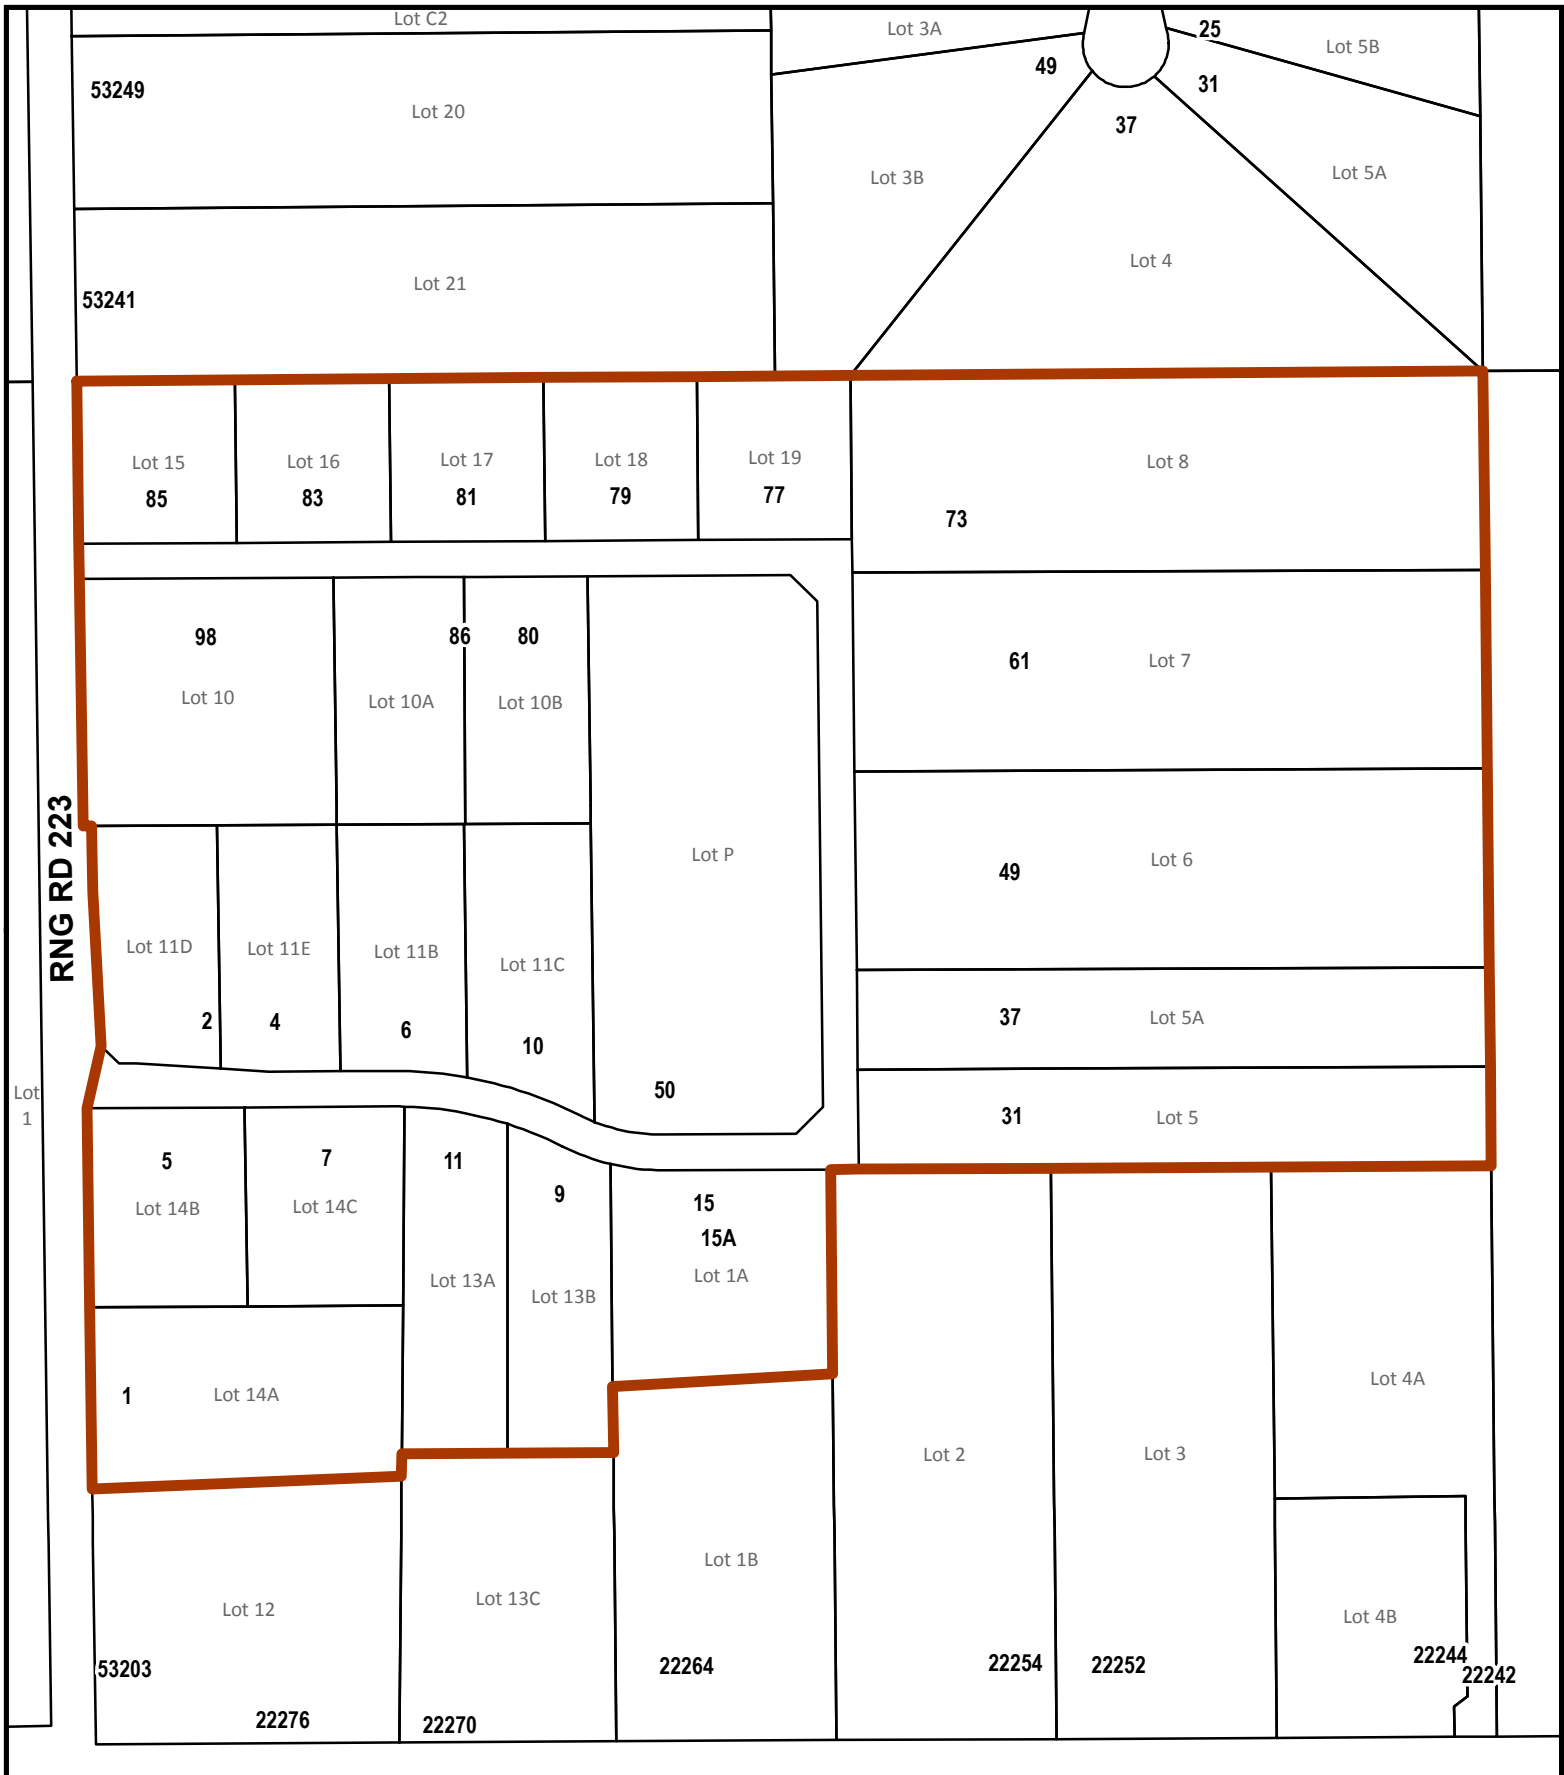

RNG RD 223

RNG RD 223

Strathcona County Rural Subdivision Address Map

Queensdale Place (North)

53271 Range Road 223

LEGEND	
	CIVIC ADDRESS
	LOT NUMBER
	PARCEL
	ADDRESS BOUNDARY

DISCLAIMER: ALL DATA IS PROVIDED FOR CONVENIENCE ONLY AND THE RECIPIENT ACCEPTS FULL RESPONSIBILITY FOR VERIFYING THE ACCURACY AND COMPLETENESS OF THIS DATA. THE RECIPIENT RELEASES STRATHCONA COUNTY, ITS OFFICERS, EMPLOYEES, CONSULTANTS AND AGENTS FROM ANY AND ALL CLAIMS ARISING IN ANY WAY FROM THE CONTENT OF THE PROVISION OF THE DATA. ALL INFORMATION IS SUBJECT TO CHANGE WITHOUT NOTICE.

RNG RD 223

HWY 16

**LEGEND**  
 25 CIVIC ADDRESS  
 25 LOT NUMBER  
 □ PARCEL  
 □ ADDRESS BOUNDARY

**Strathcona County Rural Subdivision Address Map**  
**Queensdale Place (South)**  
**53221 Range Road 223**

TWP RD 530

LEGEND	
25	CIVIC ADDRESS
25	LOT NUMBER
[Outline]	PARCEL
[Thick Orange Outline]	ADDRESS BOUNDARY

Strathcona County Rural Subdivision Address Map

**Quesnell Country Estates**  
**21036 Township Road 530**