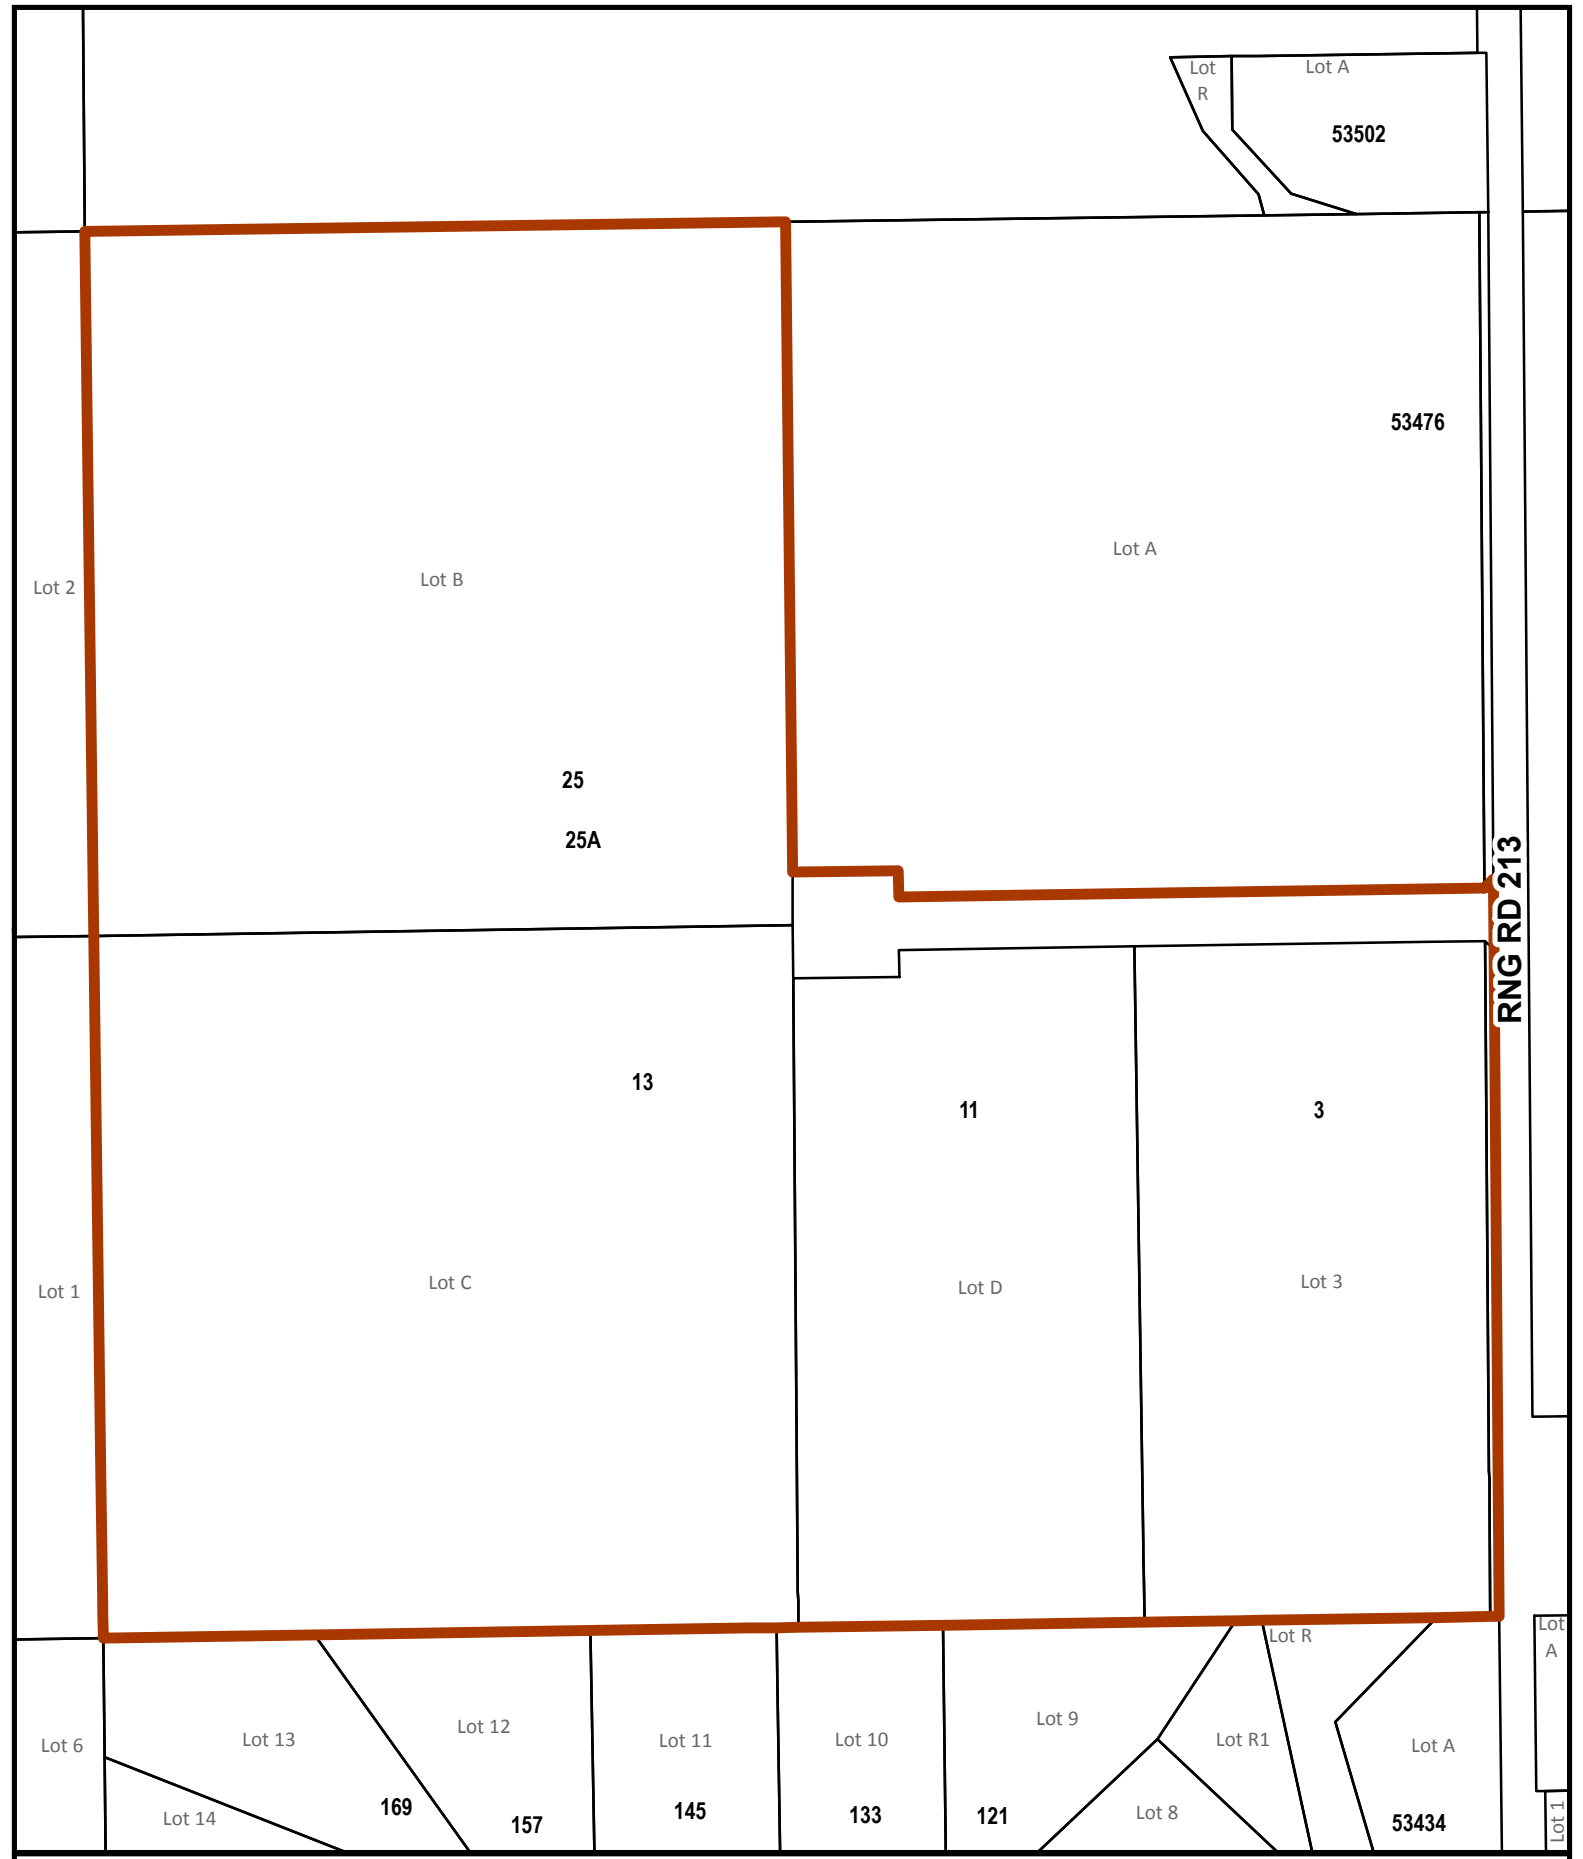

RNG RD 220

LEGEND	
25	CIVIC ADDRESS
25	LOT NUMBER
	PARCEL
	ADDRESS BOUNDARY

Strathcona County Rural Subdivision Address Map

Mark IV Estates
52312 Range Road 220

10/2017

DISCLAIMER: ALL DATA IS PROVIDED FOR CONVENIENCE ONLY AND THE RECIPIENT ACCEPTS FULL RESPONSIBILITY FOR VERIFYING THE ACCURACY AND COMPLETENESS OF THIS DATA. THE RECIPIENT RELEASES STRATHCONA COUNTY, ITS OFFICERS, EMPLOYEES, CONSULTANTS AND AGENTS FROM ANY AND ALL CLAIMS ARISING IN ANY WAY FROM THE CONTENT OF THE PROVISION OF THE DATA. ALL INFORMATION IS SUBJECT TO CHANGE WITHOUT NOTICE.

RNG RD 213

LEGEND

25 CIVIC ADDRESS

25 LOT NUMBER

▭ PARCEL

▭ ADDRESS BOUNDARY

Strathcona County Rural Subdivision Address Map

Marler Subdivision

26

Lot 11

Lot 10

Lot 9

Lot 8

Lot 7

2

Lot 6

Lot 66PUL
Lot 16ER
Lot 2
Lot 1
Lot 10
Lot 1
Lot 10
Lot 1
Lot A
Lot B

RNG RD. 223

LEGEND
 25 CIVIC ADDRESS
 25 LOT NUMBER
 PARCEL
 ADDRESS BOUNDARY

Strathcona County Rural Subdivision Address Map

McConnell Estates
52312 Range Road 223