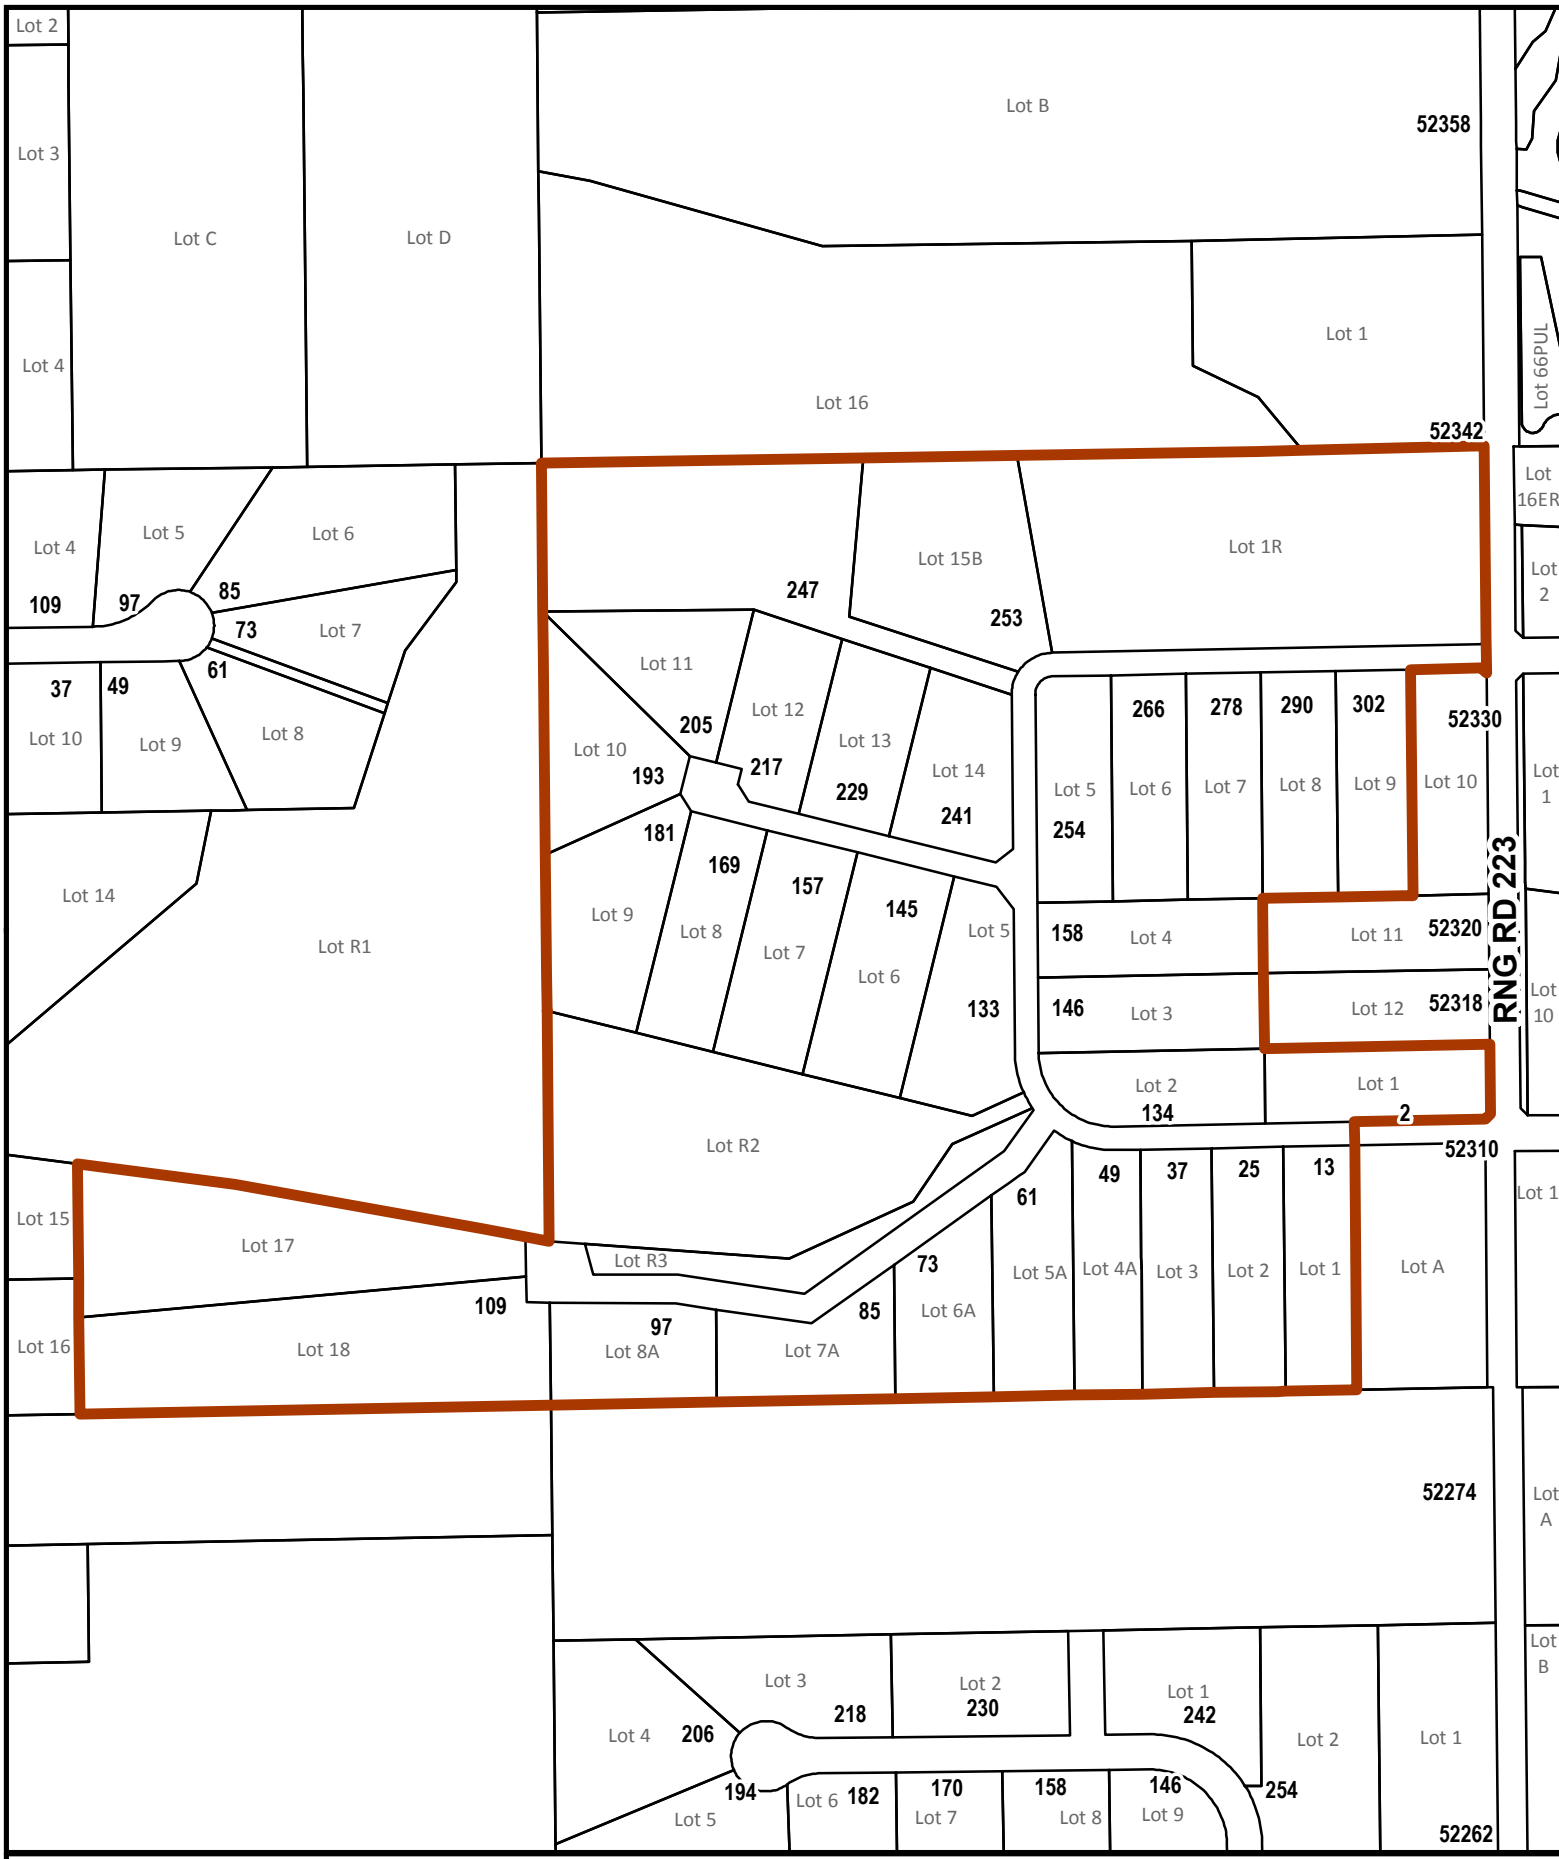

26

Lot 11

Lot 10

Lot 9

Lot 8

Lot 7

2

Lot 6

1

TWP RD 512

22371

22369

22355

22341

RNG RD 224

Lot 1

Lot 2

Lot 3

Lot 4

Lot 1

- LEGEND**
- 25** CIVIC ADDRESS
- 25** LOT NUMBER
- PARCEL
- ADDRESS BOUNDARY

Strathcona County Rural Subdivision Address Map

Marvin Gardens

22348 Township Road 512

Lot 66PUL
Lot 16ER
Lot 2
Lot 1
Lot 10
Lot 1
Lot 10
Lot 1
Lot A
Lot B

RNG RD. 223

LEGEND
 25 CIVIC ADDRESS
 25 LOT NUMBER
 PARCEL
 ADDRESS BOUNDARY

Strathcona County Rural Subdivision Address Map

McConnell Estates
52312 Range Road 223