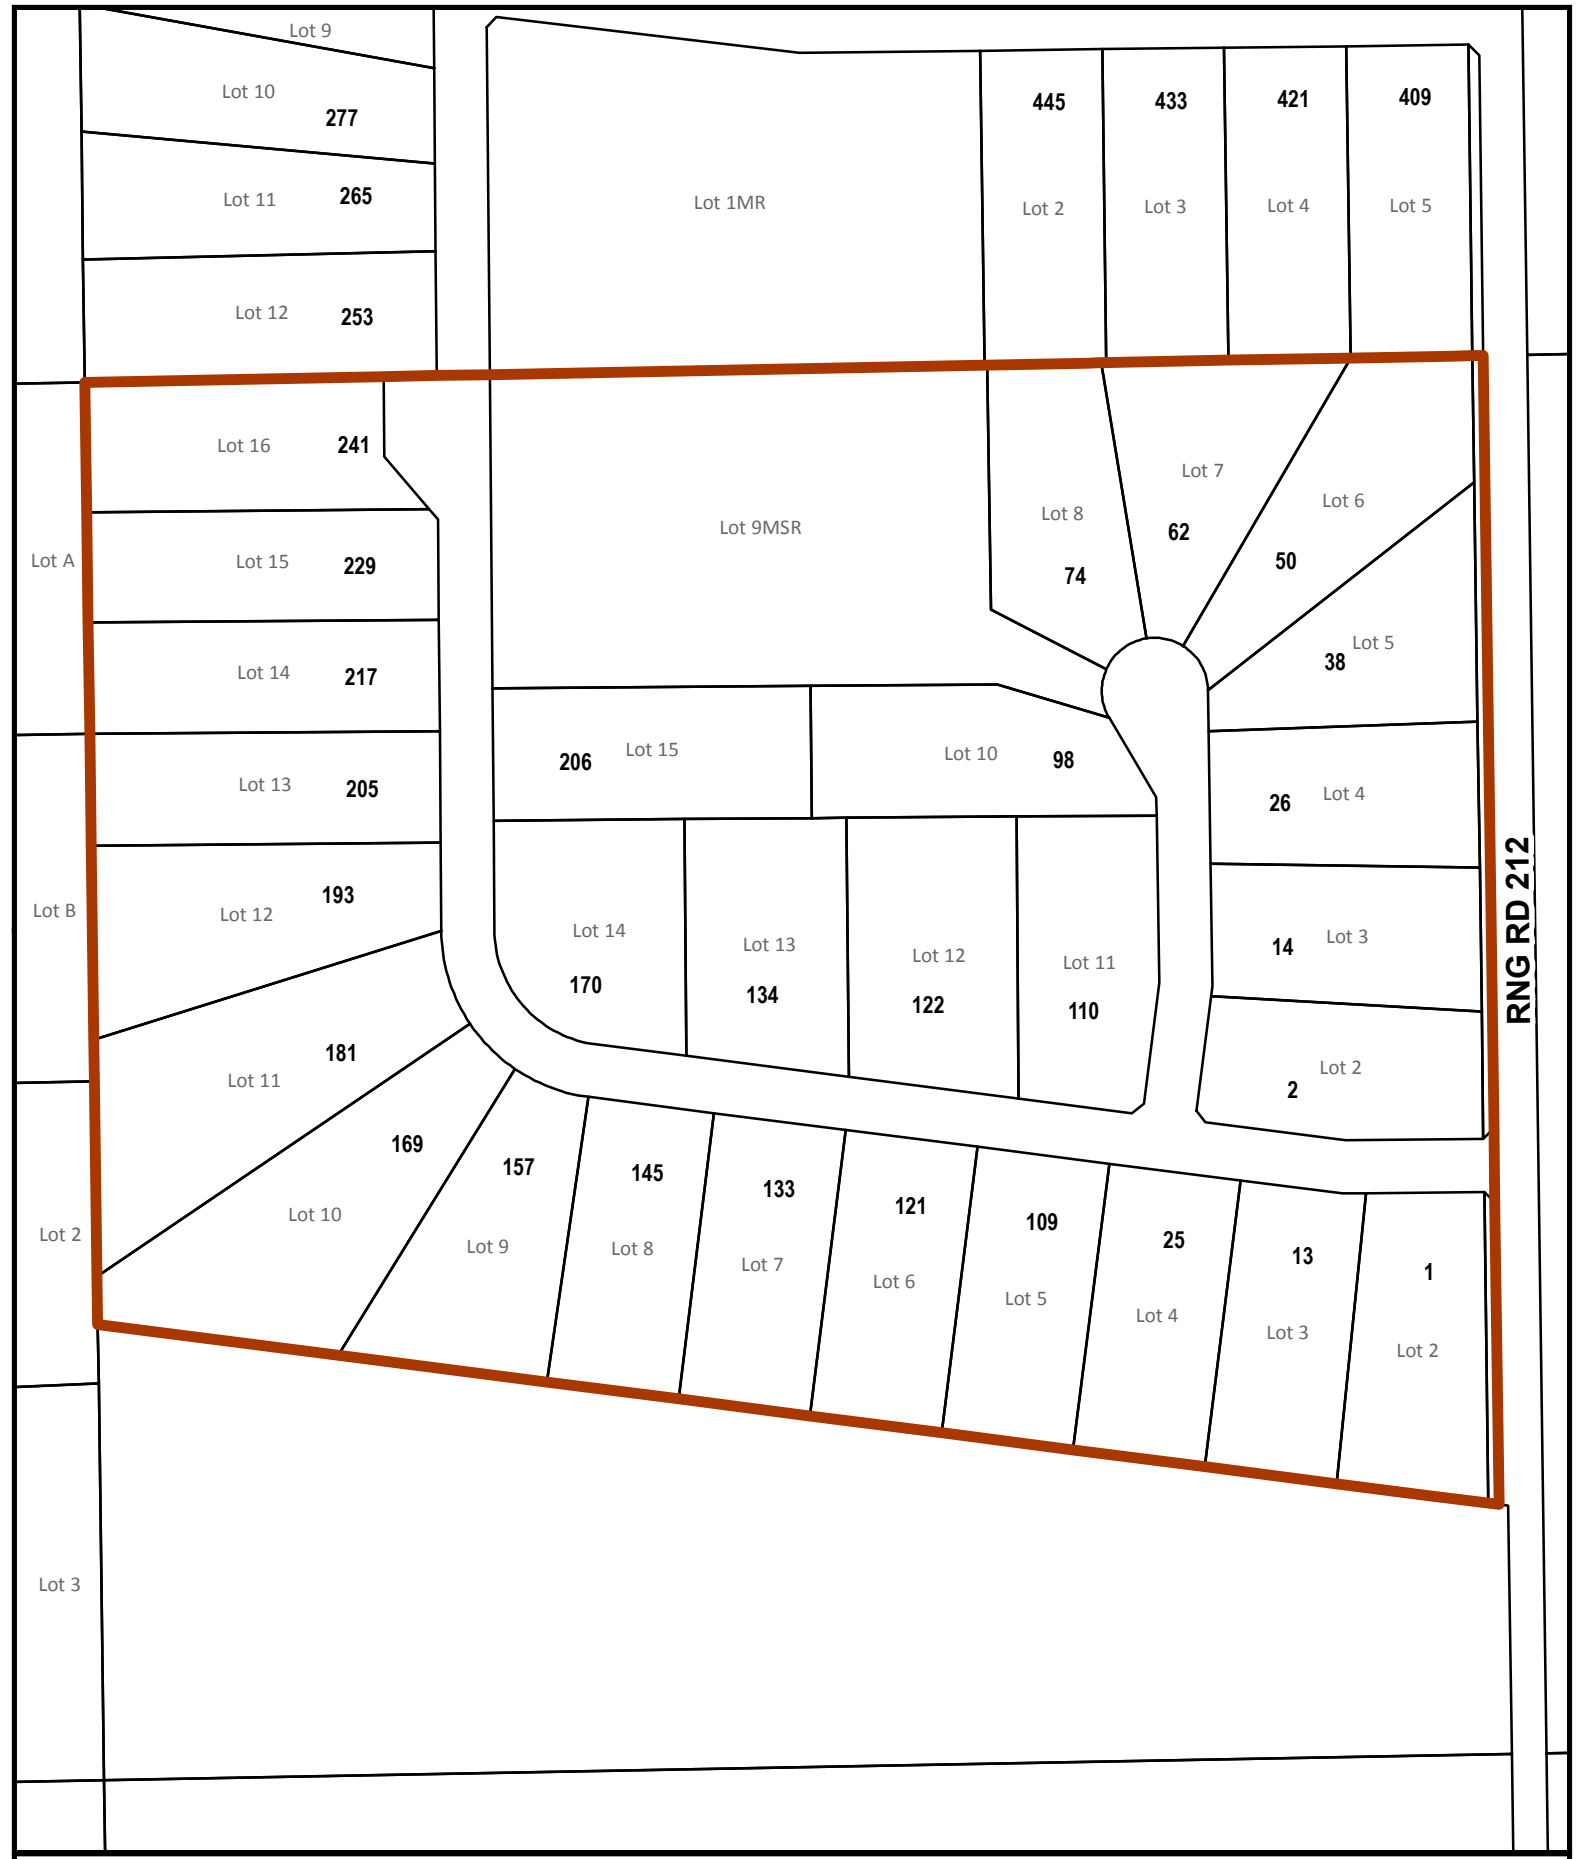

RNG RD 212

LEGEND

- CIVIC ADDRESS
- LOT NUMBER
- PARCEL
- ADDRESS BOUNDARY

Strathcona County Rural Subdivision Address Map

Ministik Estates
51058 Range Road 212

DISCLAIMER: ALL DATA IS PROVIDED FOR CONVENIENCE ONLY AND THE RECIPIENT ACCEPTS FULL RESPONSIBILITY FOR VERIFYING THE ACCURACY AND COMPLETENESS OF THIS DATA. THE RECIPIENT RELEASES STRATHCONA COUNTY, ITS OFFICERS, EMPLOYEES, CONSULTANTS AND AGENTS FROM ANY AND ALL CLAIMS ARISING IN ANY WAY FROM THE CONTENT OF THE PROVISION OF THE DATA. ALL INFORMATION IS SUBJECT TO CHANGE WITHOUT NOTICE.