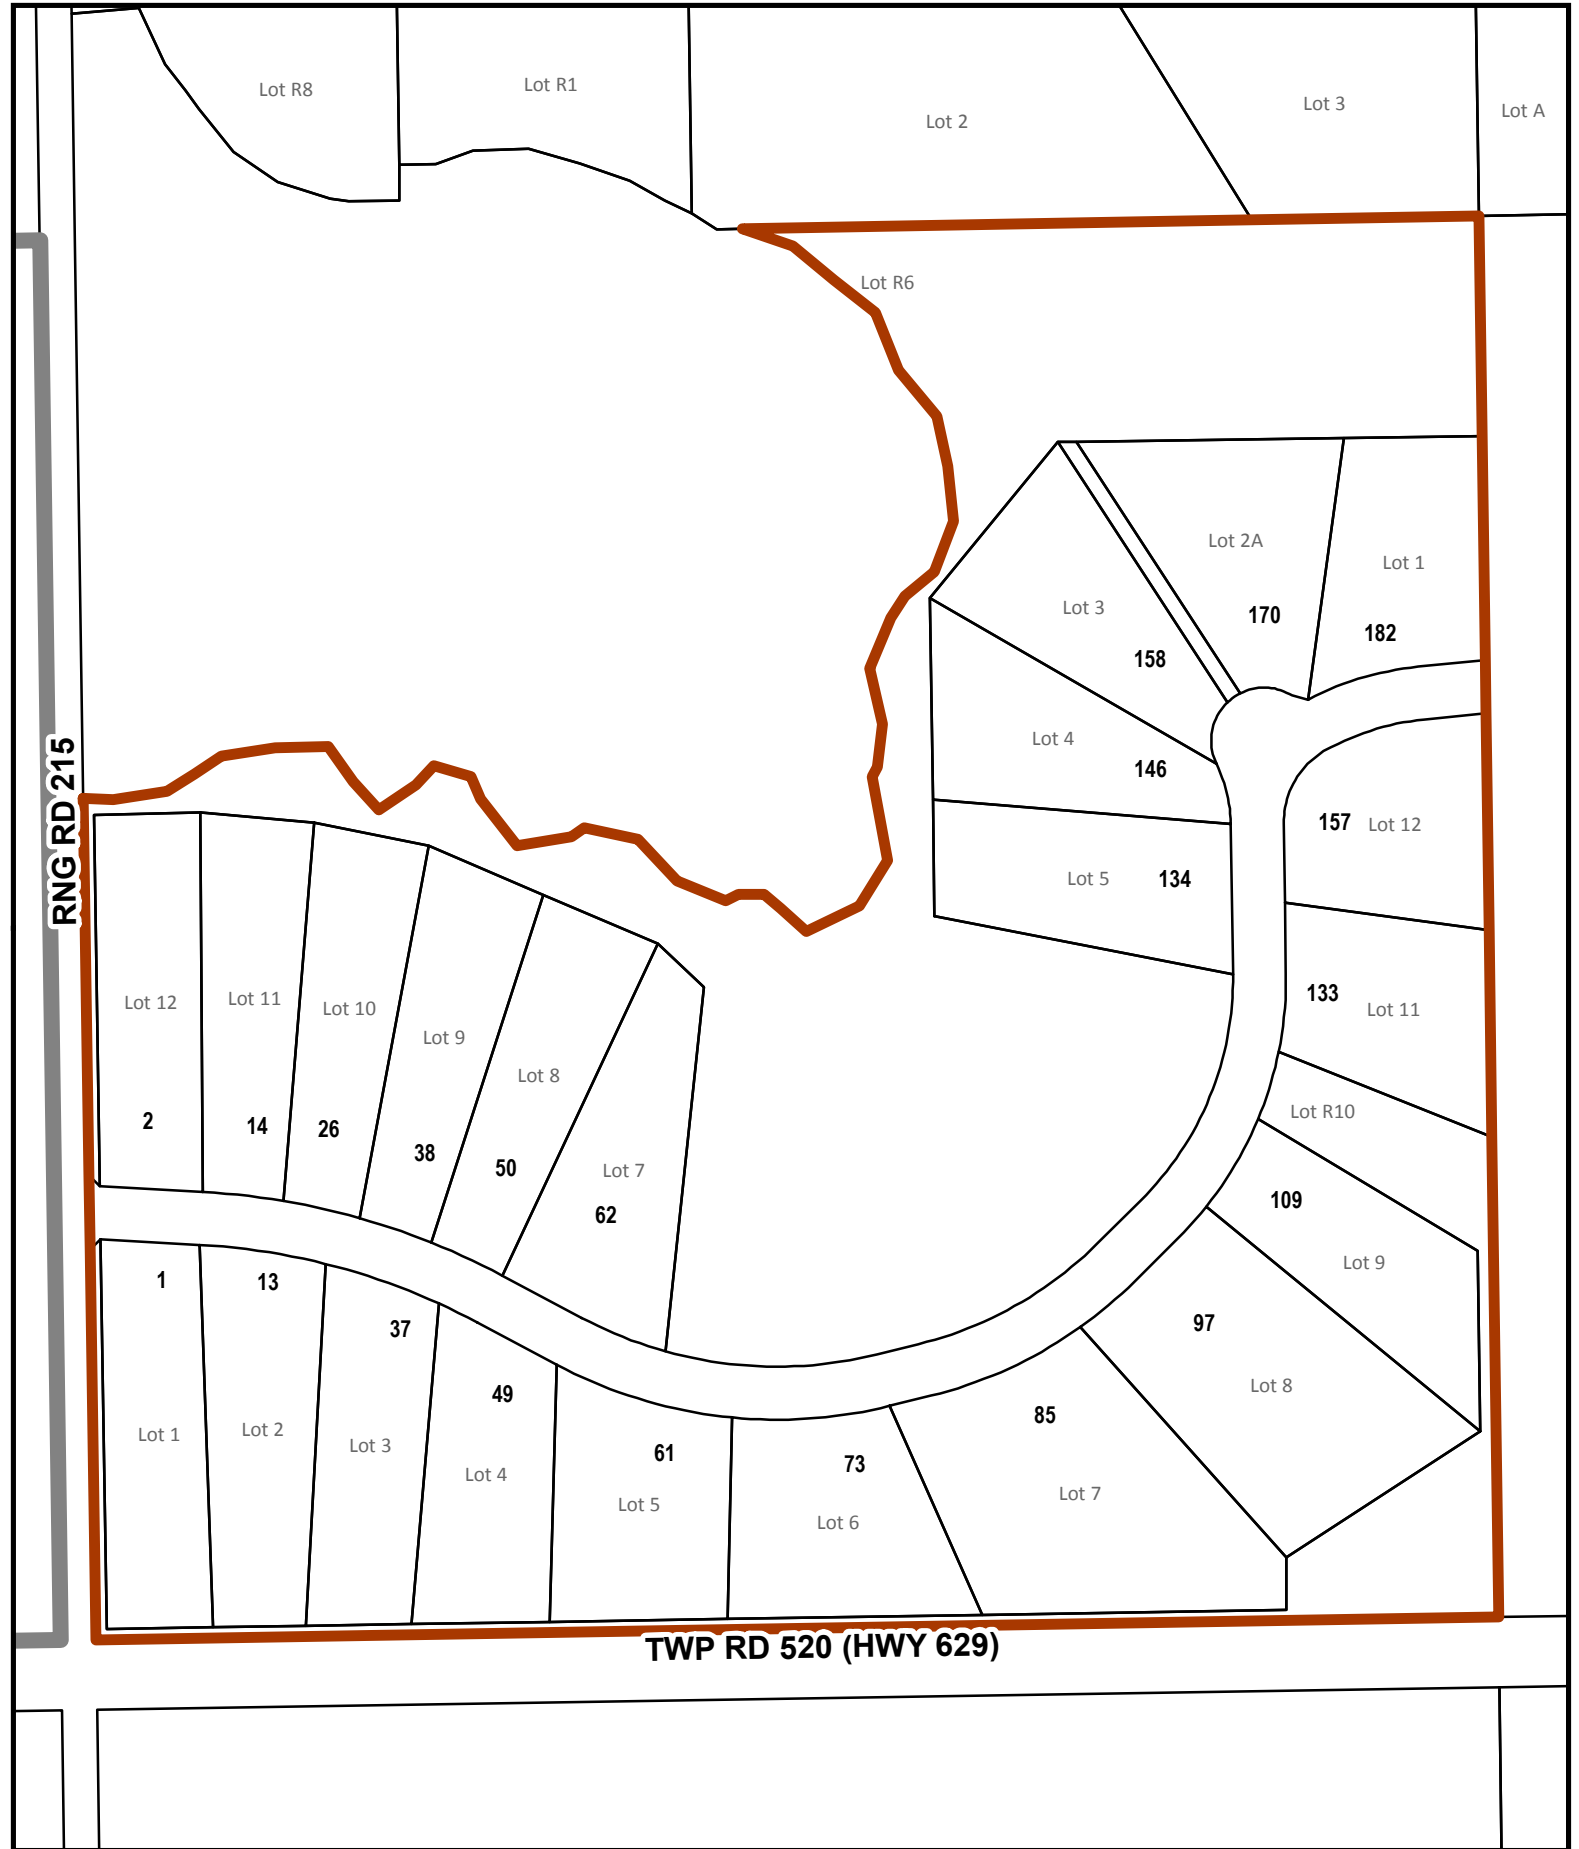

RNG RD 215

TWP RD 520 (HWY 629)

LEGEND	
	CIVIC ADDRESS
	LOT NUMBER
	PARCEL
	ADDRESS BOUNDARY

Strathcona County Rural Subdivision Address Map

Meadow Court
52013 Range Road 215

DISCLAIMER: ALL DATA IS PROVIDED FOR CONVENIENCE ONLY AND THE RECIPIENT ACCEPTS FULL RESPONSIBILITY FOR VERIFYING THE ACCURACY AND COMPLETENESS OF THIS DATA. THE RECIPIENT RELEASES STRATHCONA COUNTY, ITS OFFICERS, EMPLOYEES, CONSULTANTS AND AGENTS FROM ANY AND ALL CLAIMS ARISING IN ANY WAY FROM THE CONTENT OF THE PROVISION OF THE DATA. ALL INFORMATION IS SUBJECT TO CHANGE WITHOUT NOTICE.