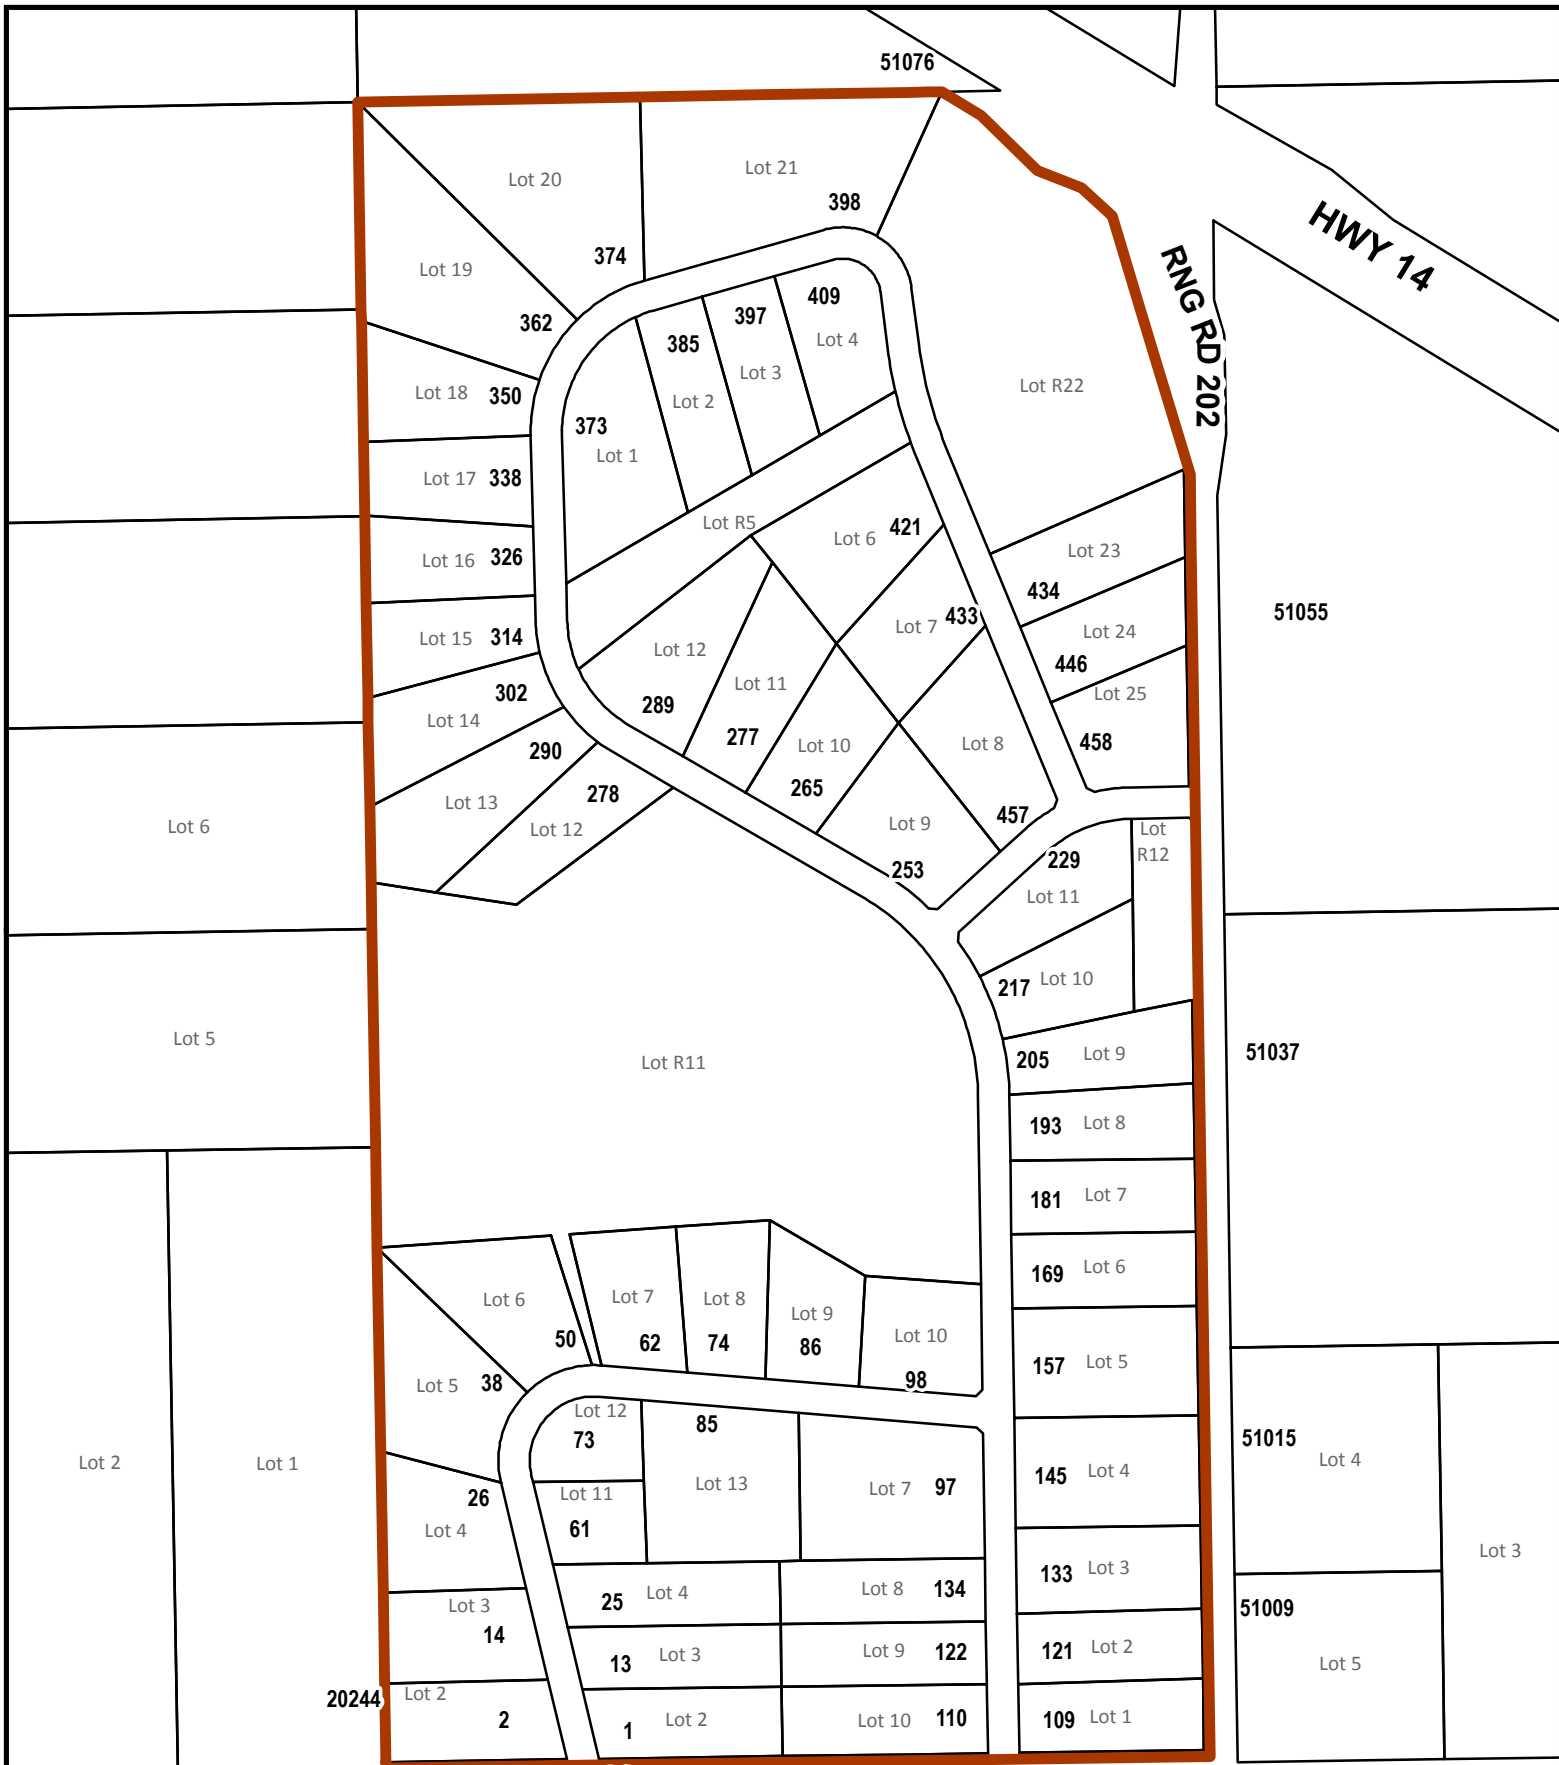

WYE RD (HWY 630)

Strathcona County Rural Subdivision Address Map  
**Lakeview Estates (South)**  
**22560 Wye Road**

- LEGEND**
- 25** CIVIC ADDRESS
  - 25** LOT NUMBER
  - PARCEL
  - ADDRESS BOUNDARY**

TWP RD 510

**LEGEND**

- 25 CIVIC ADDRESS
- 25 LOT NUMBER
- PARCEL
- ADDRESS BOUNDARY

**Strathcona County Rural Subdivision Address Map**

**Lakewood Acres  
20212 Township Road 510**

10/2017

DISCLAIMER: ALL DATA IS PROVIDED FOR CONVENIENCE ONLY AND THE RECIPIENT ACCEPTS FULL RESPONSIBILITY FOR VERIFYING THE ACCURACY AND COMPLETENESS OF THIS DATA. THE RECIPIENT RELEASES STRATHCONA COUNTY, ITS OFFICERS, EMPLOYEES, CONSULTANTS AND AGENTS FROM ANY AND ALL CLAIMS ARISING IN ANY WAY FROM THE CONTENT OF THE PROVISION OF THE DATA. ALL INFORMATION IS SUBJECT TO CHANGE WITHOUT NOTICE.

Lot 1A

Lot 1

Lot 2

Lot 3A

Lot 3B

TWP RD 522

**LEGEND**  
 25 CIVIC ADDRESS  
 25 LOT NUMBER  
 PARCEL  
 ADDRESS BOUNDARY

**Strathcona County Rural Subdivision Address Map**  
**Laurina Estates**  
**52145 Range Road 225**

**RNG RD 224**

**LEGEND**  
 25 CIVIC ADDRESS  
 25 LOT NUMBER  
 PARCEL  
 ADDRESS BOUNDARY

**Strathcona County Rural Subdivision Address Map**  
**Lincoln Greene**  
**51509 Range Road 224**

10/2017  
  
**STRATHCONA COUNTY**