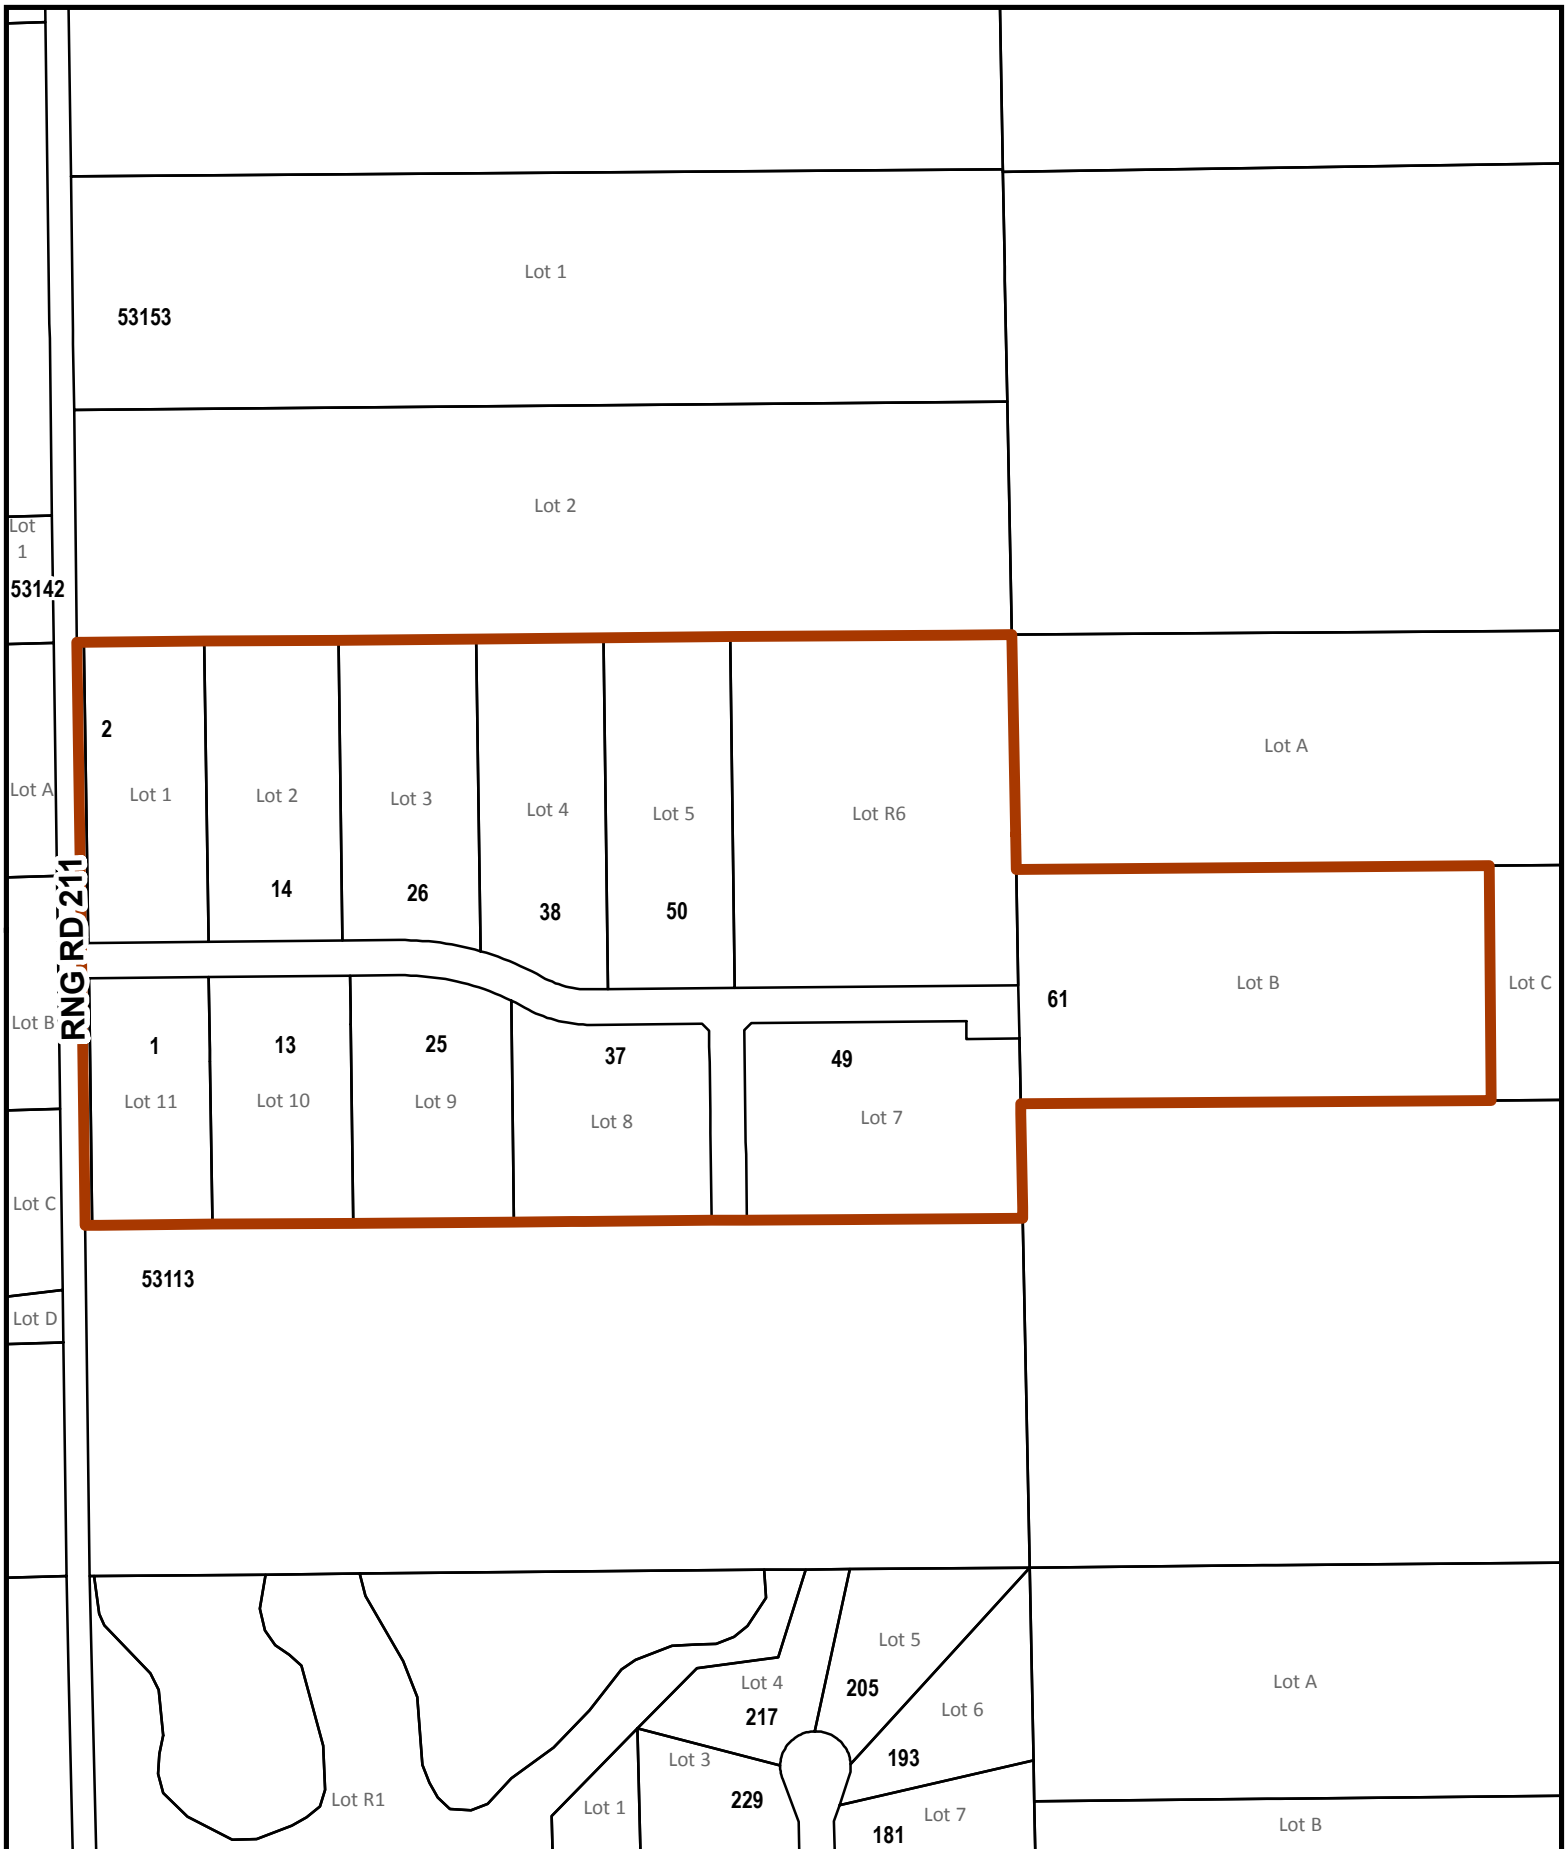

LEGEND

- **25** CIVIC ADDRESS
- **25** LOT NUMBER
- PARCEL
- ADDRESS BOUNDARY

Strathcona County Rural Subdivision Address Map

Liston Drive Estates
53127 Range Road 211

10/2017

DISCLAIMER: ALL DATA IS PROVIDED FOR CONVENIENCE ONLY AND THE RECIPIENT ACCEPTS FULL RESPONSIBILITY FOR VERIFYING THE ACCURACY AND COMPLETENESS OF THIS DATA. THE RECIPIENT RELEASES STRATHCONA COUNTY, ITS OFFICERS, EMPLOYEES, CONSULTANTS AND AGENTS FROM ANY AND ALL CLAIMS ARISING IN ANY WAY FROM THE CONTENT OF THE DATA. ALL INFORMATION IS SUBJECT TO CHANGE WITHOUT NOTICE.