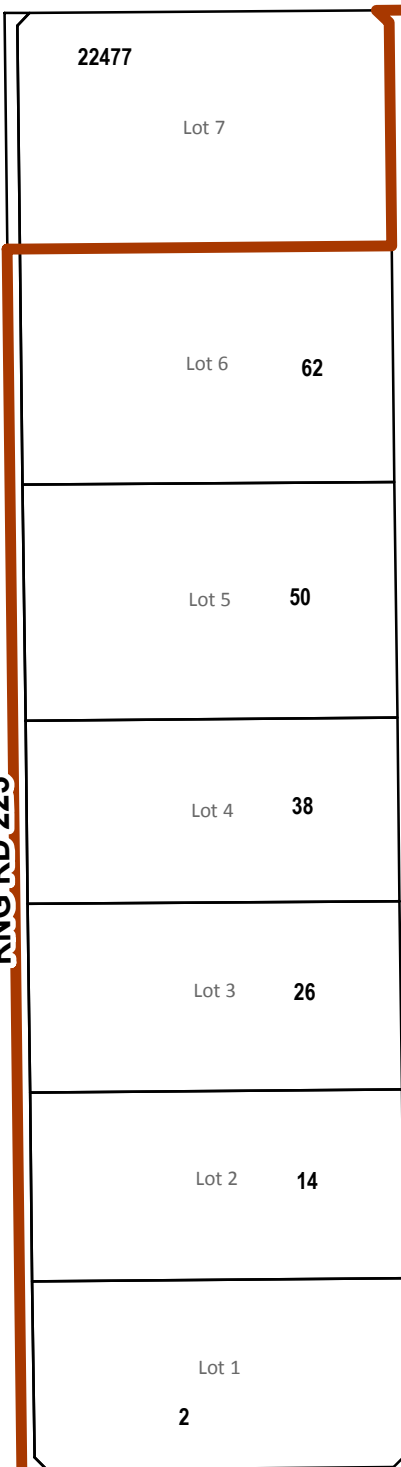

WYE RD (HWY 630)

Strathcona County Rural Subdivision Address Map  
**Lakeview Estates (South)**  
**22560 Wye Road**

- LEGEND**
- 25** CIVIC ADDRESS
  - 25** LOT NUMBER
  - PARCEL
  - ADDRESS BOUNDARY**

TWP RD 510

**LEGEND**

- 25 CIVIC ADDRESS
- 25 LOT NUMBER
- PARCEL
- ADDRESS BOUNDARY

**Strathcona County Rural Subdivision Address Map**

**Lakewood Acres  
20212 Township Road 510**

10/2017

DISCLAIMER: ALL DATA IS PROVIDED FOR CONVENIENCE ONLY AND THE RECIPIENT ACCEPTS FULL RESPONSIBILITY FOR VERIFYING THE ACCURACY AND COMPLETENESS OF THIS DATA. THE RECIPIENT RELEASES STRATHCONA COUNTY, ITS OFFICERS, EMPLOYEES, CONSULTANTS AND AGENTS FROM ANY AND ALL CLAIMS ARISING IN ANY WAY FROM THE CONTENT OF THE PROVISION OF THE DATA. ALL INFORMATION IS SUBJECT TO CHANGE WITHOUT NOTICE.

Lot 1A

Lot 1

Lot 2

Lot 3A

Lot 3B

TWP RD 522

**LEGEND**  
 25 CIVIC ADDRESS  
 25 LOT NUMBER  
 PARCEL  
 ADDRESS BOUNDARY

**Strathcona County Rural Subdivision Address Map**  
**Laurina Estates**  
**52145 Range Road 225**

432

Lot B

Lot C

25

Lot D

37

Lot R

Lot E