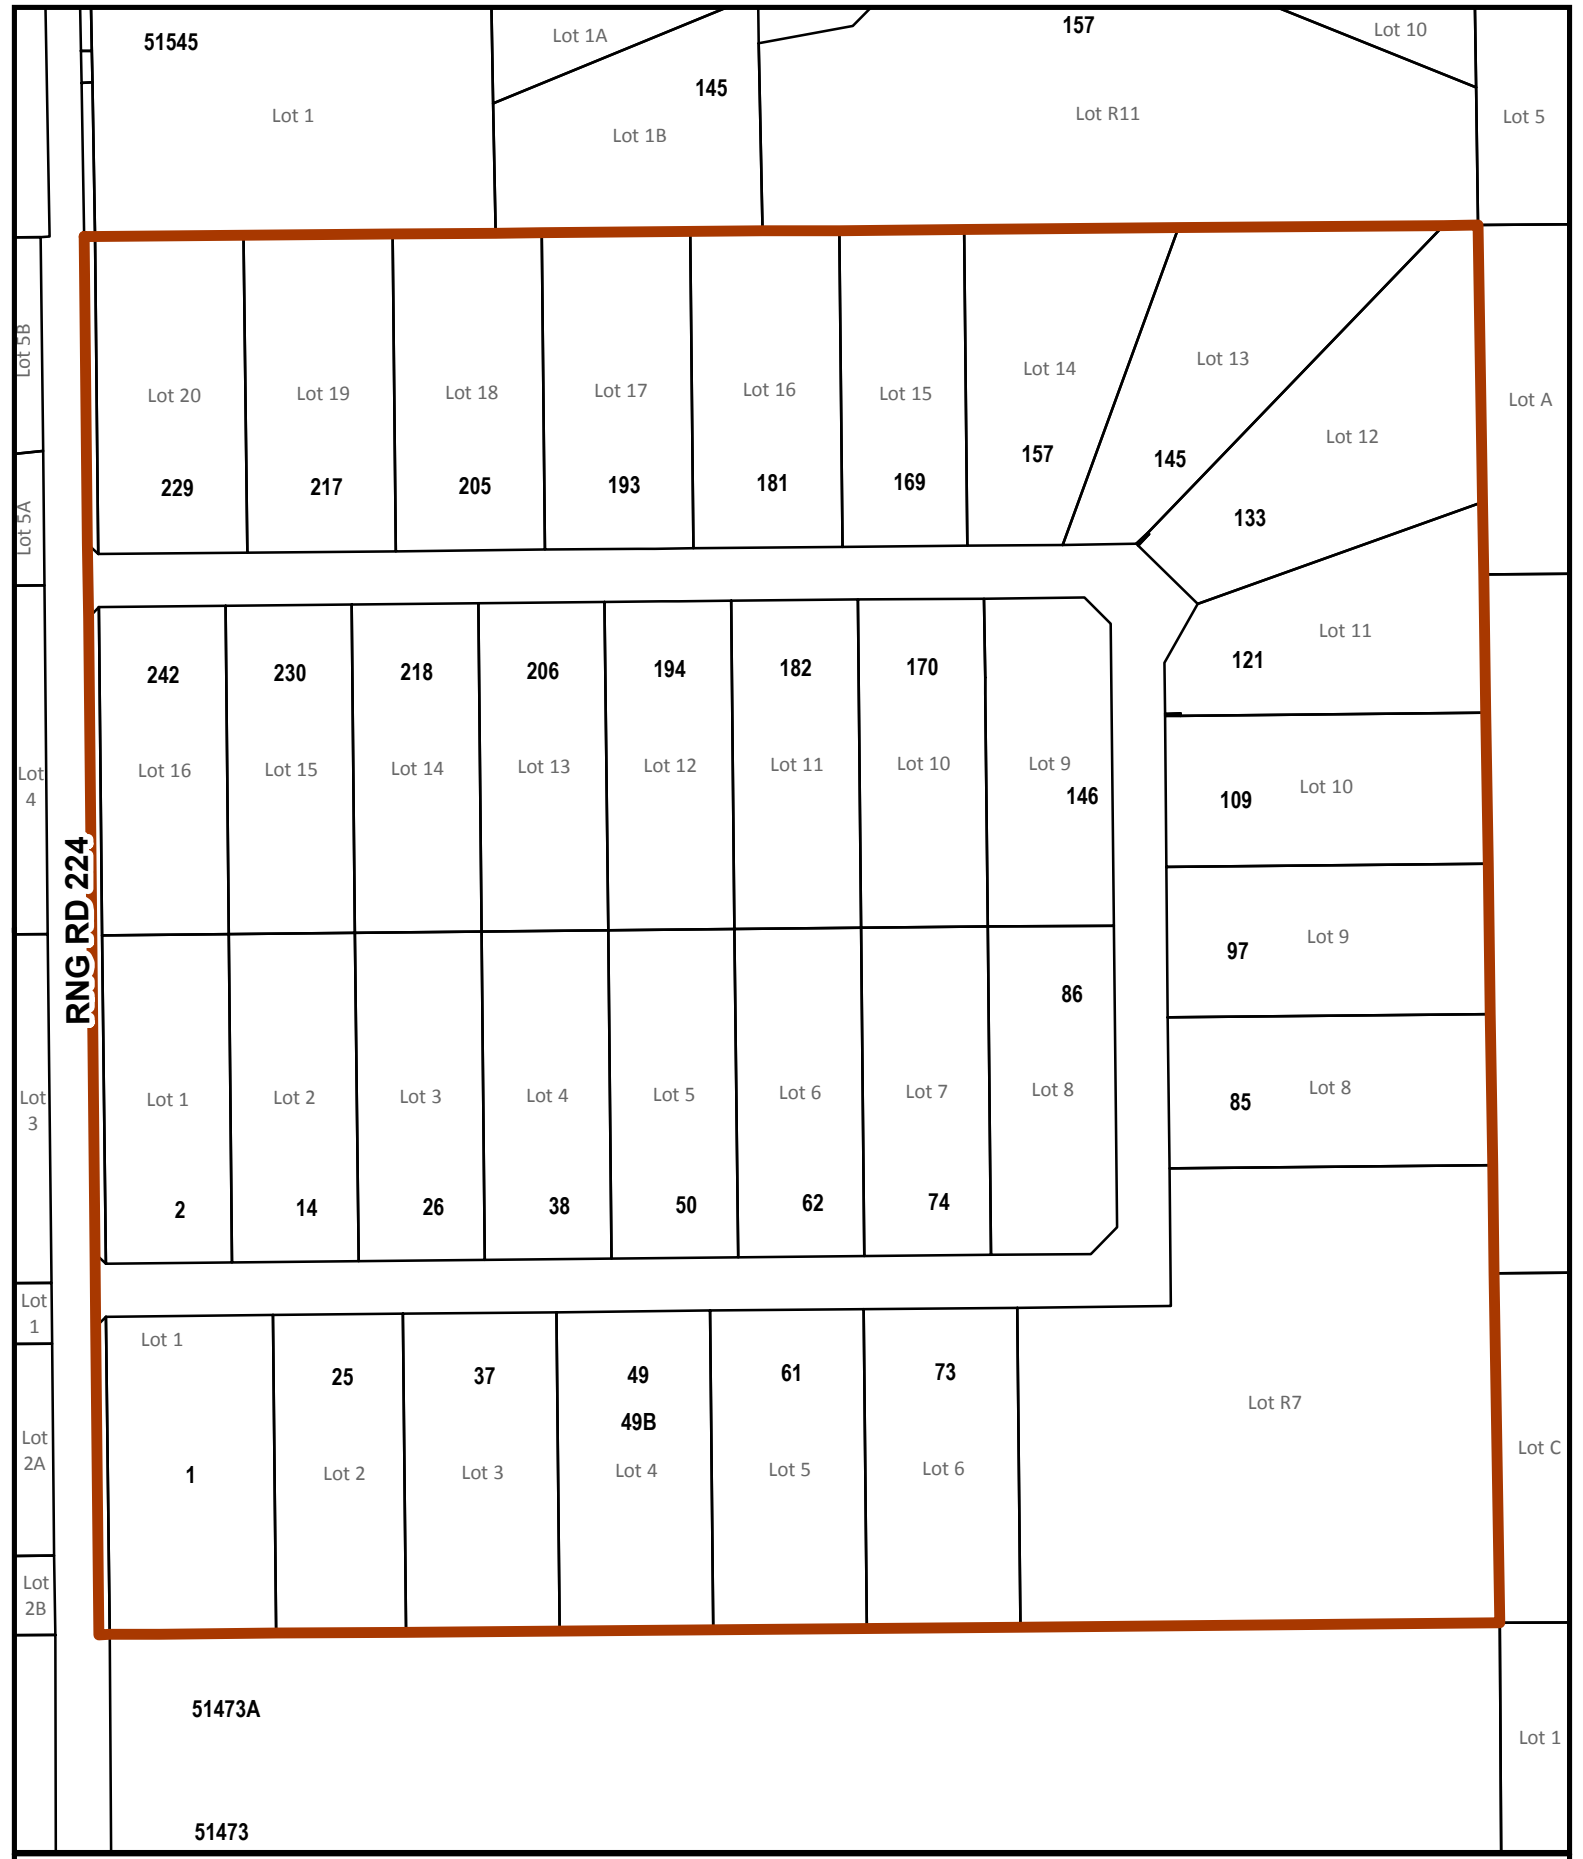

RNG RD 224

LEGEND
25 CIVIC ADDRESS
25 LOT NUMBER
PARCEL
ADDRESS BOUNDARY

Strathcona County Rural Subdivision Address Map
Lincoln Greene
51509 Range Road 224

10/2017

STRATHCONA COUNTY

DISCLAIMER: ALL DATA IS PROVIDED FOR CONVENIENCE ONLY AND THE RECIPIENT ACCEPTS FULL RESPONSIBILITY FOR VERIFYING THE ACCURACY AND COMPLETENESS OF THIS DATA. THE RECIPIENT RELEASES STRATHCONA COUNTY, ITS OFFICERS, EMPLOYEES, CONSULTANTS AND AGENTS FROM ANY AND ALL CLAIMS ARISING IN ANY WAY FROM THE CONTENT OF THE PROVISION OF THE DATA. ALL INFORMATION IS SUBJECT TO CHANGE WITHOUT NOTICE.