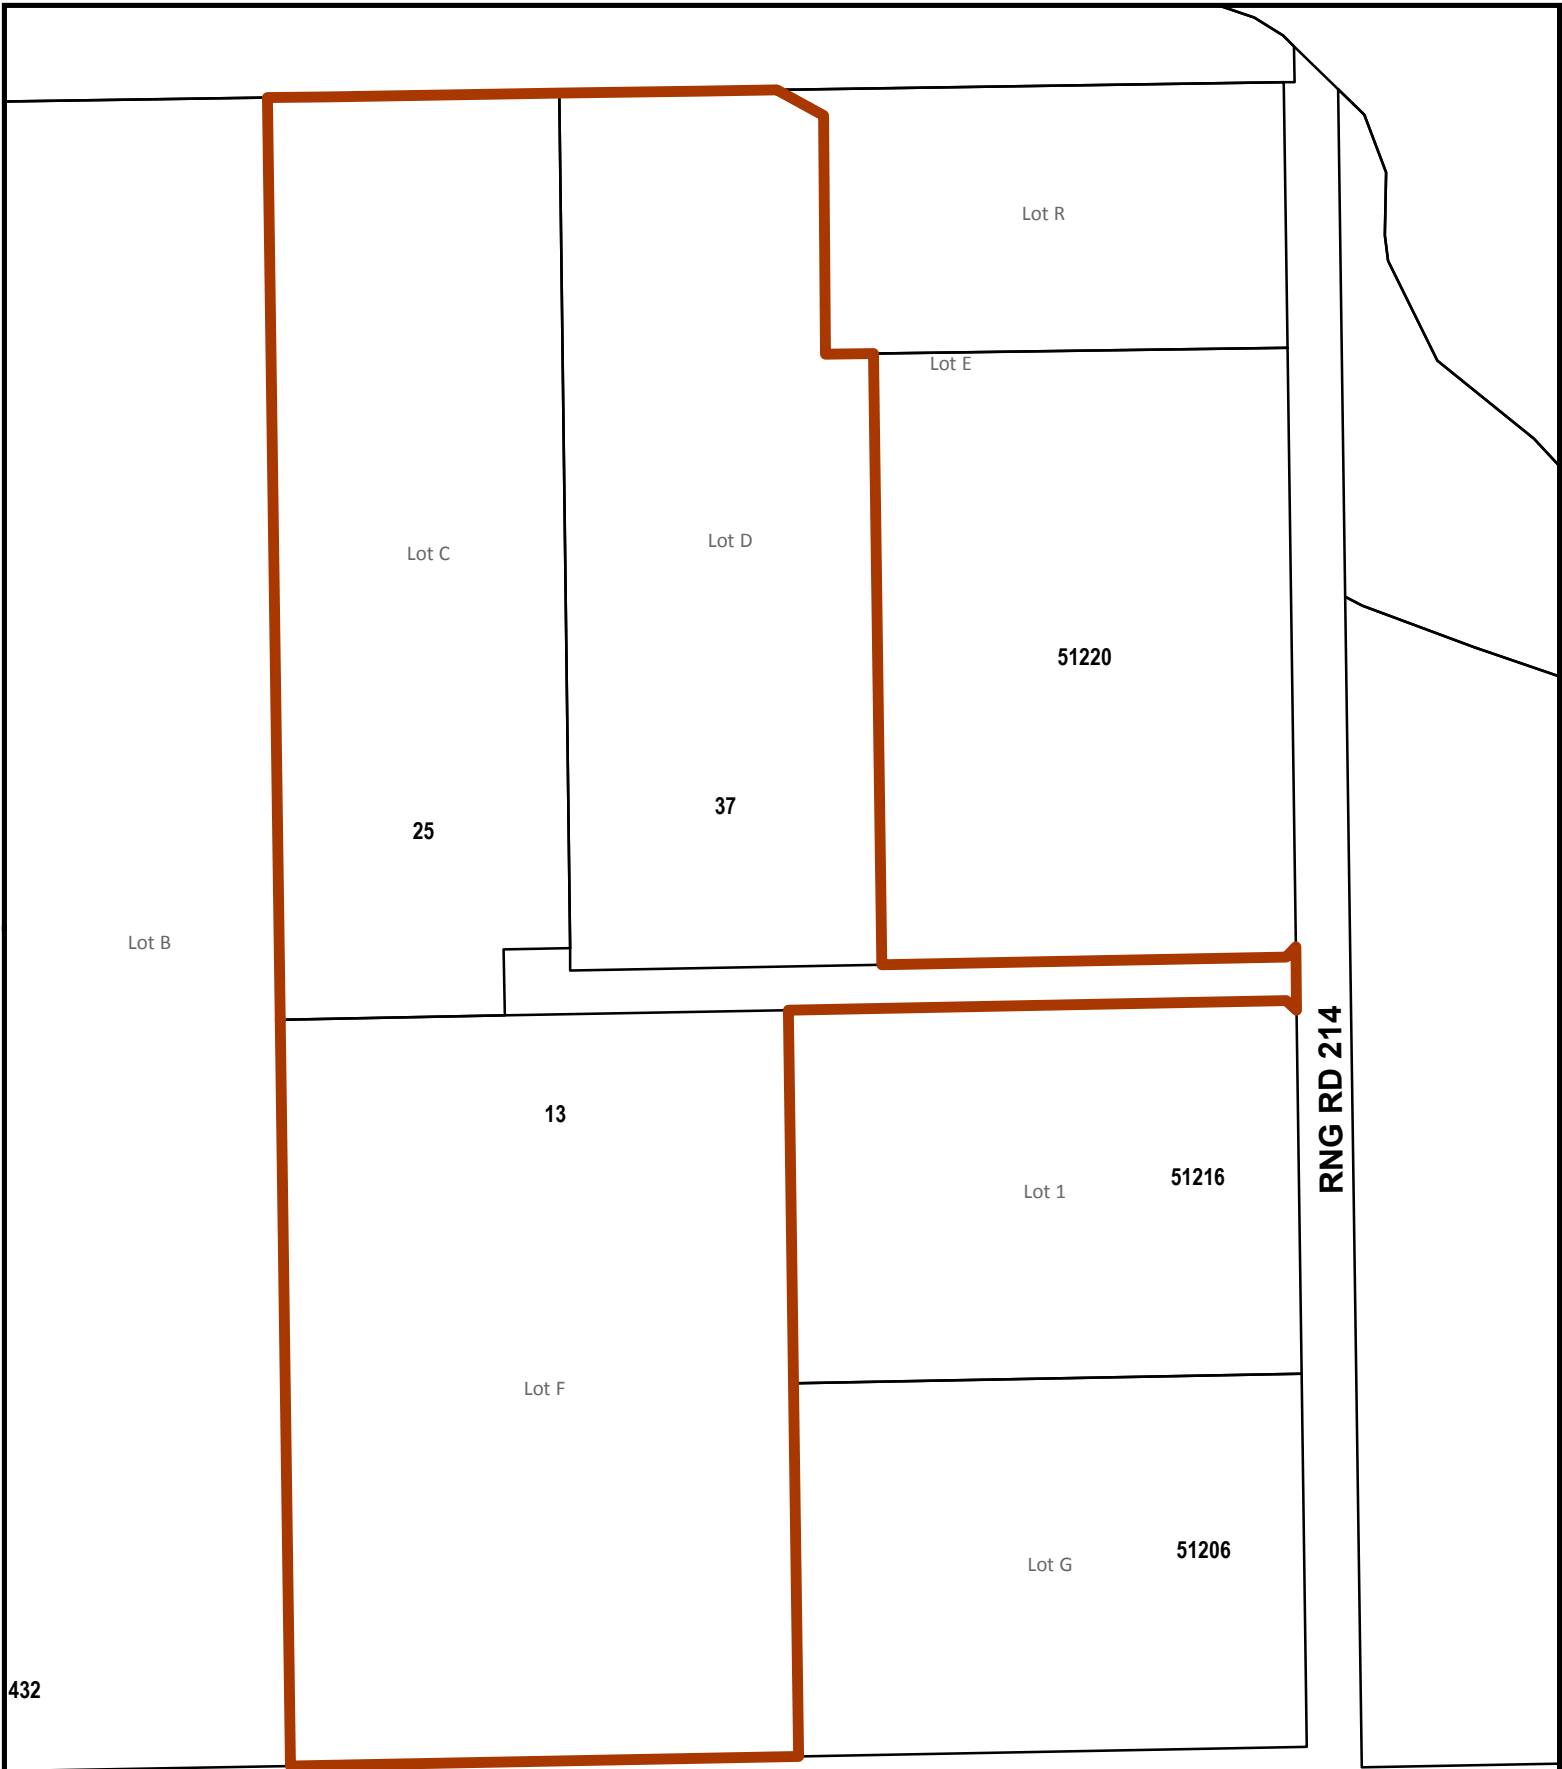

432

Lot B

Lot C

25

Lot D

37

Lot R

Lot E

51220

13

Lot F

Lot 1

51216

RNG RD 214

Lot G

51206

HWY 14

LEGEND	
25	CIVIC ADDRESS
25	LOT NUMBER
	PARCEL
	ADDRESS BOUNDARY

Strathcona County Rural Subdivision Address Map

Le Bel Abri

51218 Range Road 214

DISCLAIMER: ALL DATA IS PROVIDED FOR CONVENIENCE ONLY AND THE RECIPIENT ACCEPTS FULL RESPONSIBILITY FOR VERIFYING THE ACCURACY AND COMPLETENESS OF THIS DATA. THE RECIPIENT RELEASES STRATHCONA COUNTY, ITS OFFICERS, EMPLOYEES, CONSULTANTS AND AGENTS FROM ANY AND ALL CLAIMS ARISING IN ANY WAY FROM THE CONTENT OF THE PROVISION OF THE DATA. ALL INFORMATION IS SUBJECT TO CHANGE WITHOUT NOTICE.