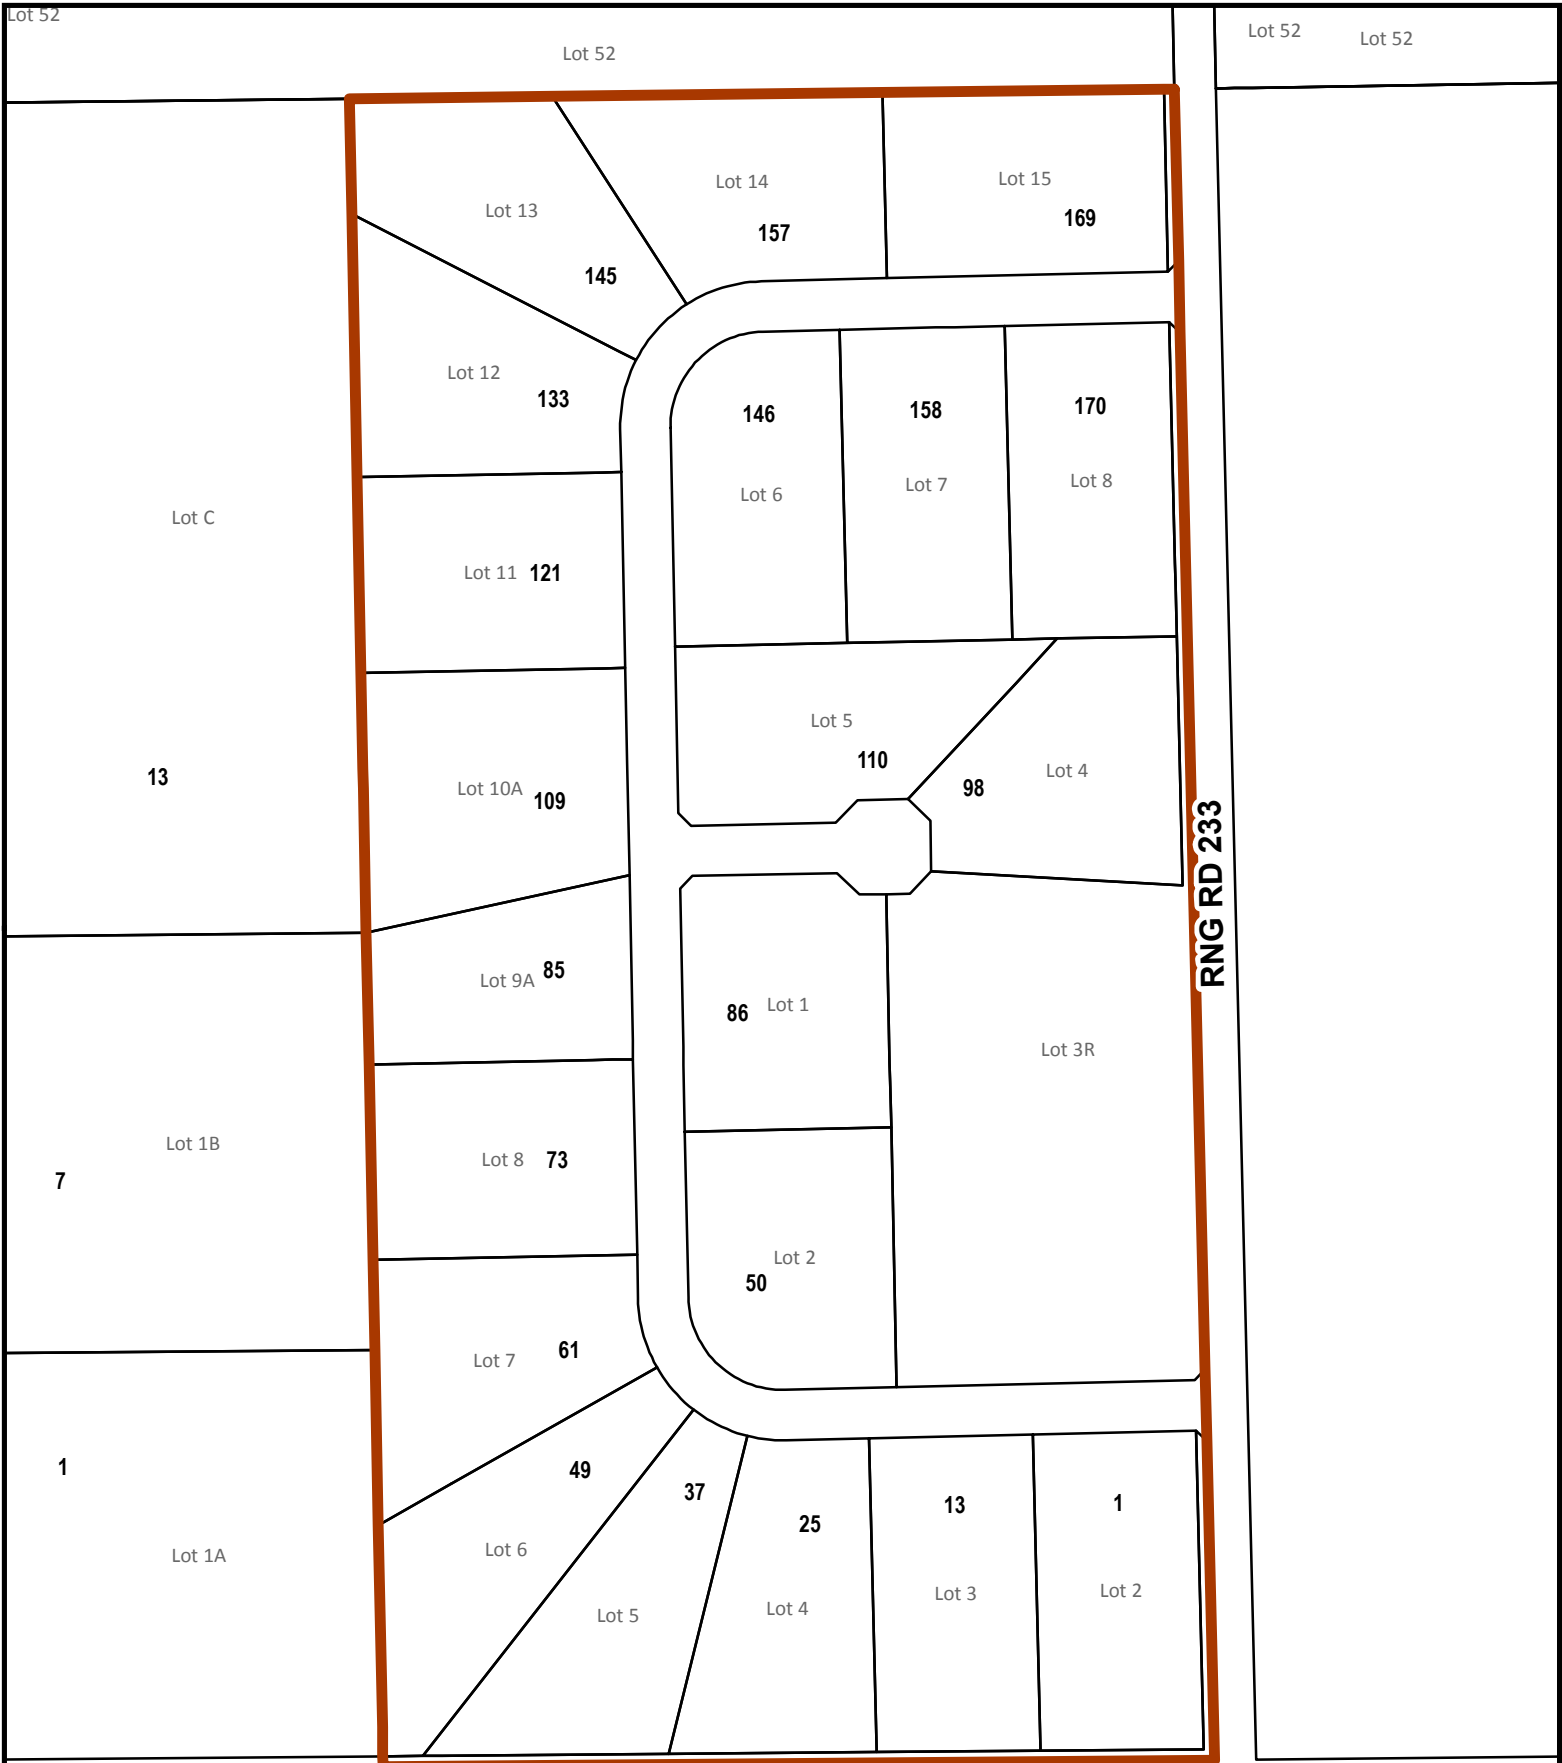

Strathcona County Rural Subdivision Address Map

Lynley Ridge

52010 Range Road 233

LEGEND
25 CIVIC ADDRESS
25 LOT NUMBER
PARCEL
ADDRESS BOUNDARY

DISCLAIMER: ALL DATA IS PROVIDED FOR CONVENIENCE ONLY AND THE RECIPIENT ACCEPTS FULL RESPONSIBILITY FOR VERIFYING THE ACCURACY AND COMPLETENESS OF THIS DATA. THE RECIPIENT RELEASES STRATHCONA COUNTY, ITS OFFICERS, EMPLOYEES, CONSULTANTS AND AGENTS FROM ANY AND ALL CLAIMS ARISING IN ANY WAY FROM THE CONTENT OF THE PROVISION OF THE DATA. ALL INFORMATION IS SUBJECT TO CHANGE WITHOUT NOTICE.