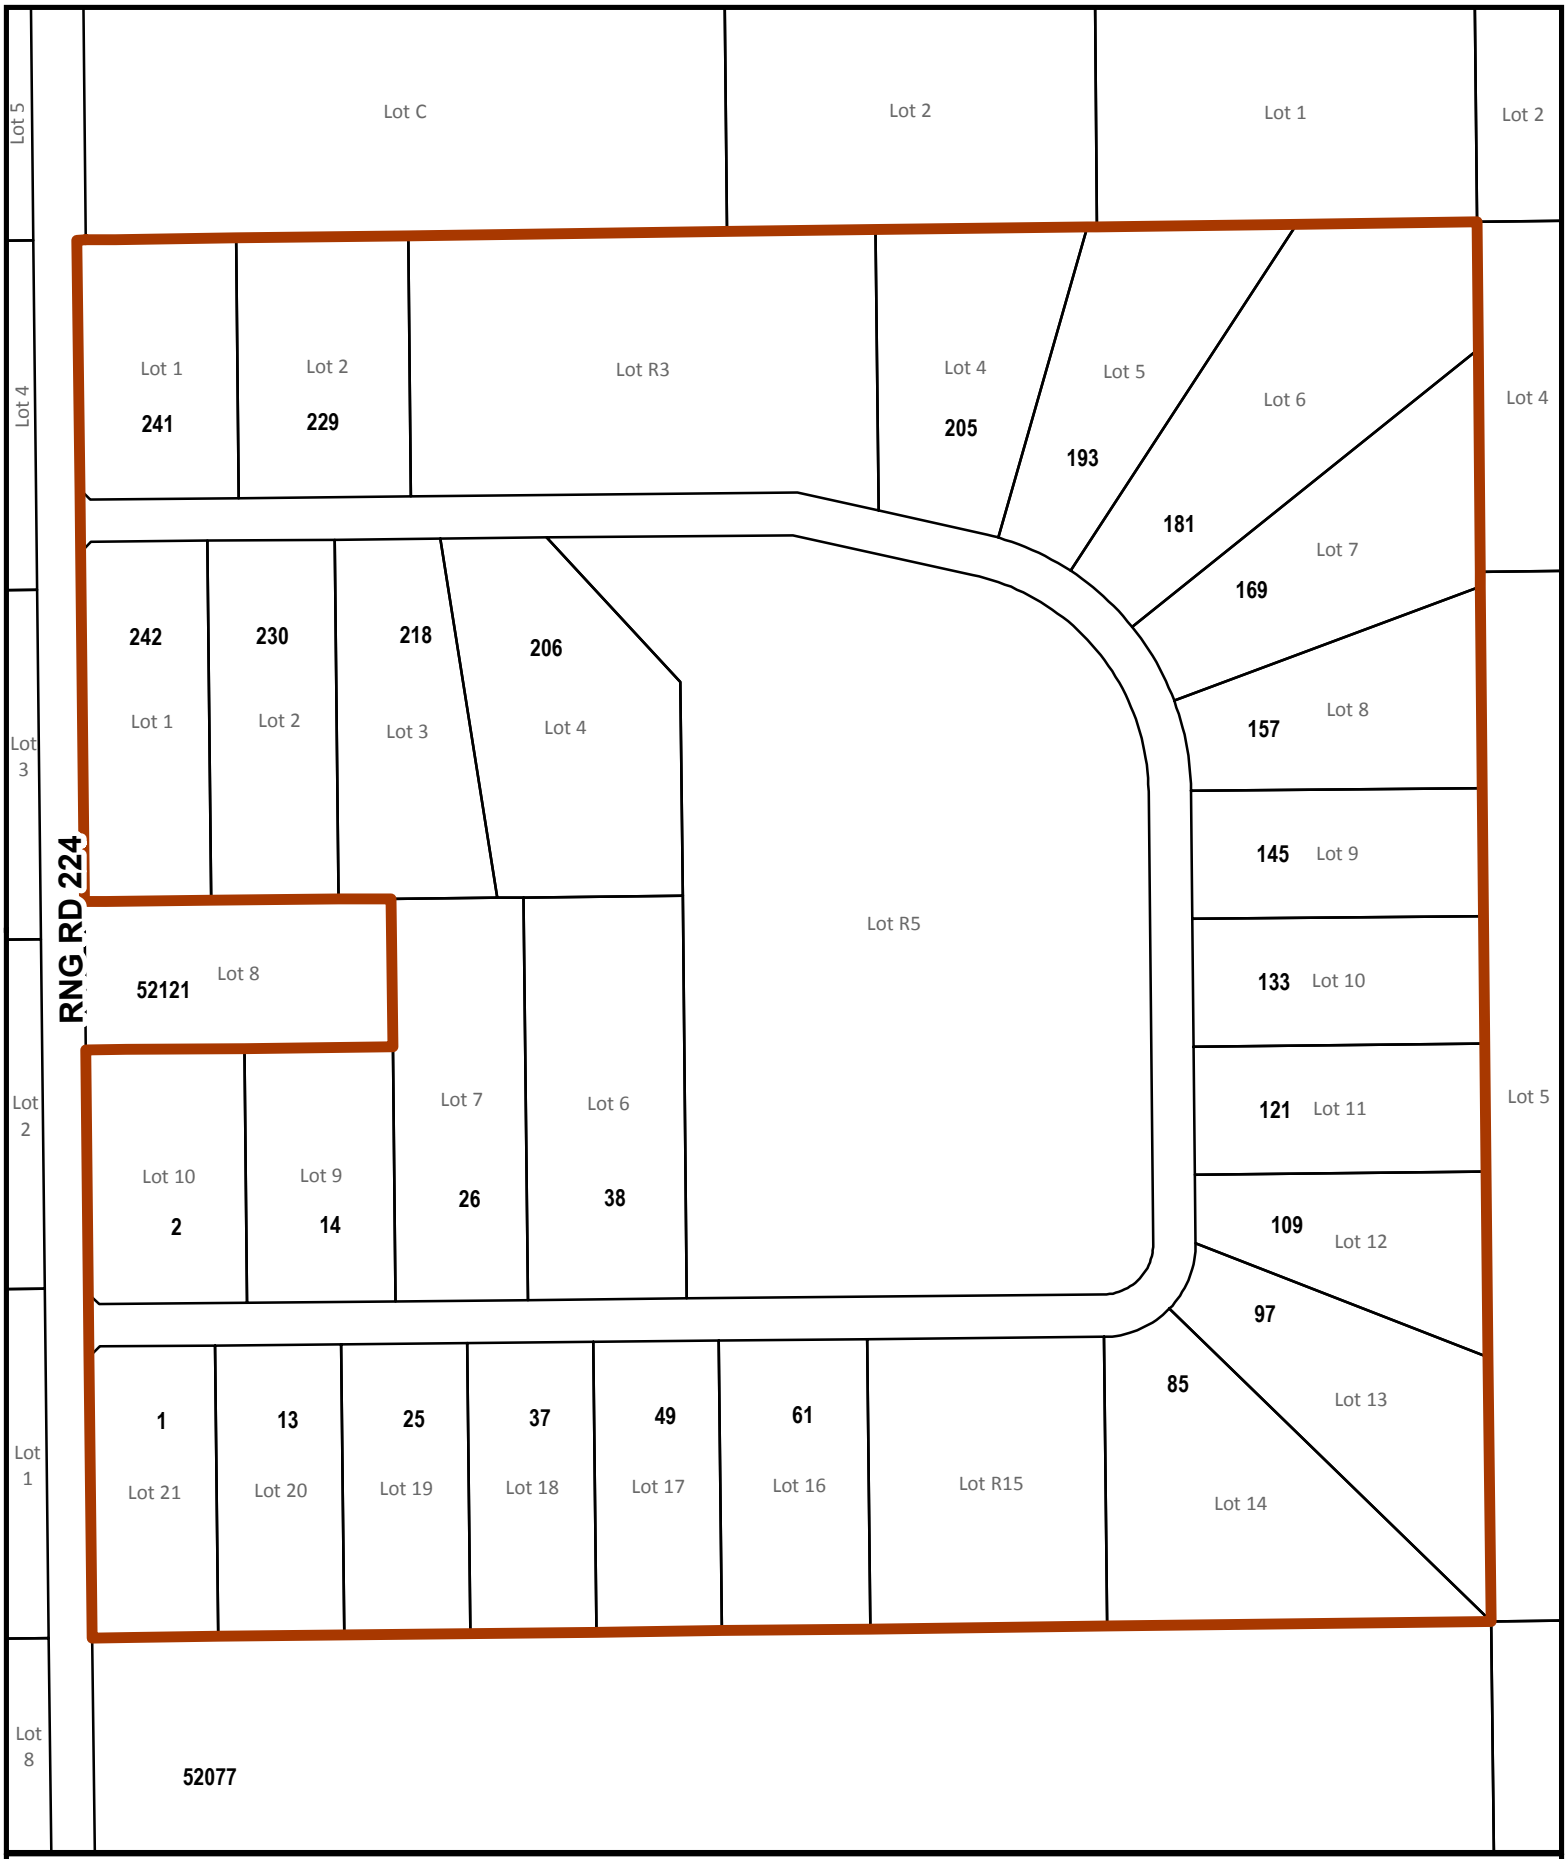

RING RD 223

**LEGEND**

- 25 CIVIC ADDRESS
- 25 LOT NUMBER
- ▭ PARCEL
- ADDRESS BOUNDARY

**Strathcona County Rural Subdivision Address Map**

**Jaymoor Estates**  
**52260 Range Road 223**

10/2017

DISCLAIMER: ALL DATA IS PROVIDED FOR CONVENIENCE ONLY AND THE RECIPIENT ACCEPTS FULL RESPONSIBILITY FOR VERIFYING THE ACCURACY AND COMPLETENESS OF THIS DATA. THE RECIPIENT RELEASES STRATHCONA COUNTY, ITS OFFICERS, EMPLOYEES, CONSULTANTS AND AGENTS FROM ANY AND ALL CLAIMS ARISING IN ANY WAY FROM THE CONTENT OF THE PROVISION OF THE DATA. ALL INFORMATION IS SUBJECT TO CHANGE WITHOUT NOTICE.

RNG RD 224

Lot 5  
Lot 4  
Lot 3  
Lot 2  
Lot 1  
Lot 8

Lot 2  
Lot 4  
Lot 4  
Lot 5

LEGEND	
<b>25</b>	CIVIC ADDRESS
<b>25</b>	LOT NUMBER
	PARCEL
	ADDRESS BOUNDARY

**Strathcona County Rural Subdivision Address Map**  
**Jidaro Valley**  
**52109 Range Road 224**