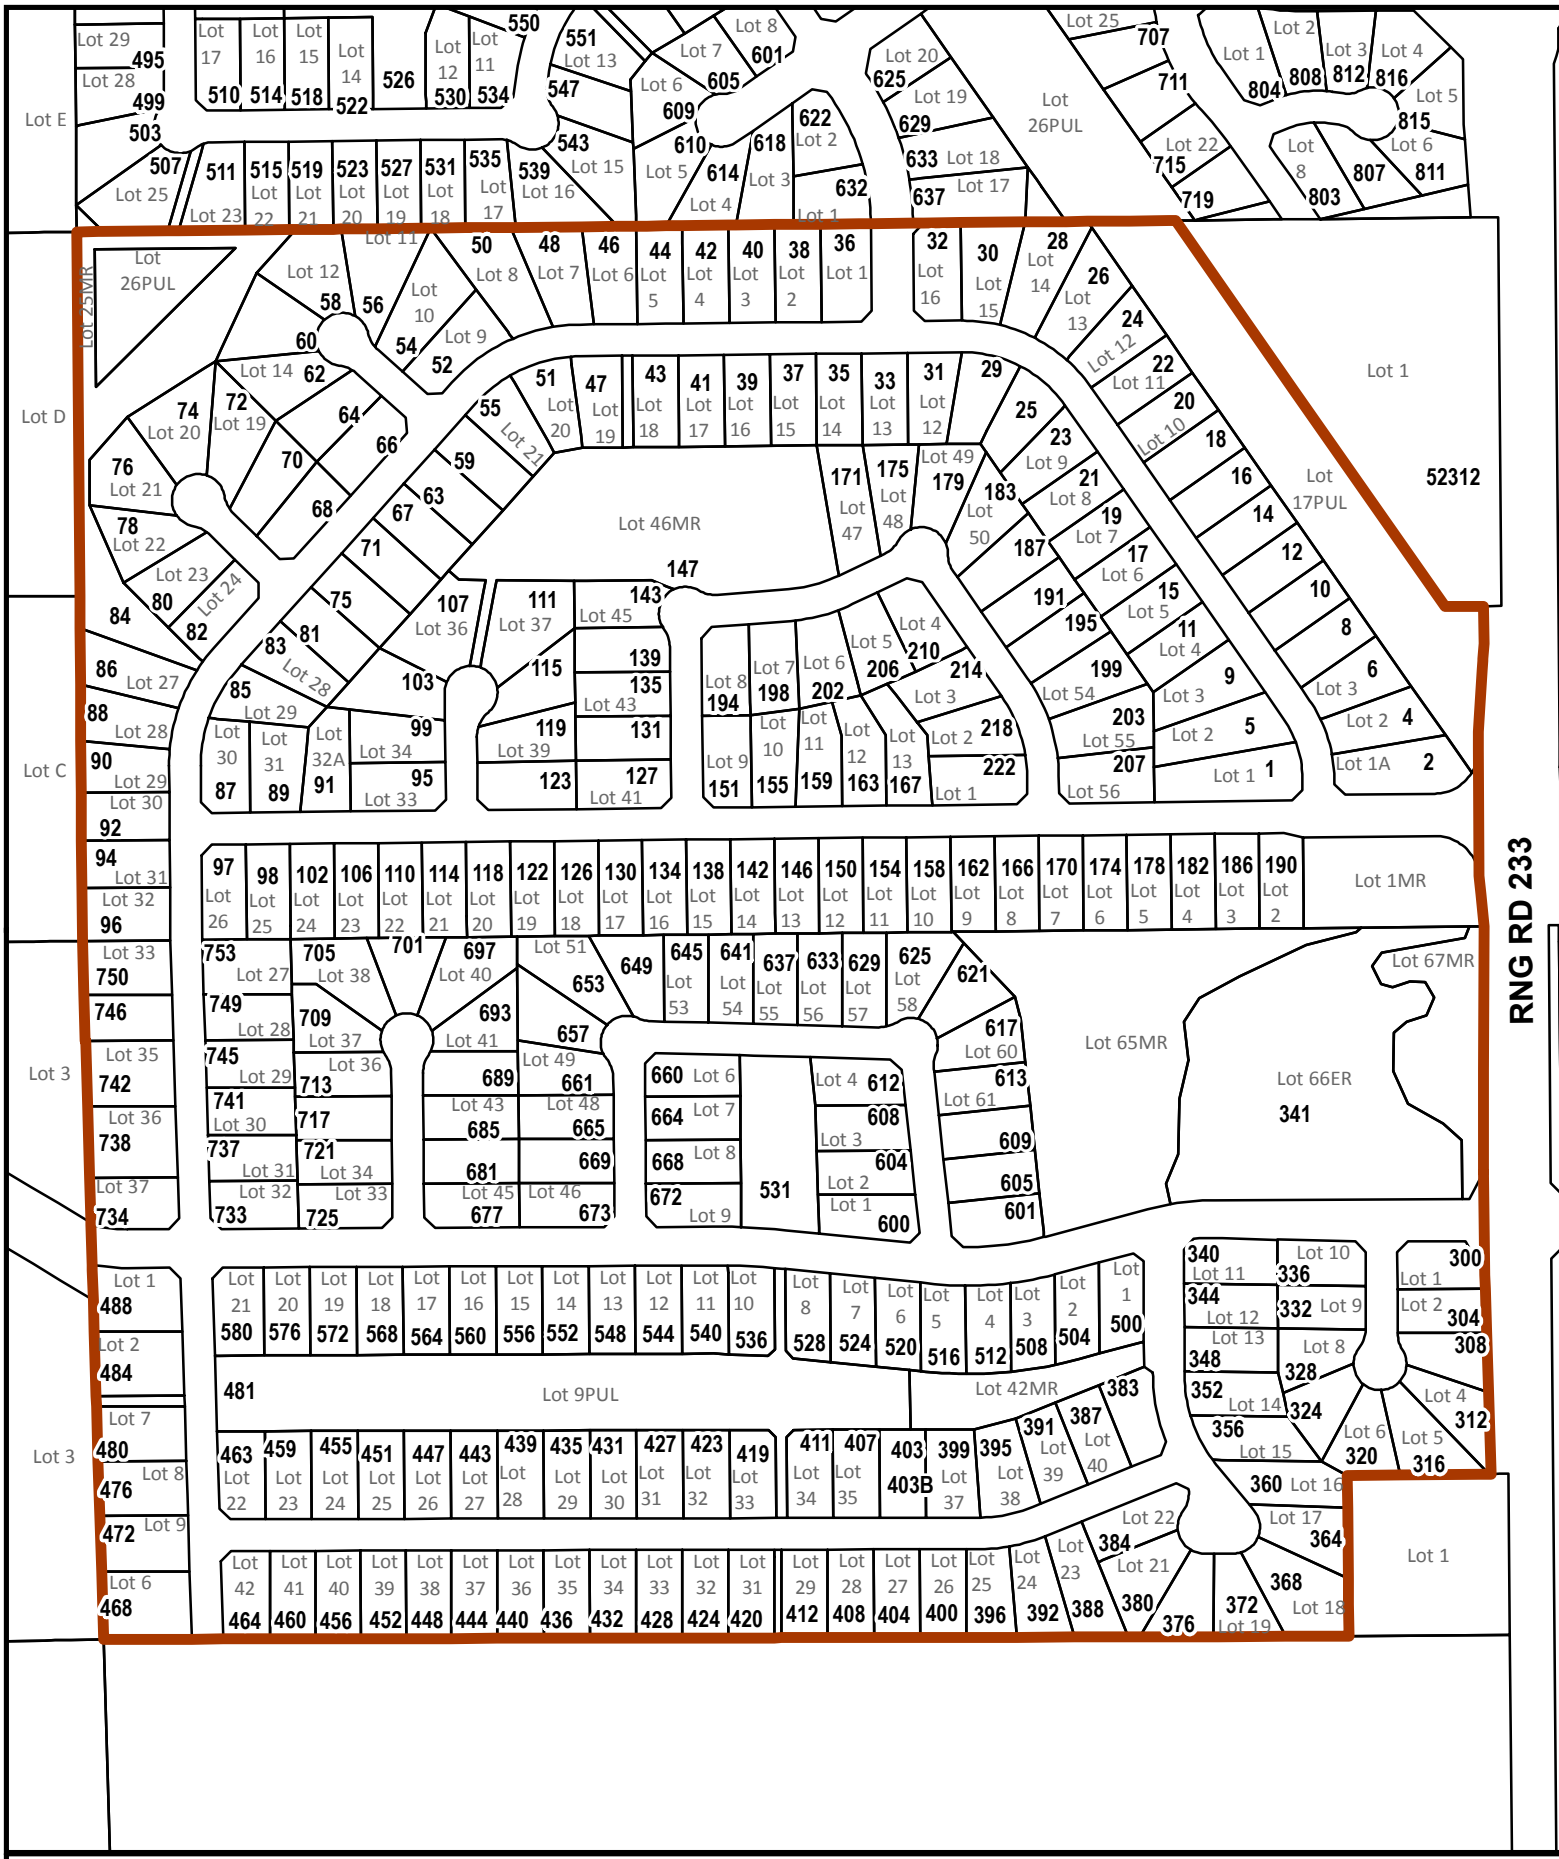

LEGEND
 25 CIVIC ADDRESS
 25 LOT NUMBER
 PARCEL
 ADDRESS BOUNDARY

Strathcona County Rural Subdivision Address Map
Farrell Properties
52307 Range Road 213

10/2017

STRATHCONA COUNTY

DISCLAIMER: ALL DATA IS PROVIDED FOR CONVENIENCE ONLY AND THE RECIPIENT ACCEPTS FULL RESPONSIBILITY FOR VERIFYING THE ACCURACY AND COMPLETENESS OF THIS DATA. THE RECIPIENT RELEASES STRATHCONA COUNTY, ITS OFFICERS, EMPLOYEES, CONSULTANTS AND AGENTS FROM ANY AND ALL CLAIMS ARISING IN ANY WAY FROM THE CONTENT OF THE PROVISION OF THE DATA. ALL INFORMATION IS SUBJECT TO CHANGE WITHOUT NOTICE.

RNG RD 231

TWP RD 512

RNG RD 231

LEGEND	
25	CIVIC ADDRESS
25	LOT NUMBER
	PARCEL
	ADDRESS BOUNDARY

Strathcona County Rural Subdivision Address Map

Forest Hills Country Estates

23054 Township Road 512

10/2017

RNG RD 233

LEGEND

- 25 CIVIC ADDRESS
- 25 LOT NUMBER
- PARCEL
- ADDRESS BOUNDARY

Strathcona County Rural Subdivision Address Map
Fountain Creek Estates
52304 Range Road 233

DISCLAIMER: ALL DATA IS PROVIDED FOR CONVENIENCE ONLY AND THE RECIPIENT ACCEPTS FULL RESPONSIBILITY FOR VERIFYING THE ACCURACY AND COMPLETENESS OF THIS DATA. THE RECIPIENT RELEASES STRATHCONA COUNTY, ITS OFFICERS, EMPLOYEES, CONSULTANTS AND AGENTS FROM ANY AND ALL CLAIMS ARISING IN ANY WAY FROM THE CONTENT OF THE PROVISION OF THE DATA. ALL INFORMATION IS SUBJECT TO CHANGE WITHOUT NOTICE.

RNG RD 222 (HWY 824)

TWP RD 530

LEGEND

- 25 CIVIC ADDRESS
- 25 LOT NUMBER
- PARCEL
- ADDRESS BOUNDARY

Strathcona County Rural Subdivision Address Map

**Four Ridges
53016 Range Road 222**

DISCLAIMER: ALL DATA IS PROVIDED FOR CONVENIENCE ONLY AND THE RECIPIENT ACCEPTS FULL RESPONSIBILITY FOR VERIFYING THE ACCURACY AND COMPLETENESS OF THIS DATA. THE RECIPIENT RELEASES STRATHCONA COUNTY, ITS OFFICERS, EMPLOYEES, CONSULTANTS AND AGENTS FROM ANY AND ALL CLAIMS ARISING IN ANY WAY FROM THE CONTENT OF THE PROVISION OF THE DATA. ALL INFORMATION IS SUBJECT TO CHANGE WITHOUT NOTICE.