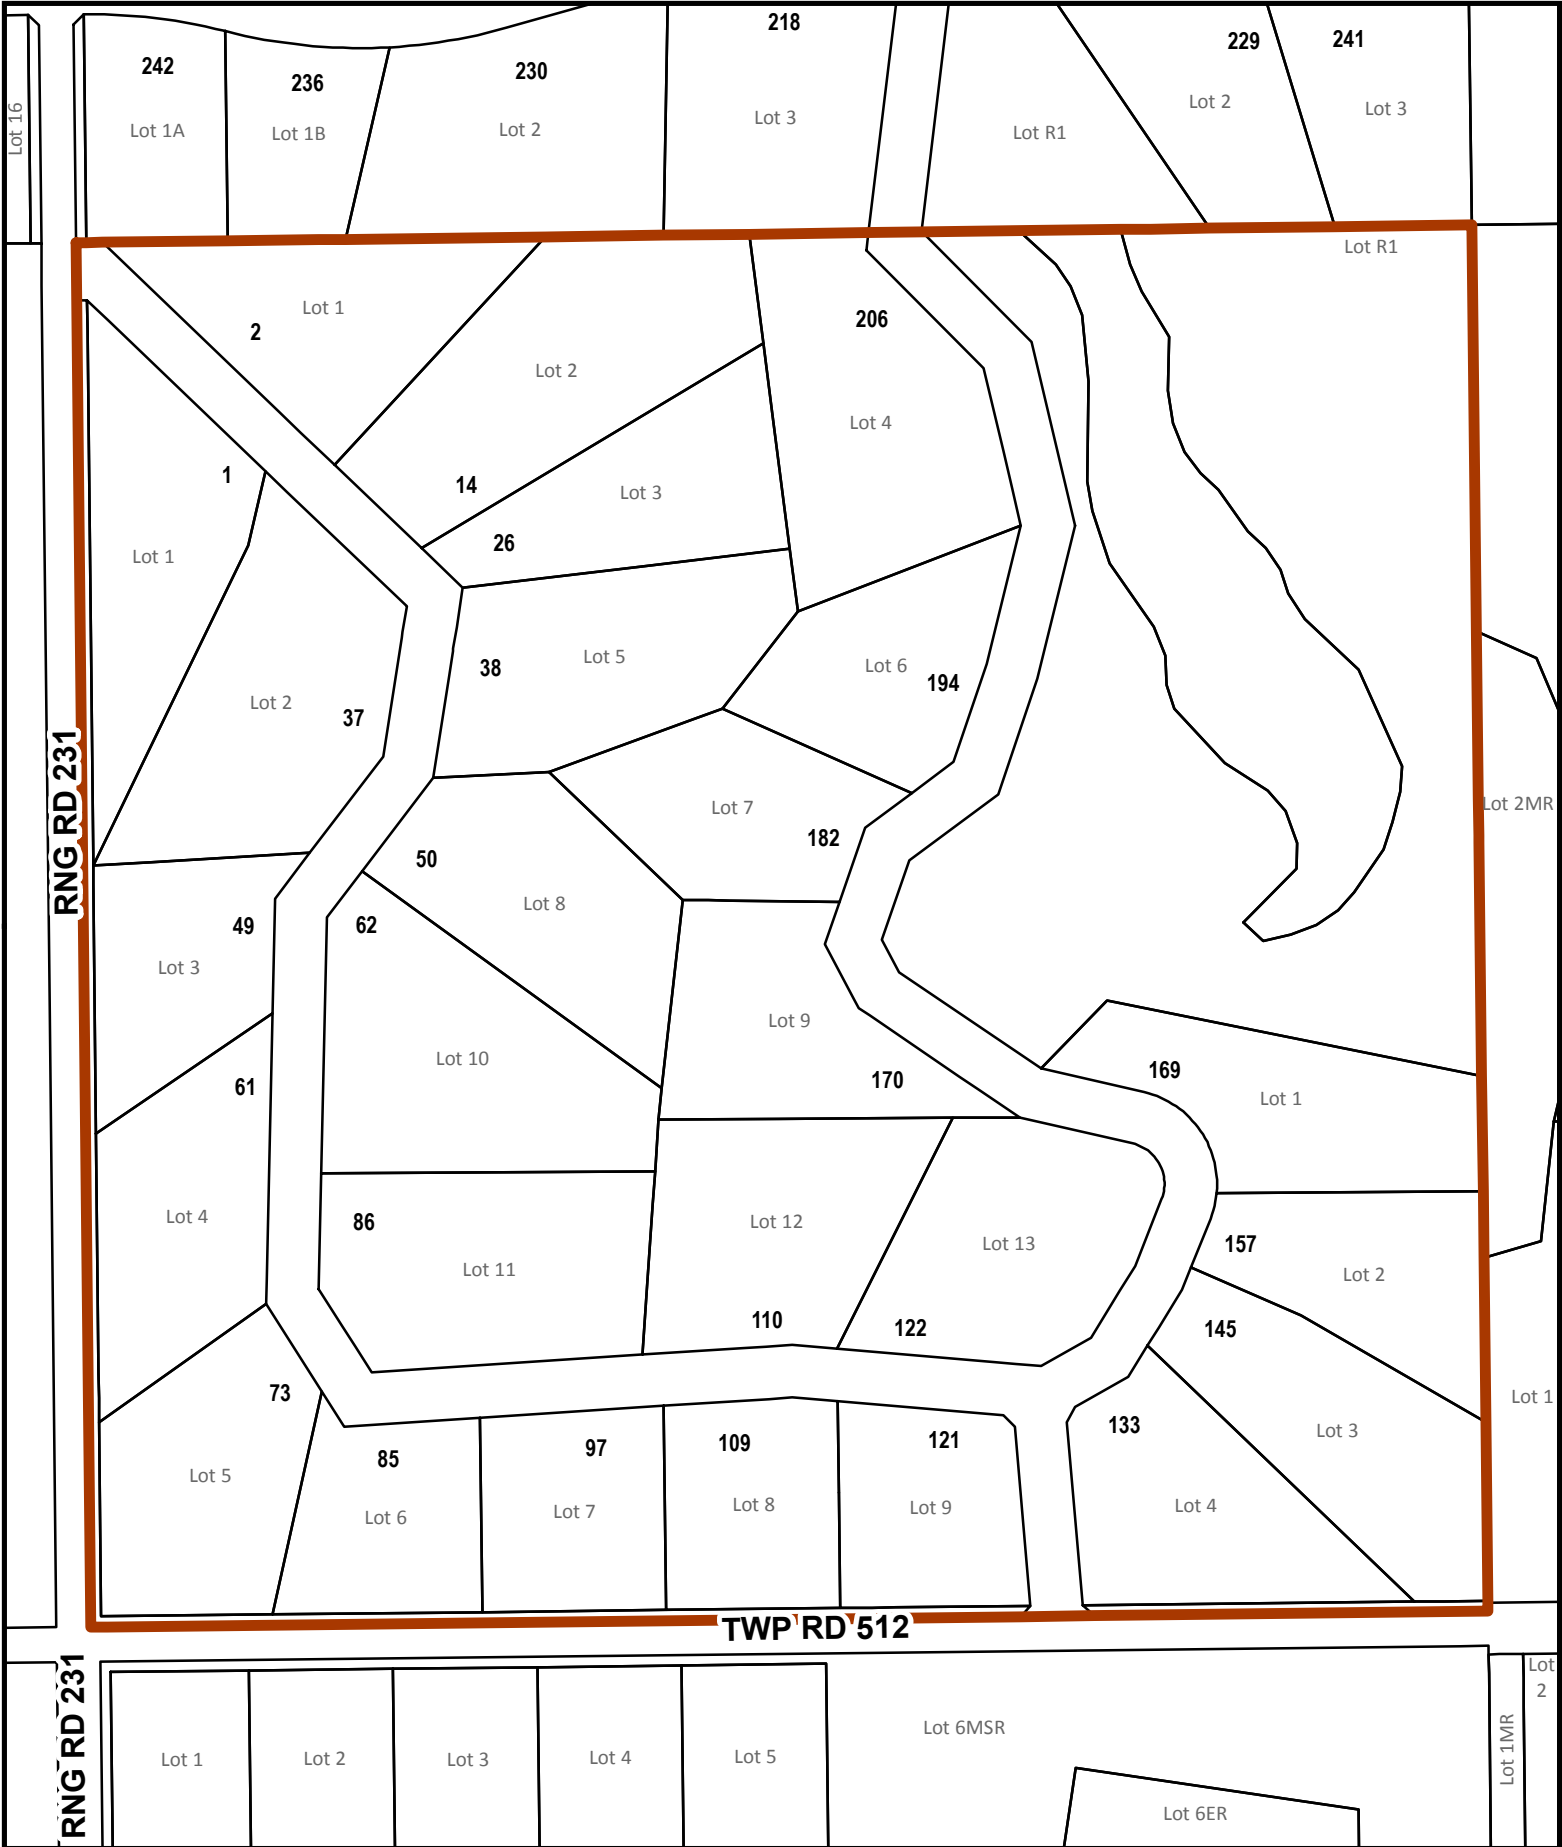

LEGEND
 25 CIVIC ADDRESS
 25 LOT NUMBER
 PARCEL
 ADDRESS BOUNDARY

Strathcona County Rural Subdivision Address Map
Farrell Properties
52307 Range Road 213

10/2017

STRATHCONA COUNTY

DISCLAIMER: ALL DATA IS PROVIDED FOR CONVENIENCE ONLY AND THE RECIPIENT ACCEPTS FULL RESPONSIBILITY FOR VERIFYING THE ACCURACY AND COMPLETENESS OF THIS DATA. THE RECIPIENT RELEASES STRATHCONA COUNTY, ITS OFFICERS, EMPLOYEES, CONSULTANTS AND AGENTS FROM ANY AND ALL CLAIMS ARISING IN ANY WAY FROM THE CONTENT OF THE PROVISION OF THE DATA. ALL INFORMATION IS SUBJECT TO CHANGE WITHOUT NOTICE.

RNG RD 231

TWP RD 512

RNG RD 231

LEGEND	
25	CIVIC ADDRESS
25	LOT NUMBER
	PARCEL
	ADDRESS BOUNDARY

Strathcona County Rural Subdivision Address Map

Forest Hills Country Estates

23054 Township Road 512

10/2017

RNG RD 233

LEGEND

- 25 CIVIC ADDRESS
- 25 LOT NUMBER
- PARCEL
- ADDRESS BOUNDARY

Strathcona County Rural Subdivision Address Map
Fountain Creek Estates
52304 Range Road 233

DISCLAIMER: ALL DATA IS PROVIDED FOR CONVENIENCE ONLY AND THE RECIPIENT ACCEPTS FULL RESPONSIBILITY FOR VERIFYING THE ACCURACY AND COMPLETENESS OF THIS DATA. THE RECIPIENT RELEASES STRATHCONA COUNTY, ITS OFFICERS, EMPLOYEES, CONSULTANTS AND AGENTS FROM ANY AND ALL CLAIMS ARISING IN ANY WAY FROM THE CONTENT OF THE PROVISION OF THE DATA. ALL INFORMATION IS SUBJECT TO CHANGE WITHOUT NOTICE.

RNG RD 222 (HWY 824)

TWP RD 530

LEGEND

- 25 CIVIC ADDRESS
- 25 LOT NUMBER
- PARCEL
- ADDRESS BOUNDARY

Strathcona County Rural Subdivision Address Map

**Four Ridges
53016 Range Road 222**

DISCLAIMER: ALL DATA IS PROVIDED FOR CONVENIENCE ONLY AND THE RECIPIENT ACCEPTS FULL RESPONSIBILITY FOR VERIFYING THE ACCURACY AND COMPLETENESS OF THIS DATA. THE RECIPIENT RELEASES STRATHCONA COUNTY, ITS OFFICERS, EMPLOYEES, CONSULTANTS AND AGENTS FROM ANY AND ALL CLAIMS ARISING IN ANY WAY FROM THE CONTENT OF THE PROVISION OF THE DATA. ALL INFORMATION IS SUBJECT TO CHANGE WITHOUT NOTICE.