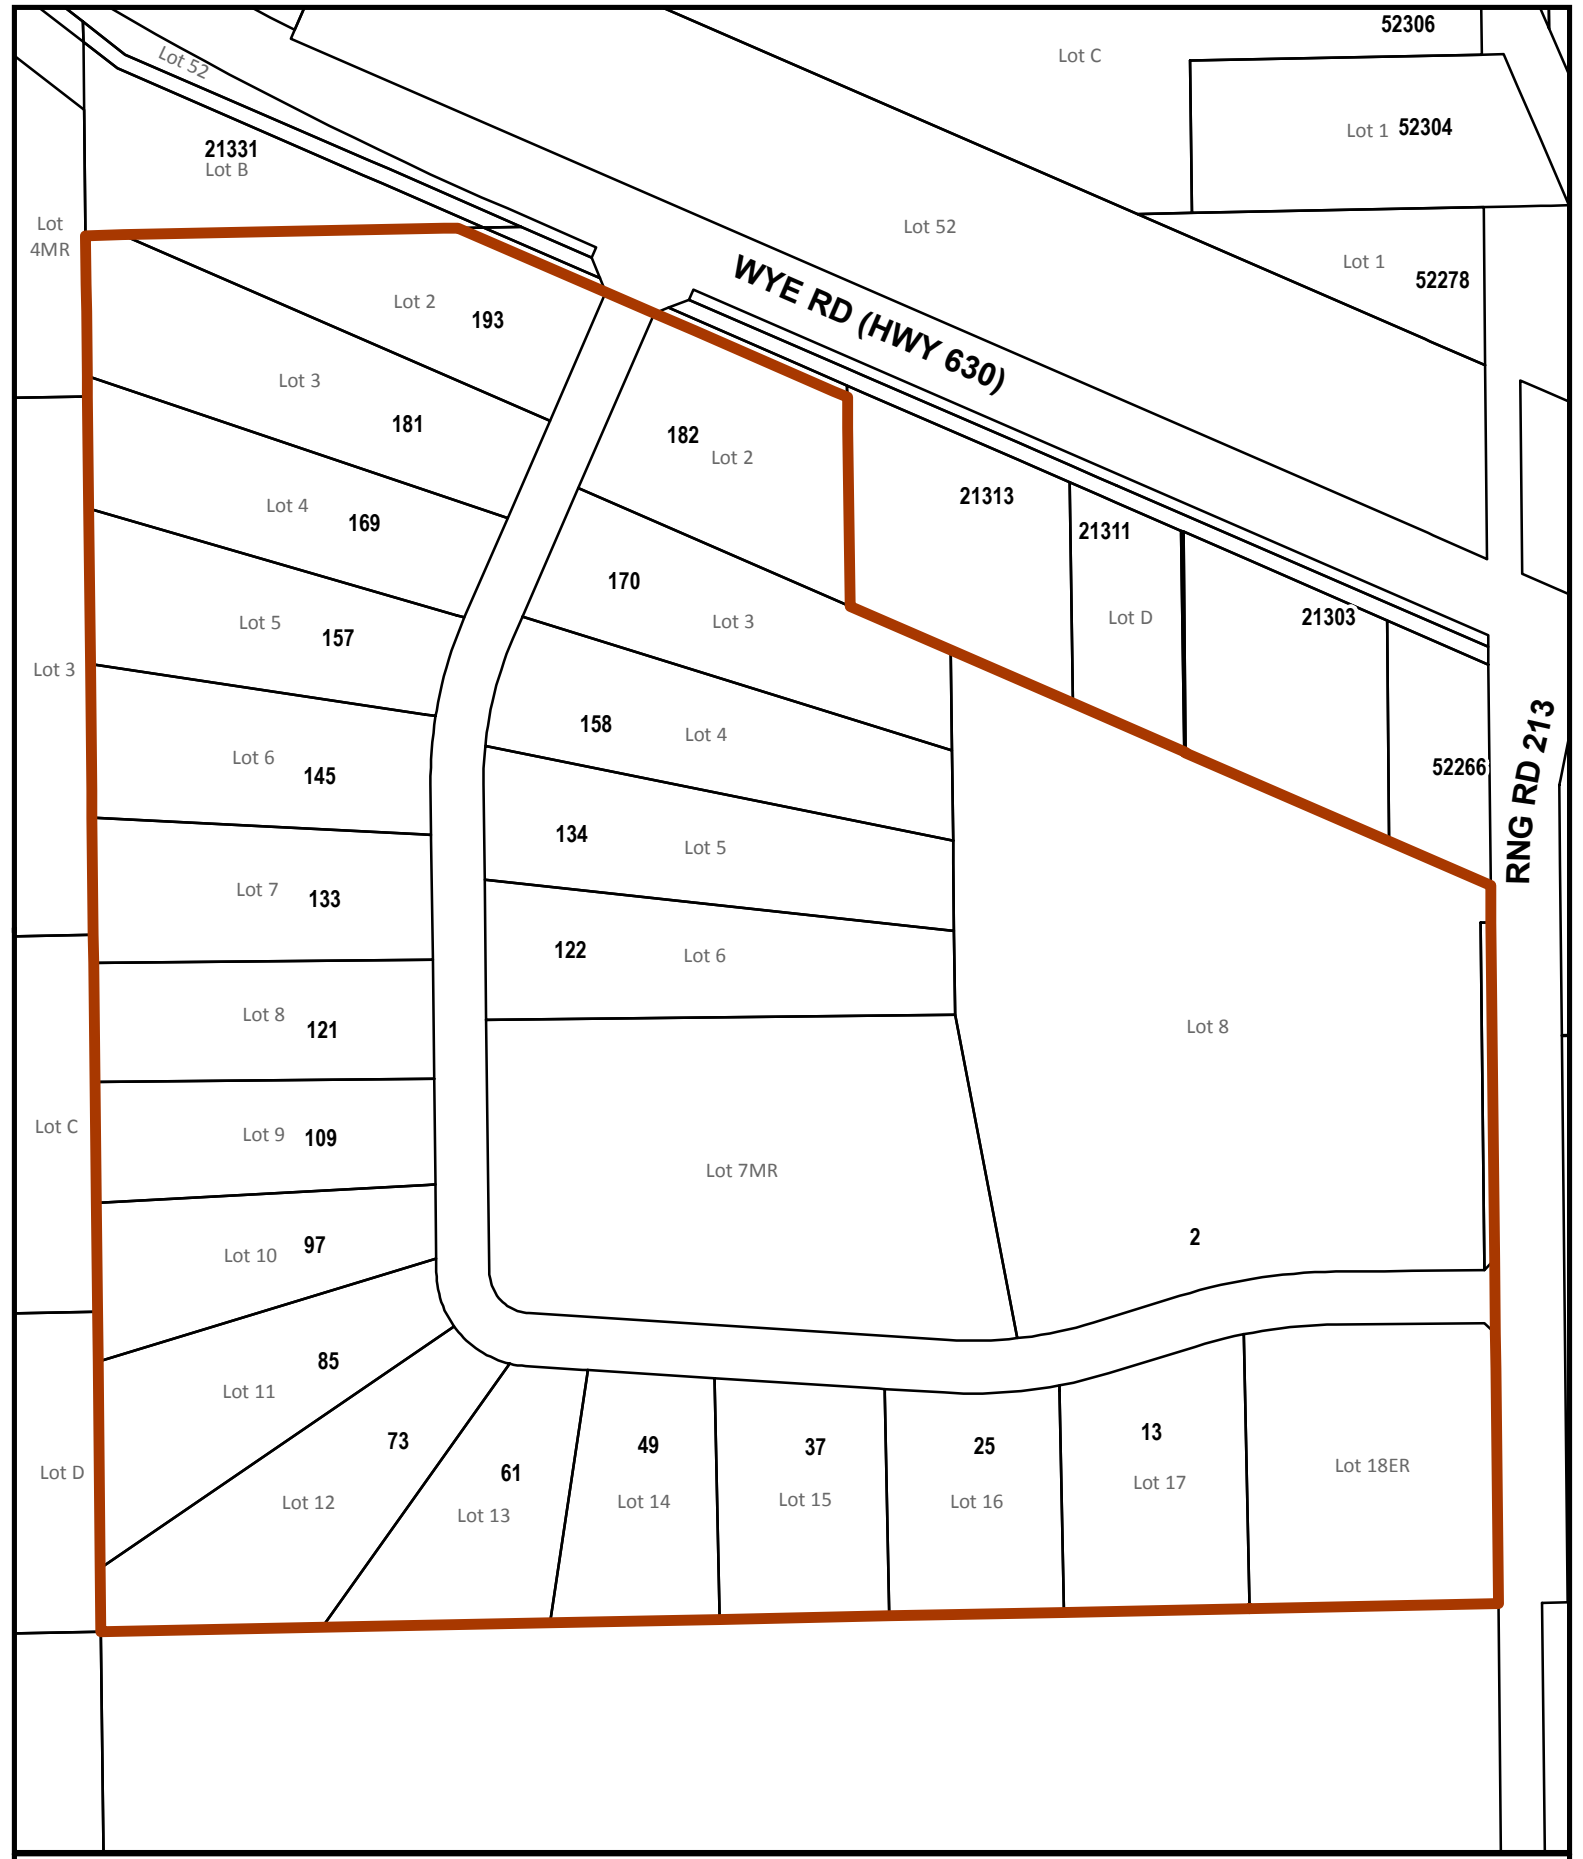

LEGEND	
25	CIVIC ADDRESS
25	LOT NUMBER
	PARCEL
	ADDRESS BOUNDARY

Strathcona County Rural Subdivision Address Map
Aspen View
52250 Range Road 213

DISCLAIMER: ALL DATA IS PROVIDED FOR CONVENIENCE ONLY AND THE RECIPIENT ACCEPTS FULL RESPONSIBILITY FOR VERIFYING THE ACCURACY AND COMPLETENESS OF THIS DATA. THE RECIPIENT RELEASES STRATHCONA COUNTY, ITS OFFICERS, EMPLOYEES, CONSULTANTS AND AGENTS FROM ANY AND ALL CLAIMS ARISING IN ANY WAY FROM THE CONTENT OF THE PROVISION OF THE DATA. ALL INFORMATION IS SUBJECT TO CHANGE WITHOUT NOTICE.