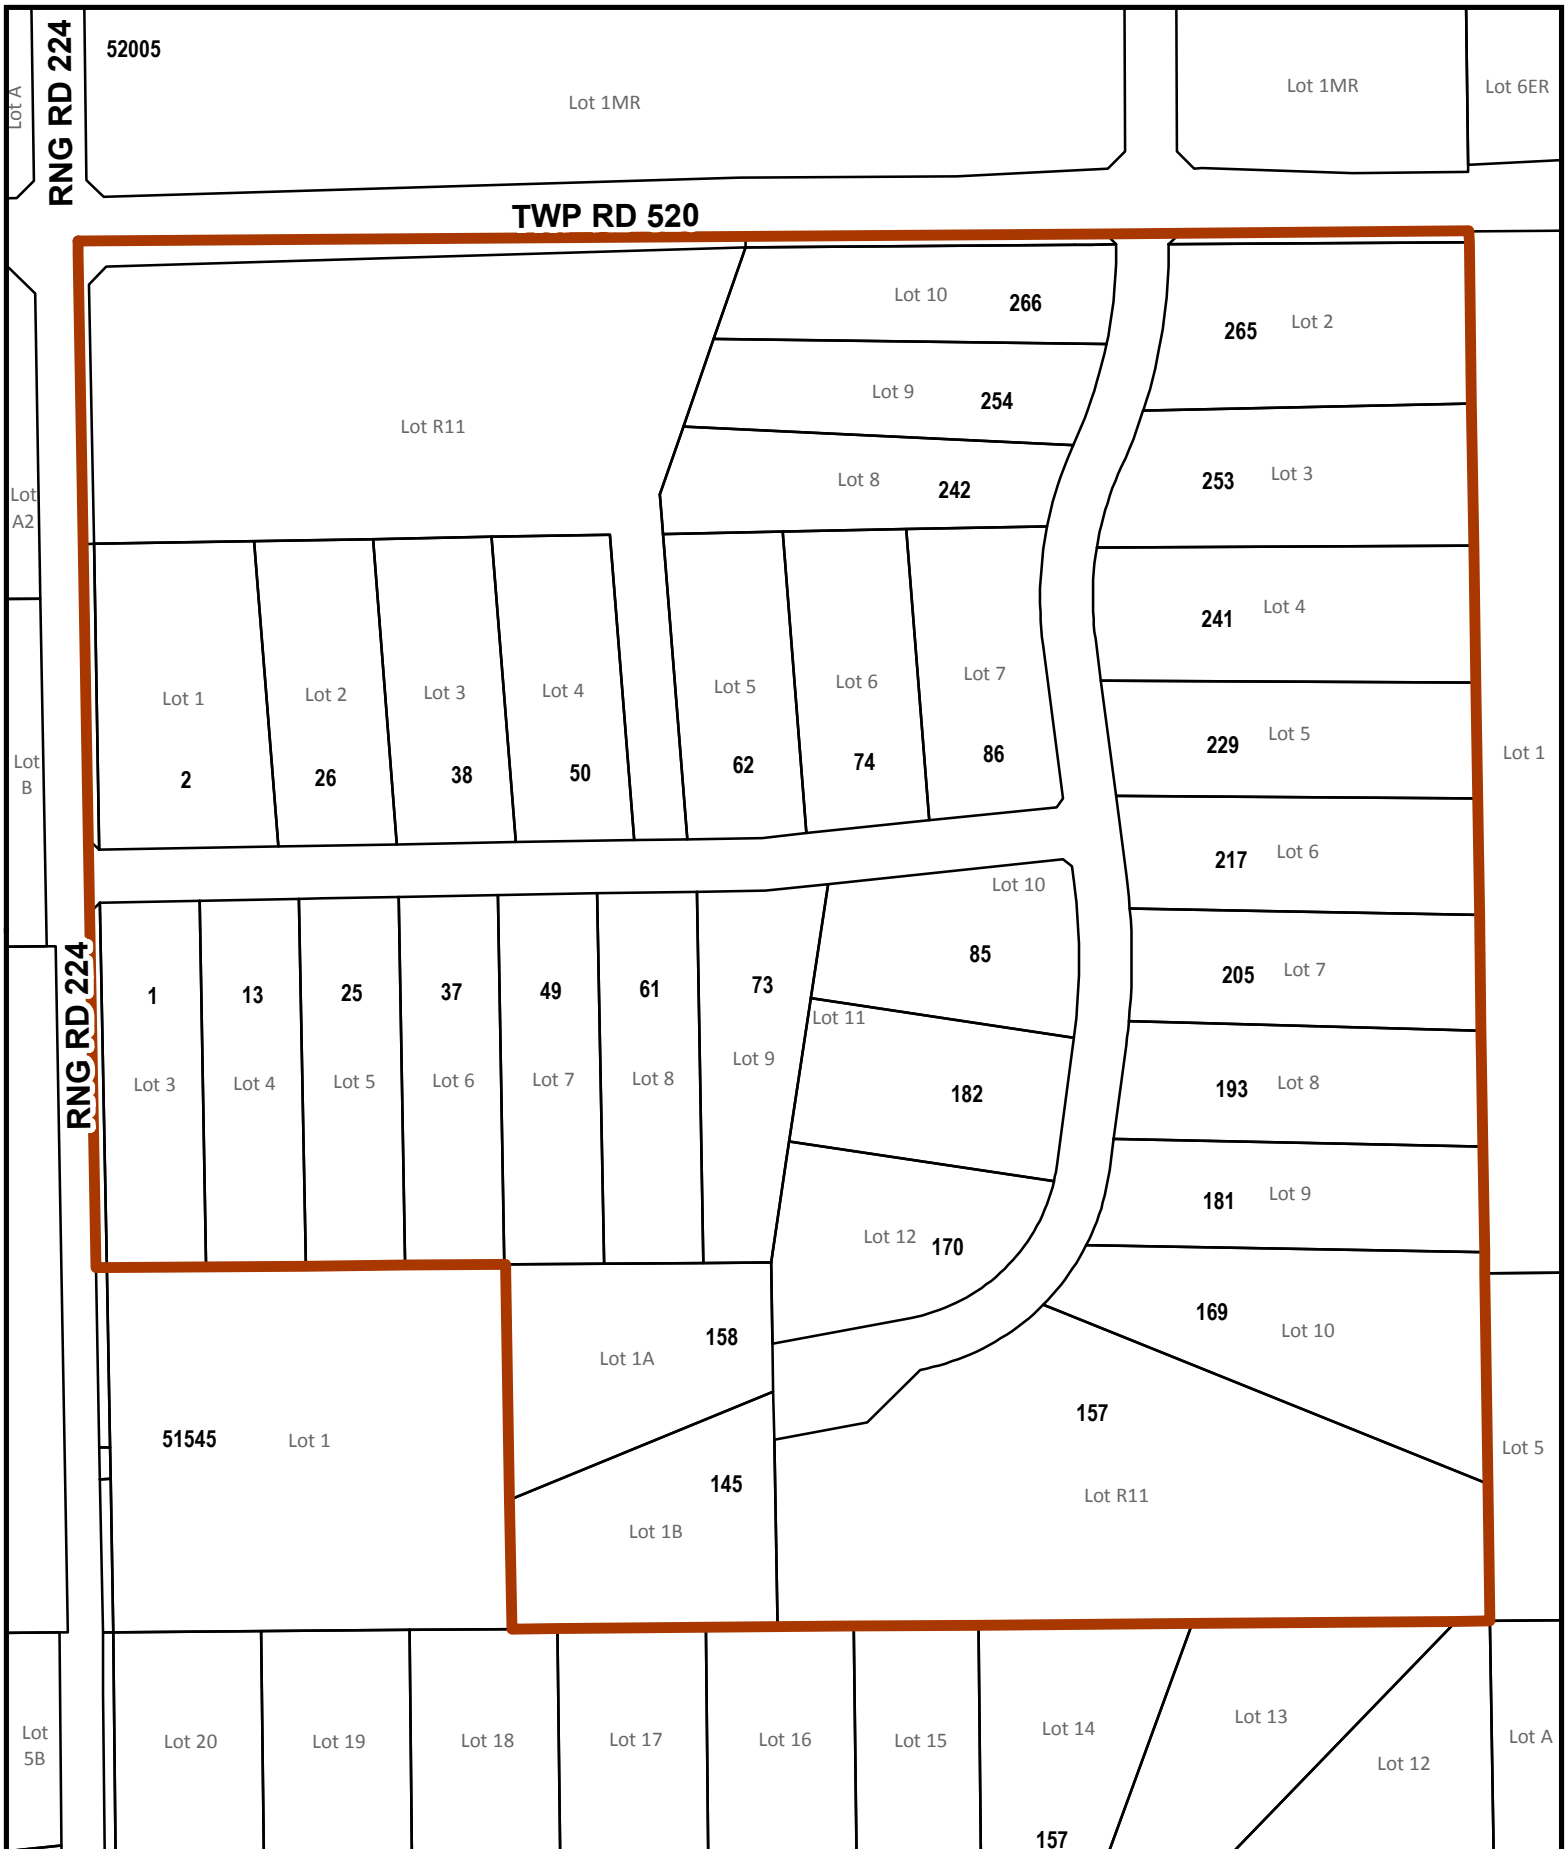

RNG RD 231

TWP RD 534

Lot A

Lot 53

Lot 2

53351

LEGEND	
	CIVIC ADDRESS
	LOT NUMBER
	PARCEL
	ADDRESS BOUNDARY

Strathcona County Rural Subdivision Address Map

Strathcona County Rural Subdivision Address Map

Aurora Place

21252 Township Road 530

LEGEND	
	CIVIC ADDRESS
	LOT NUMBER
	PARCEL
	ADDRESS BOUNDARY

DISCLAIMER: ALL DATA IS PROVIDED FOR CONVENIENCE ONLY AND THE RECIPIENT ACCEPTS FULL RESPONSIBILITY FOR VERIFYING THE ACCURACY AND COMPLETENESS OF THIS DATA. THE RECIPIENT RELEASES STRATHCONA COUNTY, ITS OFFICERS, EMPLOYEES, CONSULTANTS AND AGENTS FROM ANY AND ALL CLAIMS ARISING IN ANY WAY FROM THE CONTENT OF THE PROVISION OF THE DATA. ALL INFORMATION IS SUBJECT TO CHANGE WITHOUT NOTICE.

LOT A
RNG RD 224

52005

Lot 1MR

Lot 1MR

Lot 6ER

TWP RD 520

Lot A2

Lot B

RNG RD 224

Lot 5B

Lot 1

Lot 5

Lot A

LEGEND

- 25 CIVIC ADDRESS
- 25 LOT NUMBER
- PARCEL
- ADDRESS BOUNDARY

Strathcona County Rural Subdivision Address Map