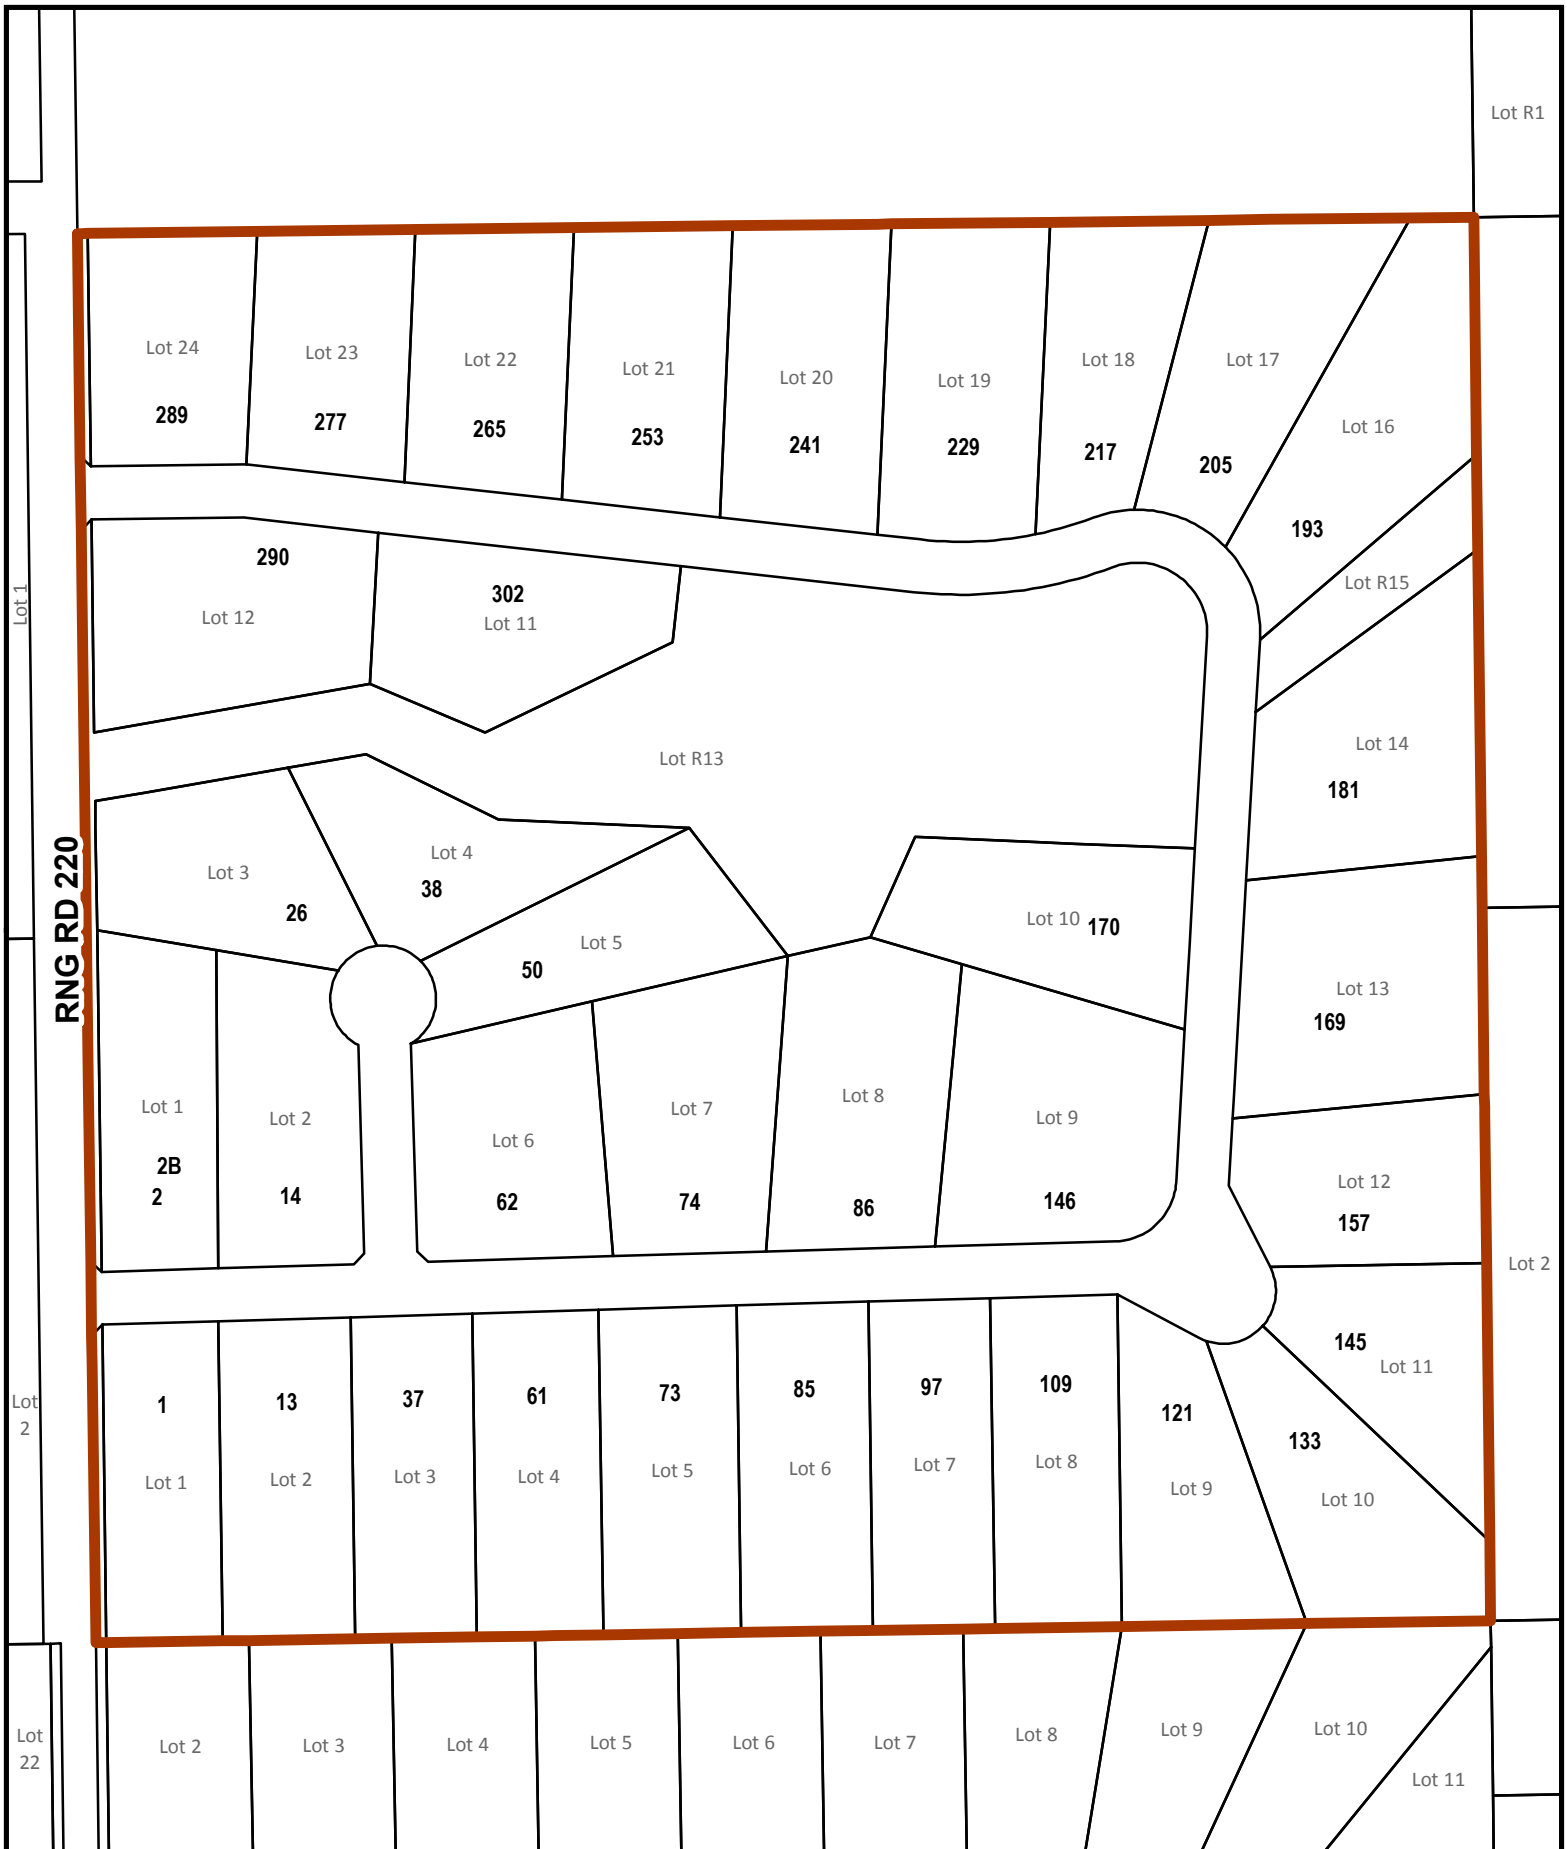

RNG RD 231

TWP RD 534

Lot A

Lot 53

Lot 2

53351

LEGEND	
	CIVIC ADDRESS
	LOT NUMBER
	PARCEL
	ADDRESS BOUNDARY

Strathcona County Rural Subdivision Address Map

RNG RD 222 (HWY 824)

TWP RD 530

LEGEND
25 CIVIC ADDRESS
25 LOT NUMBER
 □ PARCEL
 ▭ ADDRESS BOUNDARY

Strathcona County Rural Subdivision Address Map

Ardmoor

22169 Township Road 530

10/2017

DISCLAIMER: ALL DATA IS PROVIDED FOR CONVENIENCE ONLY AND THE RECIPIENT ACCEPTS FULL RESPONSIBILITY FOR VERIFYING THE ACCURACY AND COMPLETENESS OF THIS DATA. THE RECIPIENT RELEASES STRATHCONA COUNTY, ITS OFFICERS, EMPLOYEES, CONSULTANTS AND AGENTS FROM ANY AND ALL CLAIMS ARISING IN ANY WAY FROM THE CONTENT OF THE PROVISION OF THE DATA. ALL INFORMATION IS SUBJECT TO CHANGE WITHOUT NOTICE.

Strathcona County Rural Subdivision Address Map

Aurora Place

21252 Township Road 530

LEGEND	
	CIVIC ADDRESS
	LOT NUMBER
	PARCEL
	ADDRESS BOUNDARY

DISCLAIMER: ALL DATA IS PROVIDED FOR CONVENIENCE ONLY AND THE RECIPIENT ACCEPTS FULL RESPONSIBILITY FOR VERIFYING THE ACCURACY AND COMPLETENESS OF THIS DATA. THE RECIPIENT RELEASES STRATHCONA COUNTY, ITS OFFICERS, EMPLOYEES, CONSULTANTS AND AGENTS FROM ANY AND ALL CLAIMS ARISING IN ANY WAY FROM THE CONTENT OF THE PROVISION OF THE DATA. ALL INFORMATION IS SUBJECT TO CHANGE WITHOUT NOTICE.

LOT A
RNG RD 224

52005

Lot 1MR

Lot 1MR

Lot 6ER

TWP RD 520

Lot A2

Lot B