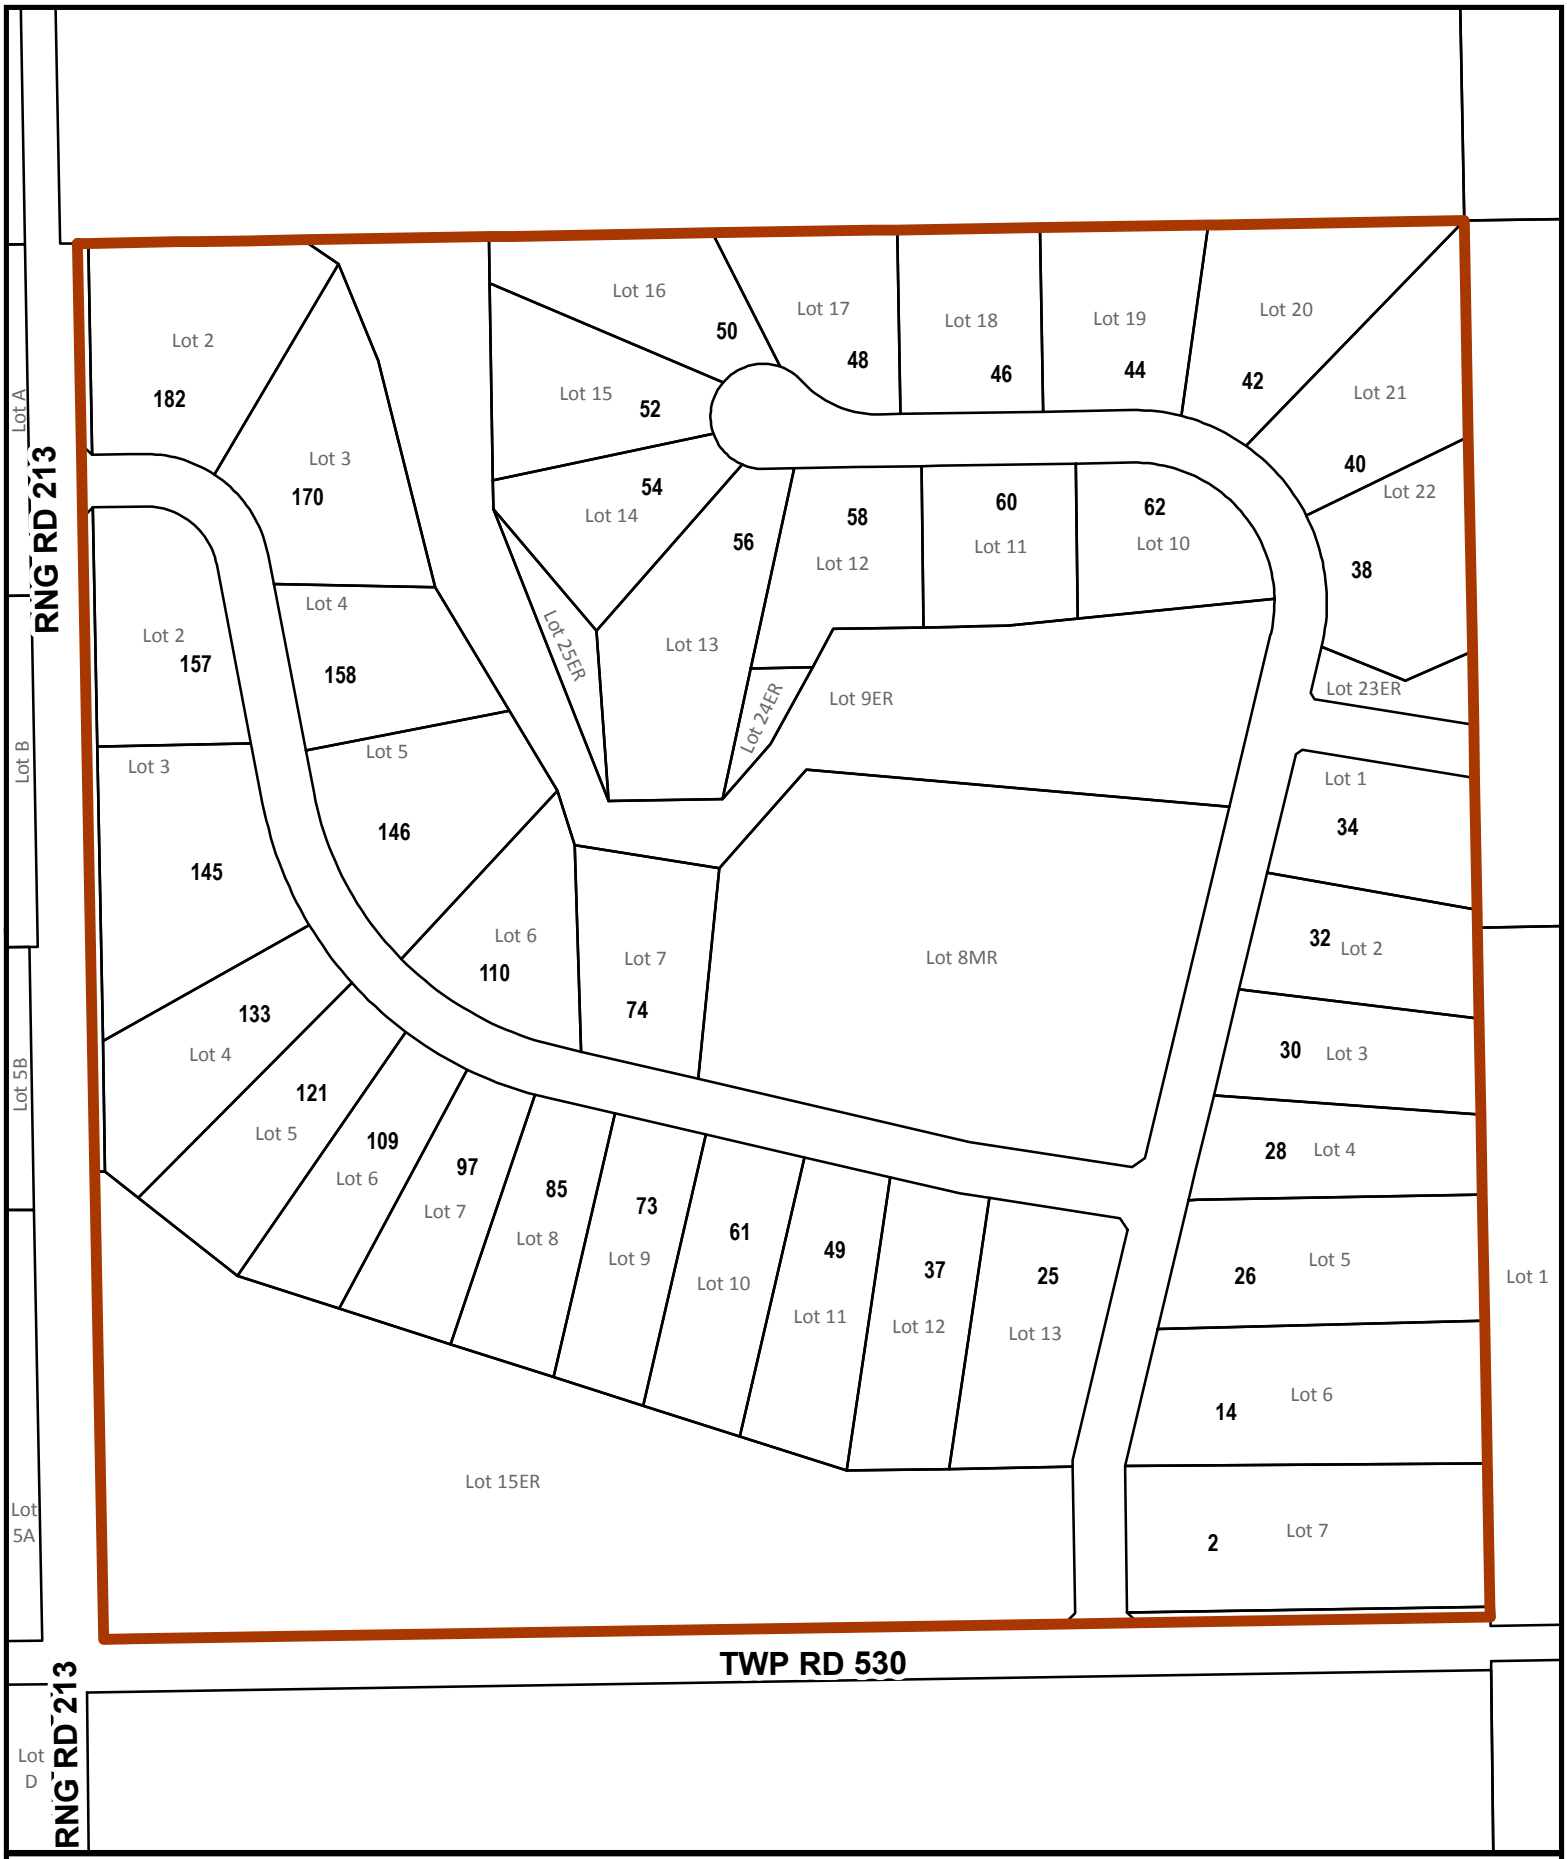

RNG RD 222 (HWY 824)

WYE RD (HWY 630)

52340
Lot 1

52323

LEGEND

- 25 CIVIC ADDRESS
- 25 LOT NUMBER
- PARCEL
- ADDRESS BOUNDARY

Strathcona County Rural Subdivision Address Map

Adam Lily Acres
52349 Range Road 222

RNG RD 231

TWP RD 534

Lot A

Lot 53

Lot 2

53351

LEGEND	
	CIVIC ADDRESS
	LOT NUMBER
	PARCEL
	ADDRESS BOUNDARY

Strathcona County Rural Subdivision Address Map

Strathcona County Rural Subdivision Address Map

Aurora Place

21252 Township Road 530

LEGEND	
	CIVIC ADDRESS
	LOT NUMBER
	PARCEL
	ADDRESS BOUNDARY

DISCLAIMER: ALL DATA IS PROVIDED FOR CONVENIENCE ONLY AND THE RECIPIENT ACCEPTS FULL RESPONSIBILITY FOR VERIFYING THE ACCURACY AND COMPLETENESS OF THIS DATA. THE RECIPIENT RELEASES STRATHCONA COUNTY, ITS OFFICERS, EMPLOYEES, CONSULTANTS AND AGENTS FROM ANY AND ALL CLAIMS ARISING IN ANY WAY FROM THE CONTENT OF THE PROVISION OF THE DATA. ALL INFORMATION IS SUBJECT TO CHANGE WITHOUT NOTICE.

LOT A
RNG RD 224

52005

Lot 1MR

Lot 1MR

Lot 6ER

TWP RD 520

Lot A2

Lot B