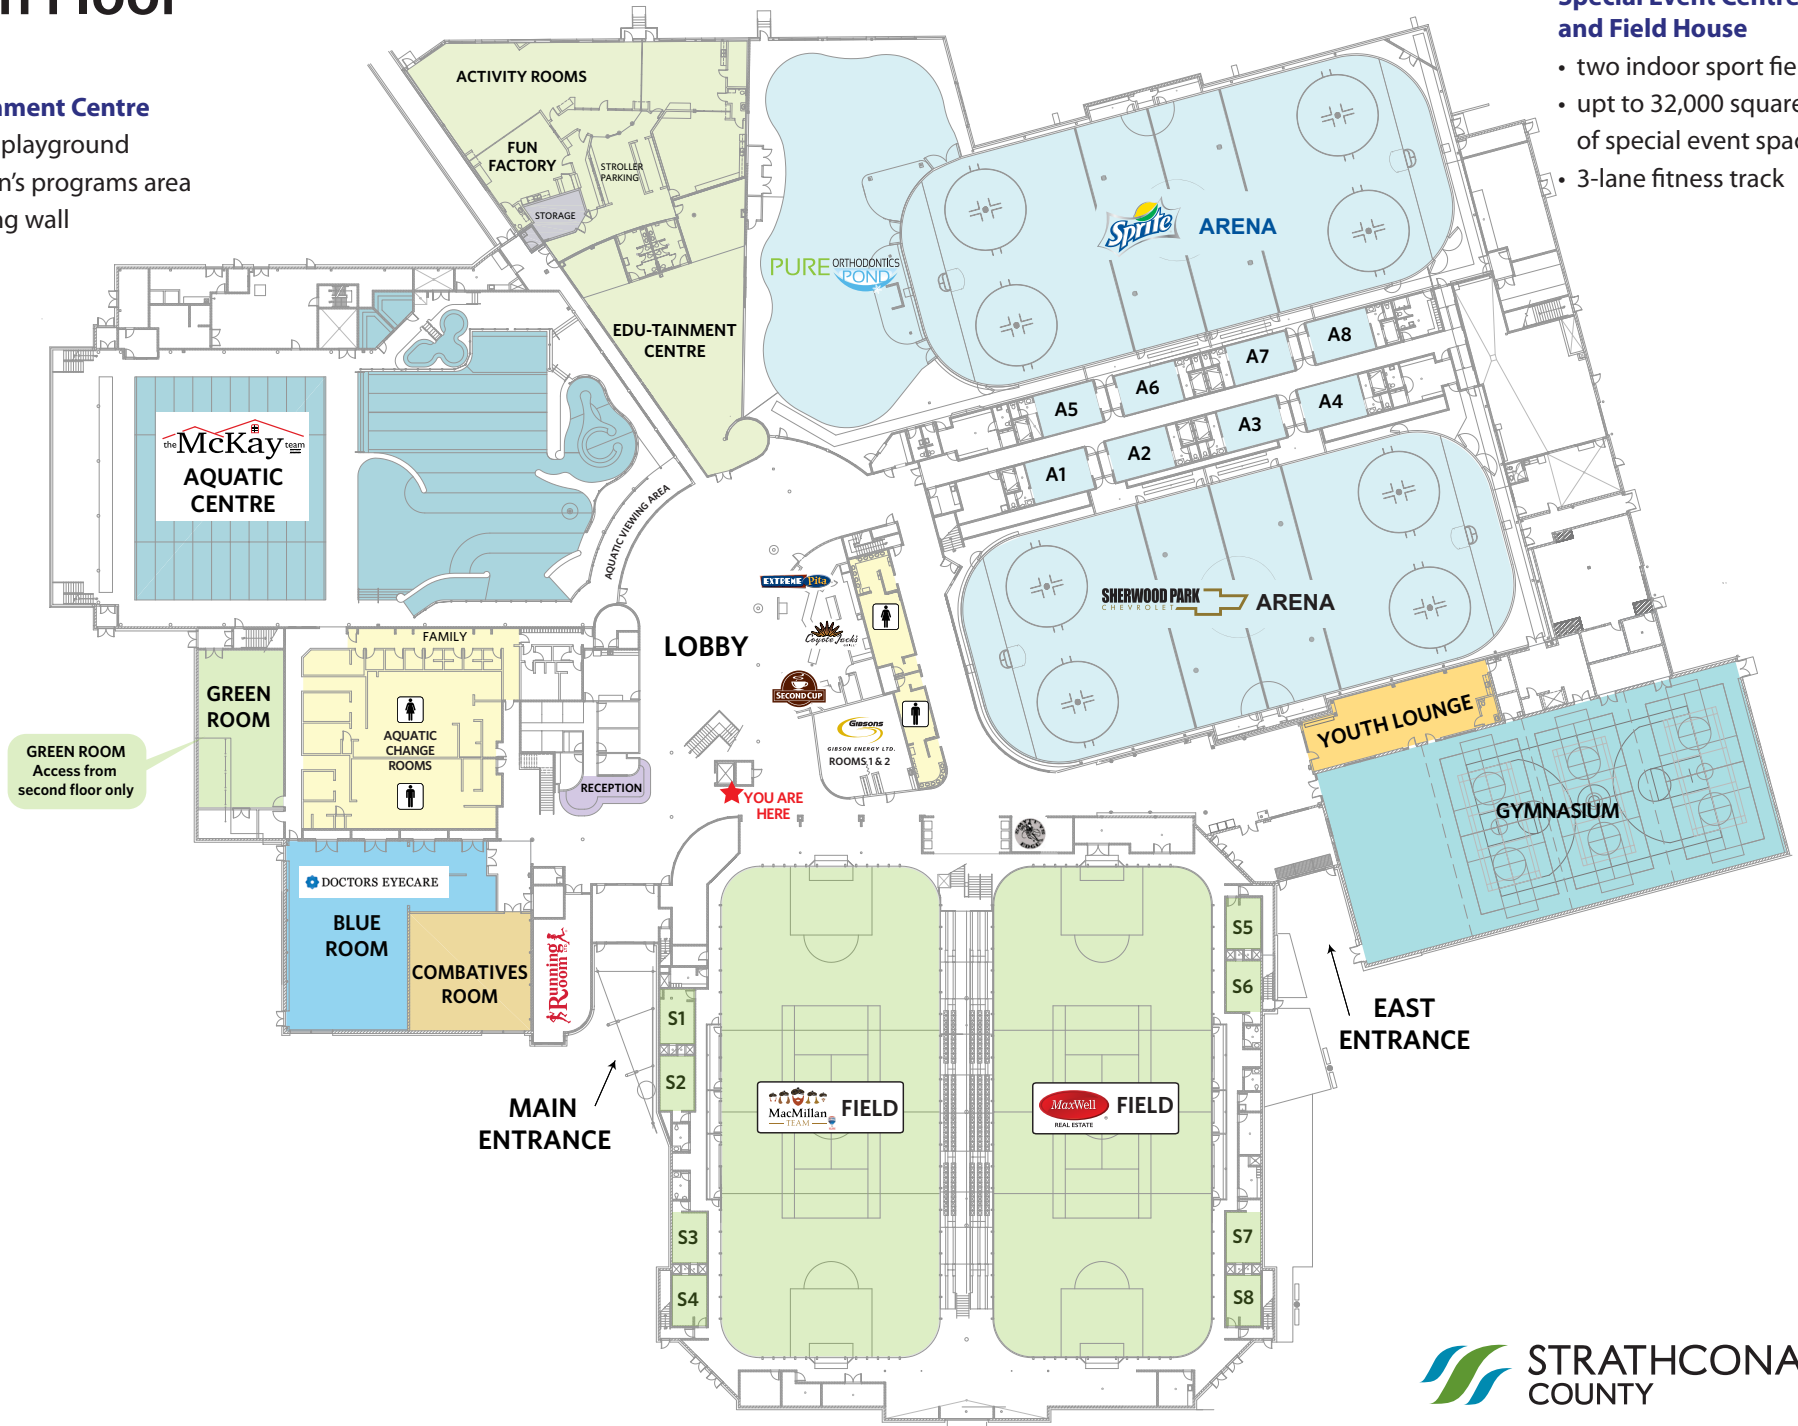

Main Floor

Edu-tainment Centre

- indoor playground
- children's programs area
- climbing wall

Leisure Ice

- Fireplace and skate rentals

Special Event Centre and Field House

- two indoor sport fields
- up to 32,000 square feet of special event space
- 3-lane fitness track

Second Floor

Meyer's Insurance Wellness Centre

- state-of-the-art fitness equipment
- wellness programming
- fitness studio
- combatives room