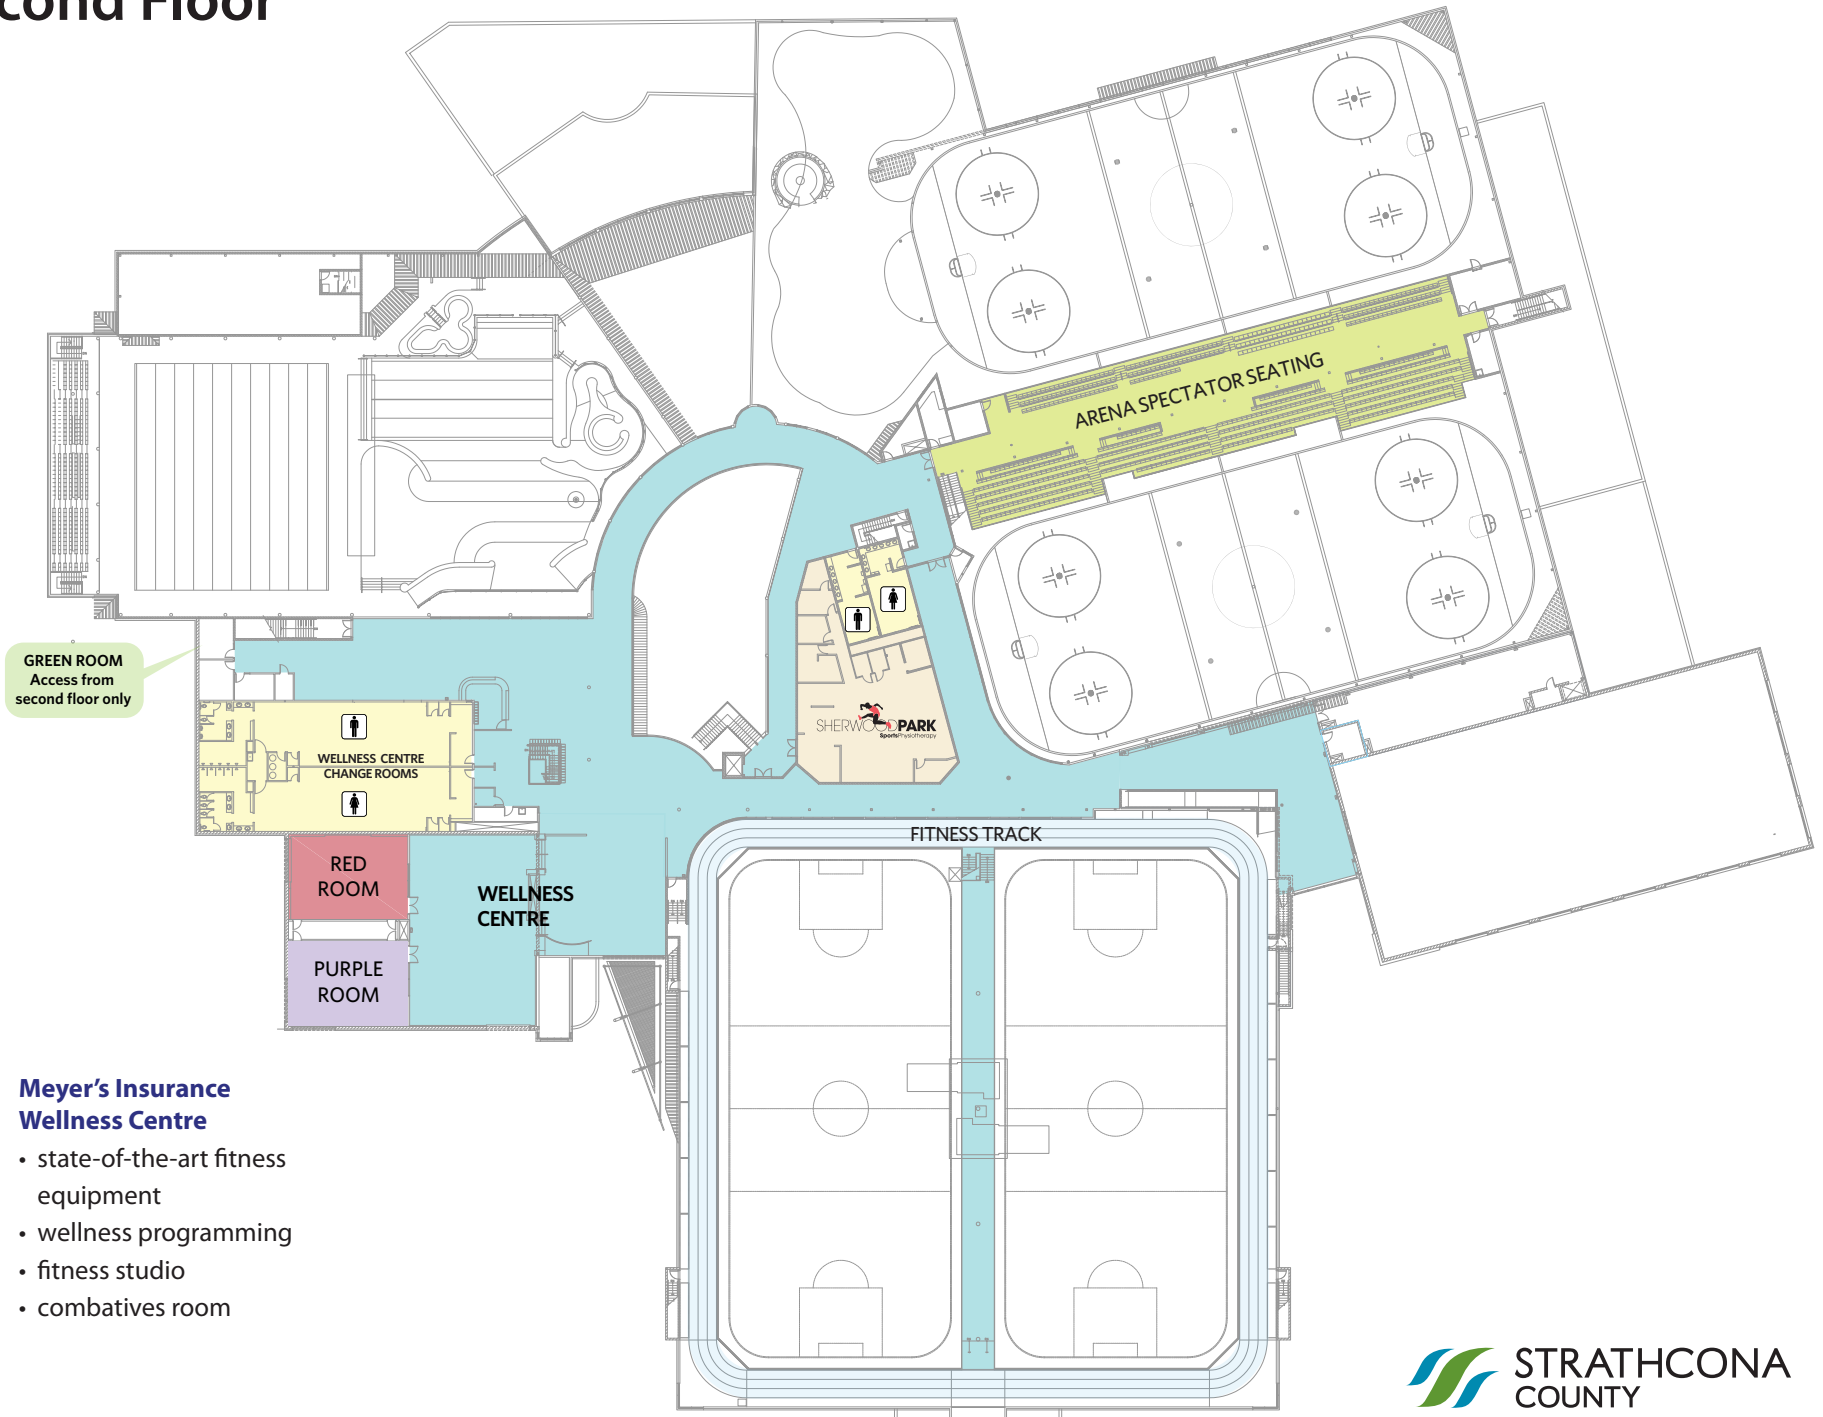

Main Floor

Edu-tainment Centre

- indoor playground
- children's programs area
- climbing wall

Leisure Ice

- Fireplace and skate rentals

Special Event Centre and Field House

- two indoor sport fields
- up to 32,000 square feet of special event space
- 3-lane fitness track

Second Floor

Meyer's Insurance Wellness Centre

- state-of-the-art fitness equipment
- wellness programming
- fitness studio
- combatives room