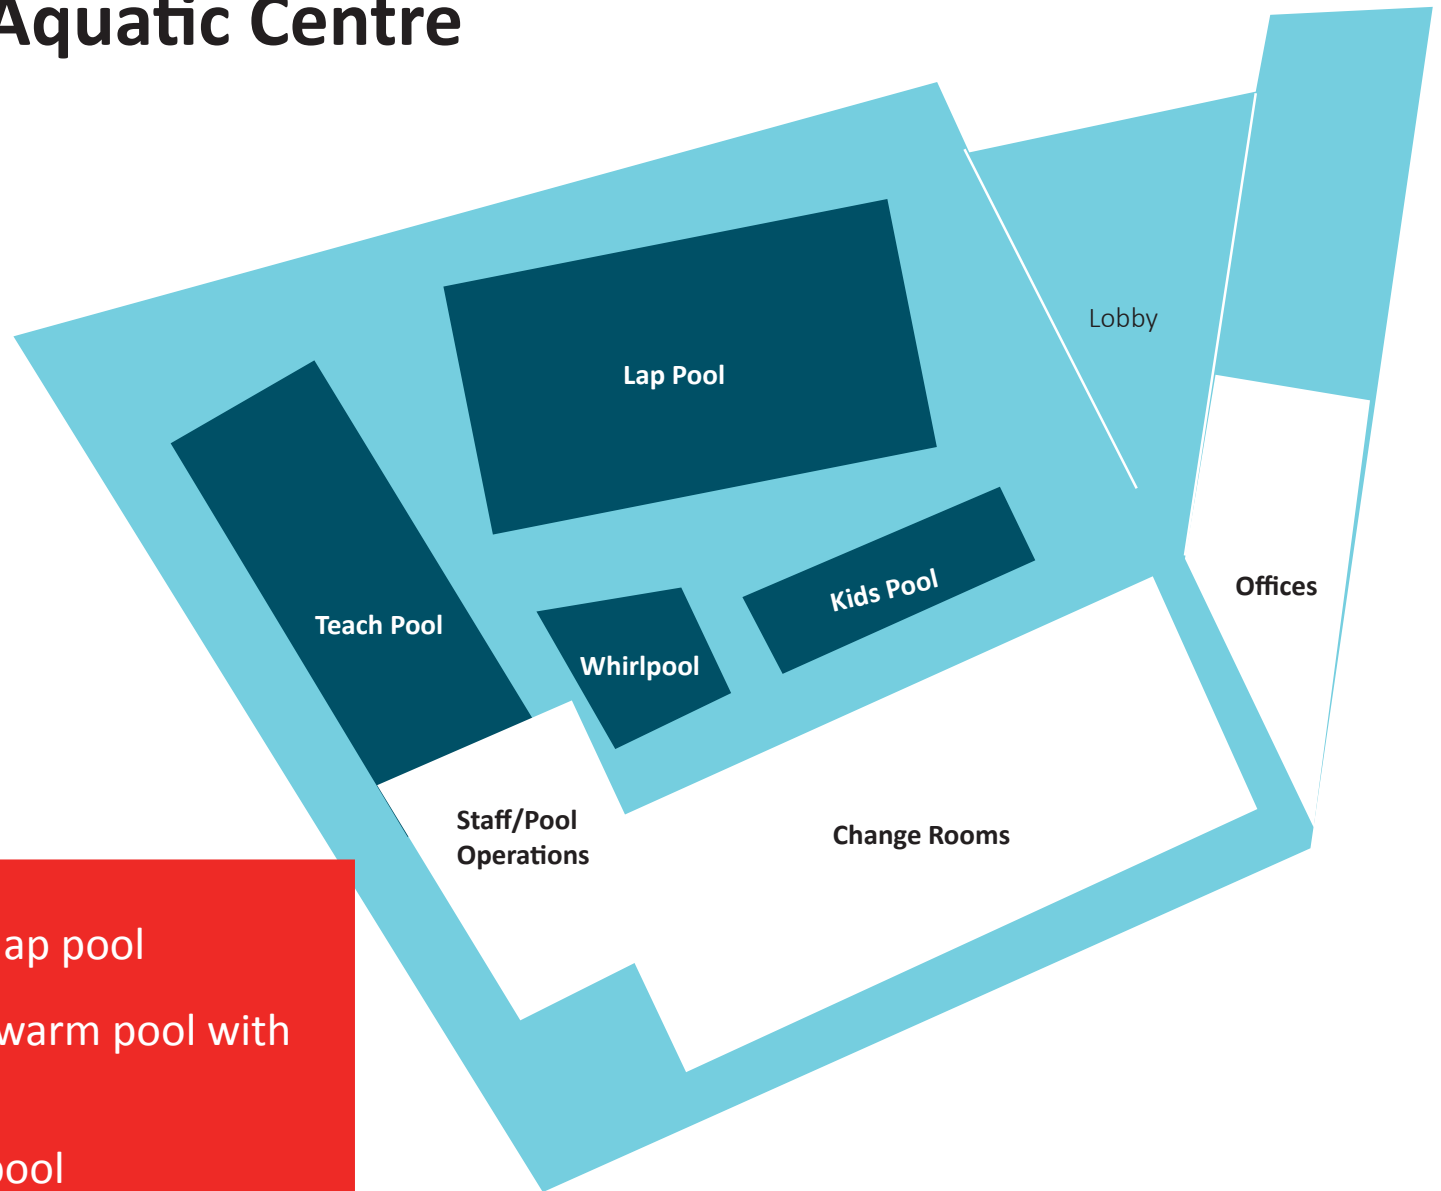

Emerald Hills Aquatic Centre Floor Plan

- 6-lane, 25 meter lap pool
- 4-lane, 25 meter warm pool with adjustable depth
- Children's teach pool
- Whirlpool, steamroom and family change facilities