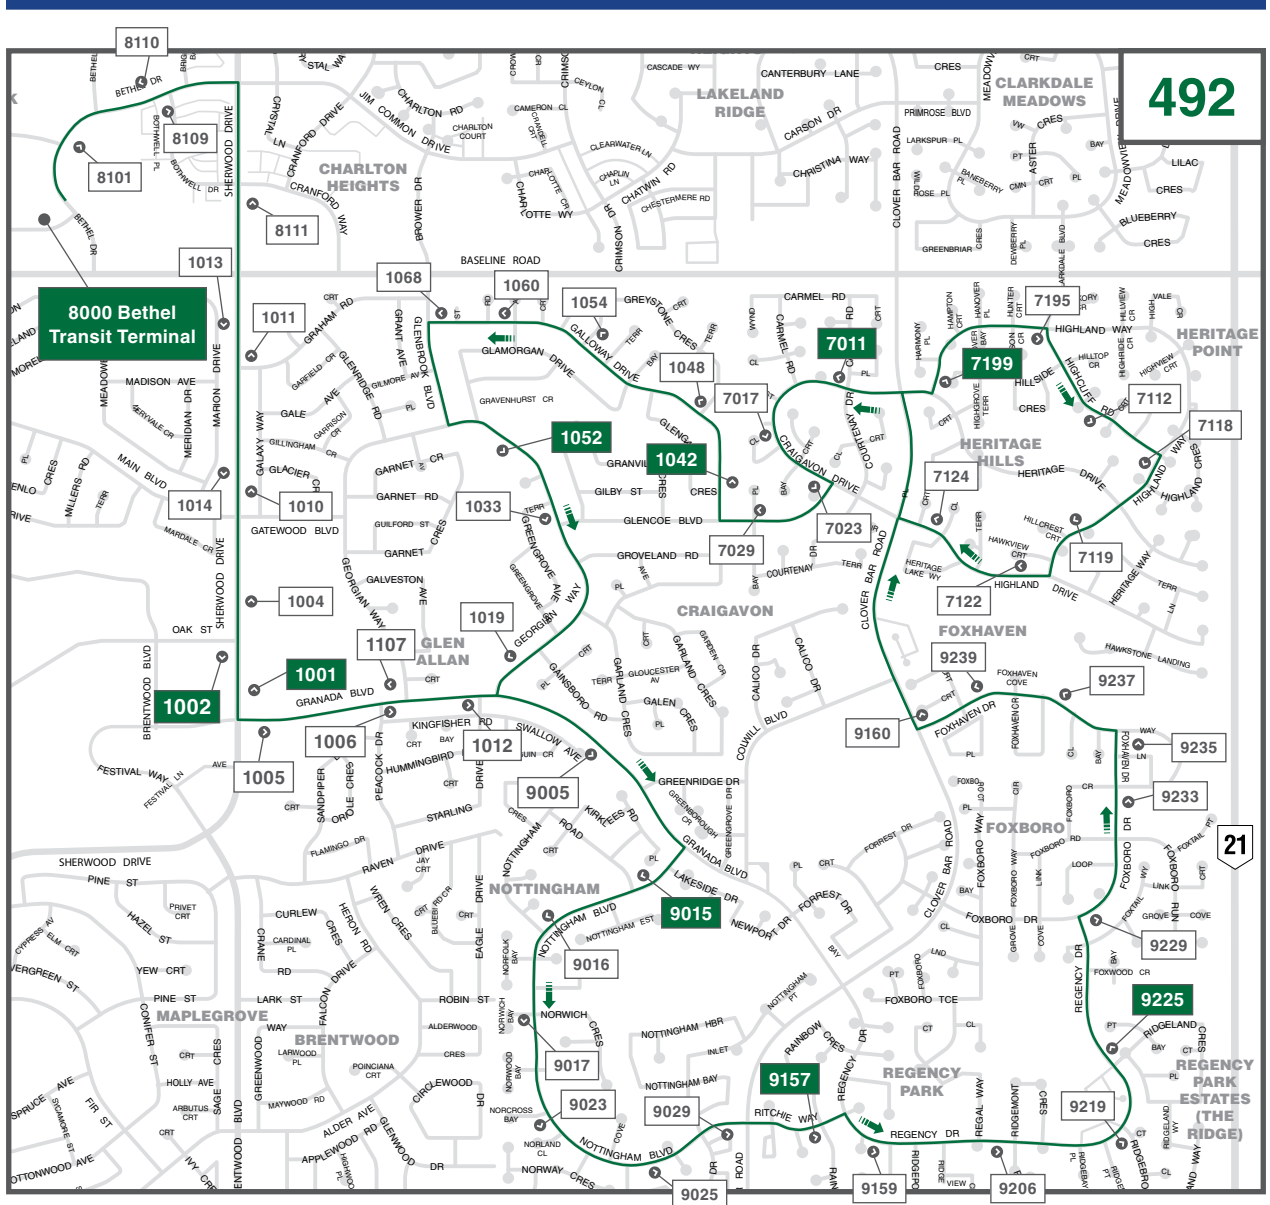

Bethel Transit Terminal | Nottingham | Regency Park | Foxboro | Foxhaven | Heritage Hills | Craigavon | Glen Allan | Sherwood Park Mall

Weekday Evening Schedule

	Bethel Transit Terminal	Sherwood Dr & Oak St (Arrive)	Sherwood Dr & Oak St (Depart)	Nottingham Blvd & Nottingham Rd	Ritchie Wy & Regency Dr	Regency Dr & Ridgeland Cr	Highland Wy & Heritage Dr	Craigavon Dr & Carmel Rd	Galloway Dr & Glangarry Cr	Georgian Wy	Sherwood Dr & Granada Blvd	Bethel Transit Terminal
	8000	1002	1002	9015	9157	9225	7199	7011	1042	1052	1001	8000
p.m.	7:15	7:22	7:24	7:27	7:30	7:34	7:40	7:46	7:49	7:52	8:04	8:10
	8:15	8:22	8:24	8:27	8:30	8:34	8:40	8:46	8:49	8:52	9:04	9:10
	9:15	9:22	9:24	9:27	9:30	9:34	9:40	9:46	9:49	9:52	10:04	10:10
	10:15	10:22	10:24	10:27	10:30	10:34	10:40	10:46	10:49	10:52	11:04	11:10
	11:15	11:22	11:24	11:27	11:30	11:34	11:40	11:46	11:49	11:52	12:04	12:10
a.m.	12:15	Drop-off as required.