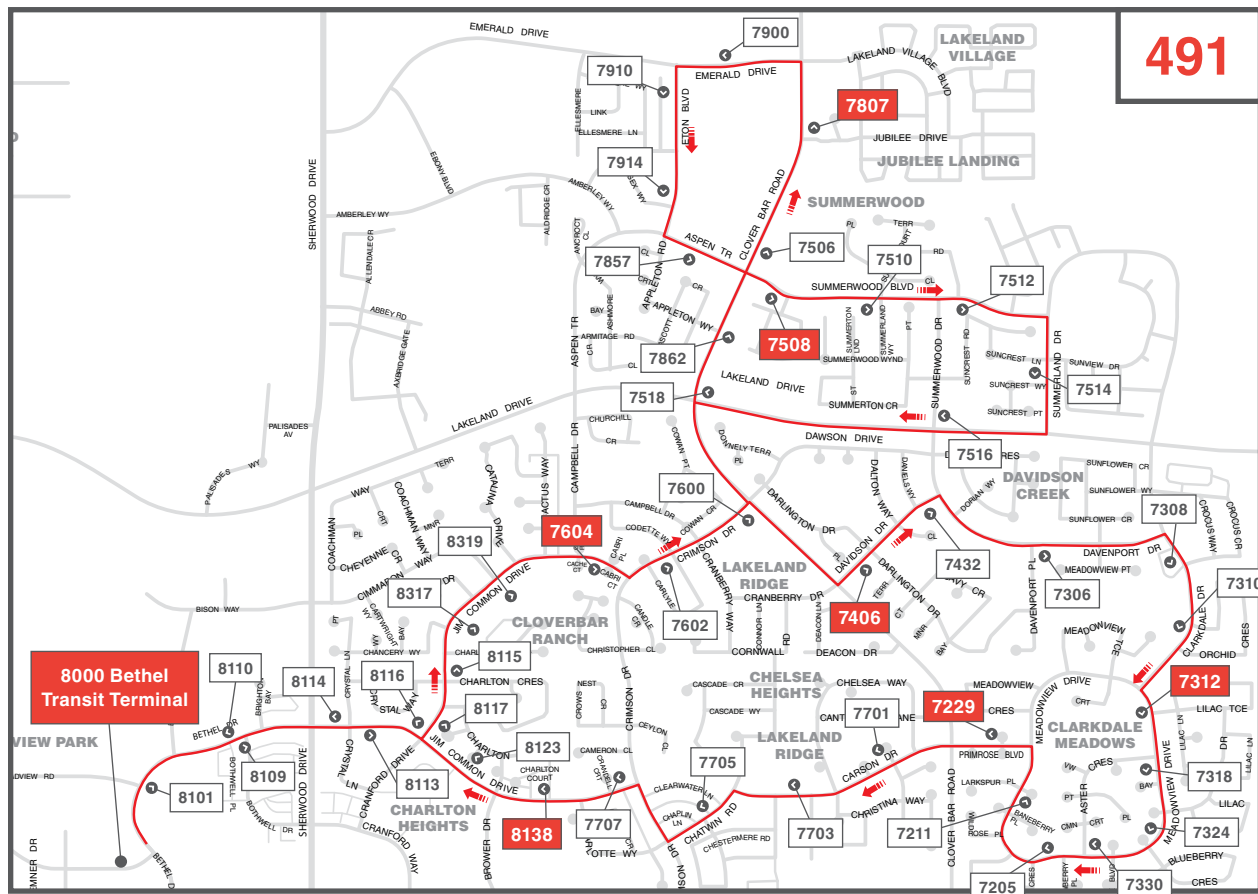

Bethel Transit Terminal | Cloverbar Ranch | Lakeland Ridge | Emerald Hills | Summerwood | Davidson Creek | Clarkdale Meadows | Chelsea Heights | Charlton Heights

Weekday Evening Schedule

	Bethel Transit Terminal	Jim Common Dr & Cache Pl	Clover Bar Rd & Jubilee Dr	Summerwood Blvd & Clover Bar Rd	Davidson Dr & Darlington Dr	Meadowview Dr & Clarkdale Dr	Primrose Blvd & Clover Bar Rd	Jim Common Dr & Charlton Ct	Bethel Transit Terminal
	8000	7604	7807	7508	7406	7312	7229	8138	8000
p.m.	7:15	7:20	7:26	7:29	7:42	7:45	7:48	7:53	8:00
	8:15	8:20	8:26	8:29	8:42	8:45	8:48	8:53	9:00
	9:15	9:20	9:26	9:29	9:42	9:45	9:48	9:53	10:00
	10:15	10:20	10:26	10:29	10:42	10:45	10:48	10:53	11:00
	11:15	11:20	11:26	11:29	11:42	11:45	11:48	11:53	12:00
a.m.	12:15	Drop-off as required.							