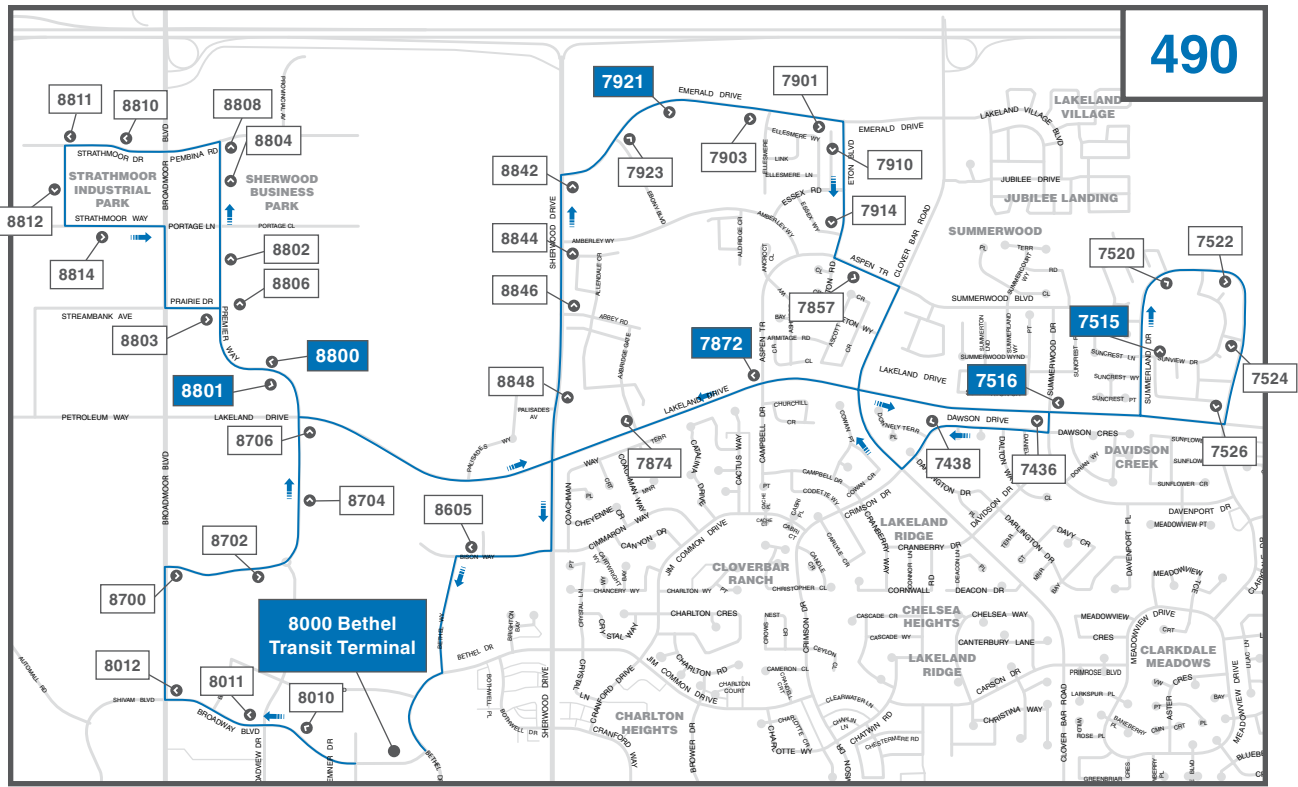

Bethel Transit Terminal | Sherwood Business Park | Strathmoor Industrial Park | Emerald Hills | Summerwood | Davidson Creek | Aspen Trails

Weekday Evening Schedule

	Bethel Transit Terminal	Premier Way & Millennium Place	Premier Way & Millennium Place	Emerald Dr & ABJ	Summerland Dr & Sunview Dr	Lakeland Dr & Summerwood Dr	Lakeland Dr & Aspen Tr	Bethel Transit Terminal
	8000	8800	8801	7921	7515	7516	7872	8000
p.m.	7:15	7:21	7:32	7:39	7:44	7:49	7:54	8:00
	8:15	8:21	8:32	8:39	8:44	8:49	8:54	9:00
	9:15	9:21	9:32	9:39	9:44	9:49	9:54	10:00
	10:15	10:21	10:32	10:39	10:44	10:49	10:54	11:00
	11:15	11:21	11:32	11:39	11:44	11:49	11:54	12:00
a.m.	12:15	Drop-off as required.						

Saturday Schedule

	Bethel Transit Terminal	Premier Way & Millennium Place	Premier Way & Millennium Place	Emerald Dr & ABJ	Summerland Dr & Sunview Dr	Lakeland Dr & Summerwood Dr	Lakeland Dr & Aspen Tr	Bethel Transit Terminal
	8000	8800	8801	7921	7515	7516	7872	8000
a.m.	6:15	6:21	6:32	6:39	6:44	6:49	6:54	7:00
	7:15	7:21	7:32	7:39	7:44	7:49	7:54	8:00
	8:15	8:21	8:32	8:39	8:44	8:49	8:54	9:00
	9:15	9:21	9:32	9:39	9:44	9:49	9:54	10:00
	10:15	10:21	10:32	10:39	10:44	10:49	10:54	11:00
	11:15	11:21	11:32	11:39	11:44	11:49	11:54	12:00
p.m.	12:15	12:21	12:32	12:39	12:44	12:49	12:54	1:00
	1:15	1:21	1:32	1:39	1:44	1:49	1:54	2:00
	2:15	2:21	2:32	2:39	2:44	2:49	2:54	3:00
	3:15	3:21	3:32	3:39	3:44	3:49	3:54	4:00
	4:15	4:21	4:32	4:39	4:44	4:49	4:54	5:00
	5:15	5:21	5:32	5:39	5:44	5:49	5:54	6:00
	6:15	6:21	6:32	6:39	6:44	6:49	6:54	7:00
	7:15	7:21	7:32	7:39	7:44	7:49	7:54	8:00
	8:15	8:21	8:32	8:39	8:44	8:49	8:54	9:00
	9:15	9:21	9:32	9:39	9:44	9:49	9:54	10:00
	10:15	10:21	10:32	10:39	10:44	10:49	10:54	11:00
	11:15	11:21	11:32	11:39	11:44	11:49	11:54	12:00
a.m.	12:15	Drop-off as required.						