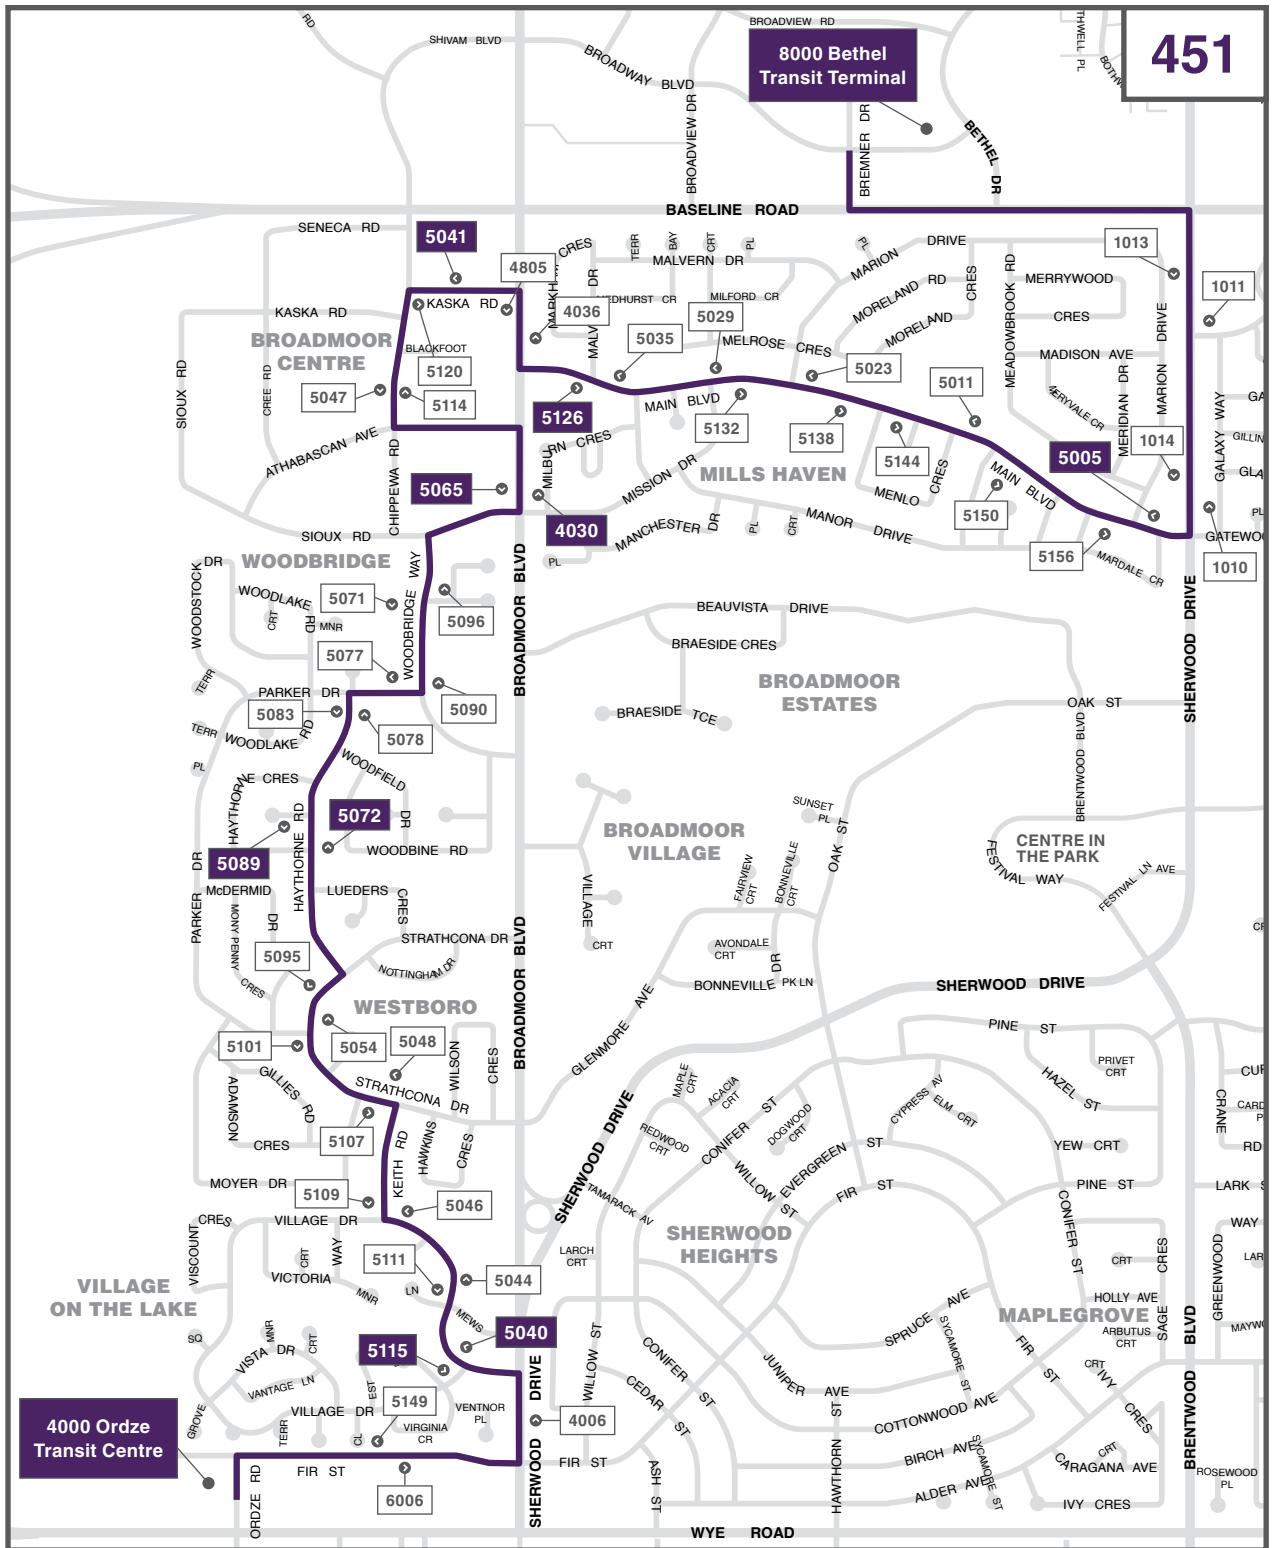

Bethel Transit Terminal | Mills Haven | Broadmoor Centre | Woodbridge | Westboro | Village on the Lake | Ordze Transit Centre

Please see next page for schedule times.

Bethel Transit Terminal | Mills Haven | Broadmoor Centre | Woodbridge | Westboro | Village on the Lake | Ordze Transit Centre