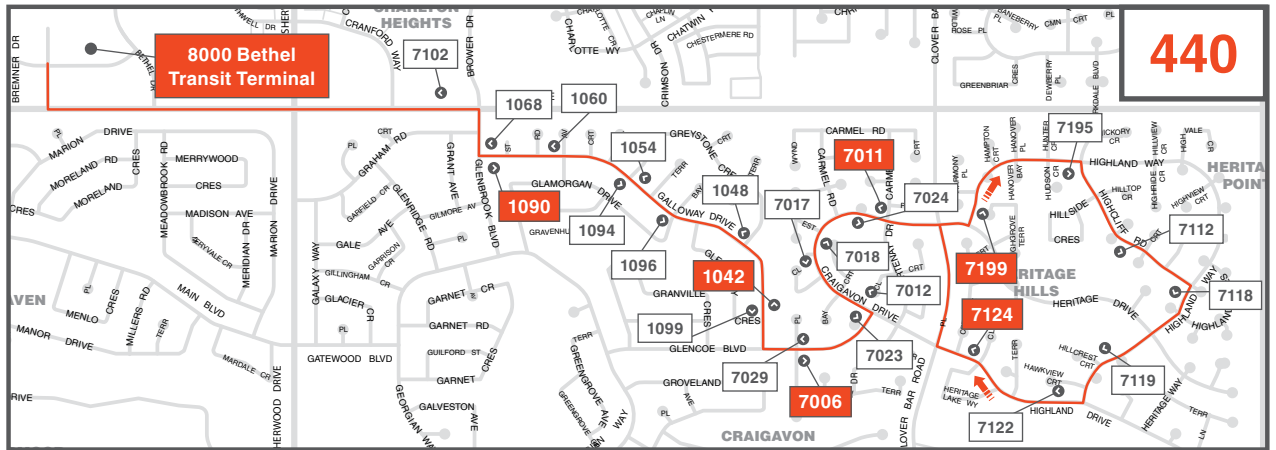

Bethel Transit Terminal | Glen Allan | Craigavon | Heritage Hills

	Bethel Transit Terminal	Galloway Dr & Glenbrook Blvd	Glencoe Blvd & Courtenay By	Highland Wy & Heritage Dr	Highland Dr & Heritage Lake Wy	Craigavon Dr & Carmel Rd	Galloway Dr & Gleangary Cr	Bethel Transit Terminal
a.m.	8000	1090	7006	7199	7124	7011	1042	8000
	---	---	---	5:39	5:43	5:45	5:48	5:55
	---	---	---	5:54	5:58	6:00	6:03	6:10
	6:03	---	---	6:09	6:13	6:15	6:18	6:25
	6:18	---	---	6:24	6:28	6:30	6:33	6:40
	6:33	---	---	6:39	6:43	6:45	6:48	6:55
	6:48	---	---	6:54	6:58	7:00	7:03	7:10
	7:03	---	---	7:09	7:13	7:15	7:18	7:25
	7:18	---	---	7:24	7:28	7:30	7:33	7:40
	7:33	---	---	7:39	7:43	7:45	7:48	7:55
	7:48	---	---	7:54	7:58	8:00	8:03	8:10
	8:03	---	---	8:09	8:13	8:15	8:18	8:25
	8:18	---	---	8:24	8:28	8:30	8:33	8:40
	8:33	---	---	8:39	8:43	8:45	8:48	8:55
	8:48	---	---	8:54	8:58	9:00	9:03	9:10
	9:15	9:18	9:21	9:24	9:28	9:30	9:33	9:40
9:45	9:48	9:51	9:54	9:58	10:00	10:03	10:10	
10:15	10:18	10:21	10:24	10:28	10:30	10:33	10:40	
10:45	10:48	10:51	10:54	10:58	11:00	11:03	11:10	
11:15	11:18	11:21	11:24	11:28	11:30	11:33	11:40	
11:45	11:48	11:51	11:54	11:58	12:00	12:03	12:10	

*Trip operates on school days only.

A.M. (until 9:10 a.m.): Route travels Baseline Road to begin at stop #7199.

Midday: Travels full route both directions.

P.M. (starts 4:00 p.m.): Route finishes at stop #7124 and returns to the Bethel Transit Terminal via Baseline Road.