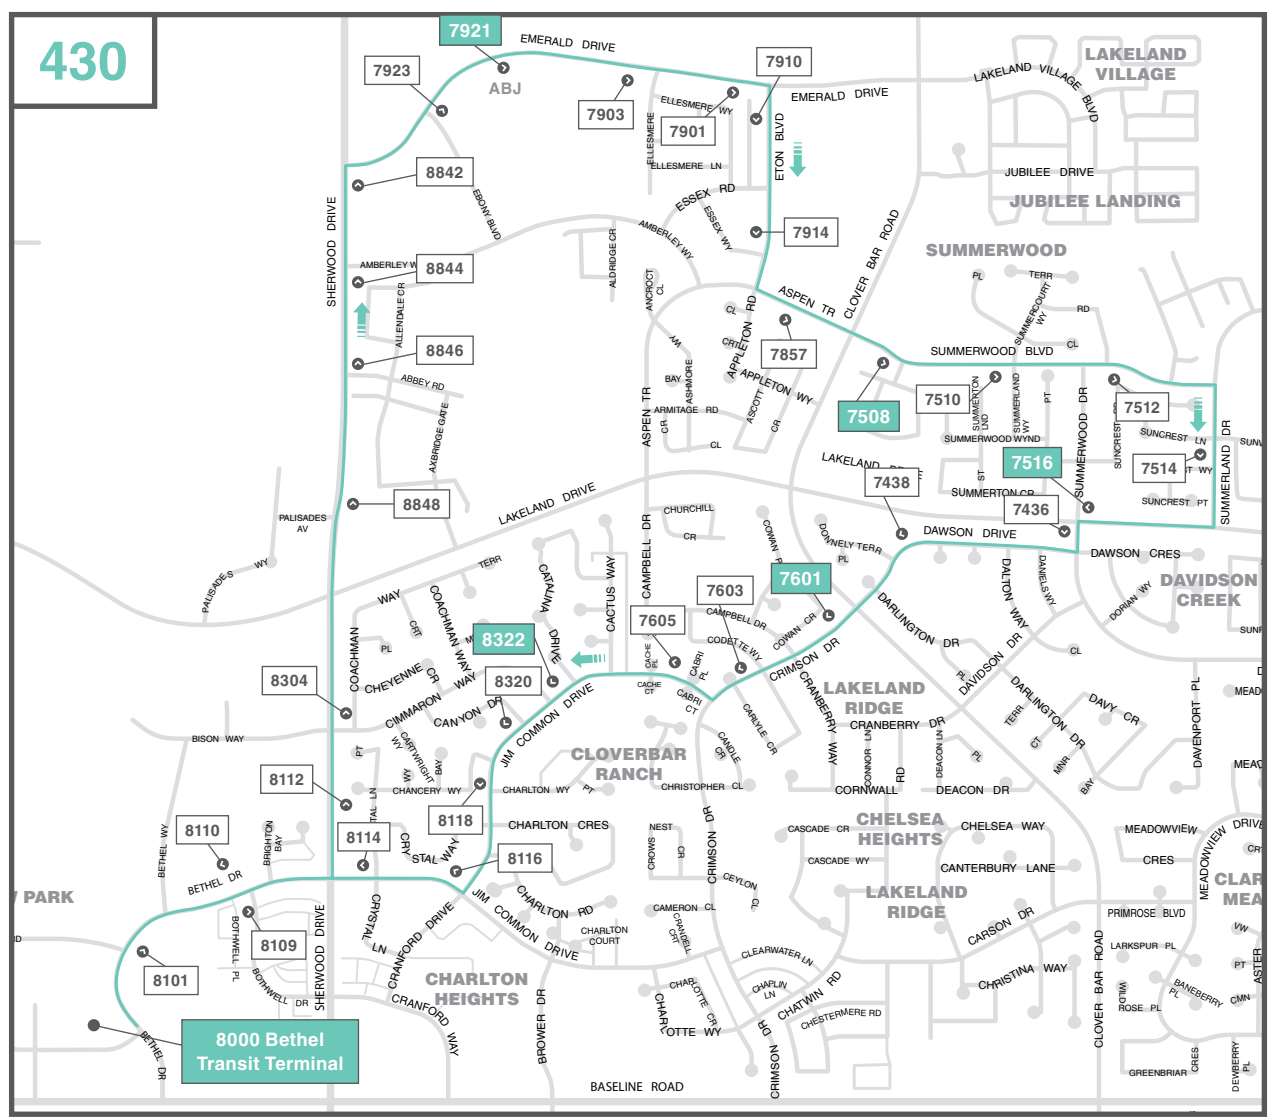

Bethel Transit Terminal | Palisades | ABJ | Emerald Hills | Summerwood | Davidson Creek | Lakeland Ridge | Cloverbar Ranch | Charlton Heights

Please see page 19 for schedule times.

See Route 431 for reverse direction.

430 Schedule

	Bethel Transit Terminal	Emerald Dr & ABJ	Summerwood Blvd & Clover Bar Rd	Lakeland Dr & Summerwood Dr	Crimson Dr & Clover Bar Rd	Jim Common Dr & Catalina Dr	Bethel Transit Terminal
	8000	7921	7508	7516	7601	8322	8000
a.m.	---	5:37	5:42	5:46	5:49	5:51	5:55
	---	5:52	5:57	6:01	6:04	6:06	6:10
	6:00	6:07	6:12	6:16	6:19	6:21	6:25
	6:15	6:22	6:27	6:31	6:34	6:36	6:40
	6:30	6:37	6:42	6:46	6:49	6:51	6:55
	6:45	6:52	6:57	7:01	7:04	7:06	7:10
	7:00	7:07	7:12	7:16	7:19	7:21	7:25
	7:15	7:22	7:27	7:31	7:34	7:36	7:40
	7:30	7:37	7:42	7:46	7:49	7:51	7:55
	7:45	7:52	7:57	8:01	8:04	8:06	8:10
	8:00	8:07	8:12	8:16	8:19	8:21	8:25
	8:15	8:22	8:27	8:31	8:34	8:36	8:40
	8:30	8:37	8:42	8:46	8:49	8:51	8:55
	8:45	8:52	8:57	9:01	9:04	9:06	9:10
	9:15	9:22	9:27	9:31	9:34	9:36	9:40
	9:45	9:52	9:57	10:01	10:04	10:06	10:10
10:15	10:22	10:27	10:31	10:34	10:36	10:40	
10:45	10:52	10:57	11:01	11:04	11:06	11:10	
11:15	11:22	11:27	11:31	11:34	11:36	11:40	
11:45	11:52	11:57	12:01	12:04	12:06	12:10	
p.m.	12:15	12:22	12:27	12:31	12:34	12:36	12:40
	12:45	12:52	12:57	1:01	1:04	1:06	1:10
	1:15	1:22	1:27	1:31	1:34	1:36	1:40
	1:45	1:52	1:57	2:01	2:04	2:06	2:10
	2:15	2:22	2:27	2:31	2:34	2:36	2:40
	2:45	2:52	2:57	3:01	3:04	3:06	3:10
	3:15	3:22	3:27	3:31	3:34	3:36	3:40
	3:45	3:52	3:57	4:01	4:04	4:06	4:10
	4:15	4:22	4:27	4:31	4:34	4:36	4:40
	4:45	4:52	4:57	5:01	5:04	5:06	5:10
	5:15	5:22	5:27	5:31	5:34	5:36	5:40
	5:45	5:52	5:57	6:01	6:04	6:06	6:10
6:15	6:22	6:27	6:31	6:34	6:36	6:40	

Please see Route 430 map on page 17.