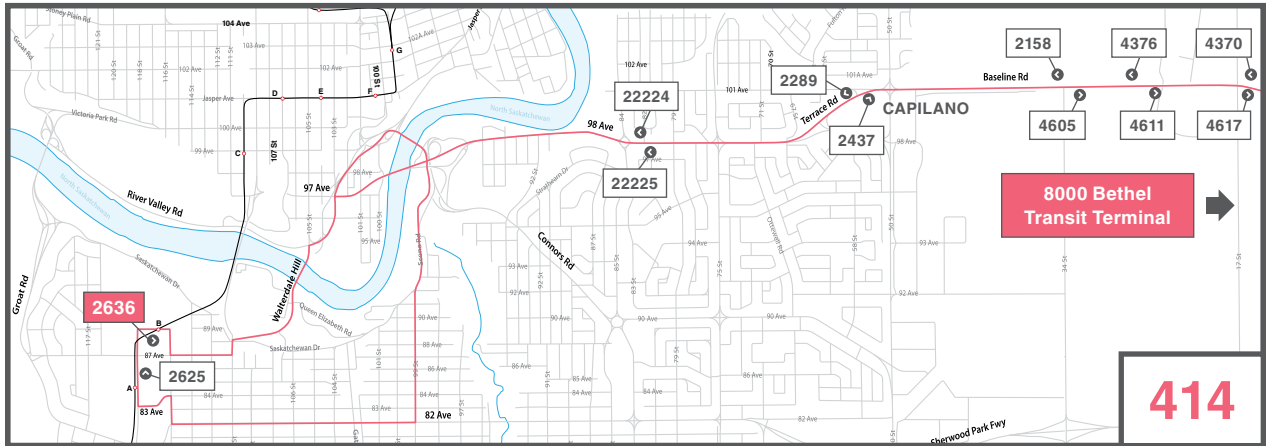

Bethel Transit Terminal | University of Alberta

Please see next page for schedule times.

For weekend service, please take the 411.
See pages 8 and 9.

	Bethel Transit Terminal	University Transit Centre (Arrive)	University Transit Centre (Depart)	Bethel Transit Terminal
	8000	2636	2636	8000
a.m.	6:15	6:50	7:05	7:40
	6:45	7:20	7:35	8:10
	7:15	7:50	8:05	8:40
	7:45	8:20	8:40	9:10
	8:15	8:50	9:10	9:40
	8:45	9:20	----	----
	9:15	9:45	10:10	10:40
	10:15	10:45	11:10	11:40
p.m.	11:15	11:45	12:10	12:40
	12:15	12:45	1:10	1:40
	1:15	1:45	2:10	2:40
	----	----	2:40	3:10
	2:15	2:45	3:07	3:40
	2:45	3:15	3:35	4:10
	3:15	3:50	4:05	4:40
	3:45	4:35	4:35	5:10
	4:15	5:05	5:05	5:40
	4:45	5:35	5:40	6:10
	5:15	6:05	6:10	6:40
	5:45	6:20	----	----
6:15	6:45	6:45	7:10	