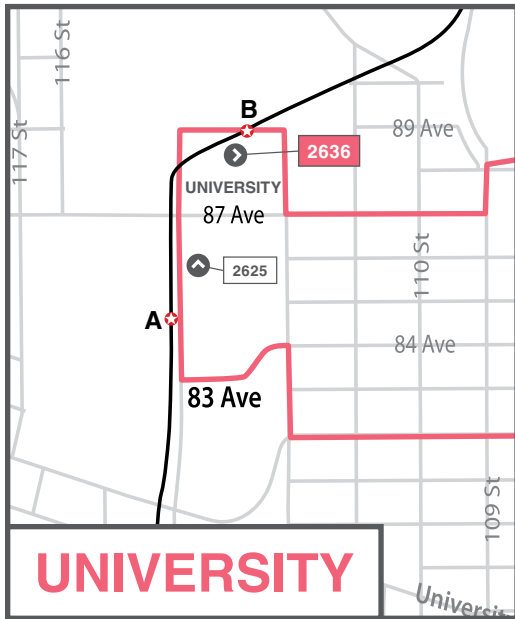

Bethel Transit Terminal | University of Alberta

Please see next page for schedule times.

For weekend service, please take the 411.
See pages 8 and 9.

	Bethel Transit Terminal	University Transit Centre (Arrive)	University Transit Centre (Depart)	Bethel Transit Terminal
	8000	2636	2636	8000
a.m.	6:15	6:50	7:05	7:40
	6:45	7:20	7:35	8:10
	7:15	7:50	8:05	8:40
	7:45	8:20	8:40	9:10
	8:15	8:50	9:10	9:40
	8:45	9:20	----	----
	9:15	9:45	10:10	10:40
	10:15	10:45	11:10	11:40
p.m.	11:15	11:45	12:10	12:40
	12:15	12:45	1:10	1:40
	1:15	1:45	2:10	2:40
	----	----	2:40	3:10
	2:15	2:45	3:07	3:40
	2:45	3:15	3:35	4:10
	3:15	3:50	4:05	4:40
	3:45	4:35	4:35	5:10
	4:15	5:05	5:05	5:40
	4:45	5:35	5:40	6:10
	5:15	6:05	6:10	6:40
	5:45	6:20	----	----
6:15	6:45	6:45	7:10	