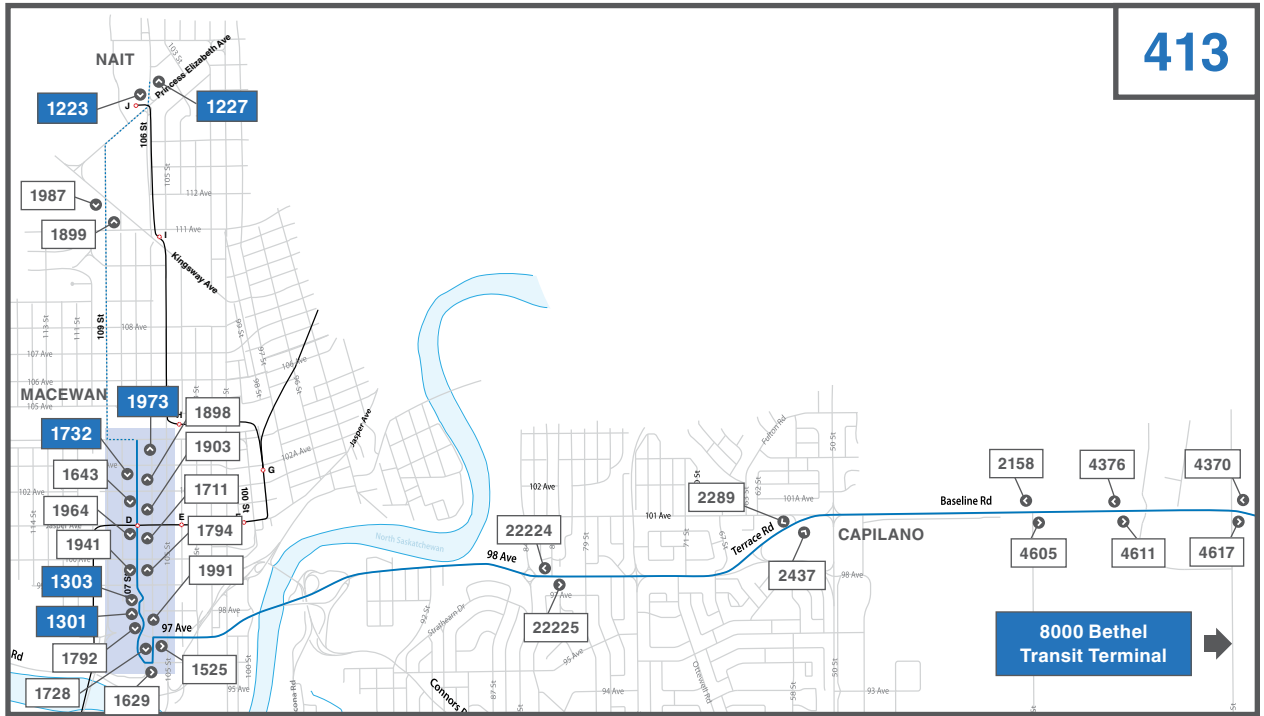

413

	Bethel Transit Terminal	Government Transit Centre	MacEwan City Centre Campus 107 St & 104 Ave	NAIT 106 St & 117 Ave	NAIT 106 St & 117 Ave	MacEwan City Centre Campus 107 St & 103 Ave	Government Transit Centre	Bethel Transit Terminal
	8000	1301	1973	1227	1223	1732	1303	8000
a.m.	6:45	7:05	7:10	---	---	7:20	7:25	7:55
	7:00	7:20	7:25	7:35	---	---	---	---
	7:15	7:35	7:40	---	---	---	---	---
	7:30	7:50	7:55	---	---	---	---	---
	7:45	8:05	8:10	---	---	---	---	---
	8:00	8:20	8:25	8:35	---	---	---	---
	8:15	8:35	8:40	---	---	---	---	---
	8:45	9:05	9:10	9:20	---	---	---	---
	11:15	11:35	11:40	11:50	12:26	12:36	12:41	1:10
p.m.	---	---	---	---	4:02	4:07	4:40	---
	---	---	---	---	4:22	4:32	5:10	---
	---	---	---	---	4:37	4:47	5:25	---
	---	---	---	---	5:02	5:07	5:40	---
	4:45	5:05	5:10	---	---	5:17	5:55	---
	5:00	5:20	5:25	---	---	5:32	6:10	---

Not all trips travel to NAIT, please refer to schedule.  
 For weekend service, please take the 411. See pages 8 and 9.