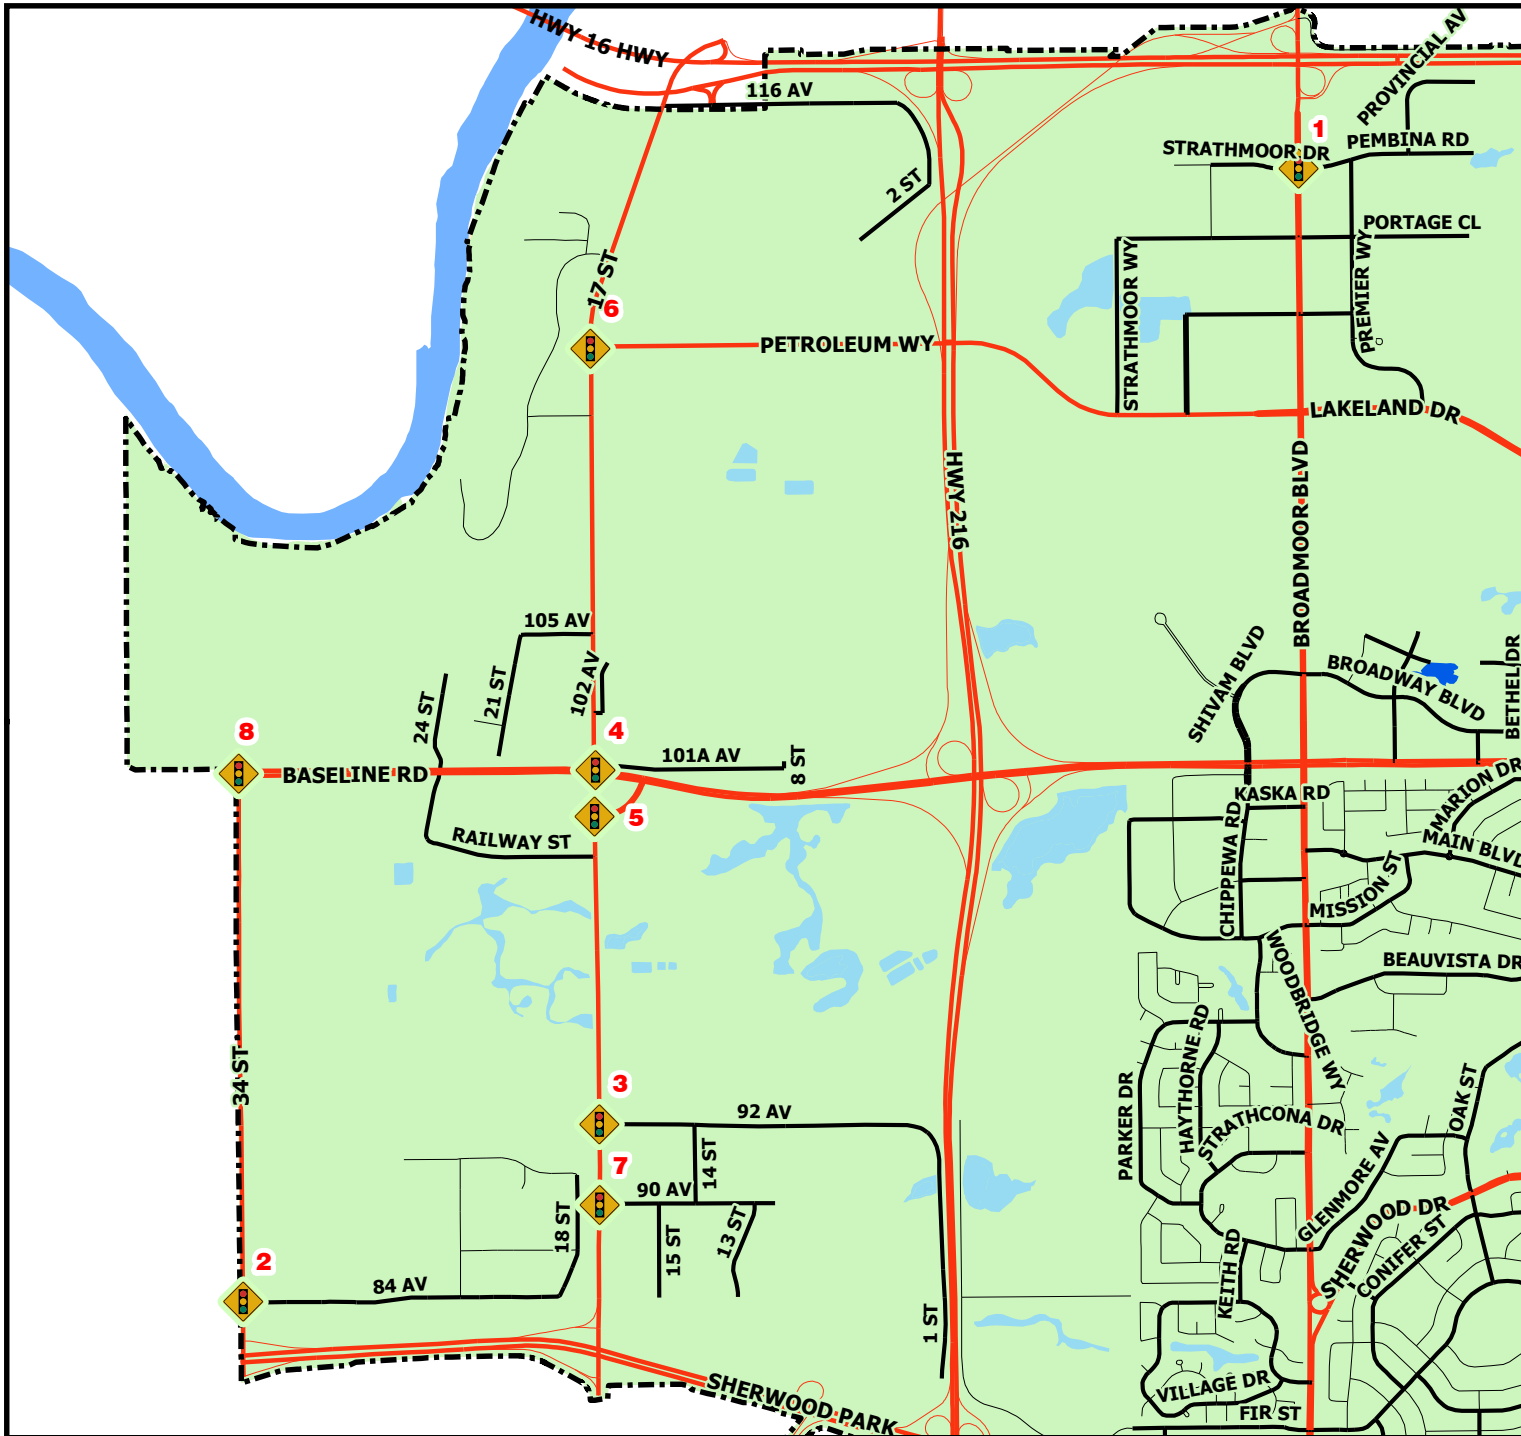

Strathcona County Traffic Light Pole Turn Locations

-  Traffic Light Pole Turn Locations
1. Strathmoor Drive & Broadmoor Blvd.
 2. 84 Avenue & 34 Street
 3. 17 Street & 92 Avenue
 4. 17 Street & Baseline Road
 5. 17 Street Jug Handle (Baseline Road)
 6. 17 Street & Petroleum Way
 7. 17 Street & 90 Avenue
 8. 34 Street & Baseline Road
 9. RR214 Shell Scotford (South of Twp560)
 10. RR214 Shell Scotford

STRATHCONA COUNTY
 Printed: 07/12/2012

Document Path: N:\ArcMAP\TAS\Pole Turns\Traffic Light Pole Turn Locations.mxd