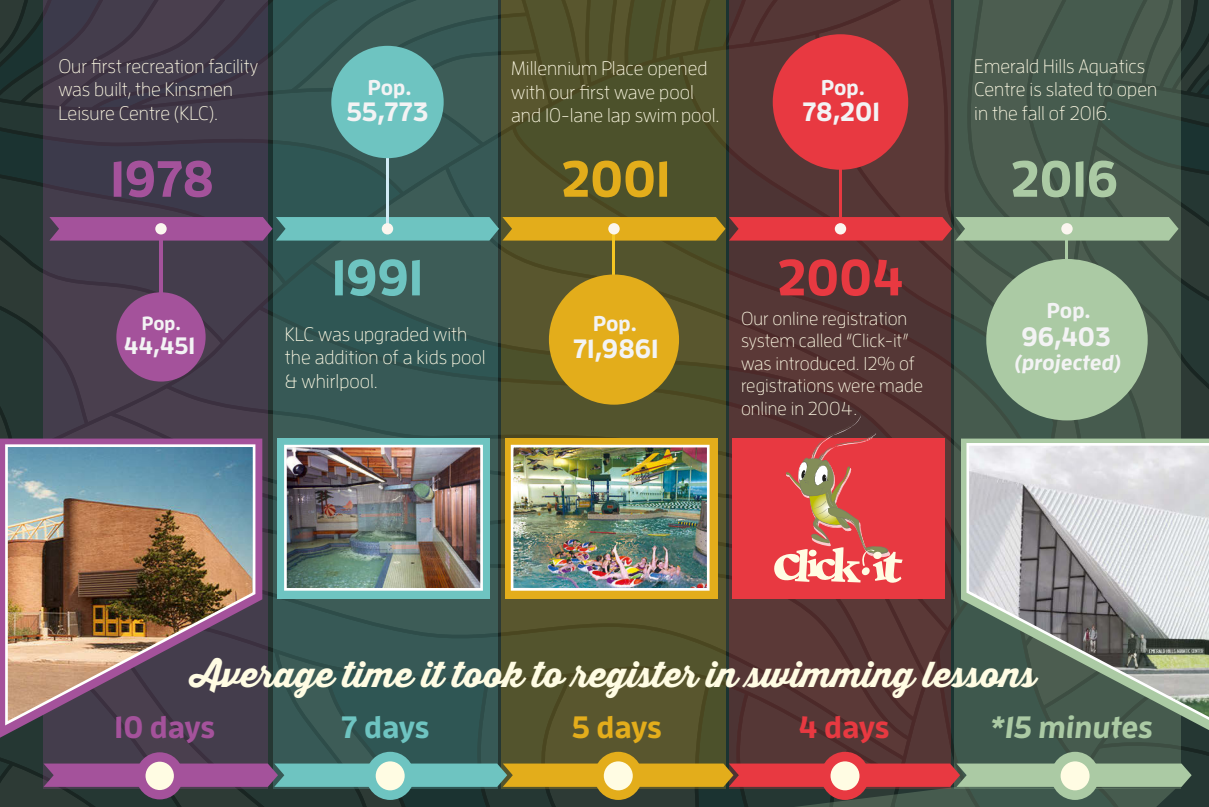

## Did you know:

We have one of the highest online user rates across the region, allowing many registrants access to click-it at the same time.

The registration system we use, which is called CLASS, is also used by most municipalities across Canada. An evaluation process is currently underway to implement a new and improved system within the next two years.