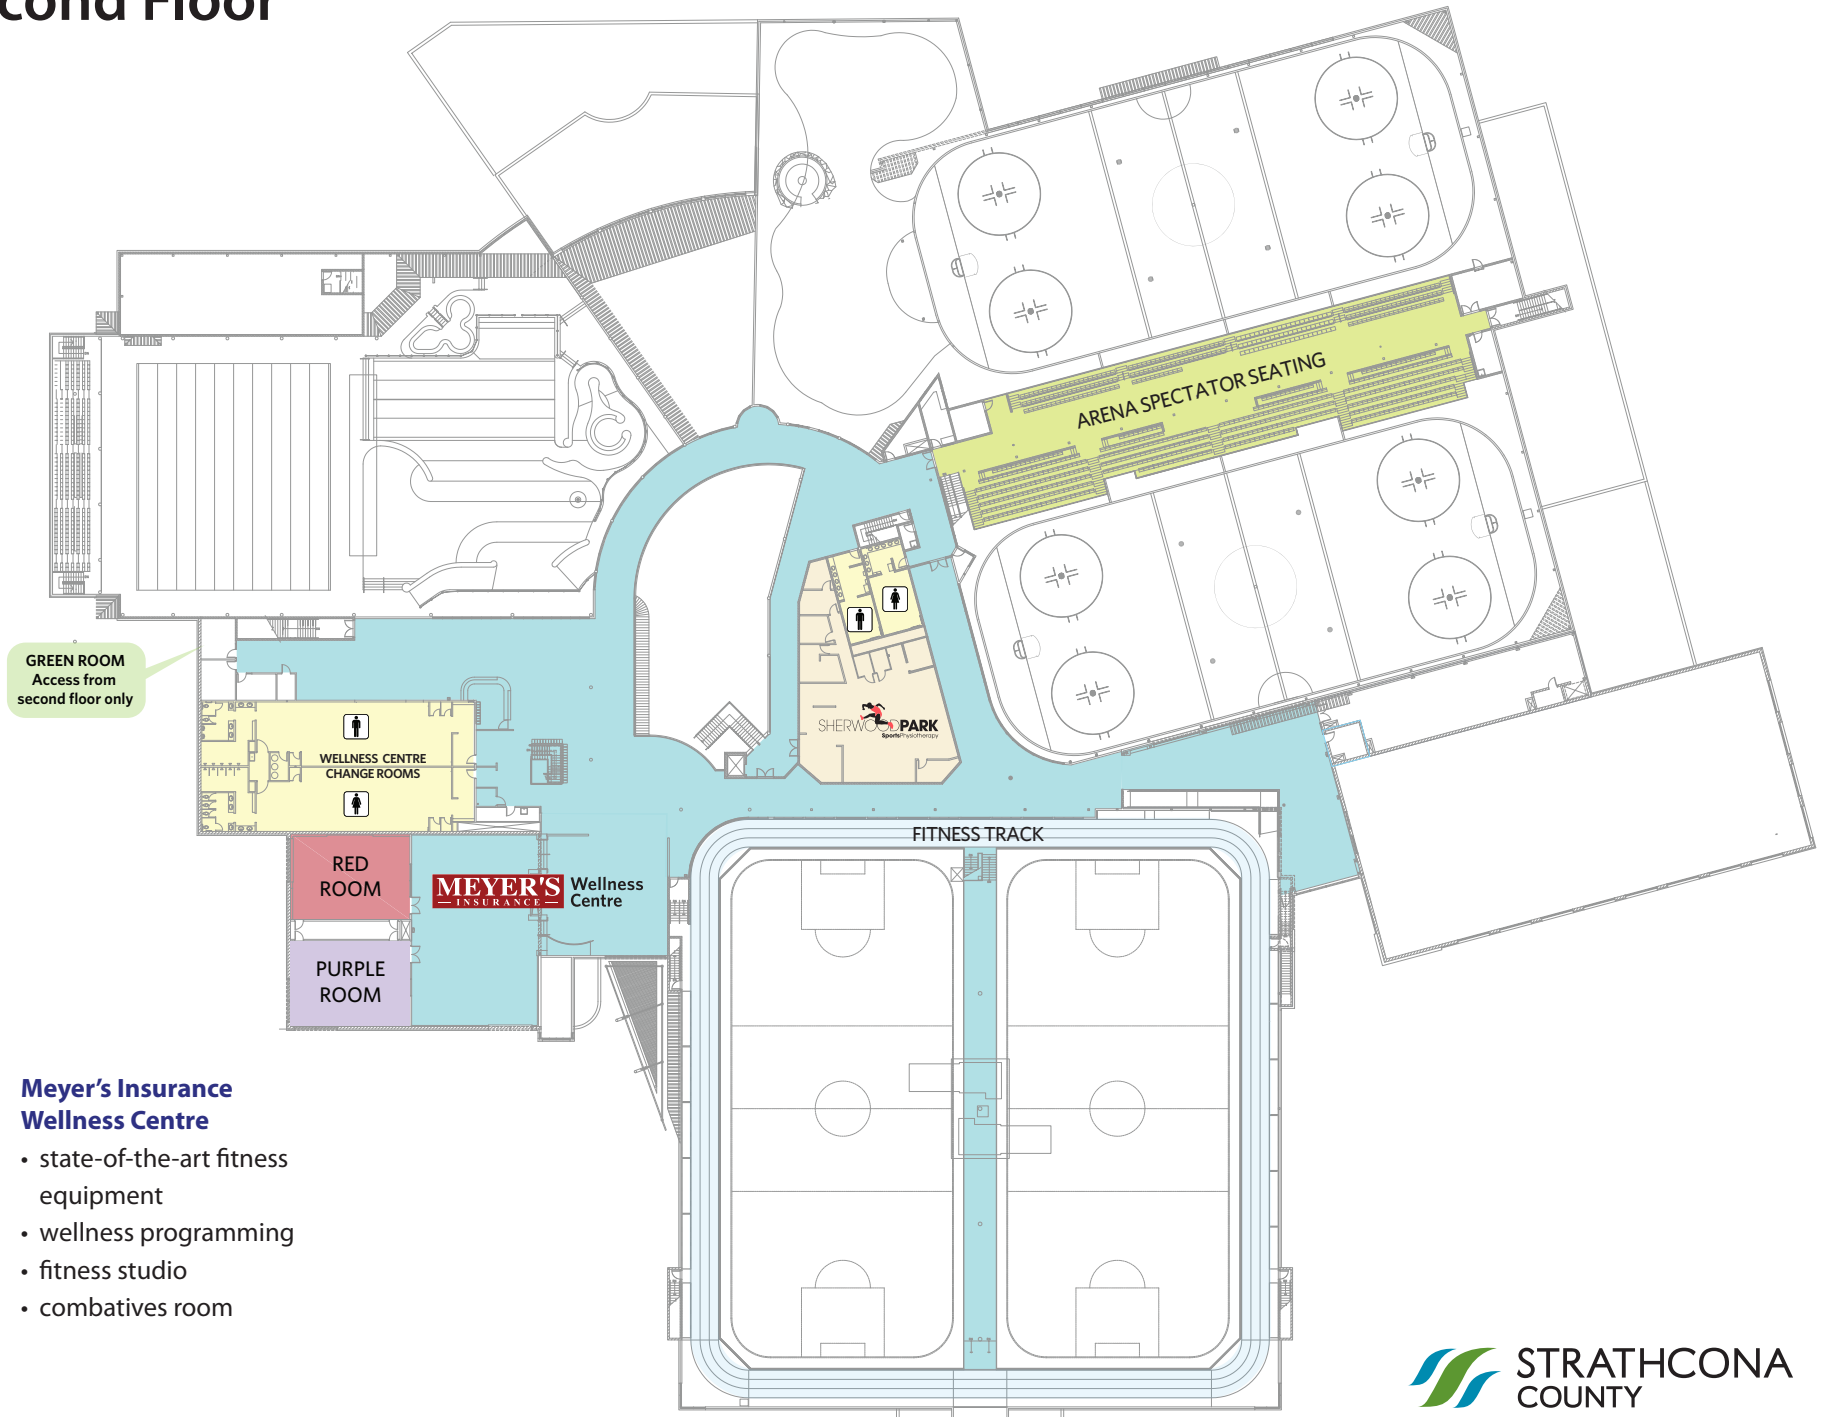

Main Floor

Edu-tainment Centre

- indoor playground
- children's programs area
- climbing wall

Leisure Ice

- Fireplace and skate rentals

Special Event Centre and Field House

- two indoor sport fields
- up to 32,000 square feet of special event space
- 3-lane fitness track

Second Floor

Meyer's Insurance Wellness Centre

- state-of-the-art fitness equipment
- wellness programming
- fitness studio
- combatives room