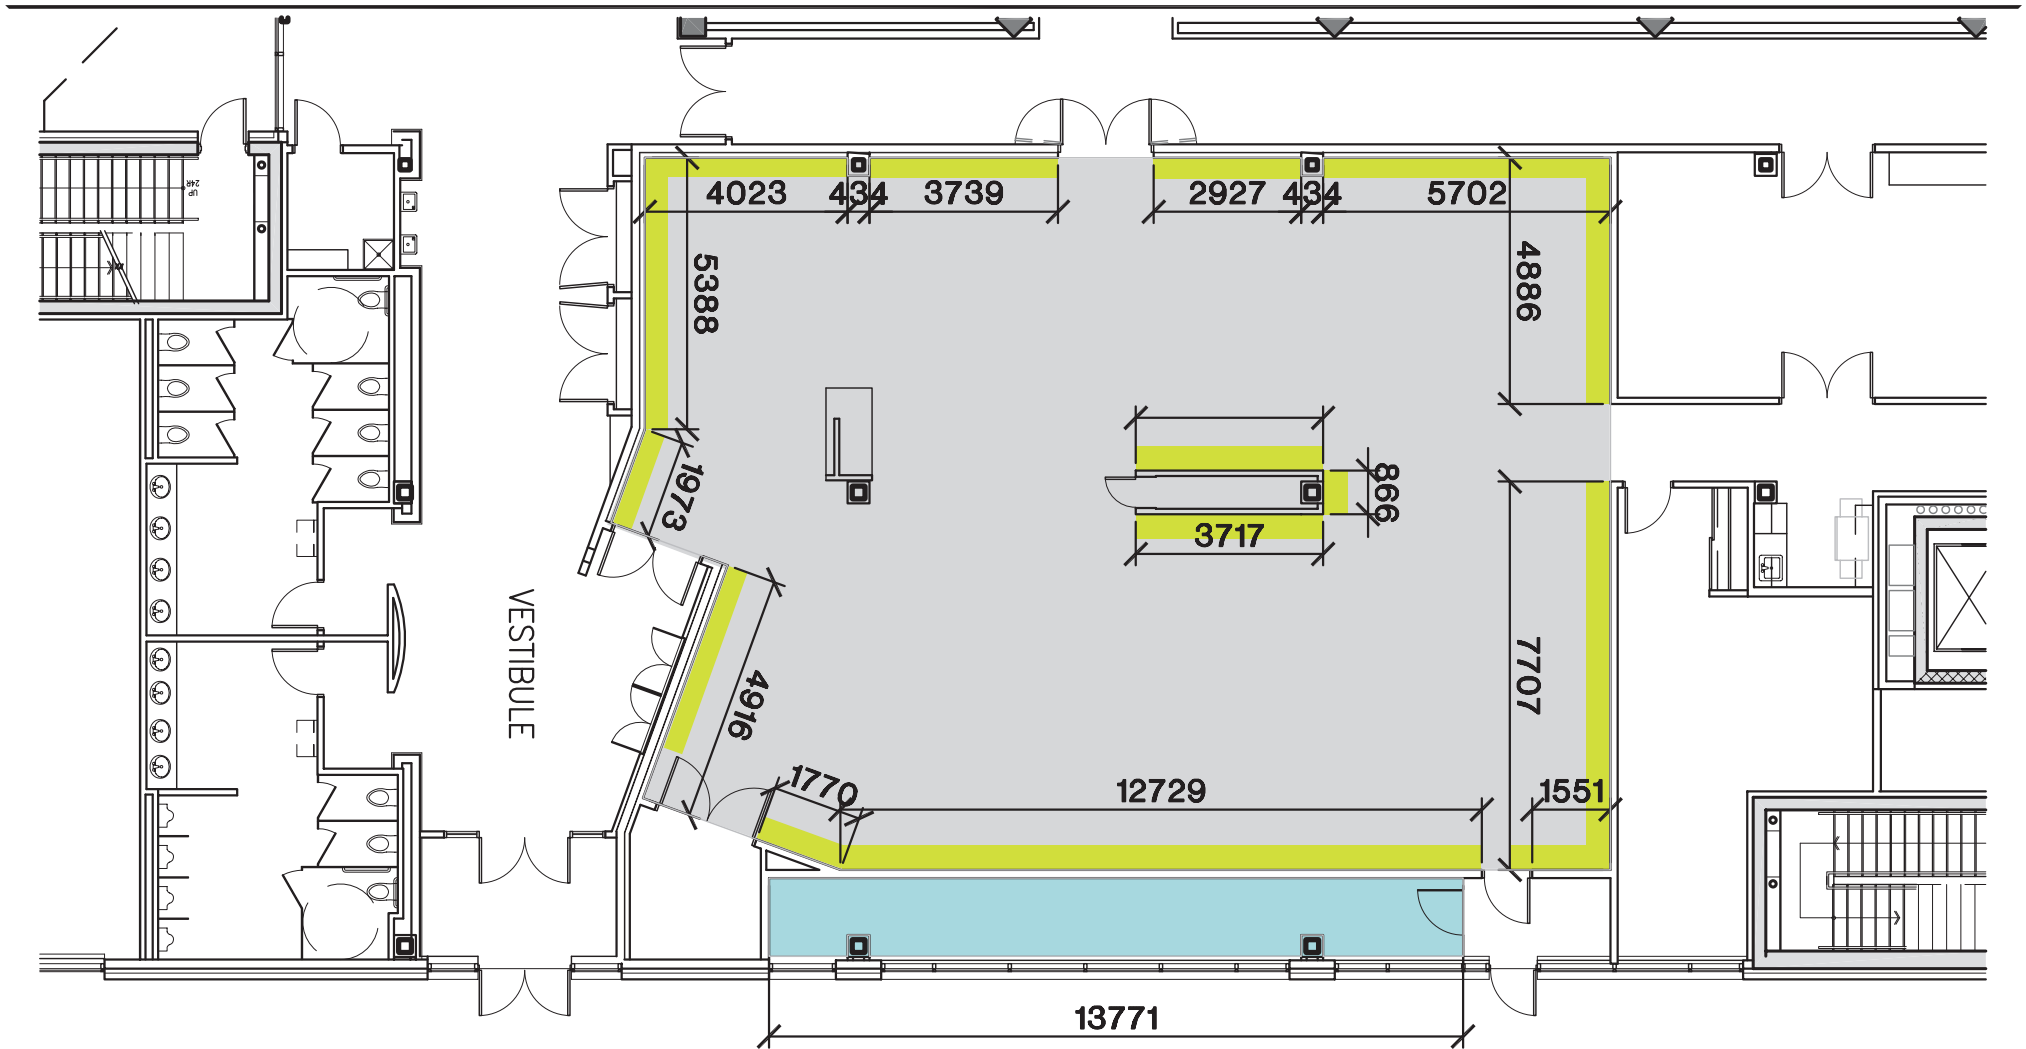

# gallery@501

501 Festival Avenue, Sherwood Park  
located in the new Community Centre

[www.strathcona.ca/artgallery](http://www.strathcona.ca/artgallery)

## Key

-  GALLERY DISPLAY AREA = 260.987m<sup>2</sup>
-  EXHIBITION DISPLAY SPACE
-  WINDOW DISPLAY = 21.02m<sup>2</sup>  
(available for exhibition displays)

STRATHCONA  
COUNTY

## Key

-  GALLERY DISPLAY AREA = 2809.24 sqft
-  EXHIBITION DISPLAY SPACE
-  WINDOW DISPLAY = 226.257 sqft  
(available for exhibition displays)

STRATHCONA  
COUNTY