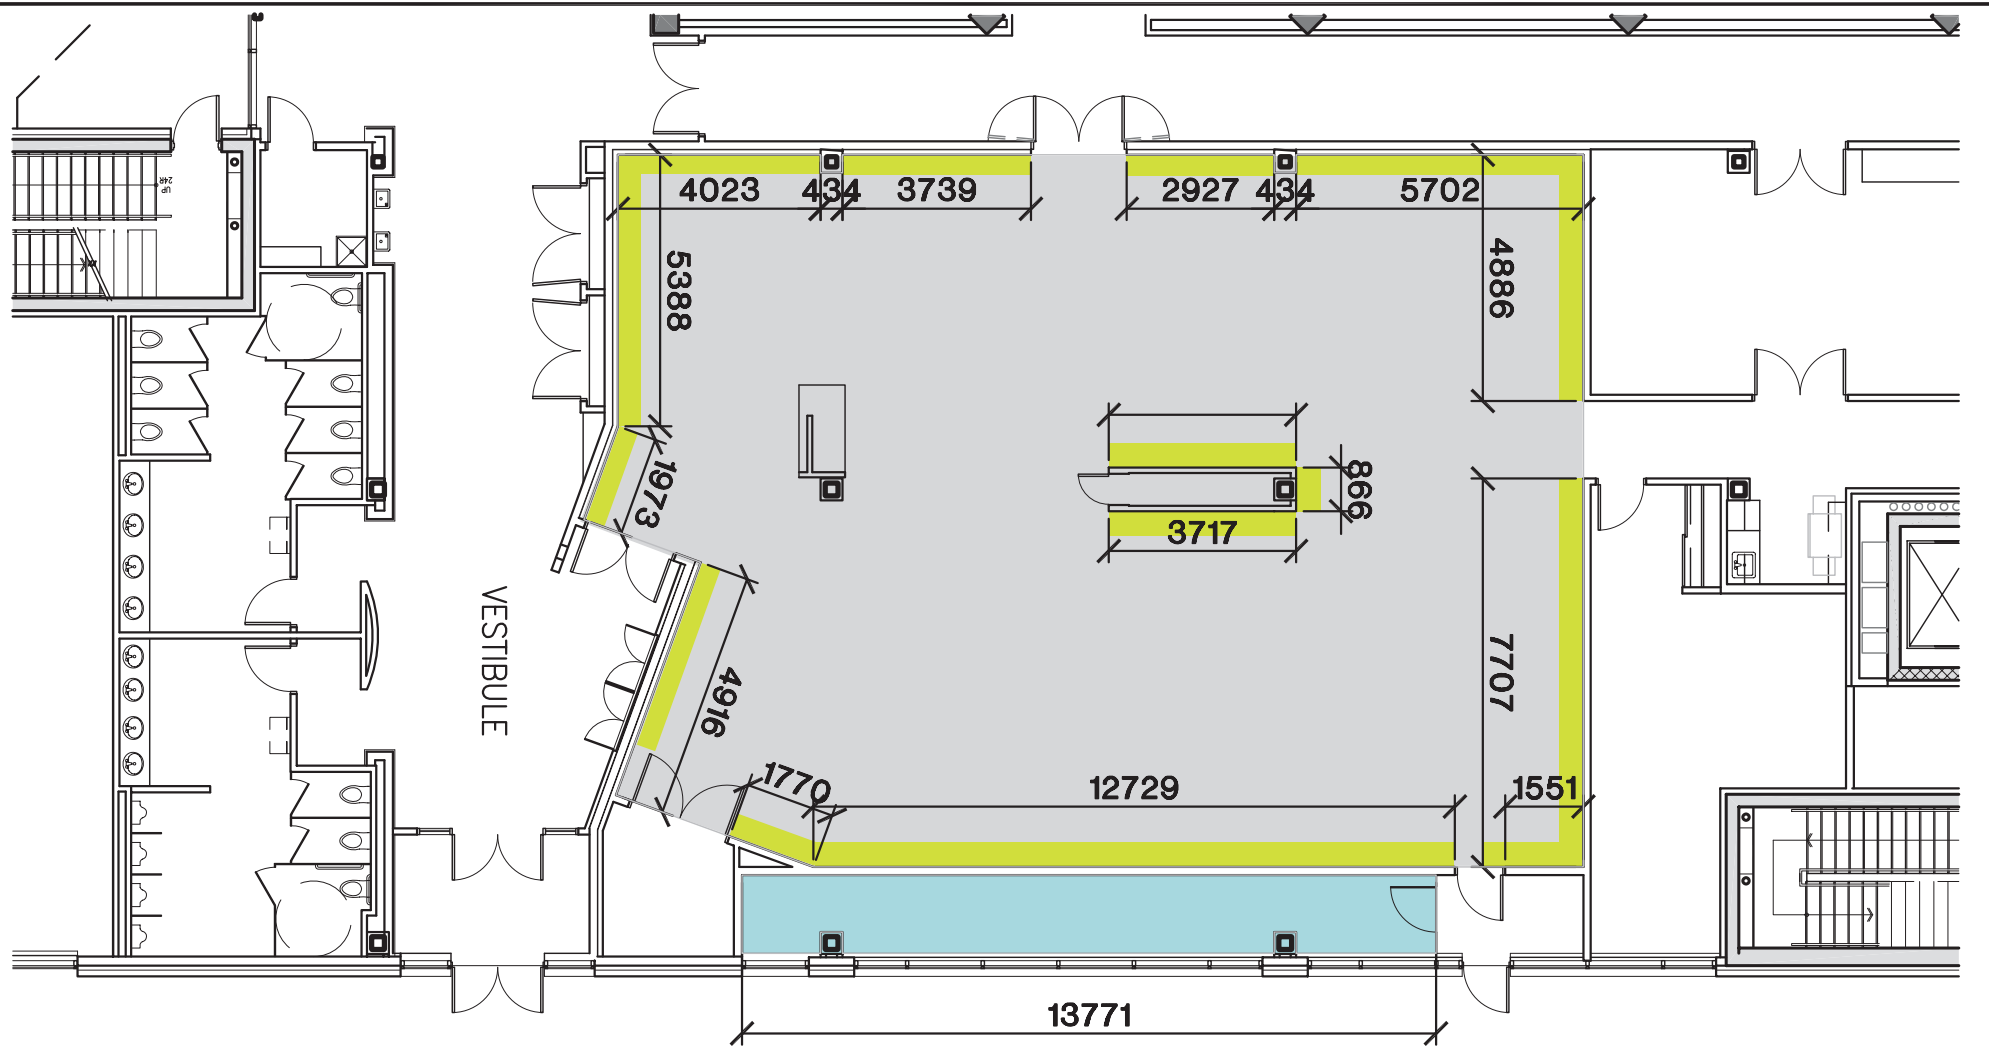

gallery@501

501 Festival Avenue, Sherwood Park
located in the new Community Centre

www.strathcona.ca/artgallery

Key

-  GALLERY DISPLAY AREA = 260.987m²
-  EXHIBITION DISPLAY SPACE
-  WINDOW DISPLAY = 21.02m²
(available for exhibition displays)

STRATHCONA
COUNTY

gallery@501

501 Festival Avenue, Sherwood Park
located in the new Community Centre

www.strathcona.ca/artgallery

Key

-  GALLERY DISPLAY AREA = 2809.24 sqft
-  EXHIBITION DISPLAY SPACE
-  WINDOW DISPLAY = 226.257 sqft
(available for exhibition displays)