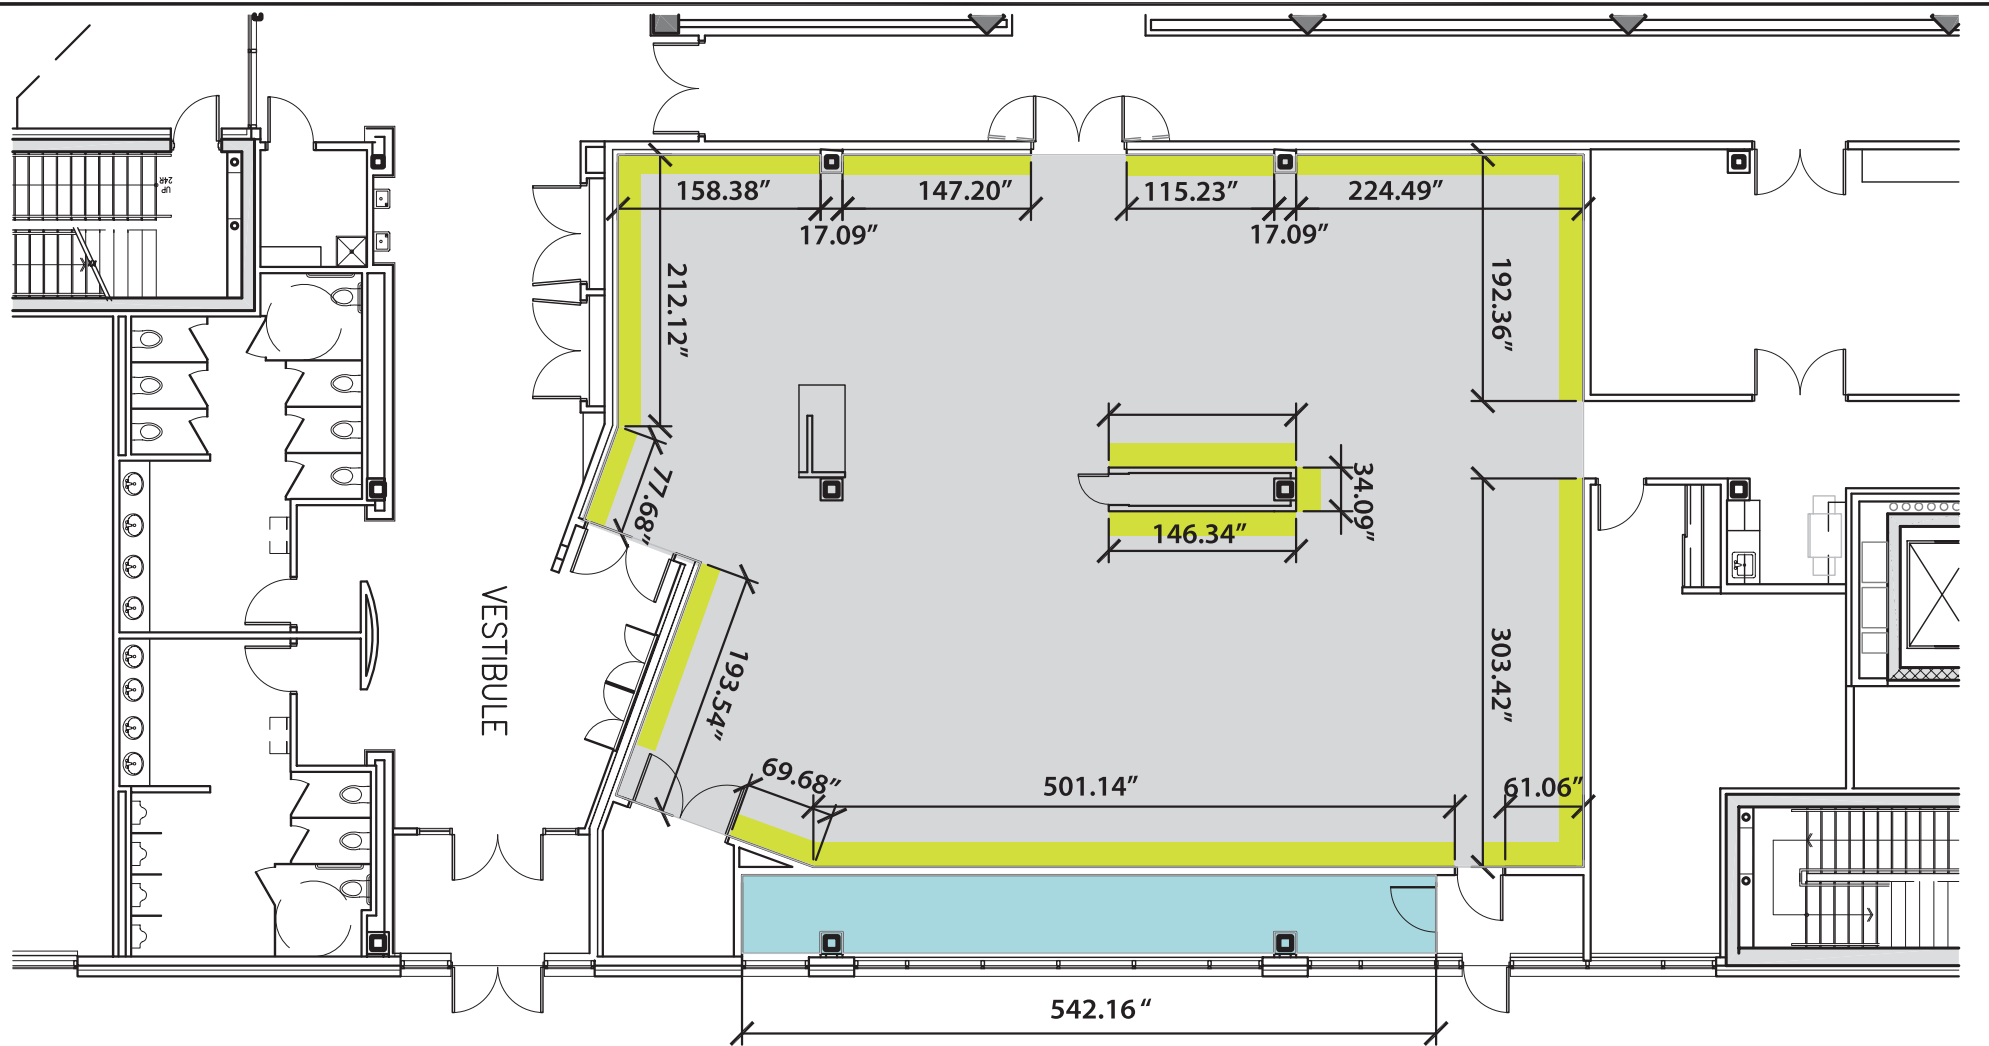

gallery@501

501 Festival Avenue, Sherwood Park
located in the new Community Centre

www.strathcona.ca/artgallery

Key

- GALLERY DISPLAY AREA = 2809.24 sqft
- EXHIBITION DISPLAY SPACE
- WINDOW DISPLAY = 226.257 sqft
  (available for exhibition displays)

STRATHCONA
COUNTY