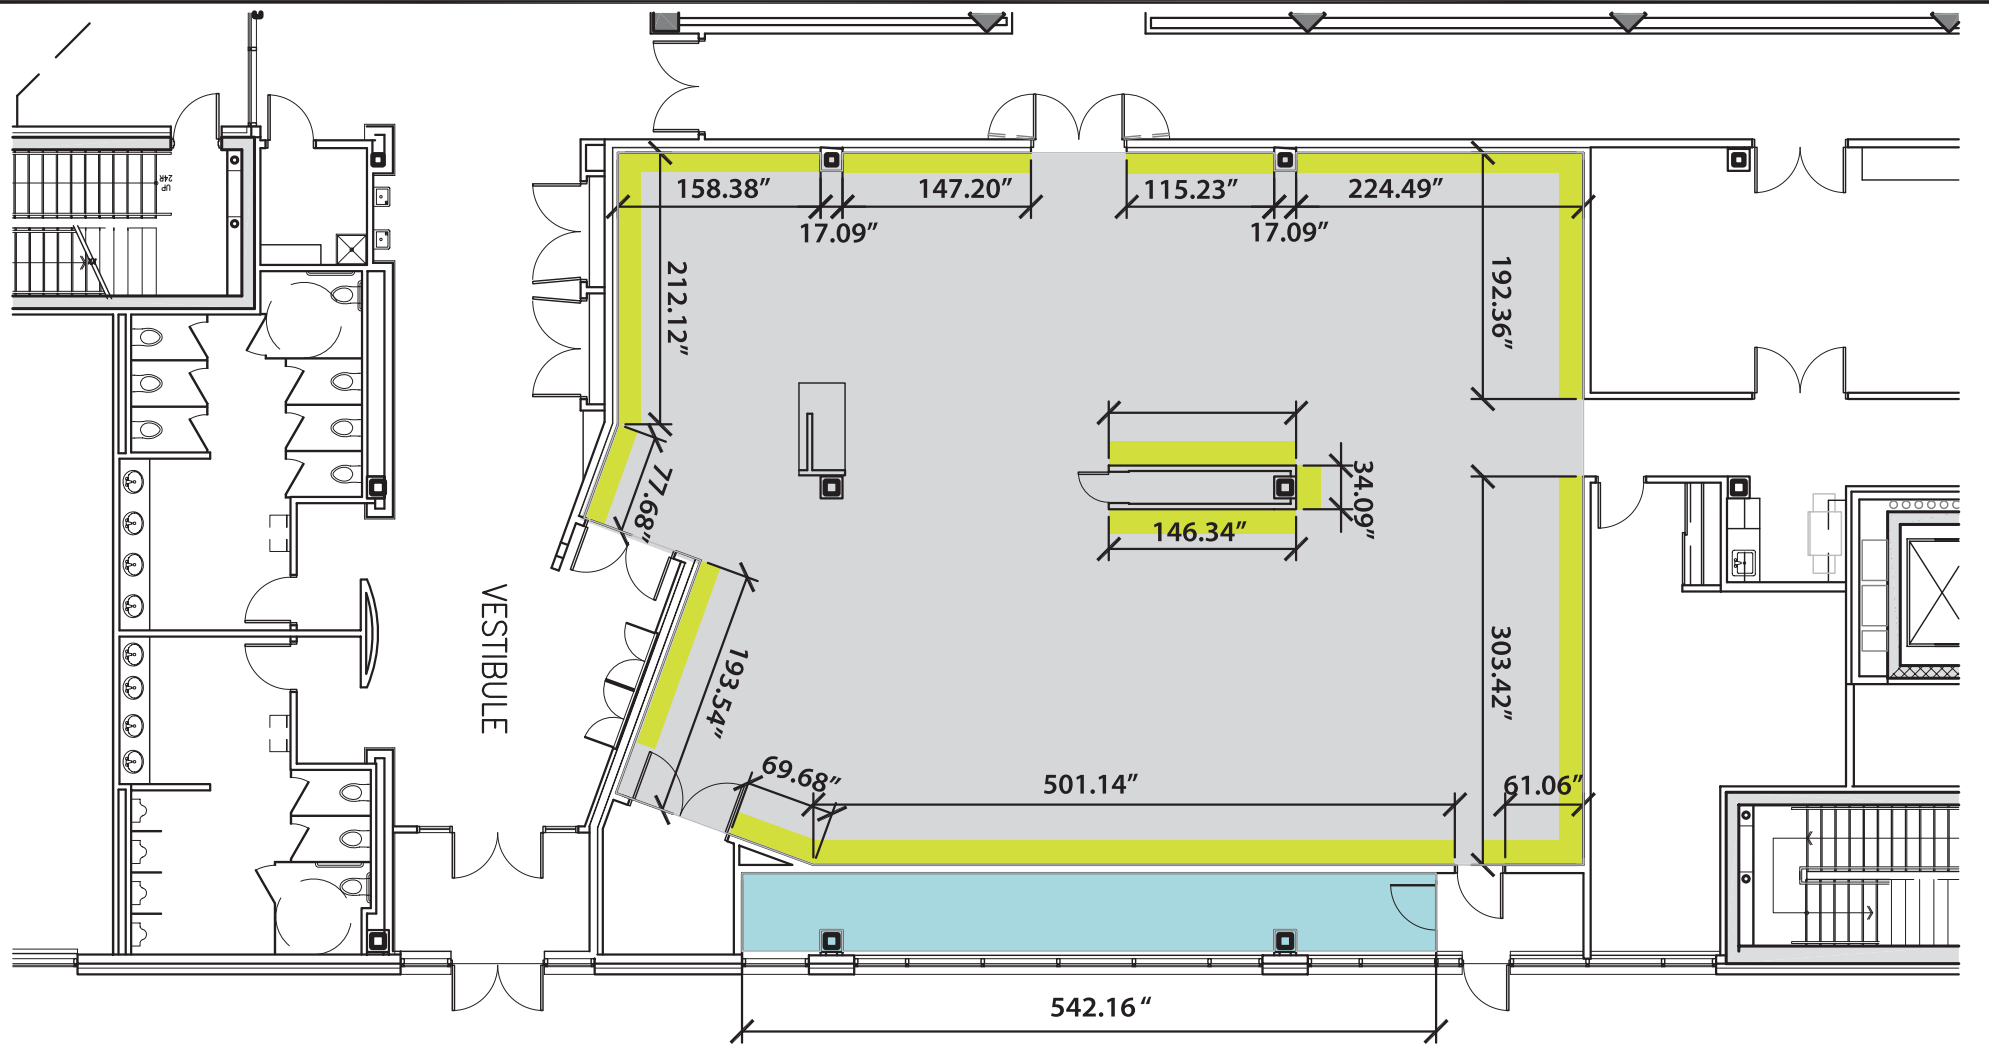

gallery@501

501 Festival Avenue, Sherwood Park
located in the new Community Centre

www.strathcona.ca/artgallery

Key

-  GALLERY DISPLAY AREA = 260.987m²
-  EXHIBITION DISPLAY SPACE
-  WINDOW DISPLAY = 21.02m²
(available for exhibition displays)

STRATHCONA
COUNTY

gallery@501

501 Festival Avenue, Sherwood Park
located in the new Community Centre

www.strathcona.ca/artgallery

Key

-  GALLERY DISPLAY AREA = 2809.24 sqft
-  EXHIBITION DISPLAY SPACE
-  WINDOW DISPLAY = 226.257 sqft
(available for exhibition displays)